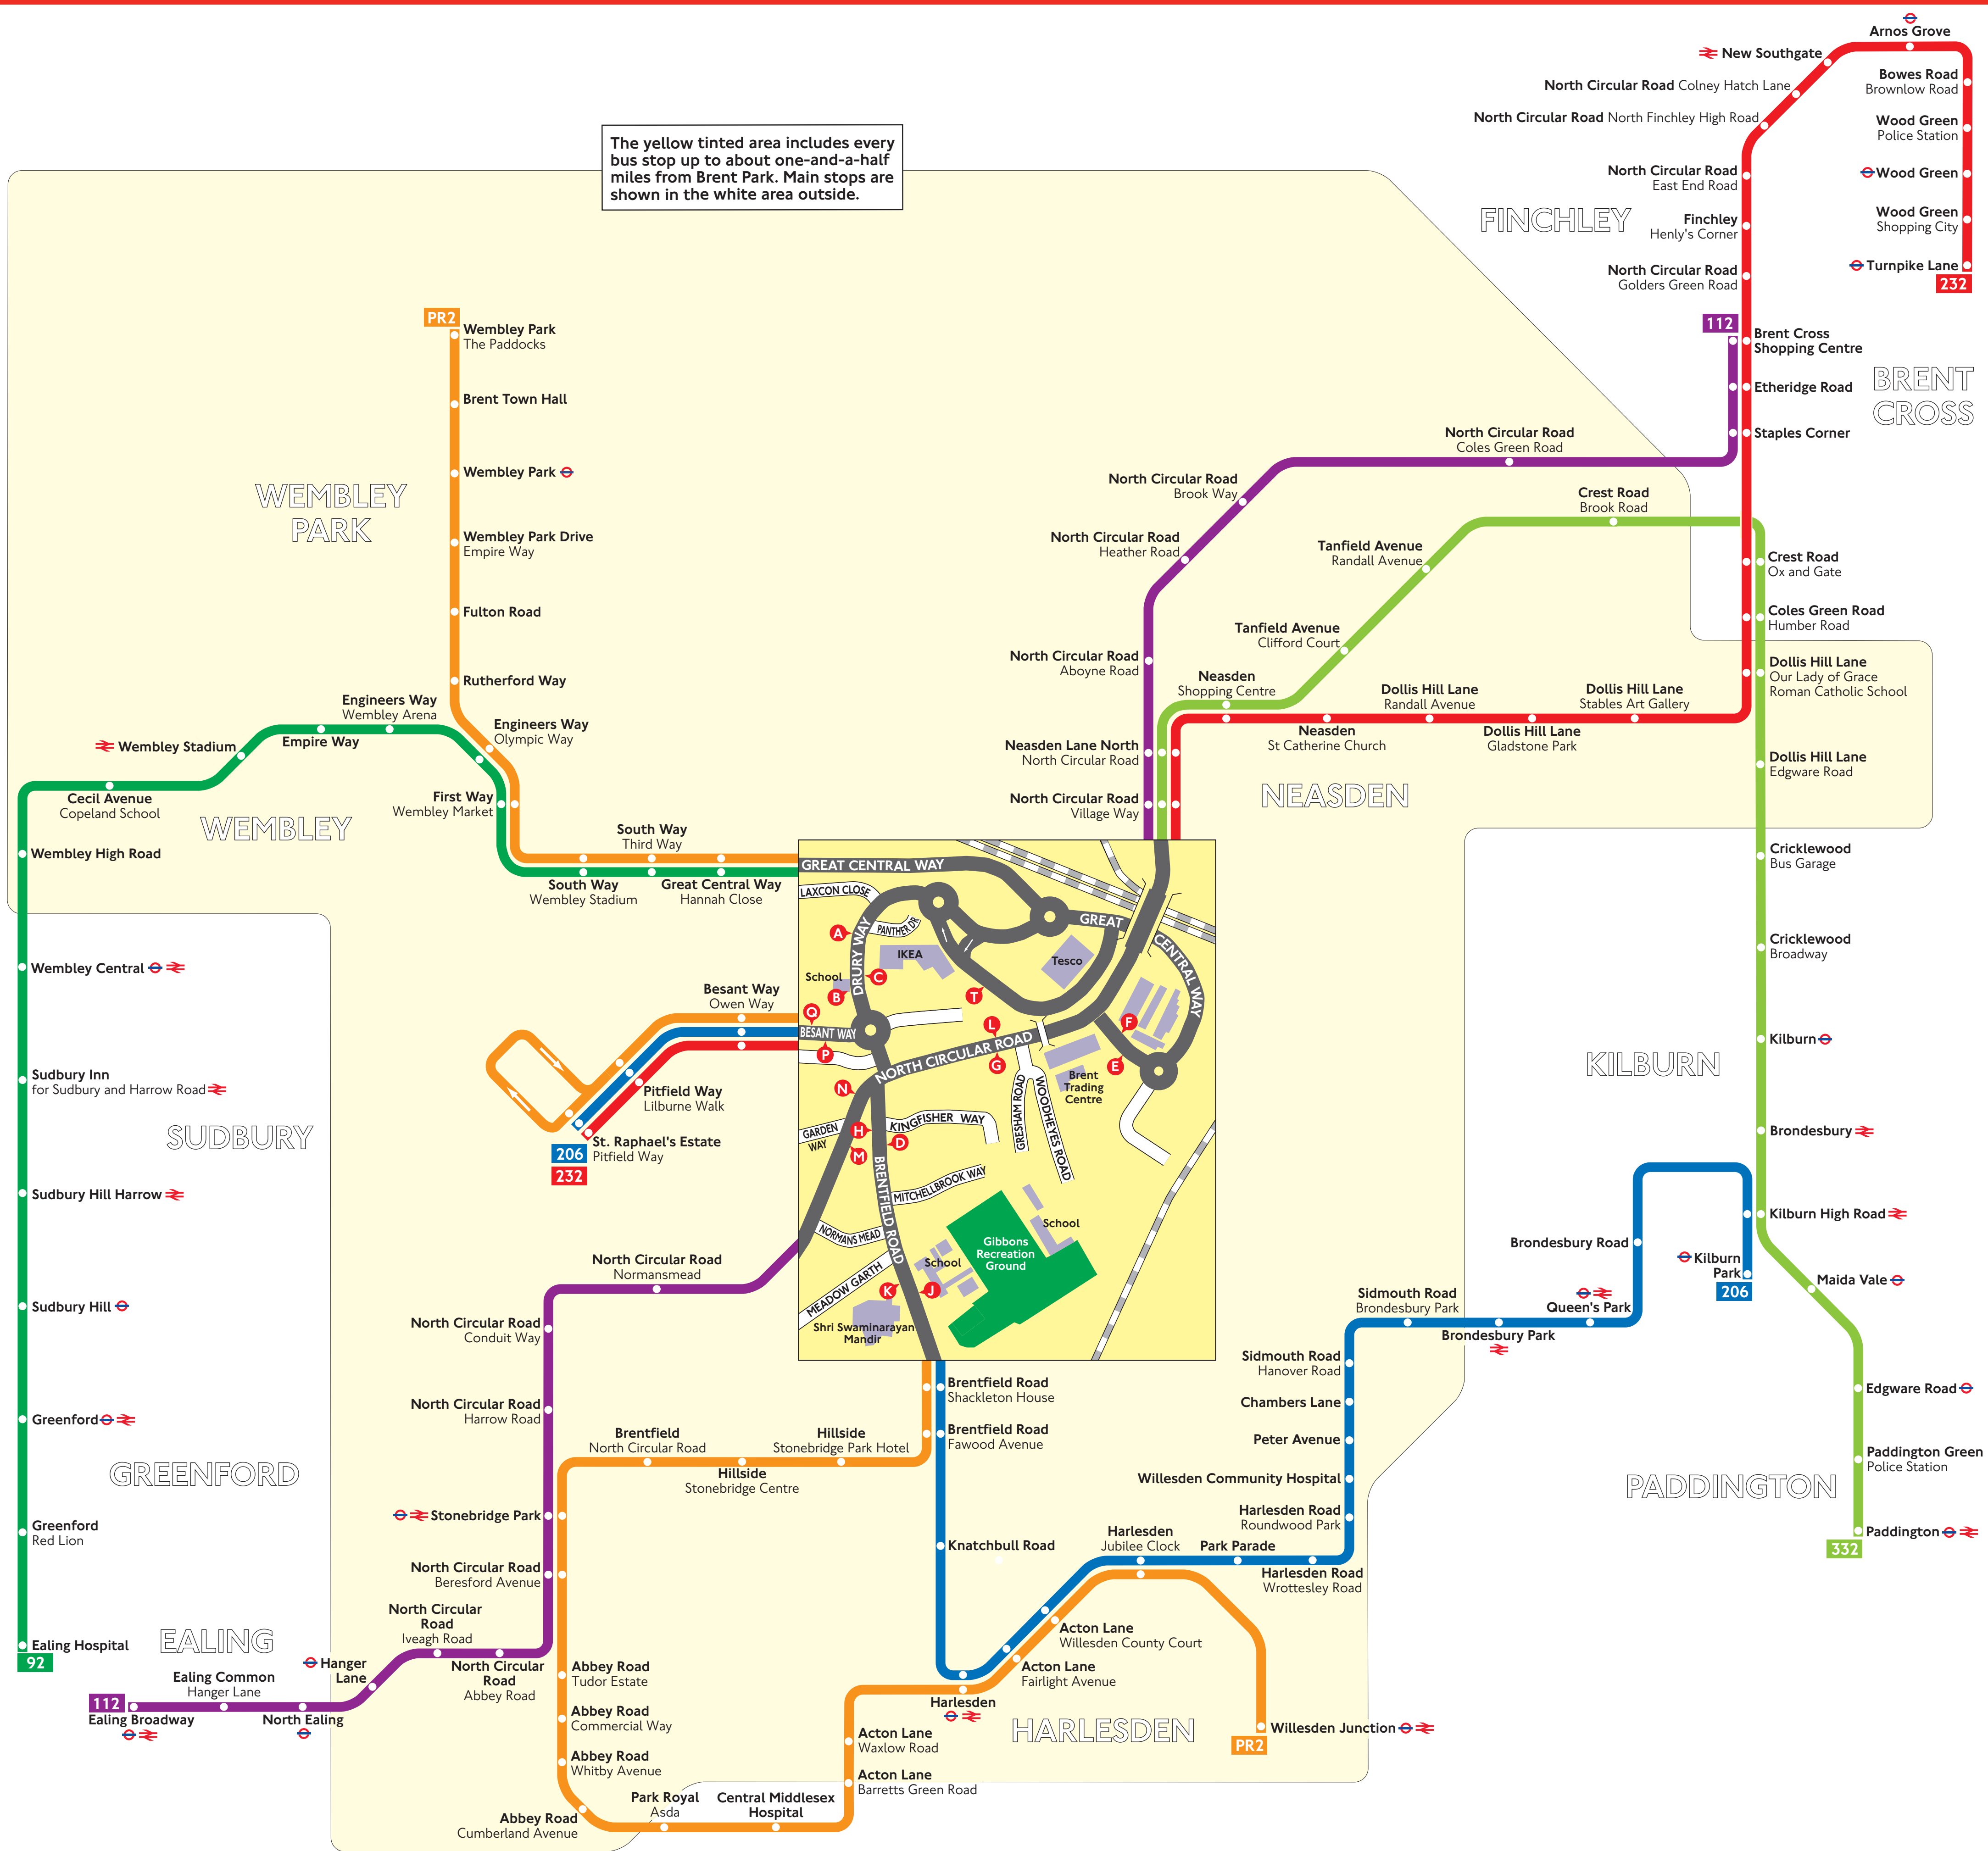

Buses from Brent Park

- Key**
- Connections with Underground
 - Connections with National Rail
 - Mondays to Saturdays only
 - Thursdays only

Red discs show the bus stop you need for your chosen bus service. The disc appears on the top of the bus stop in the street (see map of town centre in centre of diagram).

Route finder

Day buses

Bus route	Towards	Bus stops
92	Ealing Hospital	A T
112	Brent Cross	L N
	Ealing Broadway	G W
206	Kilburn Park	B D E G J O T
	St. Raphael's Estate	A C H K P T
232	St. Raphael's Estate	C F P T
	Turnpike Lane	L O
332	Paddington	C L T
PR2	Wembley Park *	A H K P O T
	Willesden Junction *	B C D E G J P O T

Destination	Bus routes	Bus stops
P		
Paddington	332	C L T
Paddington Green Police Station	332	C L T
Palmers Green	232	L O
Park Parade	206	B D E G J O T
Park Royal Asda	PR2 *	B D E G J P O T
Peter Avenue	206	B D E G J O T
Pitfield Way Lilburne Walk	206	A C H K P T
	232	C F P T
	PR2 *	B D E G J P O T
Q		
Queen's Park	206	B D E G J O T
R		
Rutherford Way	PR2 *	A H K P O T
S		
St. Raphael's Estate Pitfield Way	206	A C H K P T
	232	C F P T
	PR2 *	B D E G J P O T
Sidmouth Road	206	B D E G J O T
South Way Third Way and Wembley Stadium	92	A T
Stables Art Gallery	PR2 *	A H K P O T
Staples Corner	232	L O
	112	L N
	232	L O
Stonebridge Park	112	G W
	PR2 *	B D E G J P O T
Sudbury Hill	92	A T
Sudbury Hill Harrow	92	A T
Sudbury Inn for Sudbury and Harrow Road	92	A T
T		
Tanfield Avenue	332	C L T
Turnpike Lane	232	L O
W		
Wembley Arena	92	A T
Wembley Central	92	A T
Wembley High Road	92	A T
Wembley Park	PR2 *	A H K P O T
Wembley Park Drive Empire Way and The Paddocks	PR2 *	A H K P O T
Wembley Stadium	92	A T
Willesden Community Hospital	206	B D E G J O T
Willesden Junction	PR2 *	B D E G J P O T
Wood Green	232	L O
Wood Green Police Station and Shopping City	232	L O