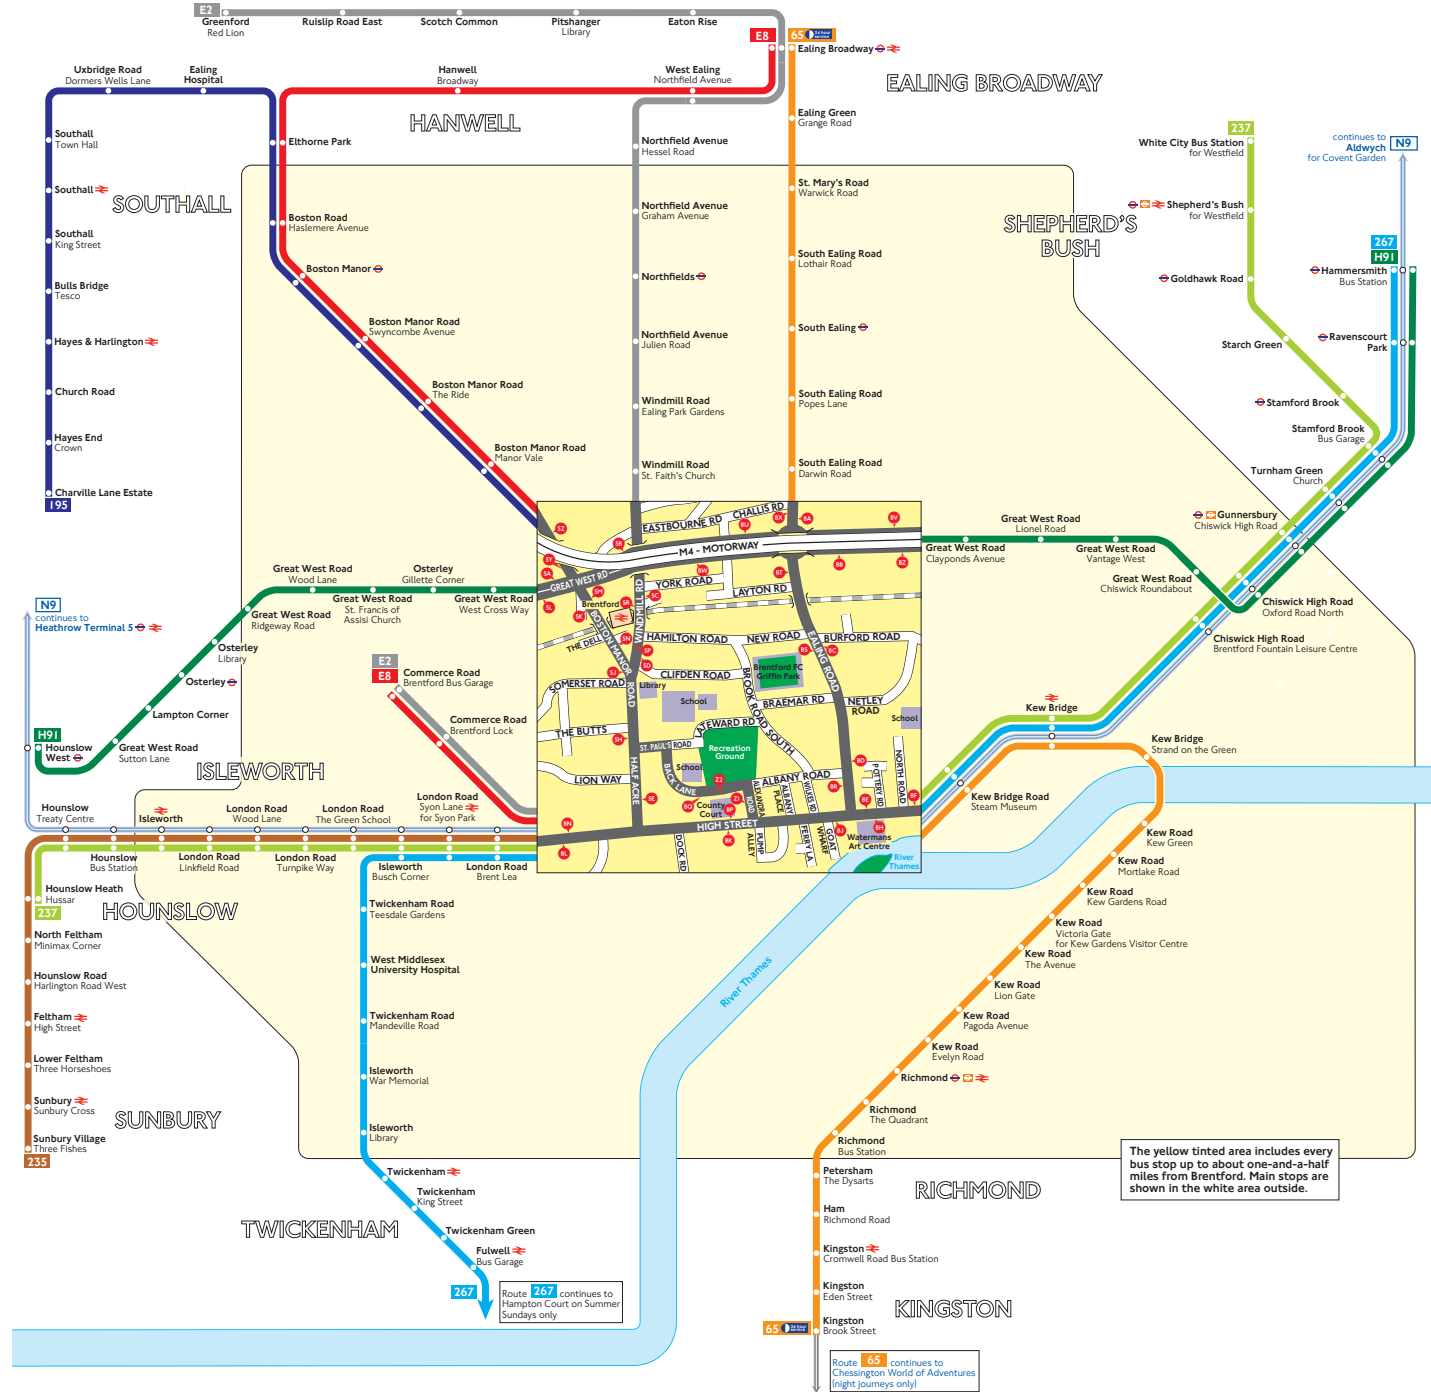

Buses from Brentford

Route finder

Day buses including 24-hour routes

Bus route	Towards	Bus stops
65	Ealing Broadway	BH BR BS BT BK
	Kingston	BA BC BD BE BF
	Chessington World of Adventures (Night journeys only)	BA BC BD BE BF
195	Charville Lane Estate	BO SH SJ SK SY
235	Sunbury Village	BL BO
237	Hounslow Heath	BH BJ BK BL
	White City	BE BF BN BP
267	Fulwell	BH BJ BK BL
	Hammersmith	BE BF BN BP
	Hampton Court §	BH BJ BK BL
E2	Commerce Road	BL SC SD SE
	Greenford	BN SH SP SR
E8	Commerce Road	BL SE SM SN SZ
	Ealing Broadway	BN SH SJ SK SY
H91	Hammersmith	BU BV SA SB
	Hounslow West	BB BW BZ BS

Night buses

Bus route	Towards	Bus stops
N9	Aldwych	BE BF BN BP
	Heathrow Terminal 5	BH BJ BK BL

§ Summer Sundays only