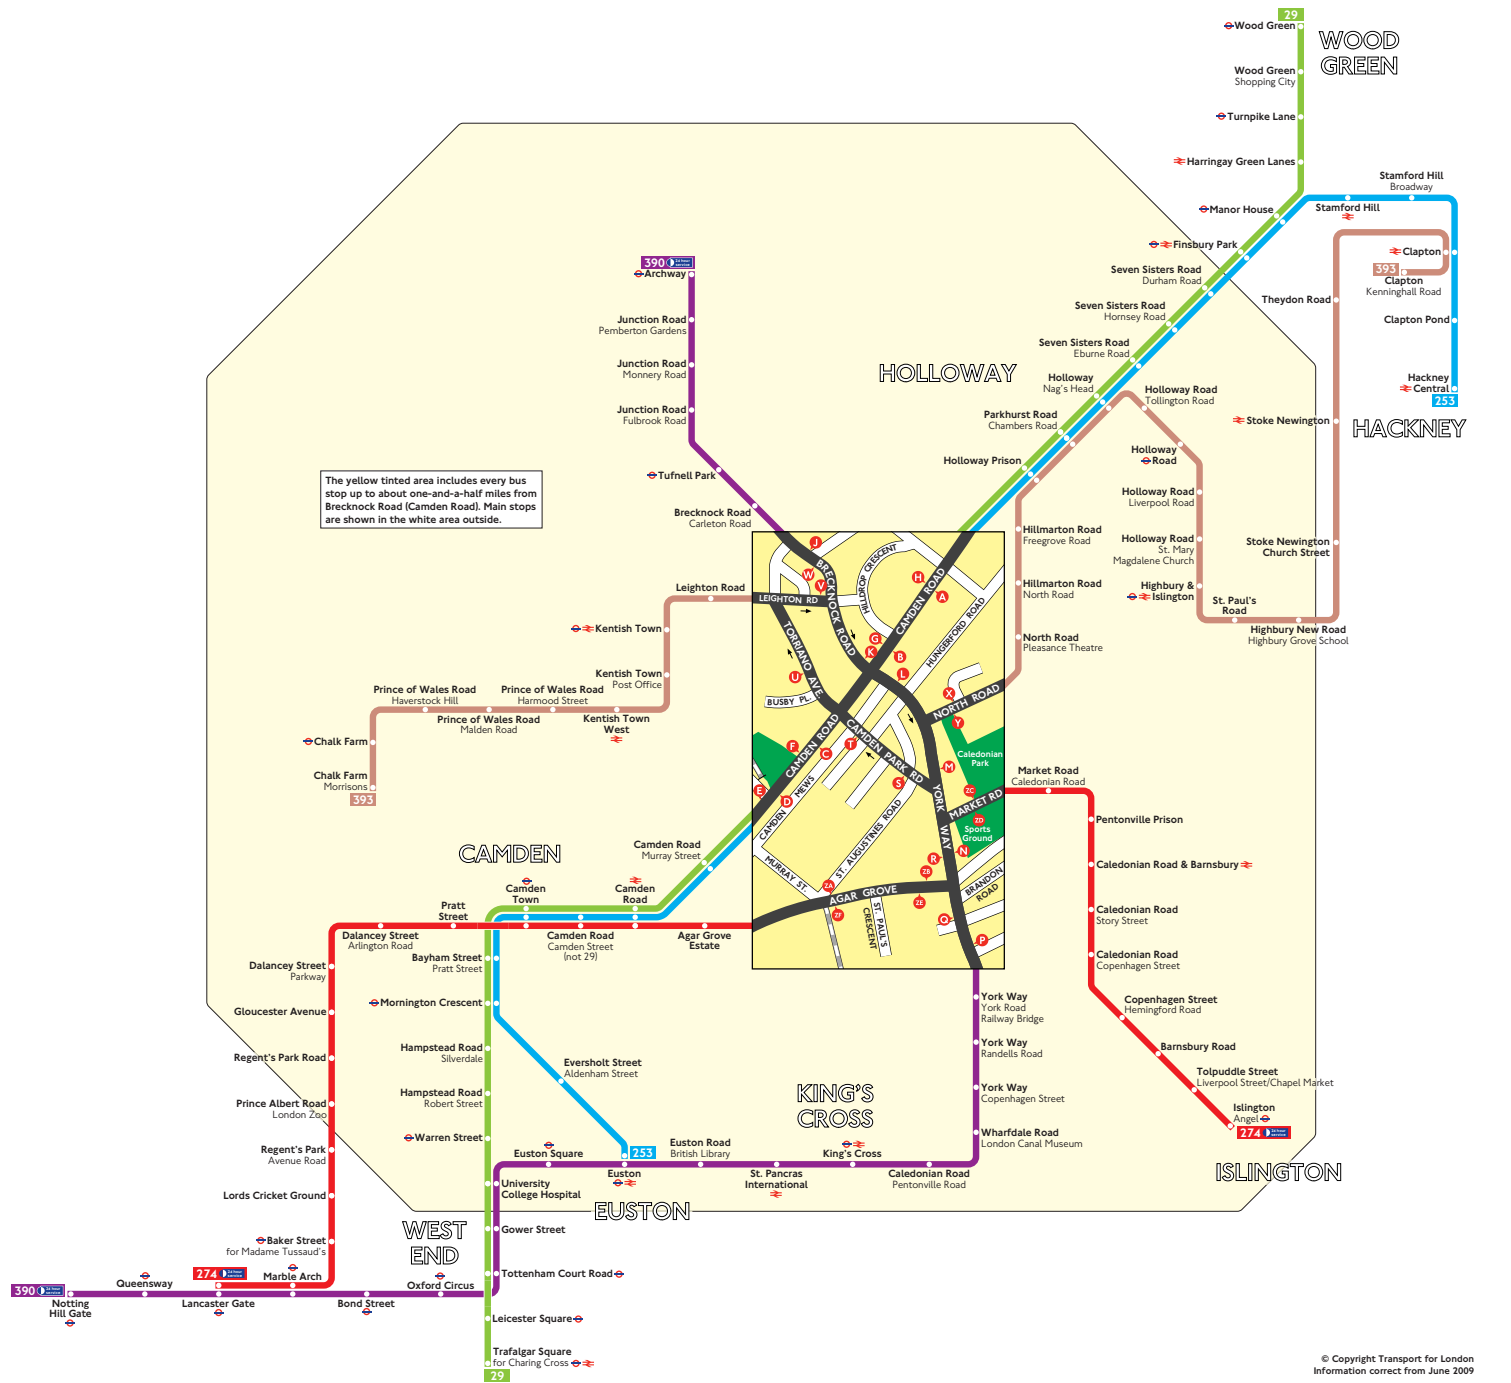

# Buses from Brecknock Road (Camden Road)

## Key

29 Day buses in black

N29 Night buses in blue

Connections with Underground

Connections with National Rail

A

Red discs show the bus stop you need for your chosen bus service. The disc **A** appears on the top of the bus stop in the street (see map of town centre in centre of diagram).

## Route finder

### Day buses including 24-hour routes

Bus route	Towards	Bus stops
29	Trafalgar Square	A B C D
	Wood Green	E F G H
253	Euston	A B C D
	Hackney Central	E F G H
274	Islington	R 24 26 2c
	Lancaster Gate	N 20 22 2r
390	Archway	O R S T U V W
	Notting Hill Gate	J K L M N P
393	Chalk Farm	M S T U Y
	Clapton	K L V X