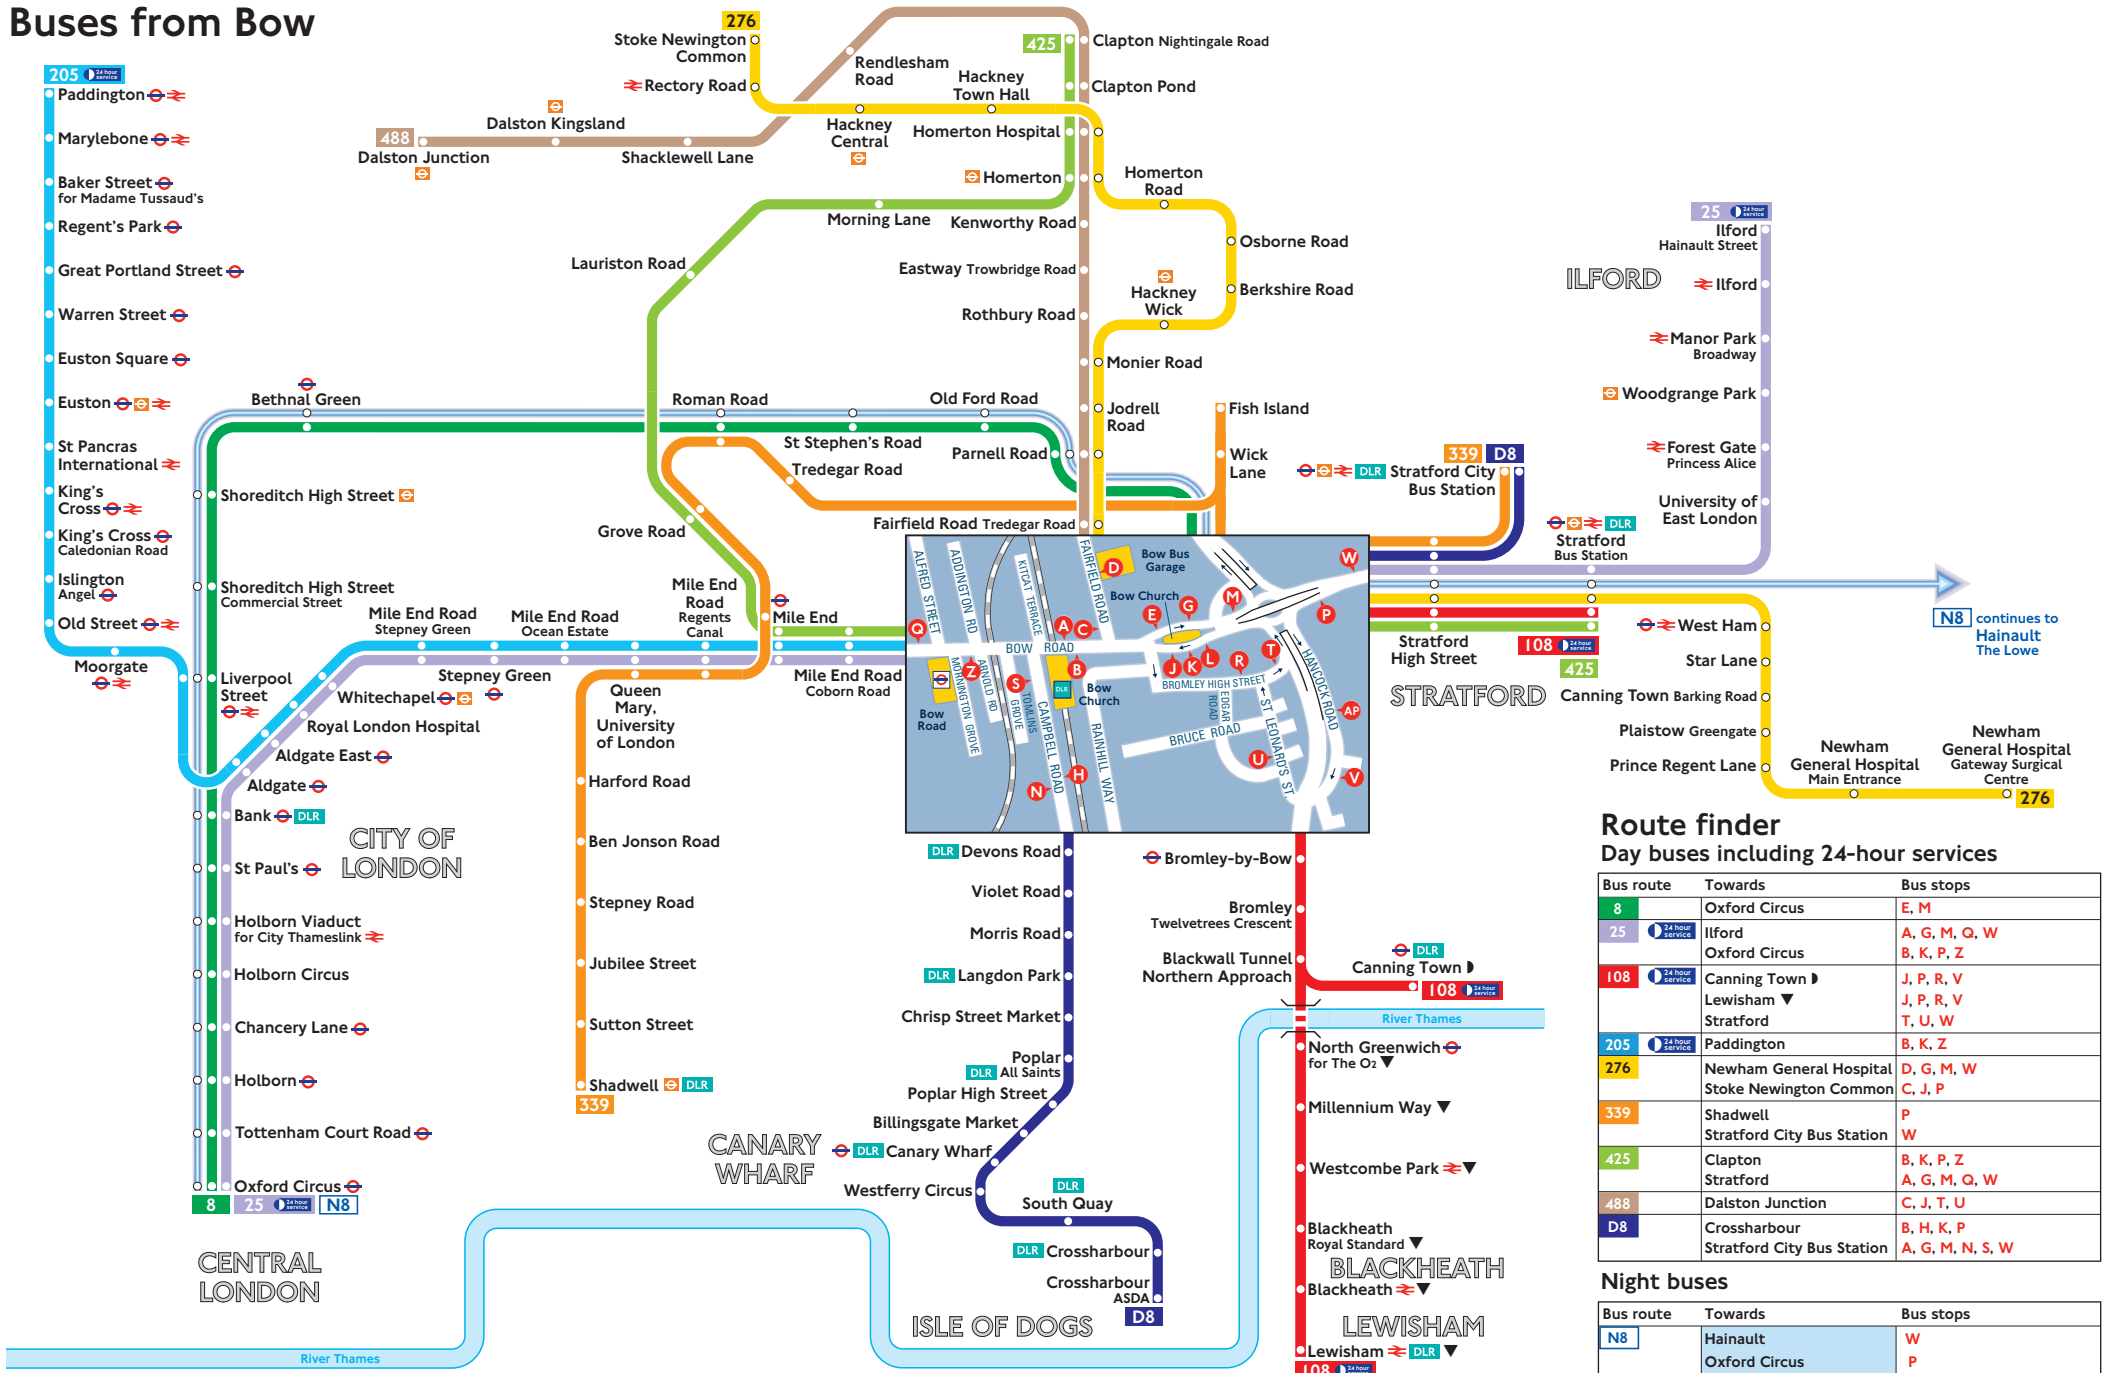

Buses from Bow

Route finder Day buses including 24-hour services

Bus route	Towards	Bus stops
8	Oxford Circus	E, M
25	Ilford Oxford Circus	A, G, M, Q, W B, K, P, Z
108	Canning Town Lewisham Stratford	J, P, R, V J, P, R, V T, U, W
205	Paddington	B, K, Z
276	Newham General Hospital Stoke Newington Common	D, G, M, W C, J, P
339	Shadwell Stratford City Bus Station	P W
425	Clapton Stratford	B, K, P, Z A, G, M, Q, W
488	Dalston Junction	C, J, T, U
D8	Crossharbour Stratford City Bus Station	B, H, K, P A, G, M, N, S, W

Night buses

Bus route	Towards	Bus stops
N8	Hainault Oxford Circus	W P

- Sundays to Thursdays late evenings only
- ▼ Not Sundays to Thursdays late evenings