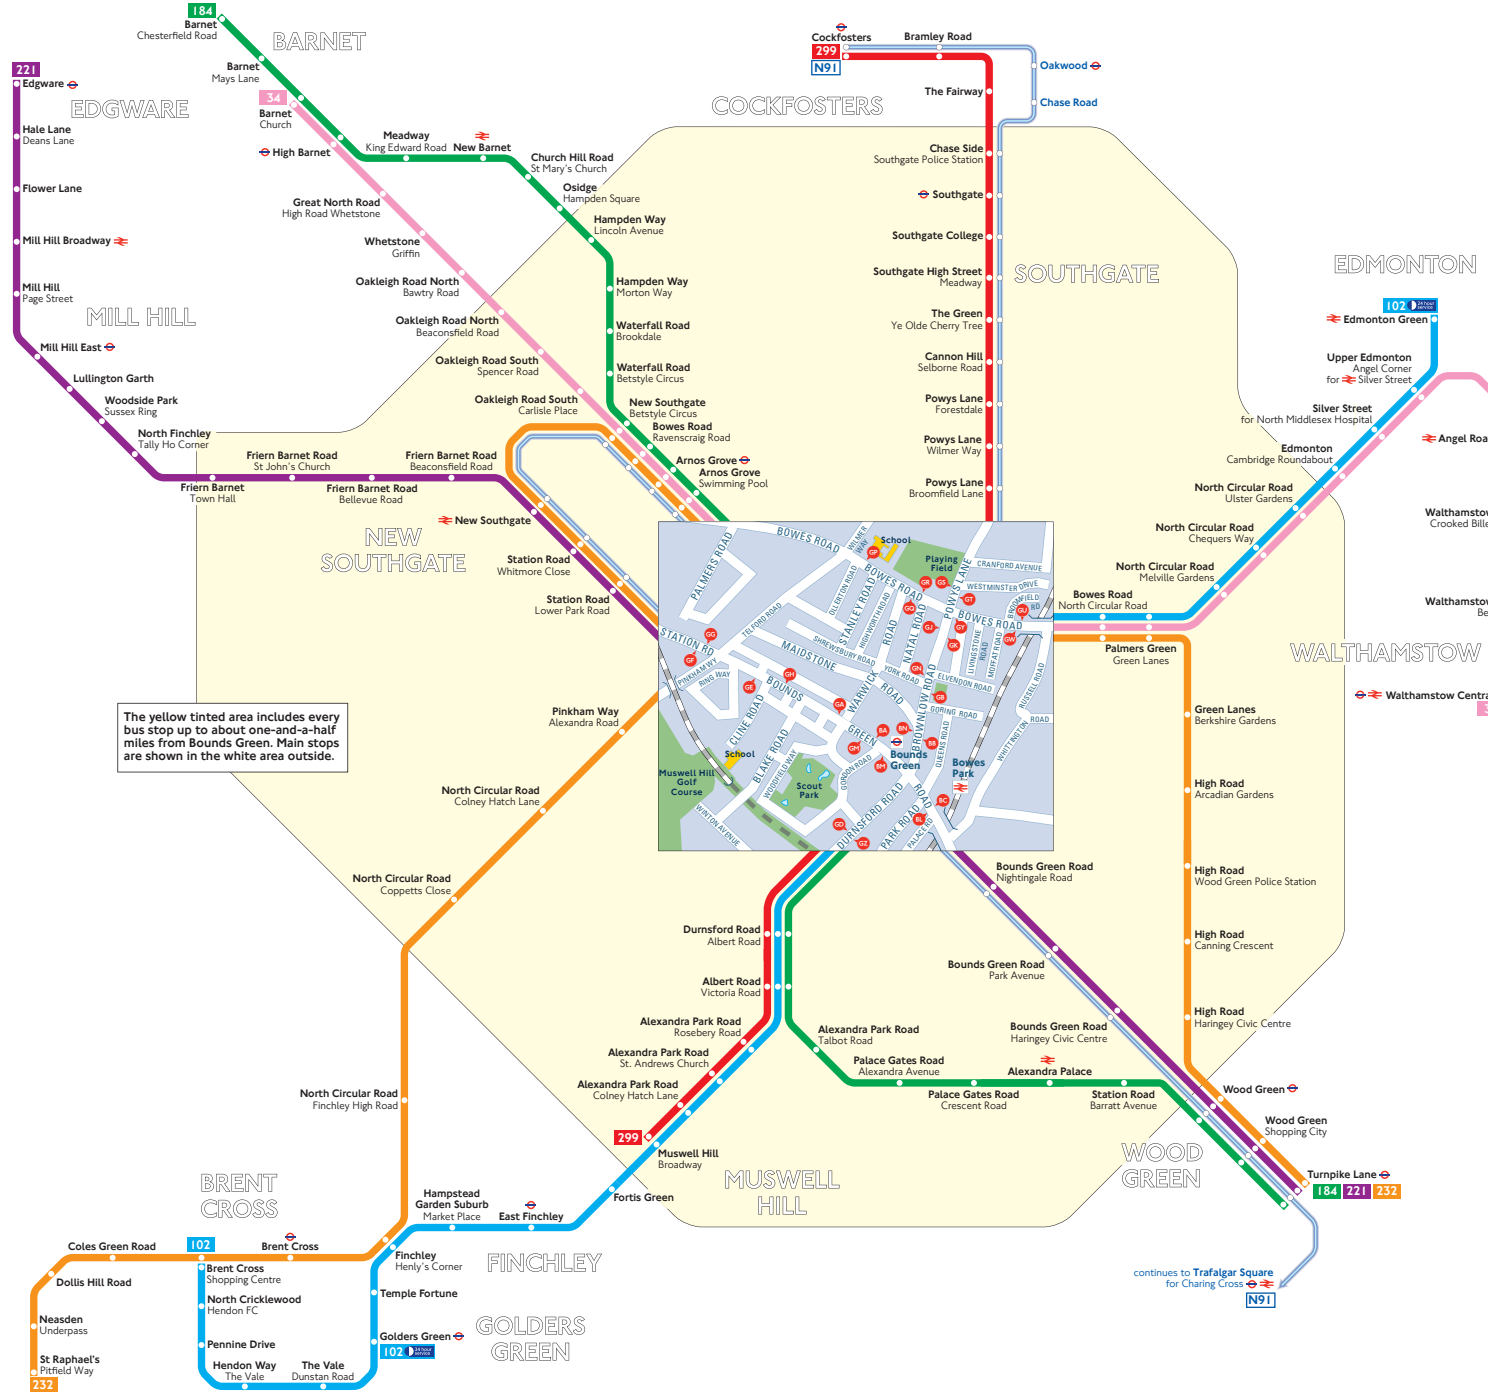

Buses from Bounds Green

Route finder

Day buses including 24-hour services

Bus route	Towards	Bus stops
34	Barnet	GO GU GT
	Walthamstow	GP GR GU
102	Brent Cross	BB GB GK GW GZ
	Golders Green	
184	Edmonton Green	BN BD BJ GN GU
	Barnet	BN BD BJ GN GO
221	Turnpike Lane	BB GB GK GP GZ
	Edgware	BL BM BE GF GM
232	Turnpike Lane	BA BC GA GG GH
	St Raphael's	GC GD GW GY
299	Turnpike Lane	GF GP GR GU
	Cockfosters	BN BD BJ GN GS
	Muswell Hill	BB GB GK GT GZ

Night buses

Bus route	Towards	Bus stops
N91	Cockfosters	BL BM BE GF GM
	Trafalgar Square	BA BC GA GG GH