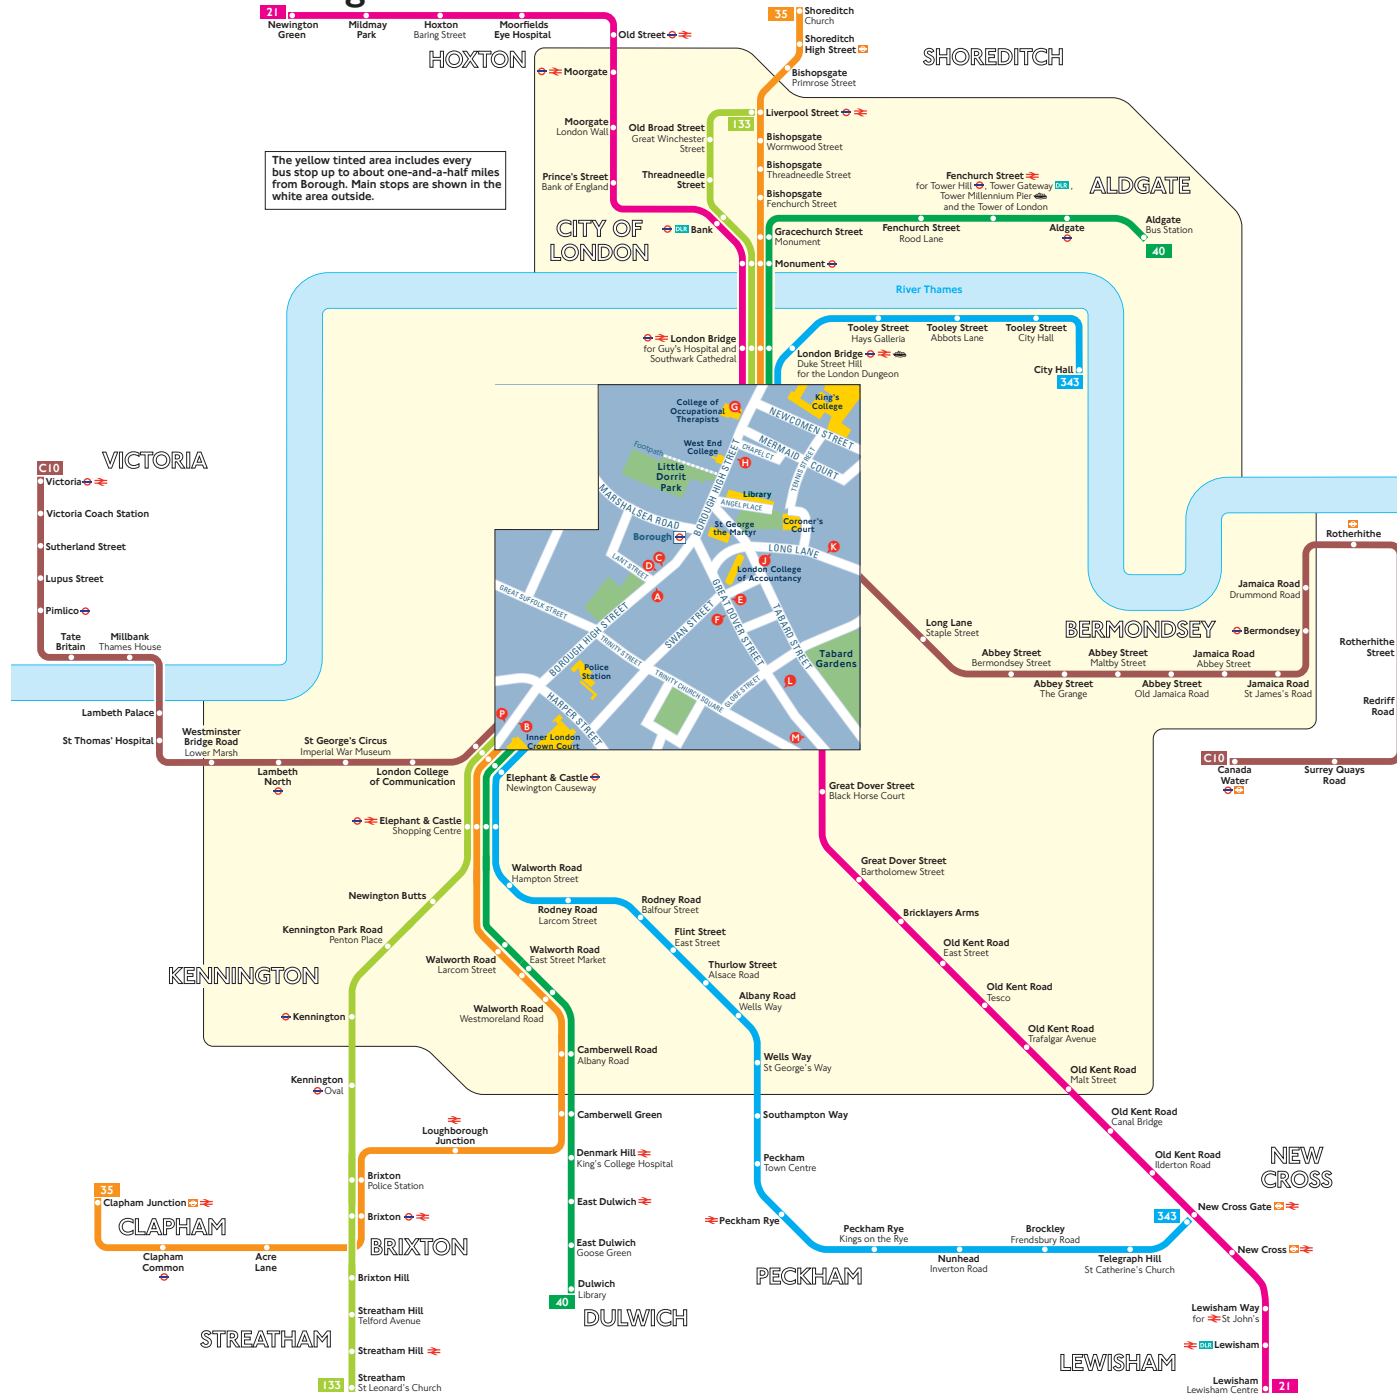

Buses from Borough

Route finder

Day buses

Bus route	Towards	Bus stops
21	Lewisham	E H L
	Newington Green	F G M
35	Clapham Junction	A B H
	Shoreditch	D G P
40	Aldgate	D G P
	Dulwich	A B H
133	Liverpool Street	C G P
	Streatham	A B H
343	City Hall	D G P
	New Cross Gate	A B H
C10	Canada Water	D K P
	Victoria	A B J

Night buses

For night bus information, please see separate poster