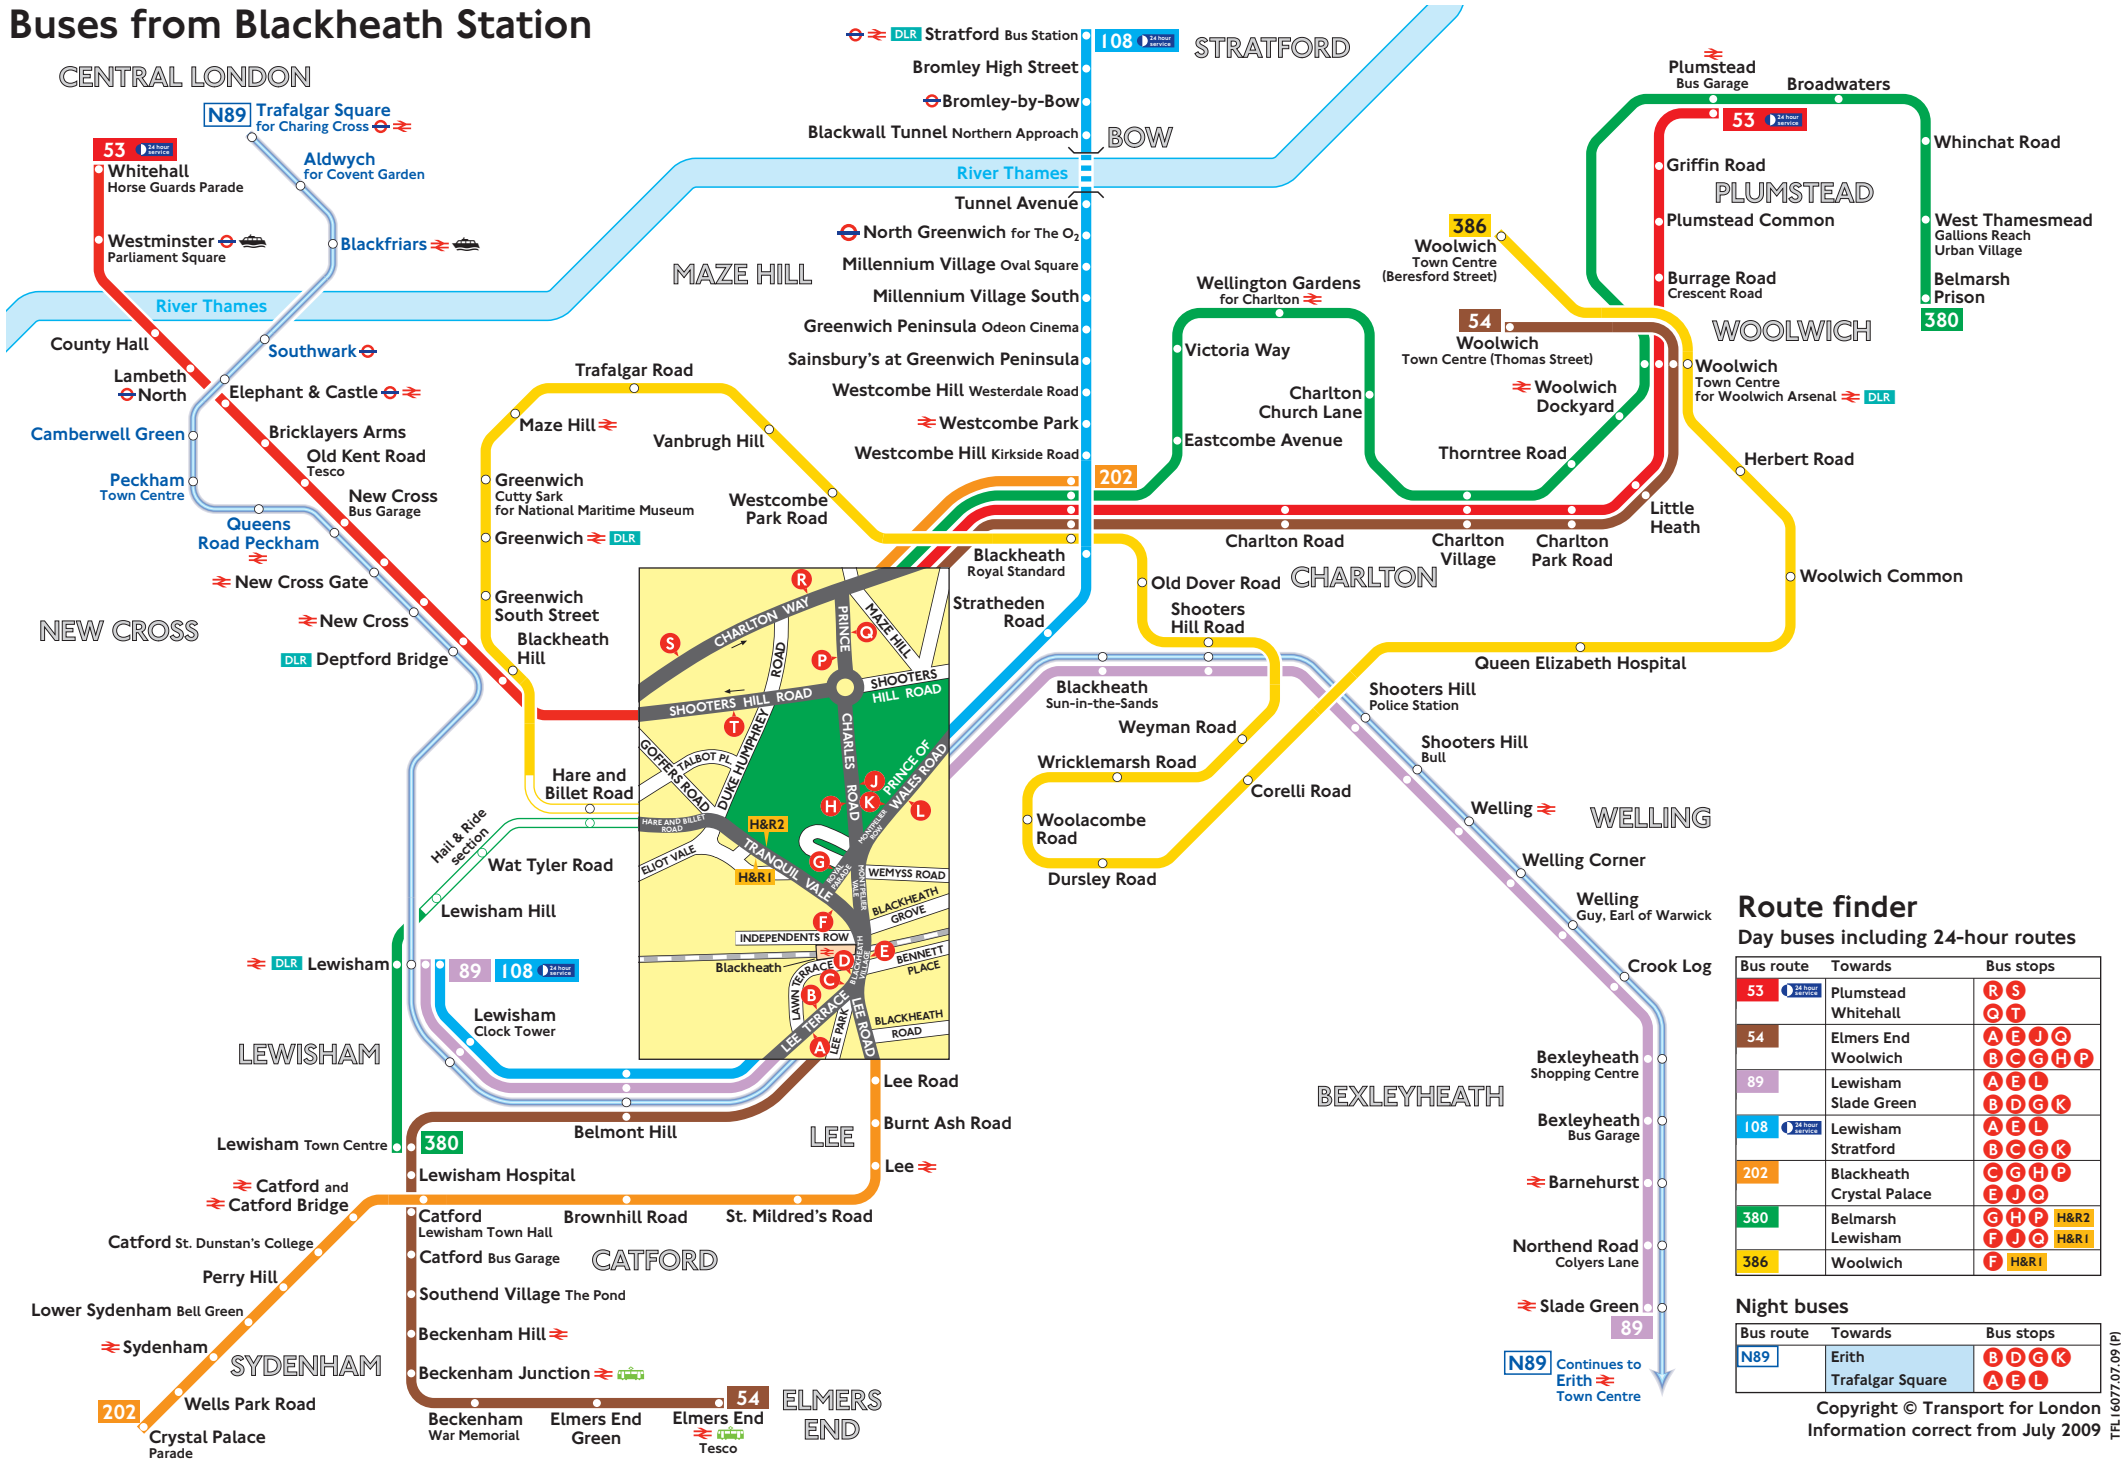

Buses from Blackheath Station

Route finder Day buses including 24-hour routes

Bus route	Towards	Bus stops
53	Plumstead Whitehall	R S Q T
54	Elmers End Woolwich	A E J Q B C G H P
89	Lewisham Slade Green	A E L B D G K
108	Lewisham Stratford	A E L B C G K
202	Blackheath Crystal Palace	C G H P E J Q
380	Belmarsh Lewisham	G H P H&R2 F J Q H&R1
386	Woolwich	F H&R1

Night buses

Bus route	Towards	Bus stops
N89	Erith Trafalgar Square	B D G K A E L