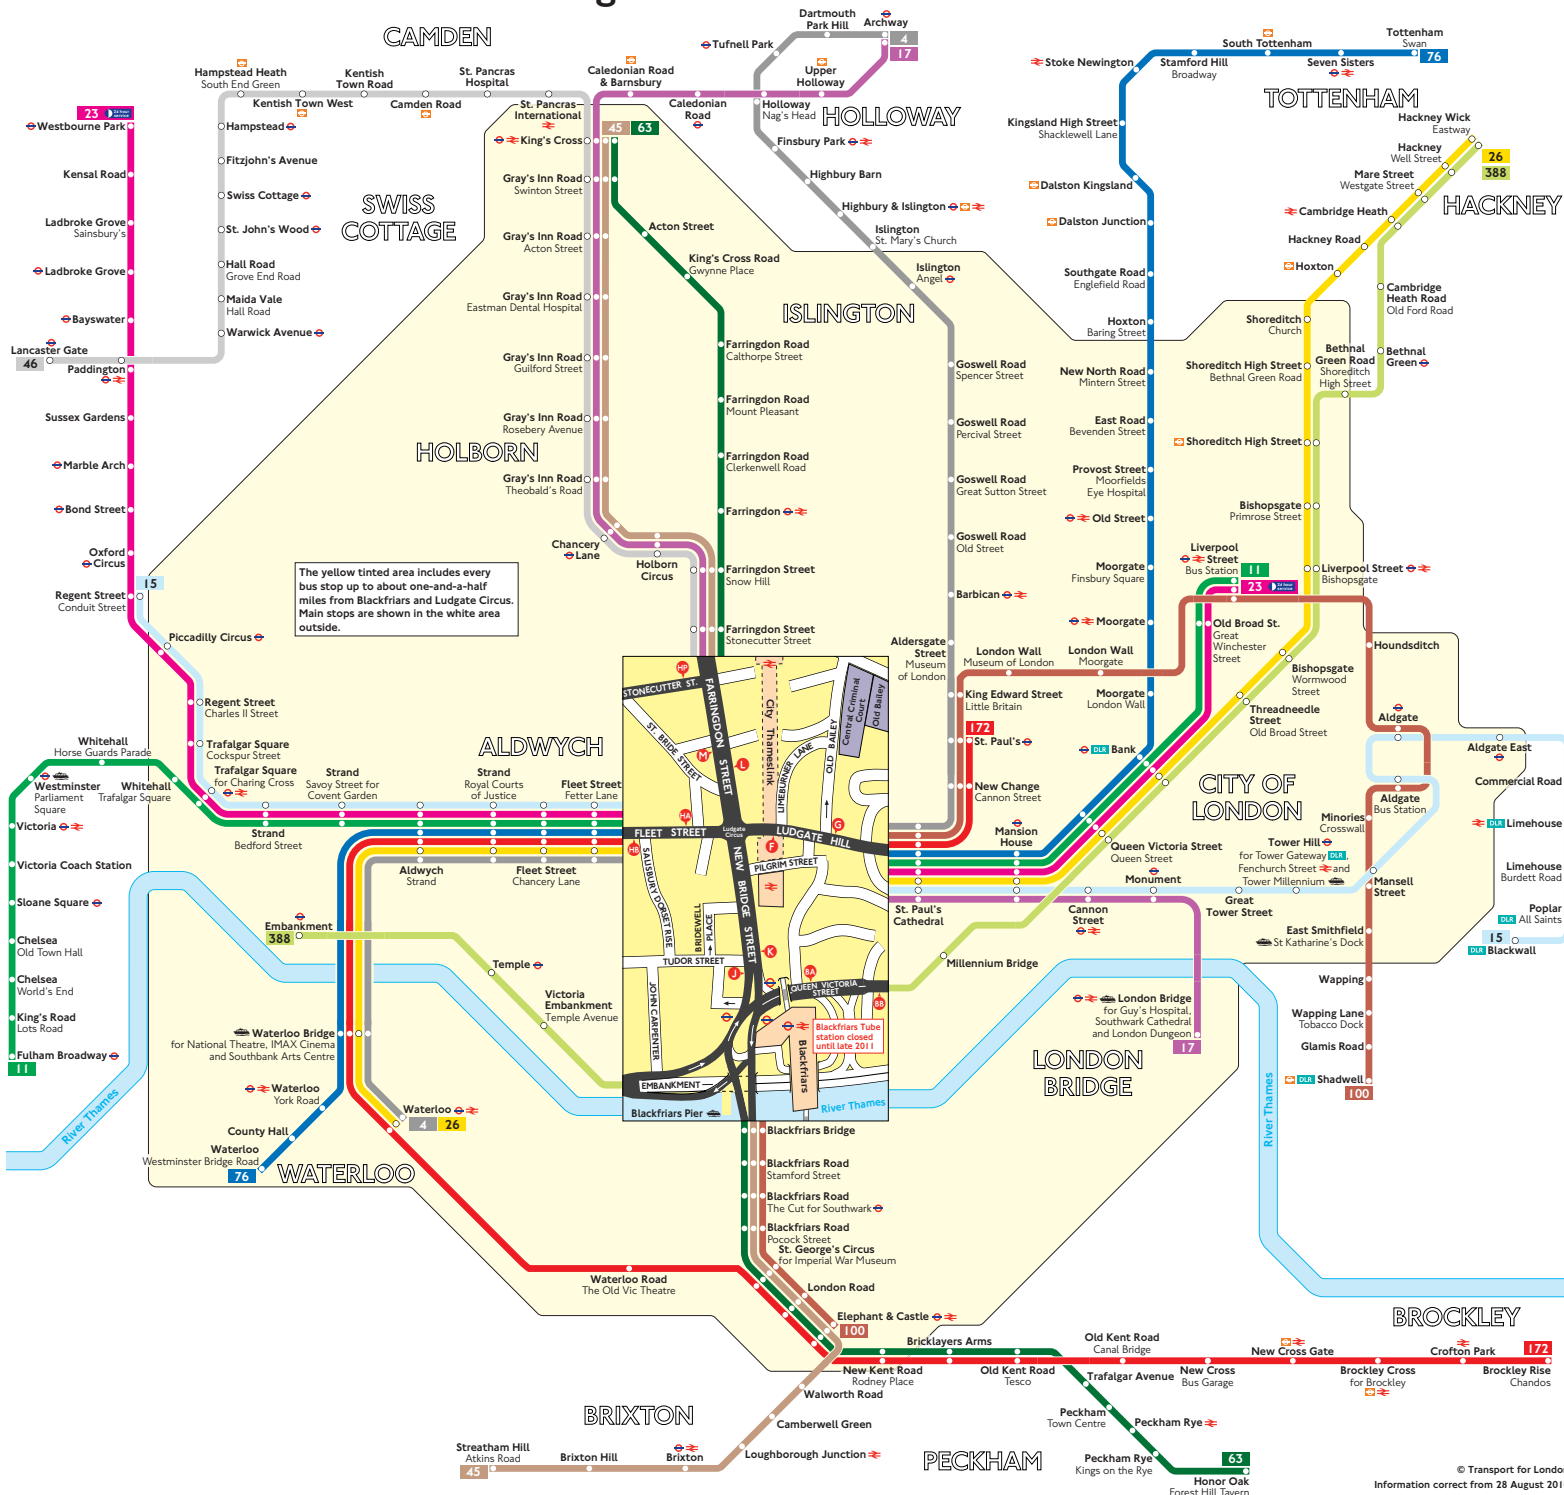

Buses from Blackfriars and Ludgate Circus

1. ### Key
2. 4 Day buses in black
   - 11 London Underground
   - 17 Connections with National Rail
   - 23 Connections with river boats
   - NI1 Night buses in blue
   - 100 Connections with London Overground
   - DLR Connections with Docklands Light Railway

Red discs show the bus stop you need for your chosen bus service. The disc appears on the top of the bus stop in the street (see map of town centre in centre of diagram).

Route finder

Day buses including 24-hour routes

Bus route	Towards	Bus stops
4	Archway	G HA
11	Waterloo	F HB
	Fulham Broadway	F HB
	Liverpool Street	G HA
15	Blackwall	G HA
	Regent Street	F HB
17	Archway	F M
	London Bridge	G L
23	Liverpool Street	G HA
	Westbourne Park	F HB
26	Hackney Wick	G HA
	Waterloo	F HB
45	King's Cross	J M
	Streatham Hill	K L
46	Lancaster Gate	HB
	Honor Oak	K L
63	King's Cross	J M
	Tottenham	G HA
76	Waterloo	F HB
	Elephant & Castle	F HB
100	Shadwell	G J
172	Brockley Rise	F HB
	St. Paul's	G HA
388	Embankment	HB
	Hackney Wick	HA

Night buses

Bus route	Towards	Bus stops
NI1	Ealing Broadway	F HB
NI5	Liverpool Street	G HA
	Regent Street	F HB
N21	Romford	G HA
	Bexleyheath	G HA
N26	Trafalgar Square	F HB
	Chingford	G HA
N47	Trafalgar Square	F HB
	St. Mary Cray	G HA
N63	Trafalgar Square	F HB
	Crystal Palace	K L
N76	King's Cross	J M
	Northumberland Park	G HA
N89	Waterloo	F HB
	Erith	K HA
N550	Trafalgar Square	J HB
	Canning Town	BA
N551	Trafalgar Square	BA
	Gallions Reach	G HA
	Trafalgar Square	F HB