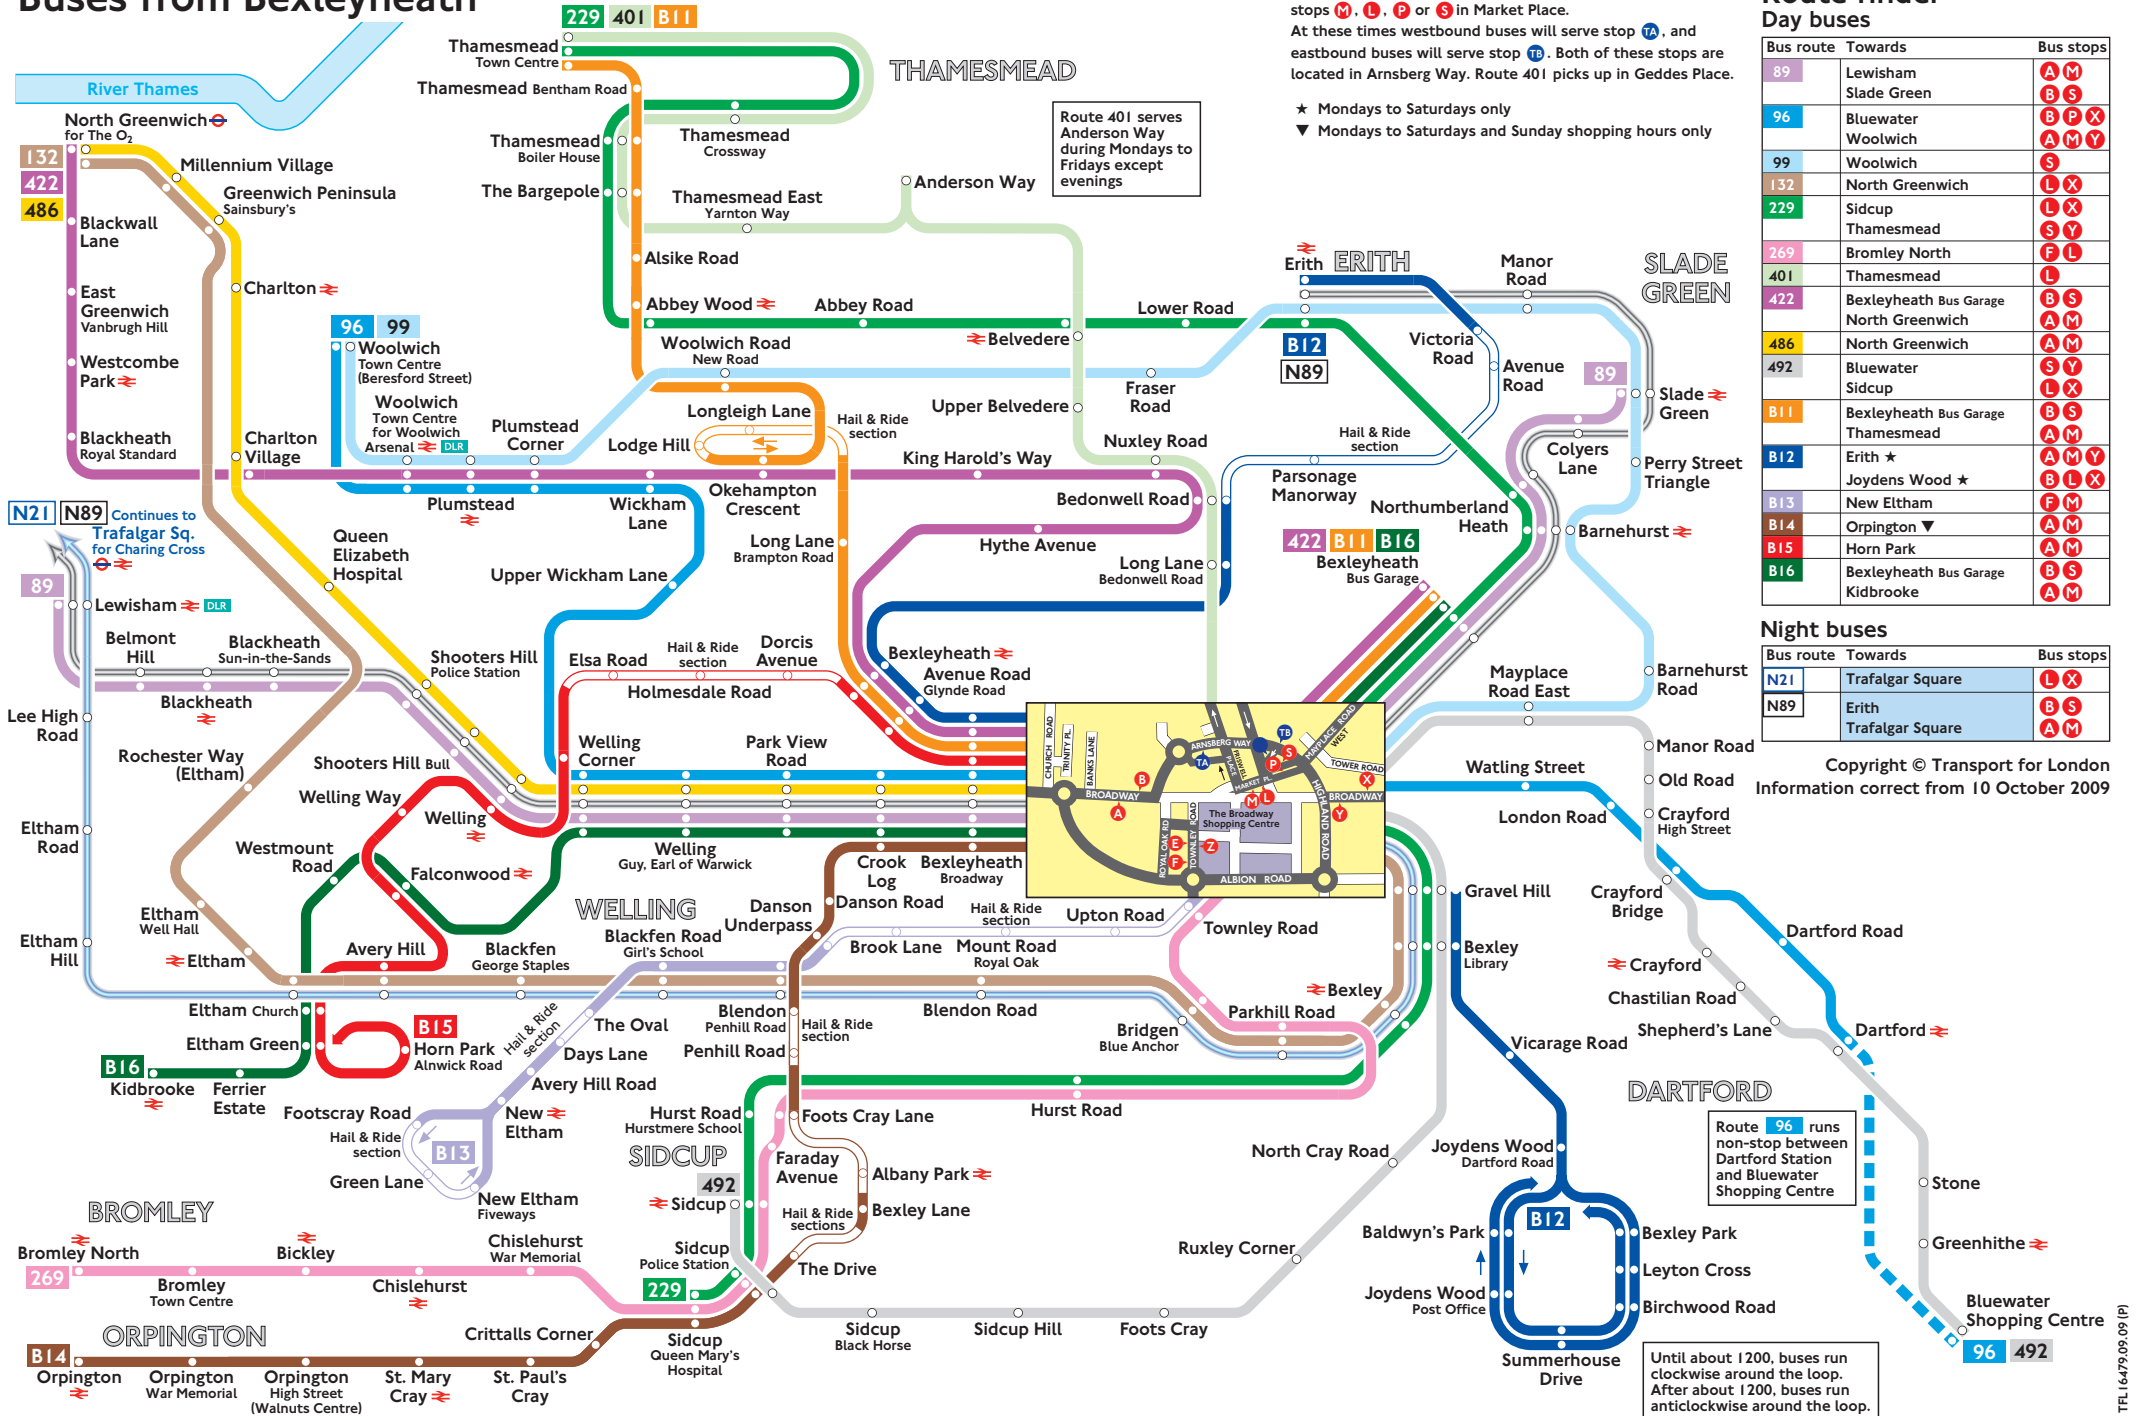

Buses from Bexleyheath

On Friday and Saturday nights from 2200, buses do not serve stops **M**, **L**, **P** or **S** in Market Place.
 At these times westbound buses will serve stop **TA**, and eastbound buses will serve stop **TB**. Both of these stops are located in Arnsberg Way. Route 401 picks up in Geddes Place.

★ Mondays to Saturdays only
 ▼ Mondays to Saturdays and Sunday shopping hours only

Route 401 serves Anderson Way during Mondays to Fridays except evenings

Route finder

Bus route	Towards	Bus stops
89	Lewisham	A M
	Slade Green	B S
96	Bluewater	B P X
	Woolwich	A M Y
99	Woolwich	S
132	North Greenwich	L X
229	Sidcup	L X
	Thamesmead	S Y
269	Bromley North	F L
401	Thamesmead	L
422	Bexleyheath Bus Garage	B S
	North Greenwich	A M
486	North Greenwich	A M
492	Bluewater	S Y
	Sidcup	L X
B11	Bexleyheath Bus Garage	B S
	Thamesmead	A M
B12	Erith ★	A M Y
	Joydens Wood ★	F L X
B13	New Eltham	F M
B14	Orpington ▼	A M
B15	Horn Park	A M
B16	Bexleyheath Bus Garage	B S
	Kidbrooke	A M

Night buses

Bus route	Towards	Bus stops
N21	Trafalgar Square	L X
N89	Erith	B S
	Trafalgar Square	A M

Copyright © Transport for London
 Information correct from 10 October 2009

Route 96 runs non-stop between Dartford Station and Bluewater Shopping Centre

Until about 1200, buses run clockwise around the loop.
 After about 1200, buses run anticlockwise around the loop.