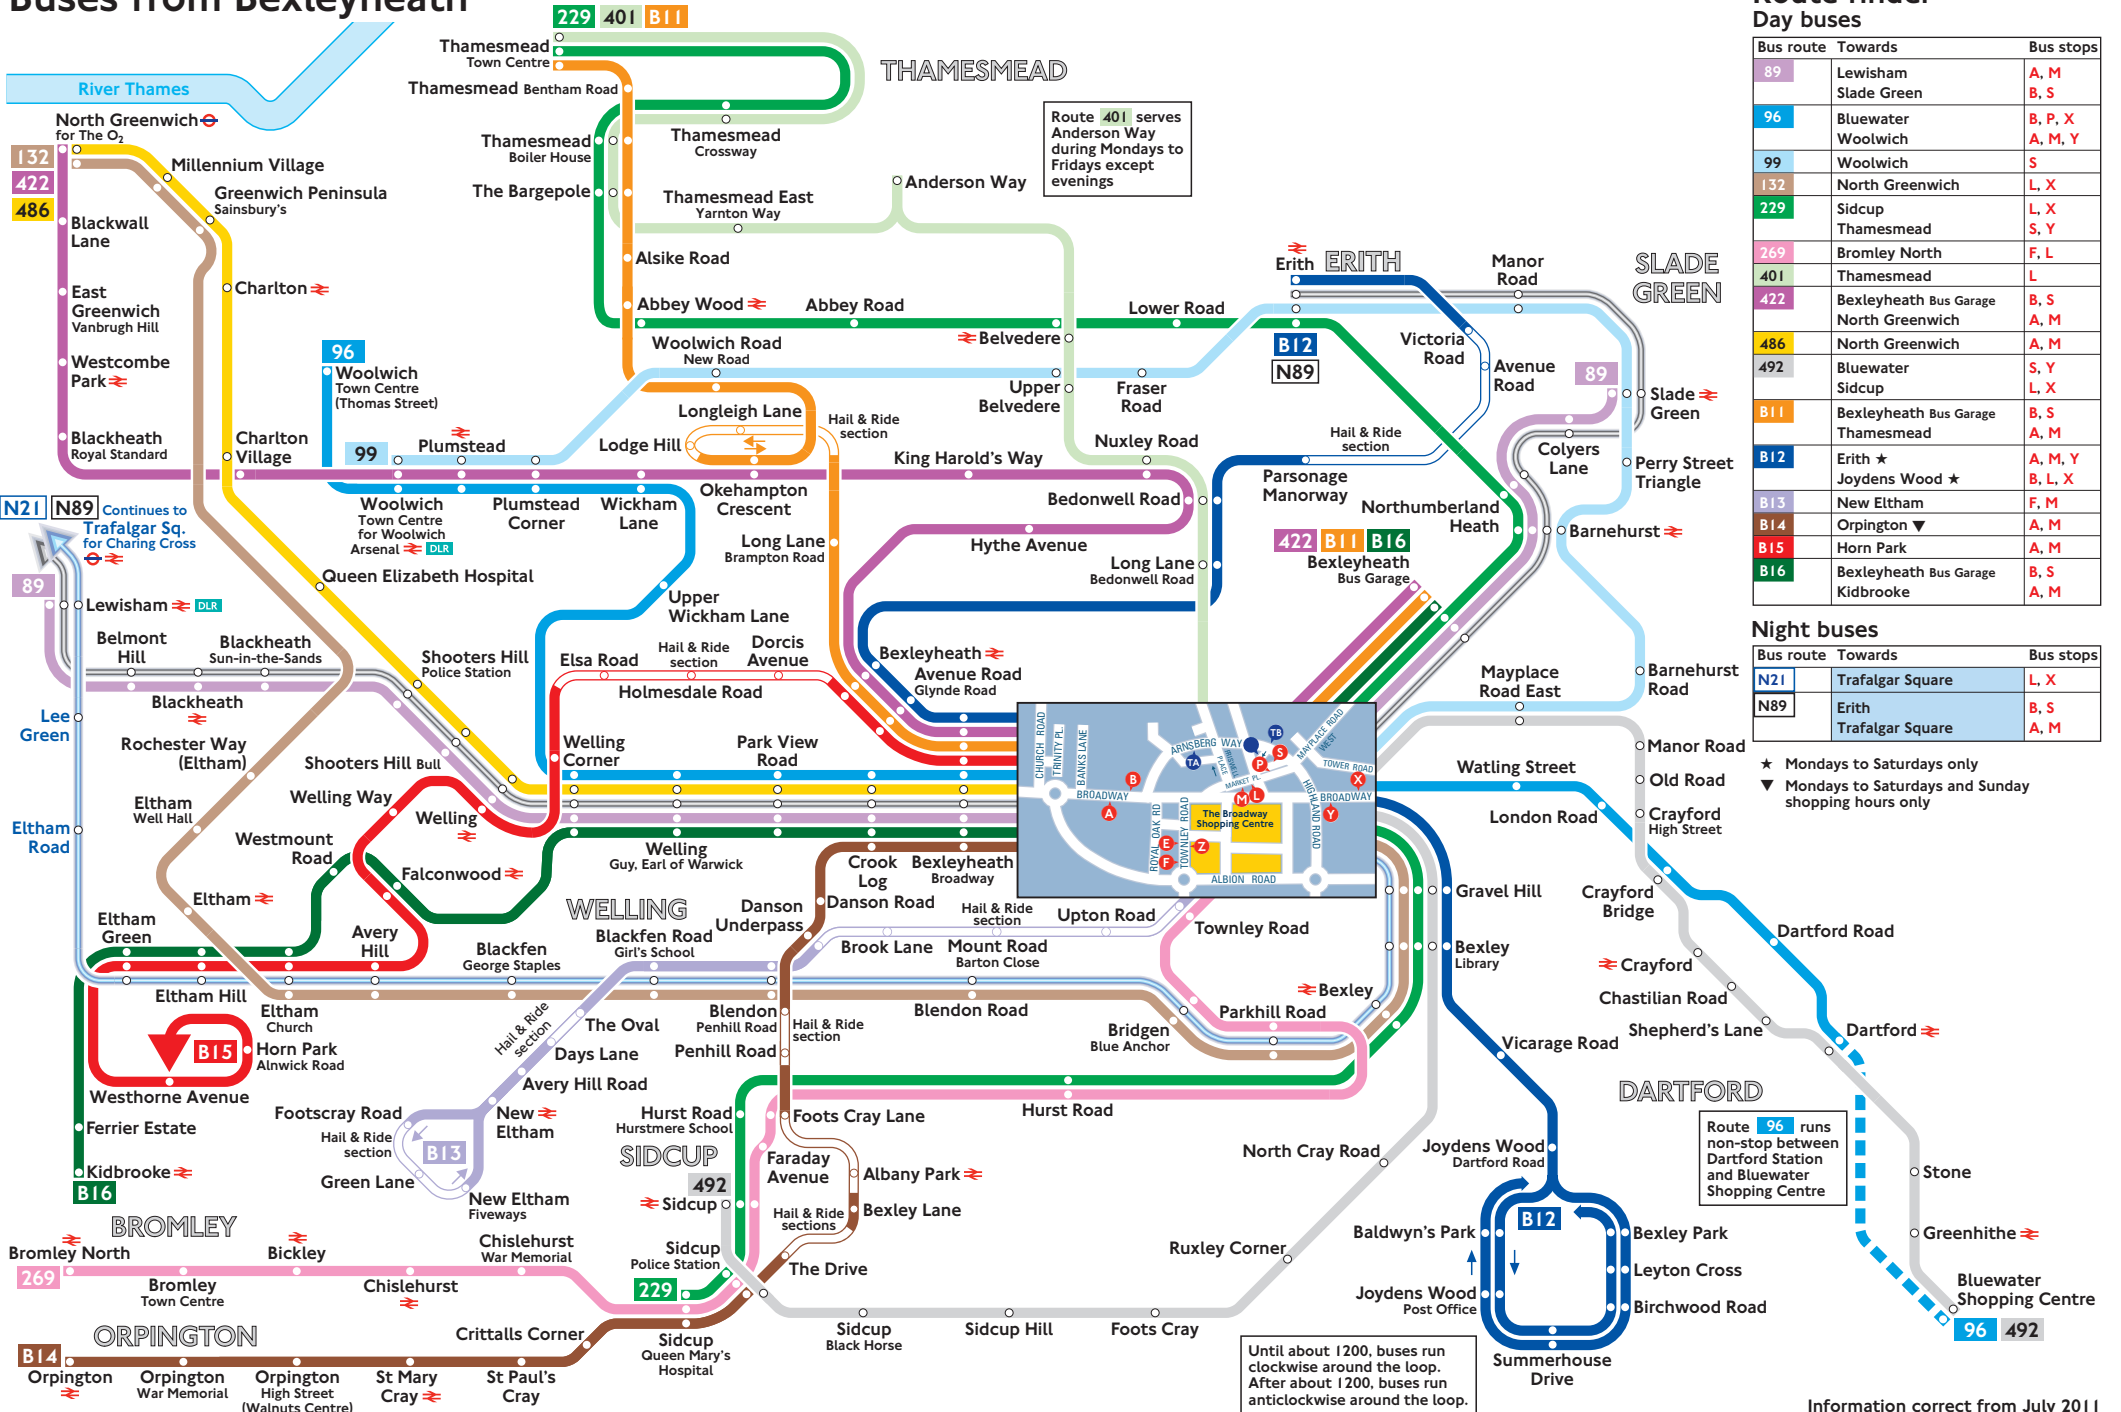

Buses from Bexleyheath

Route 401 serves Anderson Way during Mondays to Fridays except evenings

Until about 1200, buses run clockwise around the loop. After about 1200, buses run anticlockwise around the loop.

Route finder

Bus route	Towards	Bus stops
89	Lewisham Slade Green	A, M B, S
96	Bluewater Woolwich	B, P, X A, M, Y
99	Woolwich	S
132	North Greenwich	L, X
229	Sidcup Thamesmead	L, X S, Y
269	Bromley North	F, L
401	Thamesmead	L
422	Bexleyheath Bus Garage North Greenwich	B, S A, M
486	North Greenwich	A, M
492	Bluewater Sidcup	S, Y L, X
B11	Bexleyheath Bus Garage Thamesmead	B, S A, M
B12	Erith ★ Joydens Wood ★	A, M, Y B, L, X
B13	New Eltham	F, M
B14	Orpington ▼	A, M
B15	Horn Park	A, M
B16	Bexleyheath Bus Garage Kidbrooke	B, S A, M

Night buses

Bus route	Towards	Bus stops
N21	Trafalgar Square	L, X
N89	Erith Trafalgar Square	B, S A, M

- ★ Mondays to Saturdays only
- ▼ Mondays to Saturdays and Sunday shopping hours only

Route 96 runs non-stop between Dartford Station and Bluewater Shopping Centre