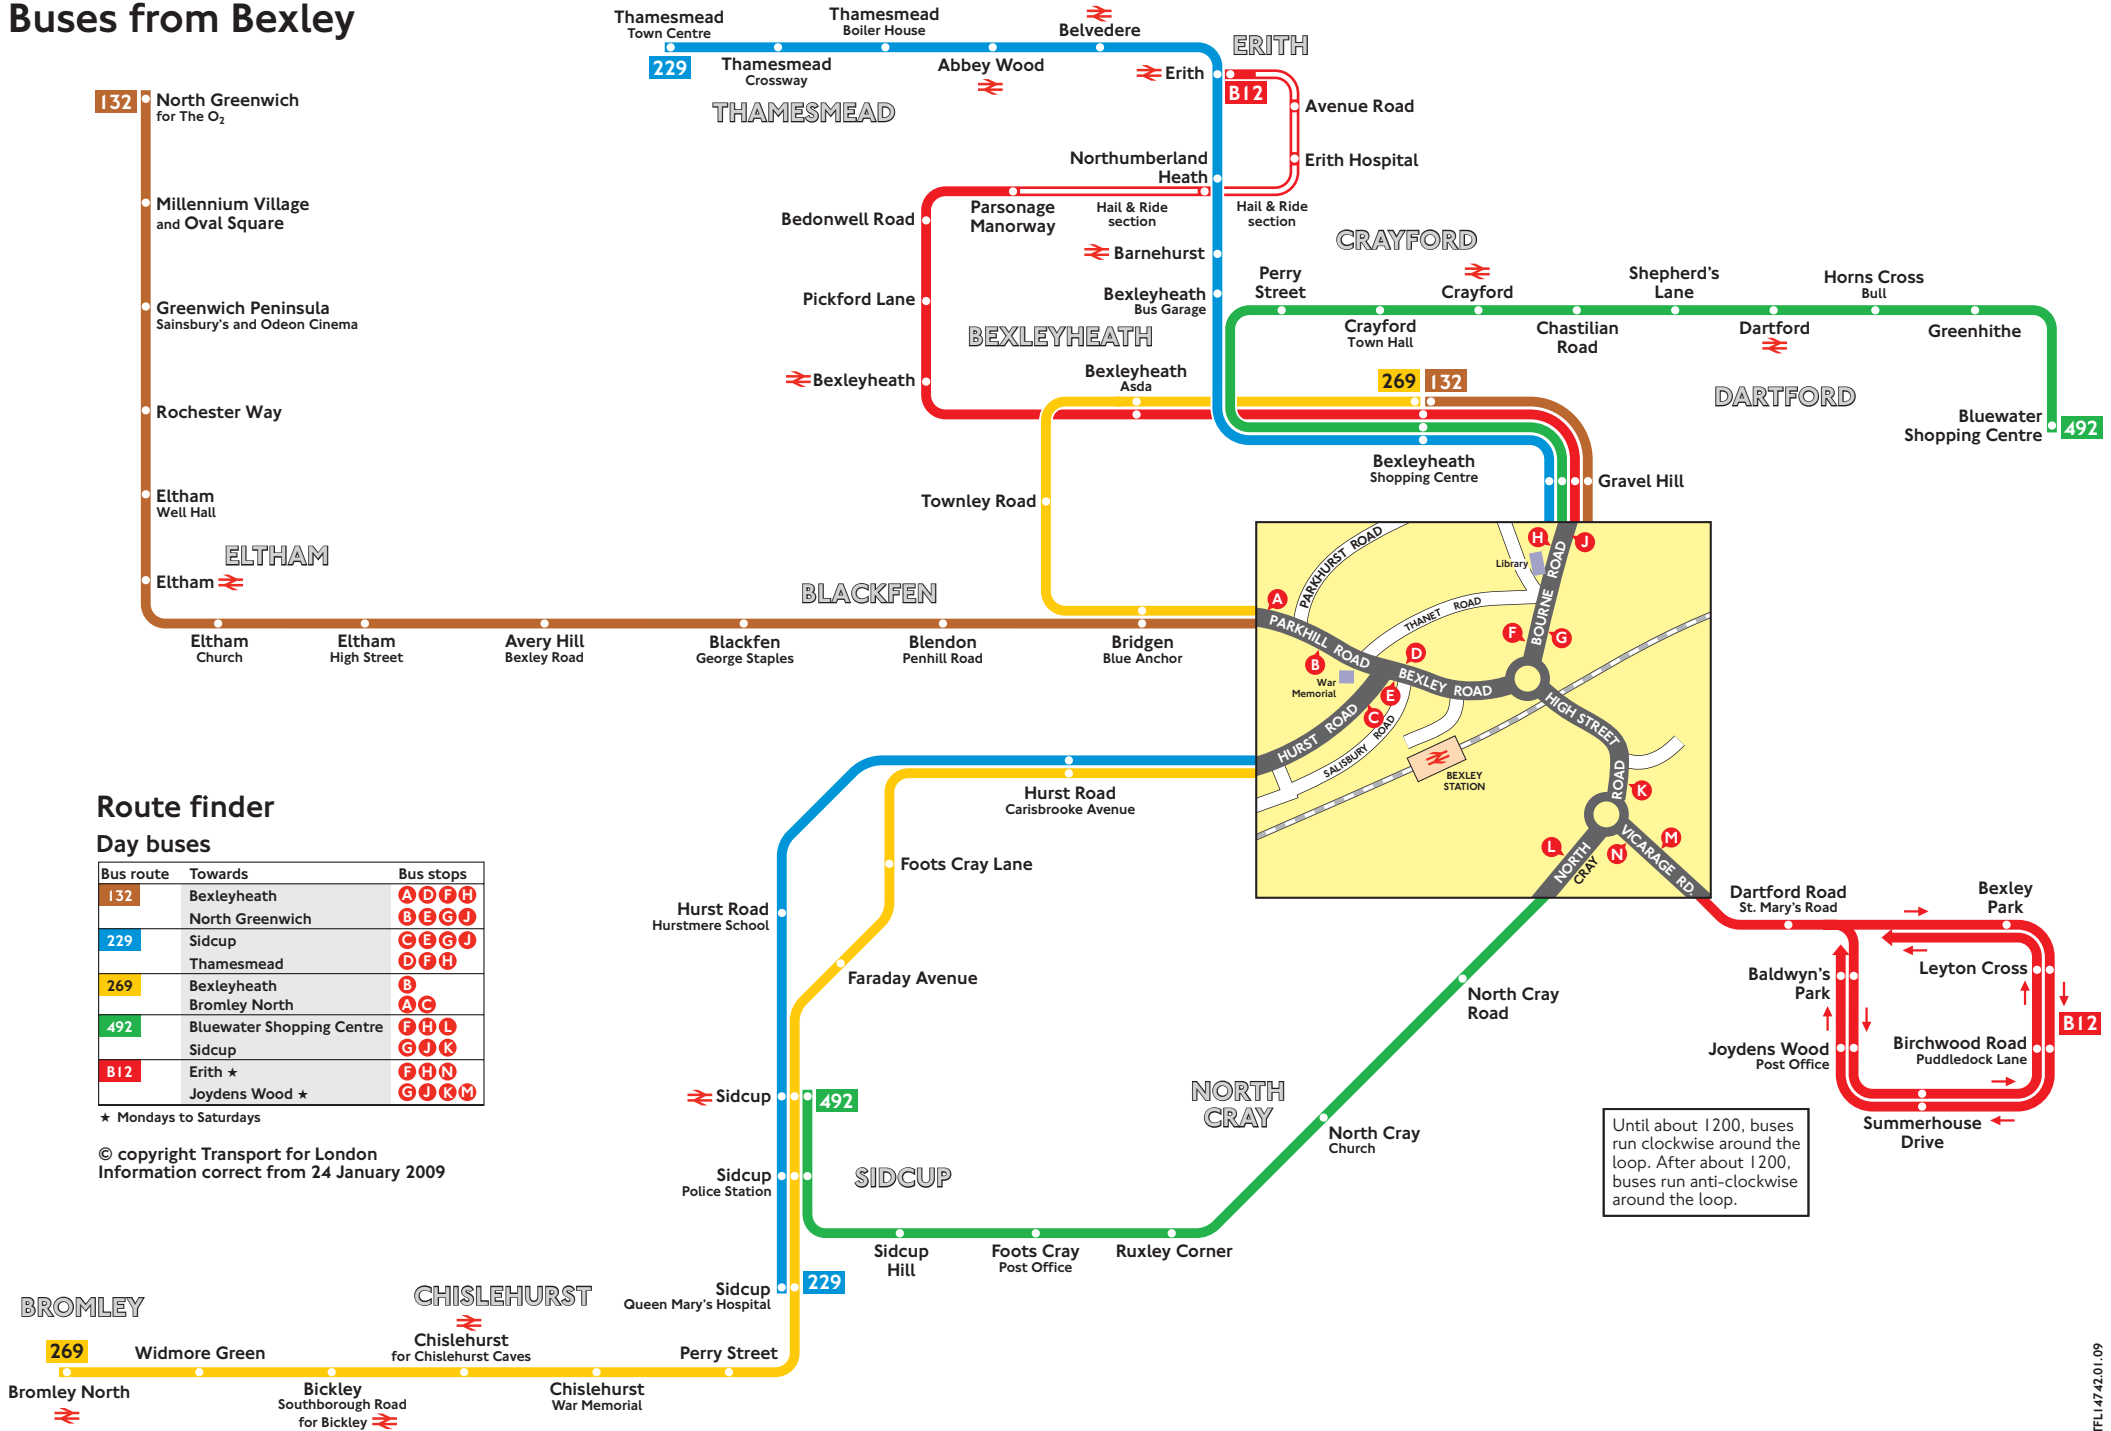

# Buses from Bexley

## Route finder

### Day buses

Bus route	Towards	Bus stops
132	Bexleyheath North Greenwich	A D F H B E G J
229	Sidcup Thamesmead	C E G J D F H
269	Bexleyheath Bromley North	B A C
492	Bluewater Shopping Centre Sidcup	F H L G J K
B12	Erith * Joydens Wood *	F H N G J K M

\* Mondays to Saturdays

© copyright Transport for London  
Information correct from 24 January 2009

Until about 1200, buses run clockwise around the loop. After about 1200, buses run anti-clockwise around the loop.