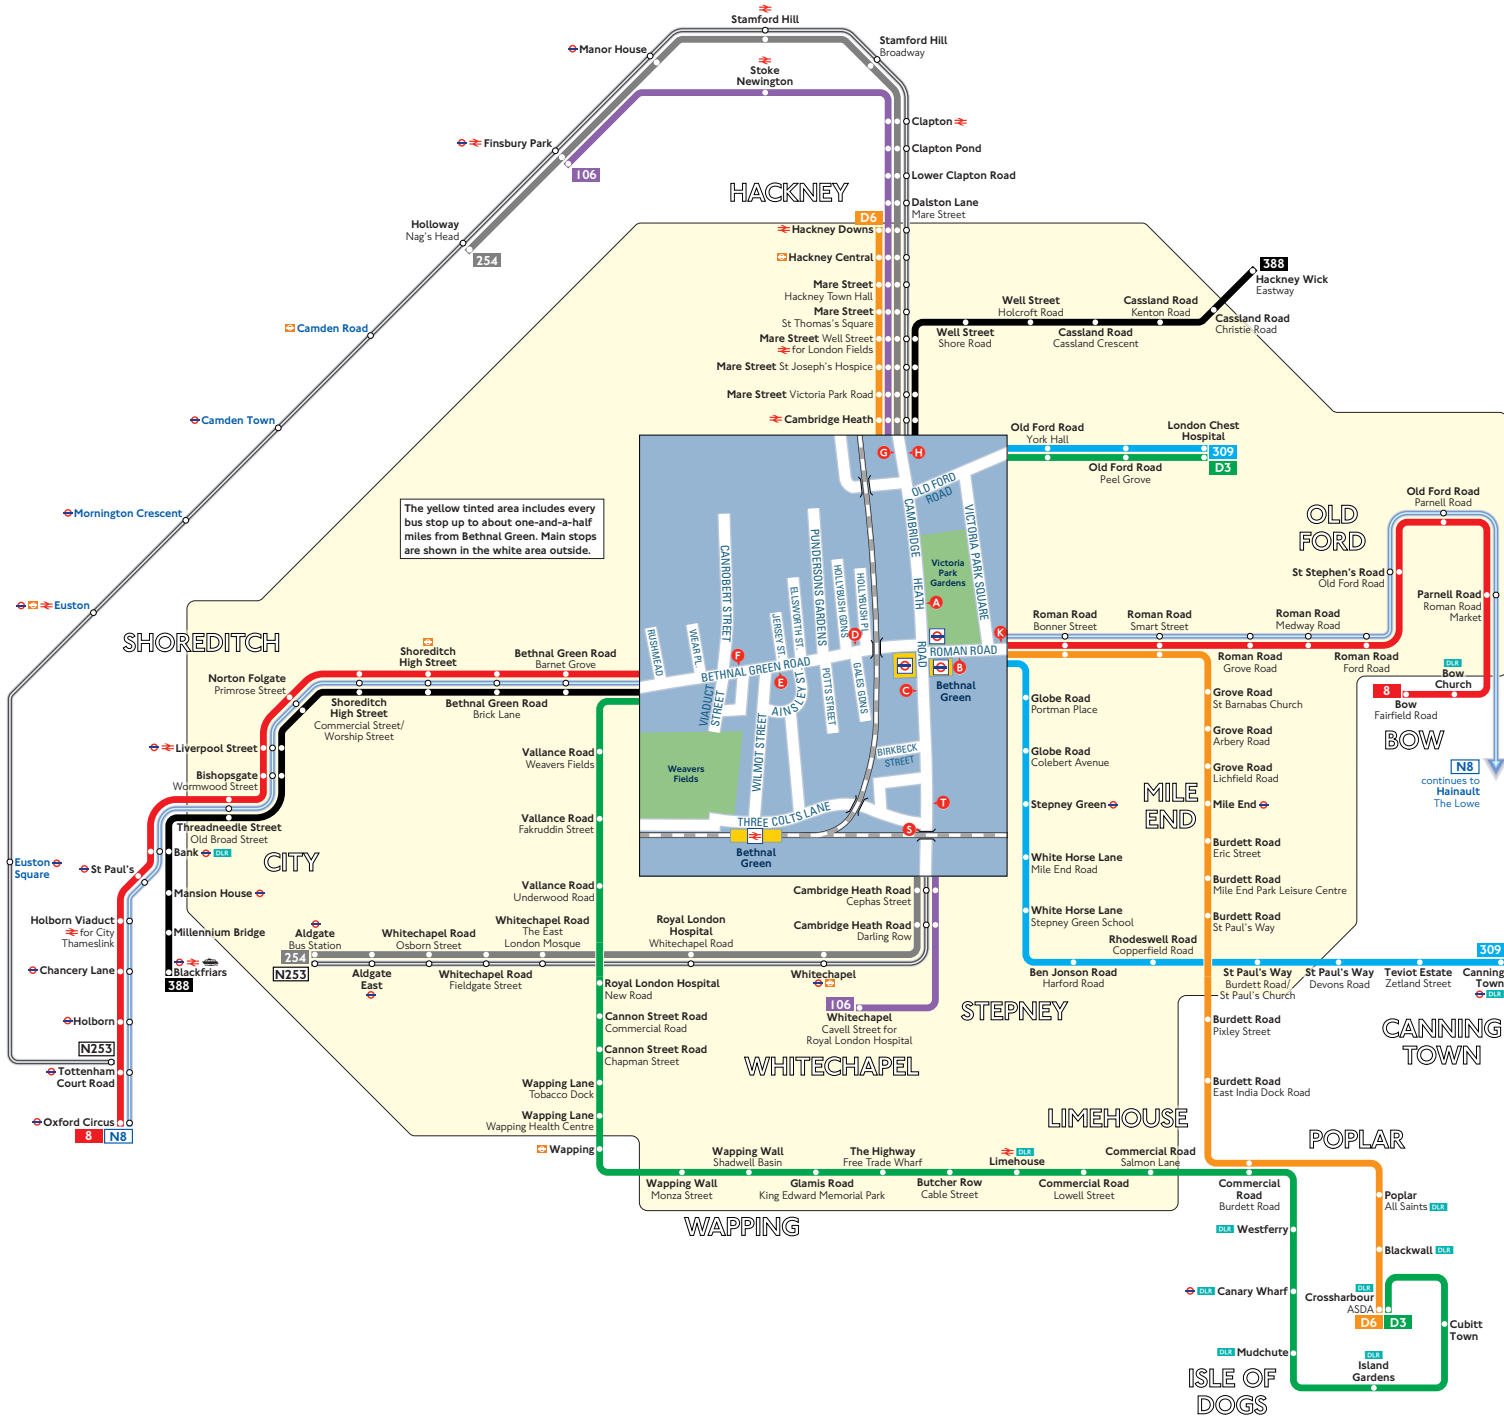

Buses from Bethnal Green

Key

- 8** Day buses in black
- N8** Night buses in blue
- Connections with London Underground
- Connections with London Overground
- Connections with National Rail
- Connections with Docklands Light Railway
- Connections with river boats

Red discs show the bus stop you need for your chosen bus service. The disc appears on the top of the bus stop in the street (see map of town centre in centre of diagram).

Route finder

Day buses

Bus route	Towards	Bus stops
8	Bow Oxford Circus	D F K B E
106	Finsbury Park Whitechapel	C G S A H T
254	Aldgate Holloway	A H T C G S
309	Canning Town London Chest Hospital	A K B
388	Blackfriars Hackney Wick	A E H D F G
D3	Crossharbour London Chest Hospital	A E D F
D6	Crossharbour Hackney Downs	A H K B G

Night buses

Bus route	Towards	Bus stops
N8	Hainault Oxford Circus	D F K B E
N253	Aldgate Tottenham Court Road	A H T C G S