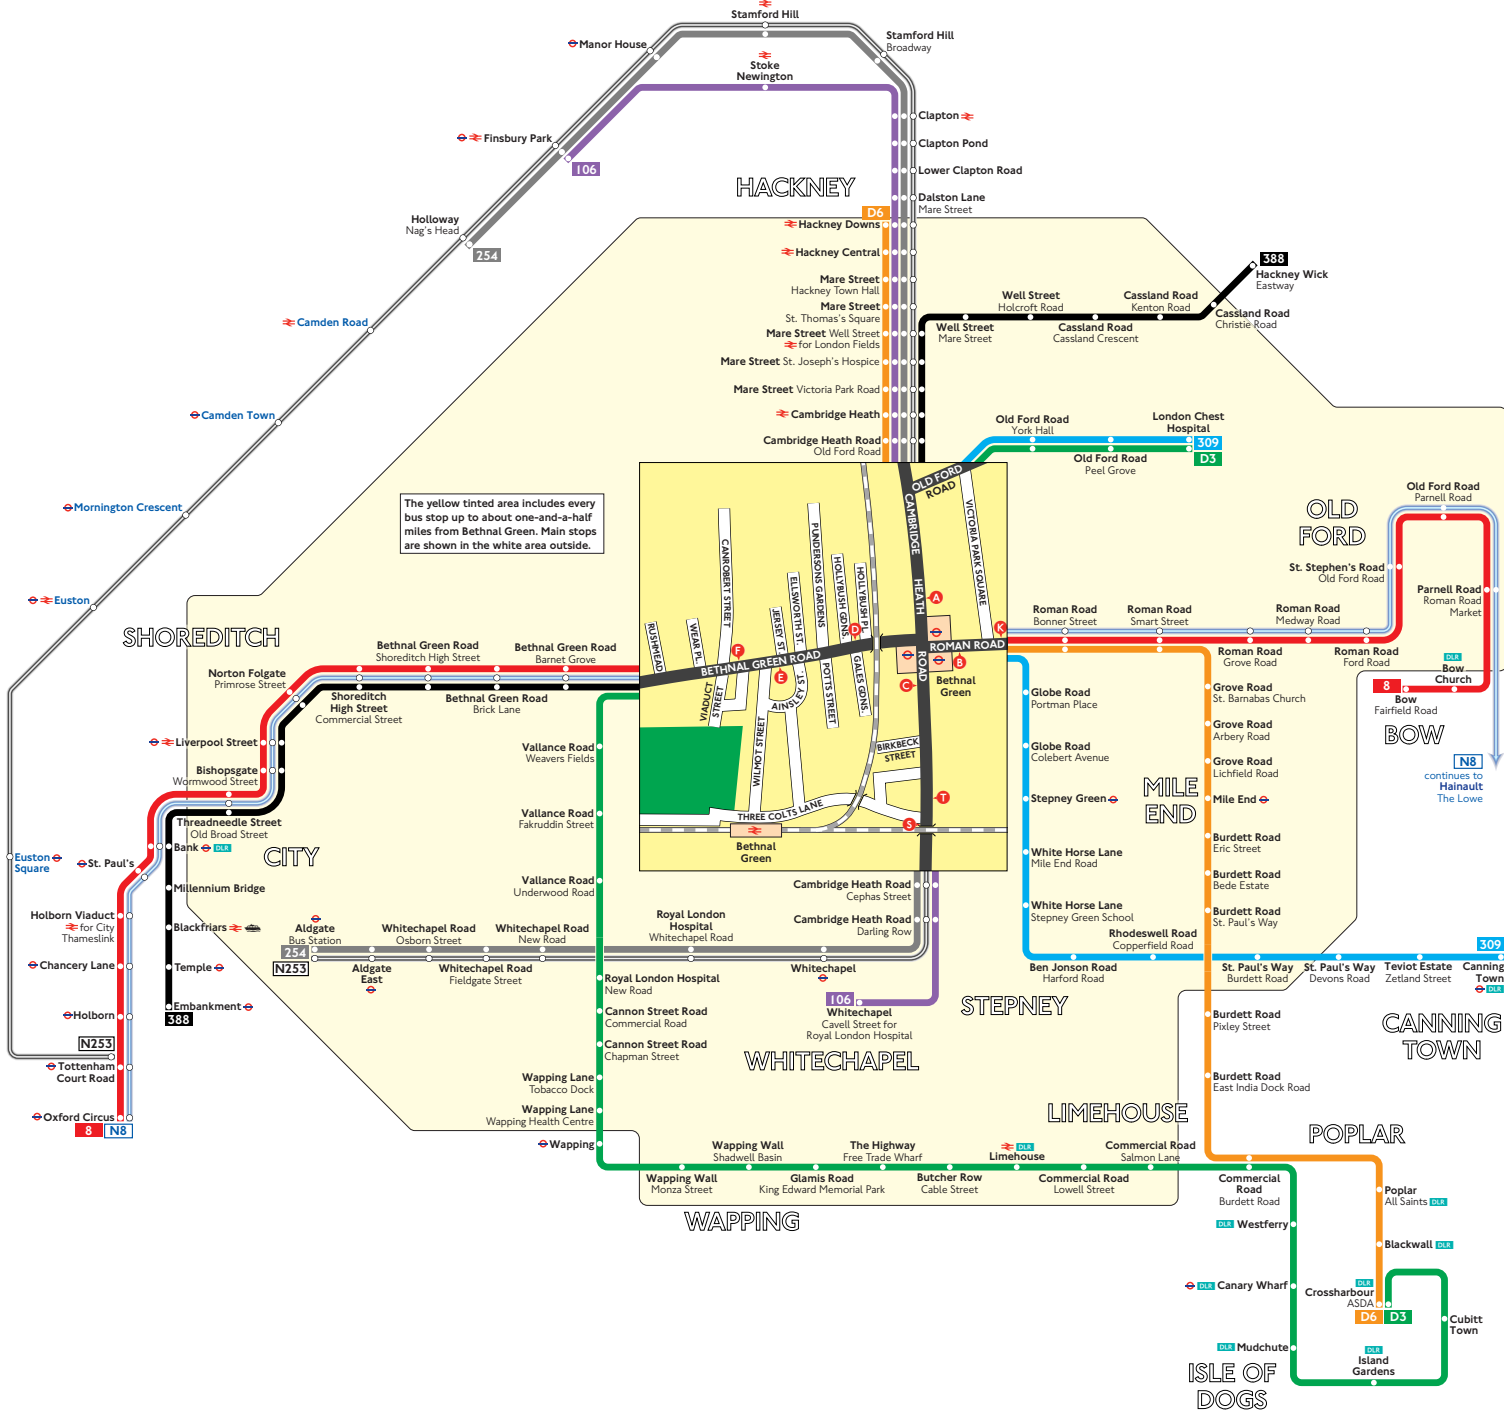

Buses from Bethnal Green

Key

- 8 Day buses in black
- N8 Night buses in blue
- ⊕ Connections with Underground
- ⊕ Connections with National Rail
- DLR Connections with Docklands Light Railway
- ⊕ Connections with river boats

Red discs show the bus stop you need for your chosen bus service. The disc appears on the top of the bus stop in the street (see map of town centre in centre of diagram).

Route finder

Day buses

Bus route	Towards	Bus stops
8	Bow	D F K
	Oxford Circus	B E
106	Finsbury Park	C S
	Whitechapel	A T
254	Aldgate	A T
	Holloway	C S
309	Canning Town	A K
	London Chest Hospital	B
388	Hackney Wick	D F
	Embankment	A E
D3	Crossharbour	A E
	London Chest Hospital	D F
D6	Crossharbour	A K
	Hackney Downs	B

Night buses

Bus route	Towards	Bus stops
N8	Hainault	D F K
	Oxford Circus	B E
N253	Aldgate	A T
	Tottenham Court Road	C S