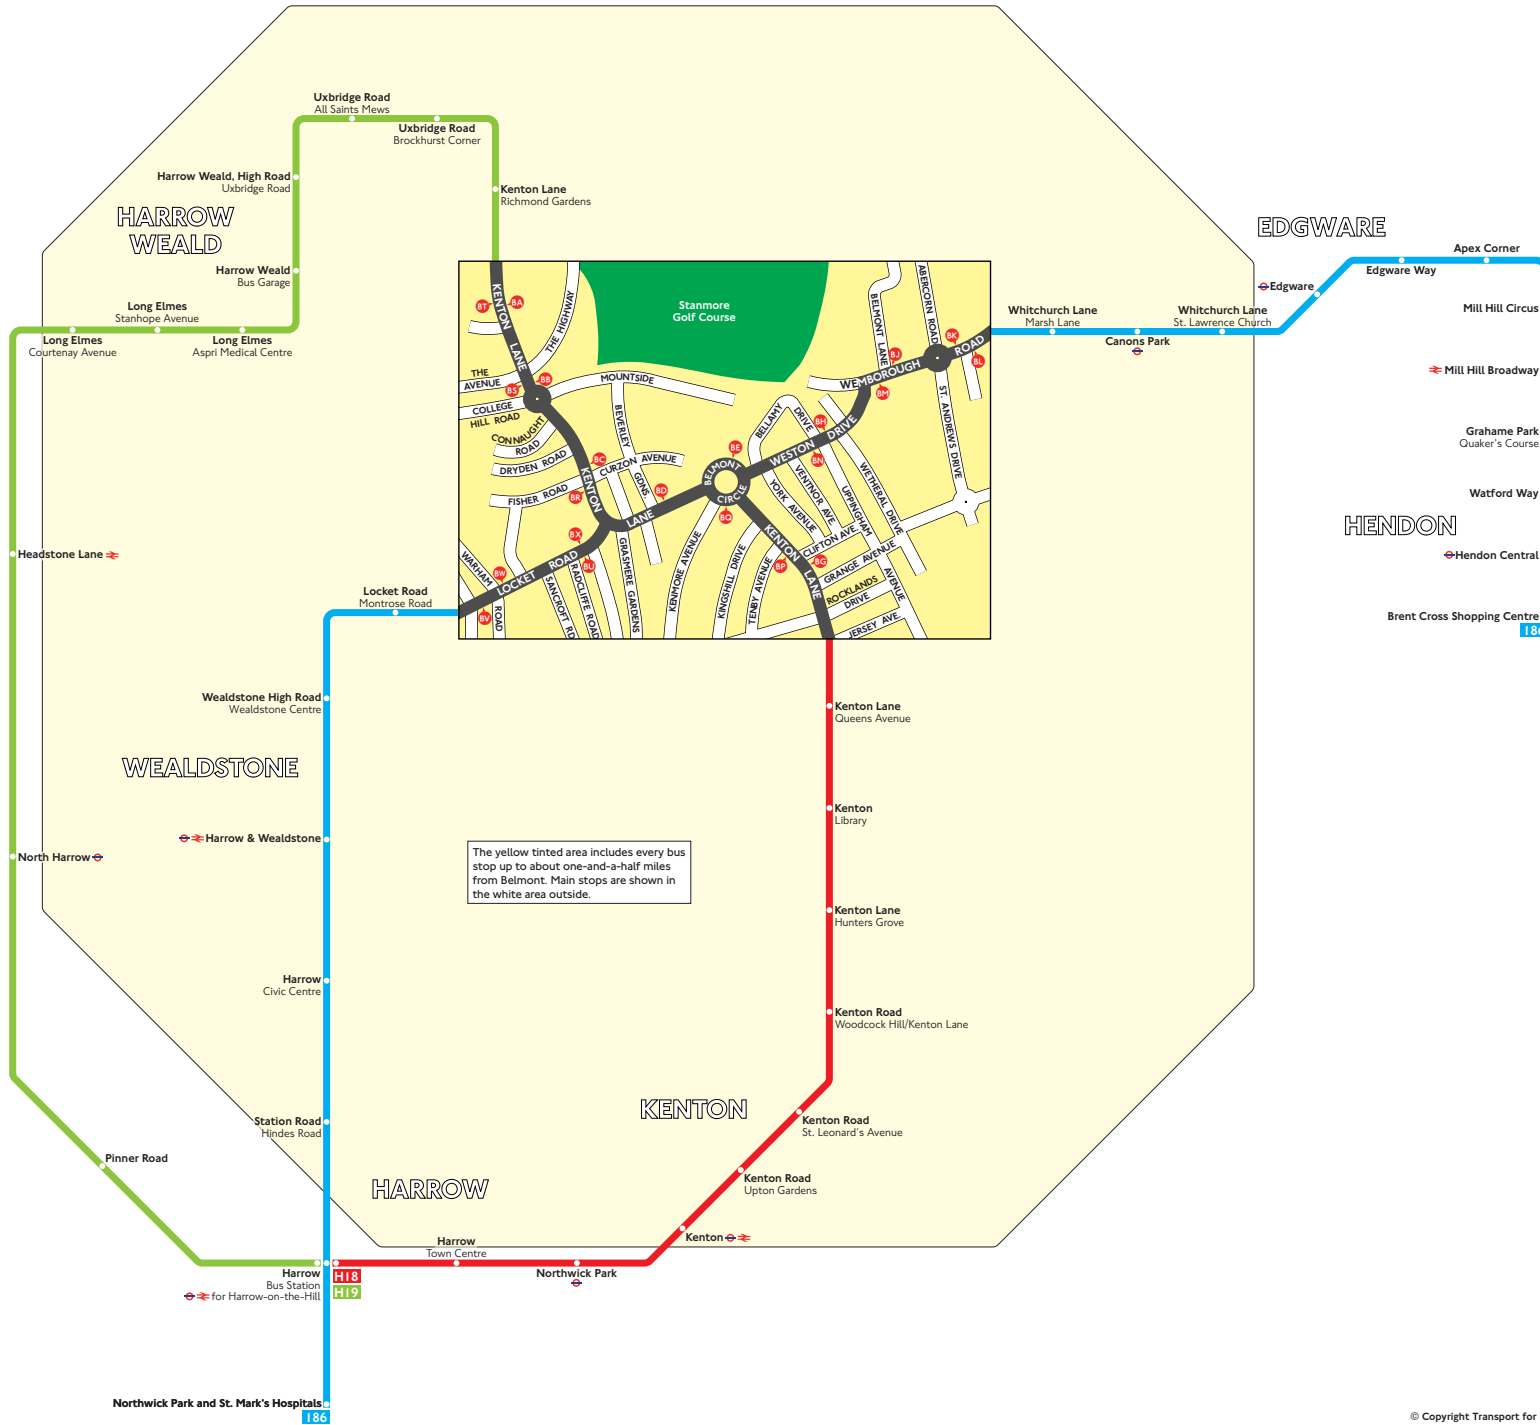

Buses from Belmont

Key

- Connections with Underground
- Connections with National Rail

A

Red discs show the bus stop you need for your chosen bus service. The disc **A** appears on the top of the bus stop in the street (see map of town centre in centre of diagram).

Route finder

Day buses

Bus route	Towards	Bus stops
186	Brent Cross Shopping Centre	BD BE BH BJ BK BW BX
	Northwick Park Hospital	BL BN BO BU BV
	Harrow	BA BB BC BD BE BC
H18	Harrow	BA BB BC BD BE BC
H19	Harrow via Harrow Weald	BP BC BR BS BT