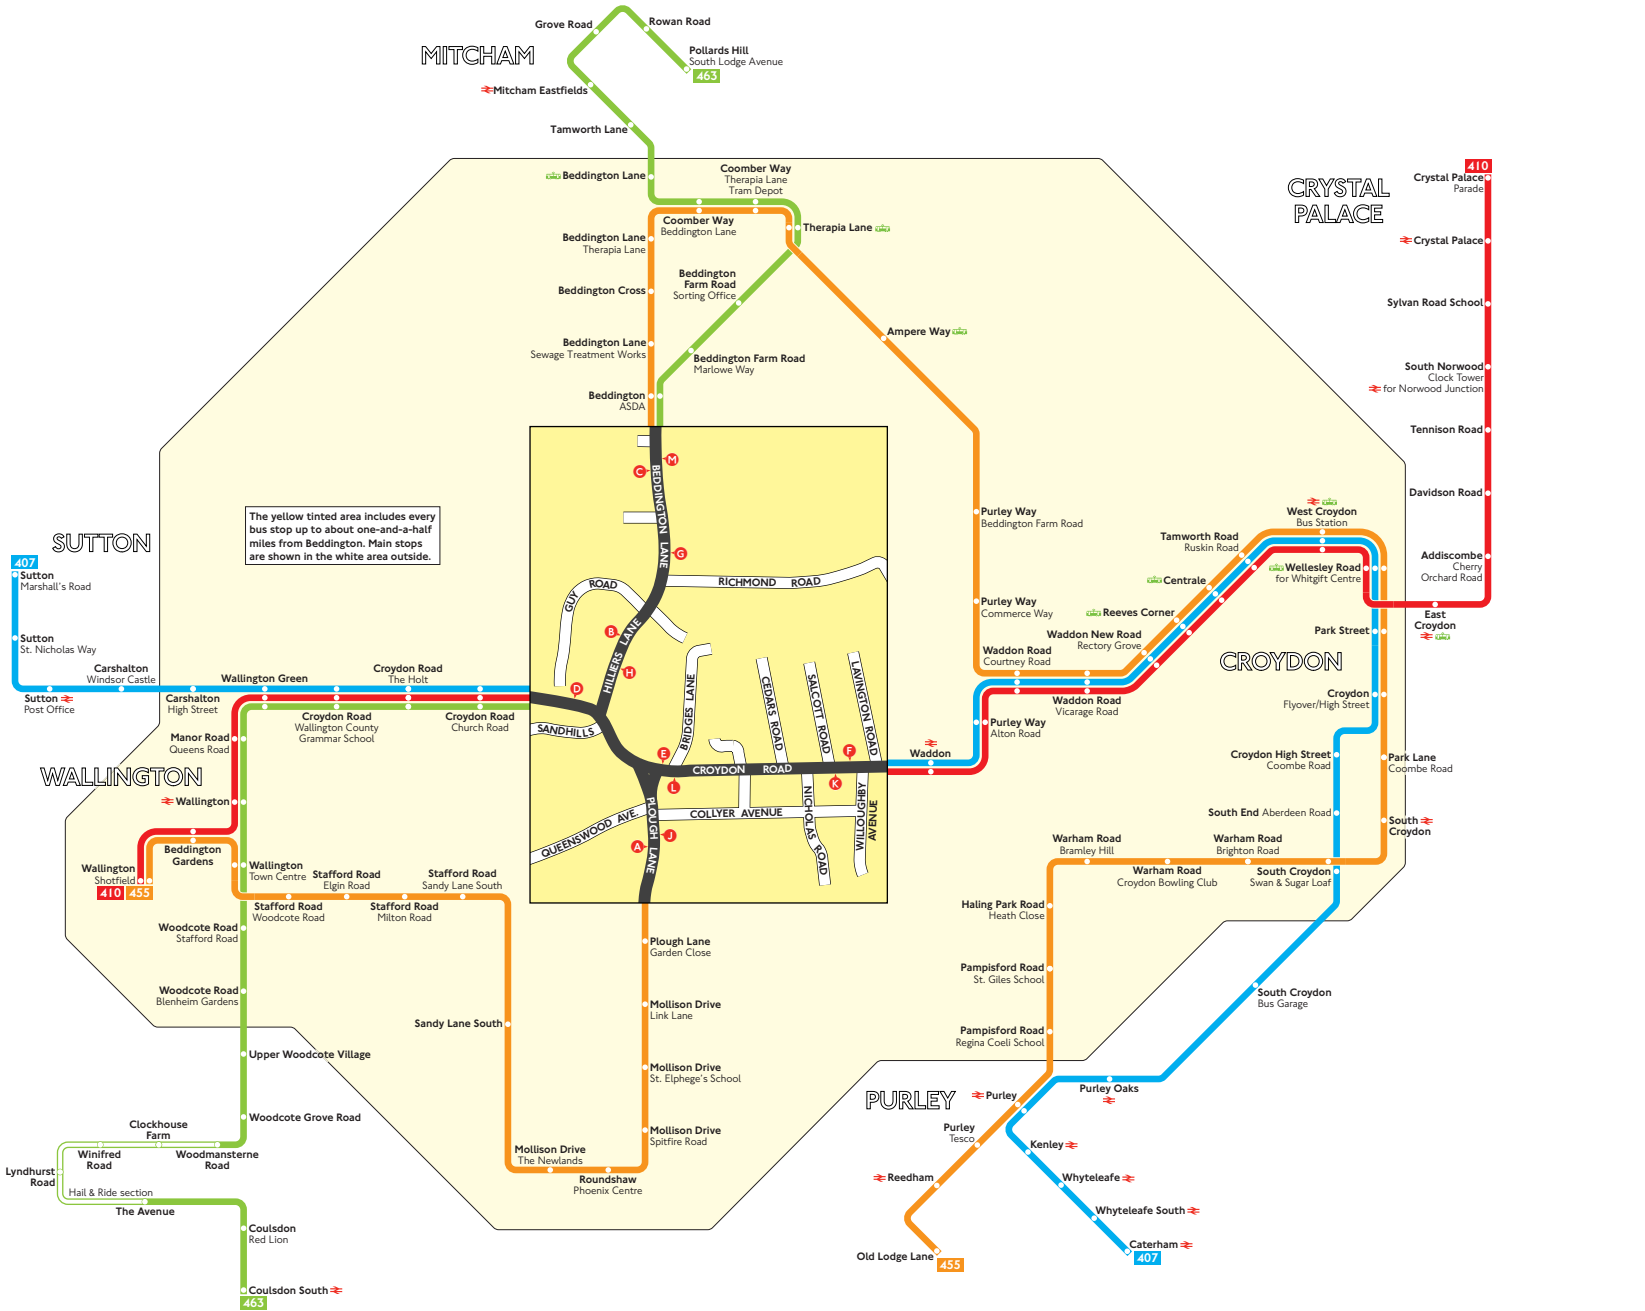

Buses from Beddington

Key

- Connections with National Rail
- Connections with Tramlink

A Red discs show the bus stop you need for your chosen bus service. The disc **A** appears on the top of the bus stop in the street (see map of town centre in centre of diagram).

Route finder

Day buses

Bus route	Towards	Bus stops
407	Caterham	D E F
	Sutton	K L
410	Crystal Palace	D E F
	Wallington	K L
455	Old Lodge Lane	A B C
	Wallington	G H J M
463	Coulsdon South	G H M
	Pollards Hill	B C D