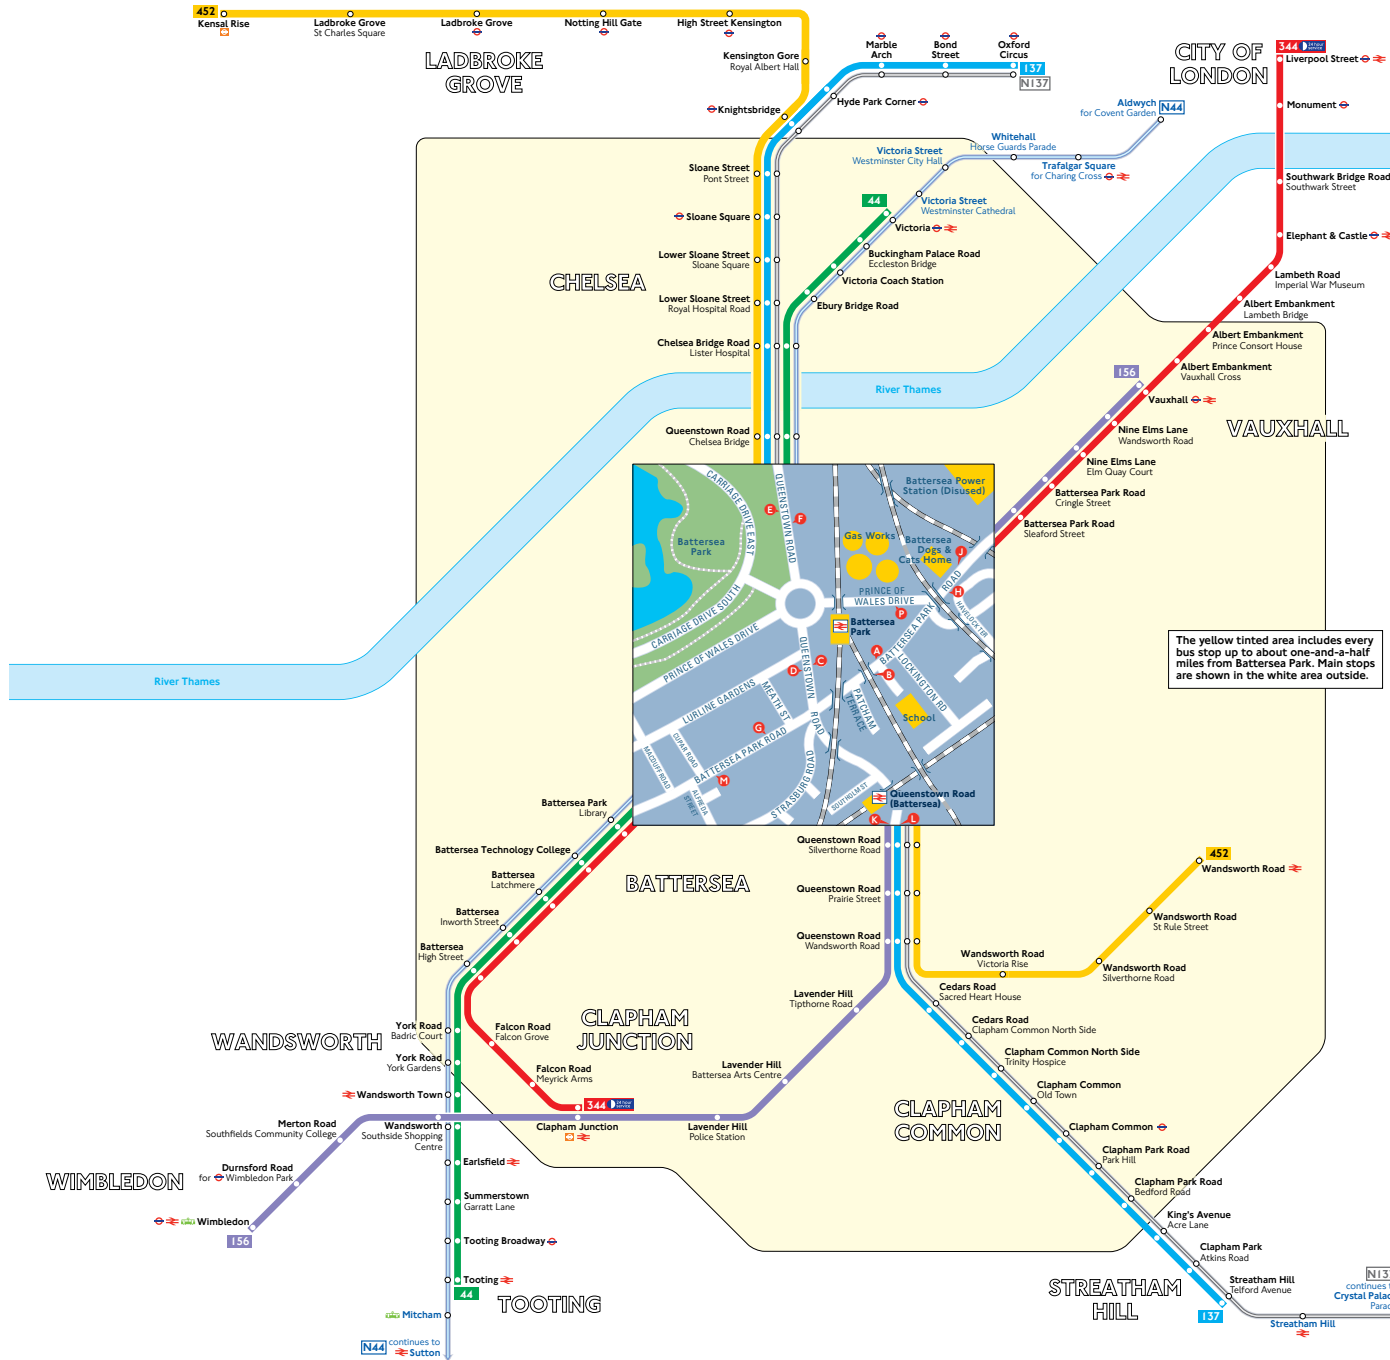

# Buses from Battersea Park

## Route finder

### Day buses including 24-hour services

Bus route	Towards	Bus stops
<b>44</b>	Tooting	C F M
	Victoria	D E G
<b>137</b>	Oxford Circus	D E K
	Streatham Hill	C F L
<b>156</b>	Vauxhall	D J K
	Wimbledon	C L P
<b>344</b> <small>24 hour service</small>	Junction	B H M
	Liverpool Street	A G J
<b>452</b>	Kensal Rise	D E K
	Wandsworth Road	C F L

### Night buses

Bus route	Towards	Bus stops
<b>N44</b>	Aldwych	D E G
	Sutton	C F M
<b>N137</b>	Crystal Palace	C F L
	Oxford Circus	D E K