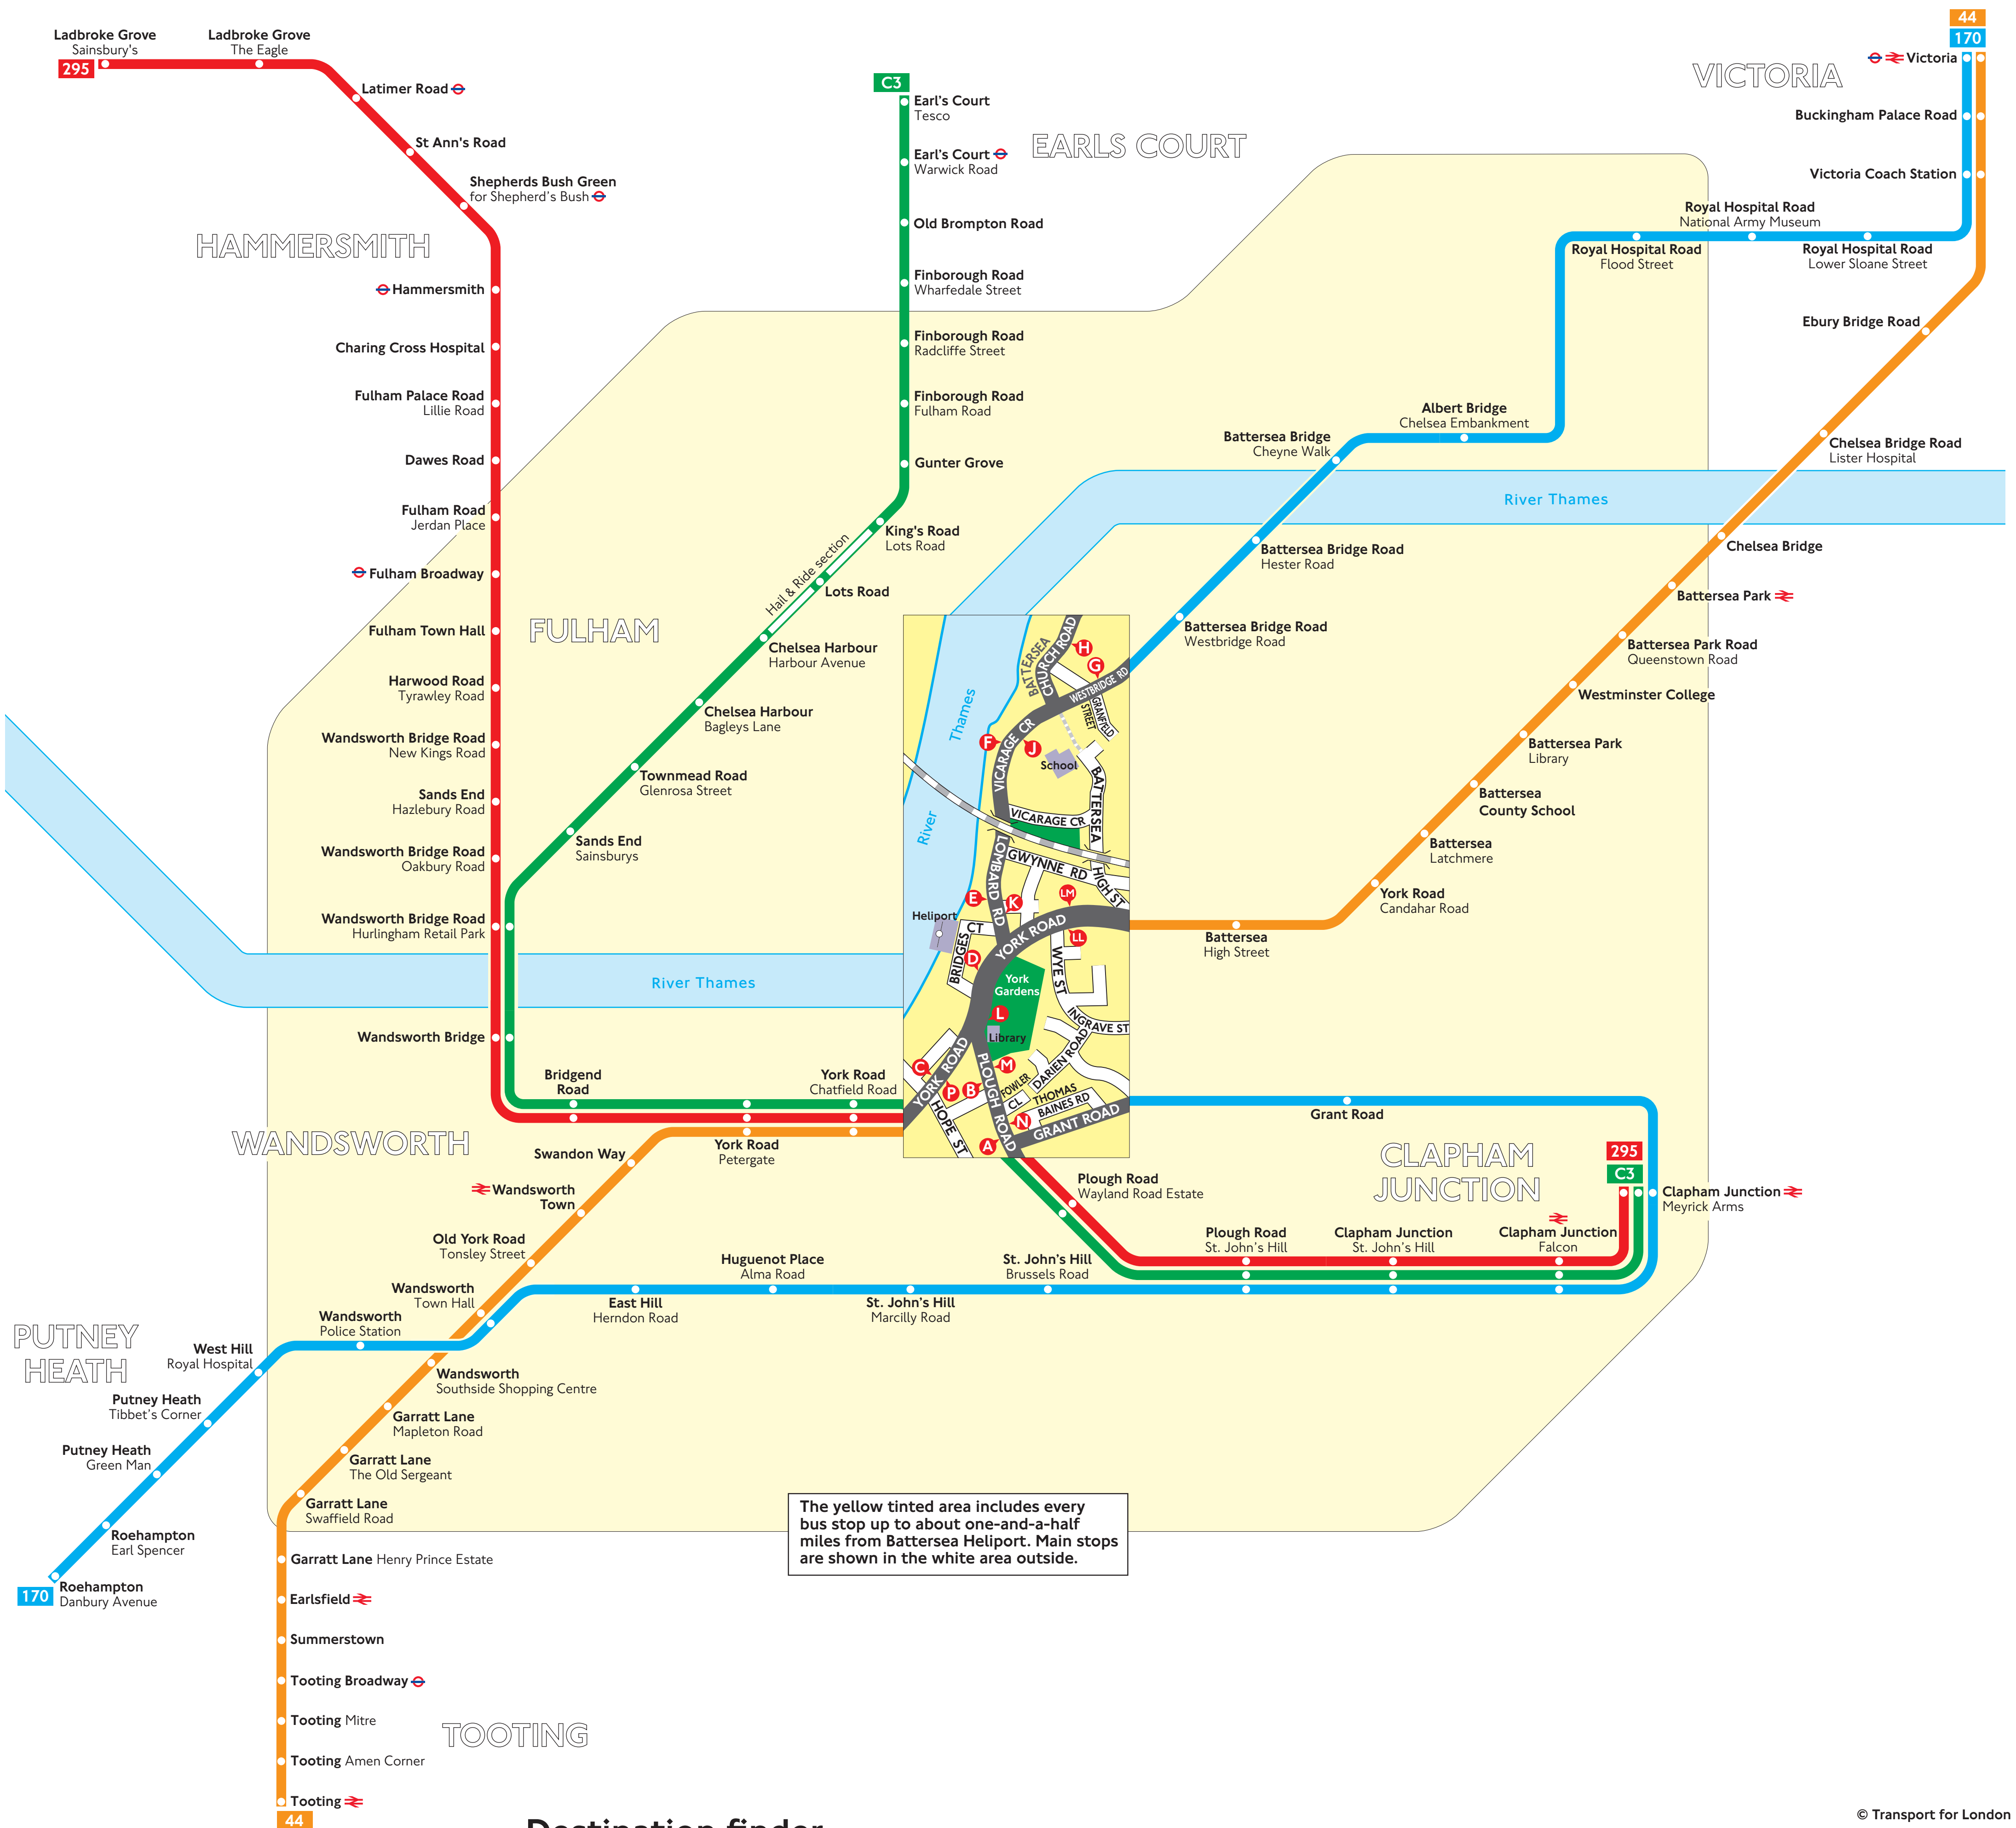

# Buses from Battersea London Heliport

The yellow tinted area includes every bus stop up to about one-and-a-half miles from Battersea Heliport. Main stops are shown in the white area outside.

- Key**
- 44 Day buses in black
  - N44 Night buses in blue
  - Connections with Underground
  - Connections with National Rail
  - Connections with Docklands Light Railway
  - Connections with Tramlink

Red discs show the bus stop you need for your chosen bus service. The disc **A** appears on the top of the bus stop in the street (see map of town centre in centre of diagram).

## Route finder

Destination	Bus routes	Bus stops
<b>F</b>		
Fulham Road Jerdan Place	295	A B P
Fulham Town Hall	295	A B P
<b>G</b>		
Garratt Lane	44, N44	L P U
Grant Road	170	H J K L M N
Gunter Grove	C3	A B P
<b>H</b>		
Hammersmith	295	A B P
Harwood Road Tyraway Road	295	A B P
Huguenot Place Alma Road	170	H J K L M N
<b>K</b>		
King's Road Lots Road	C3	A B P
<b>L</b>		
Ladbroke Grove Sainsbury's and The Eagle	295	A B P
Latimer Road	295	A B P
Lots Road	C3	A B P
<b>M</b>		
Mitcham and Fair Green	N44	L P U
<b>O</b>		
Old Brompton Road	C3	A B P
Old York Road Tonsley Street	44, N44	L P U
<b>P</b>		
Plough Road St. John's Hill	170	H J K L M N
	295, C3	C M N
Plough Road Wayland Road Estate	295, C3	C M N
Putney Heath Green Man and Tibbet's Corner	170	H J K L M N
<b>R</b>		
Roehampton Earl Spencer and Danebury Avenue	170	H J K L M N
Royal Hospital Road	170	A B D E F G
<b>S</b>		
St. Ann's Road	295	A B P
St. Helier Rose Hill	N44	L P U
St. John's Hill	170	H J K L M N