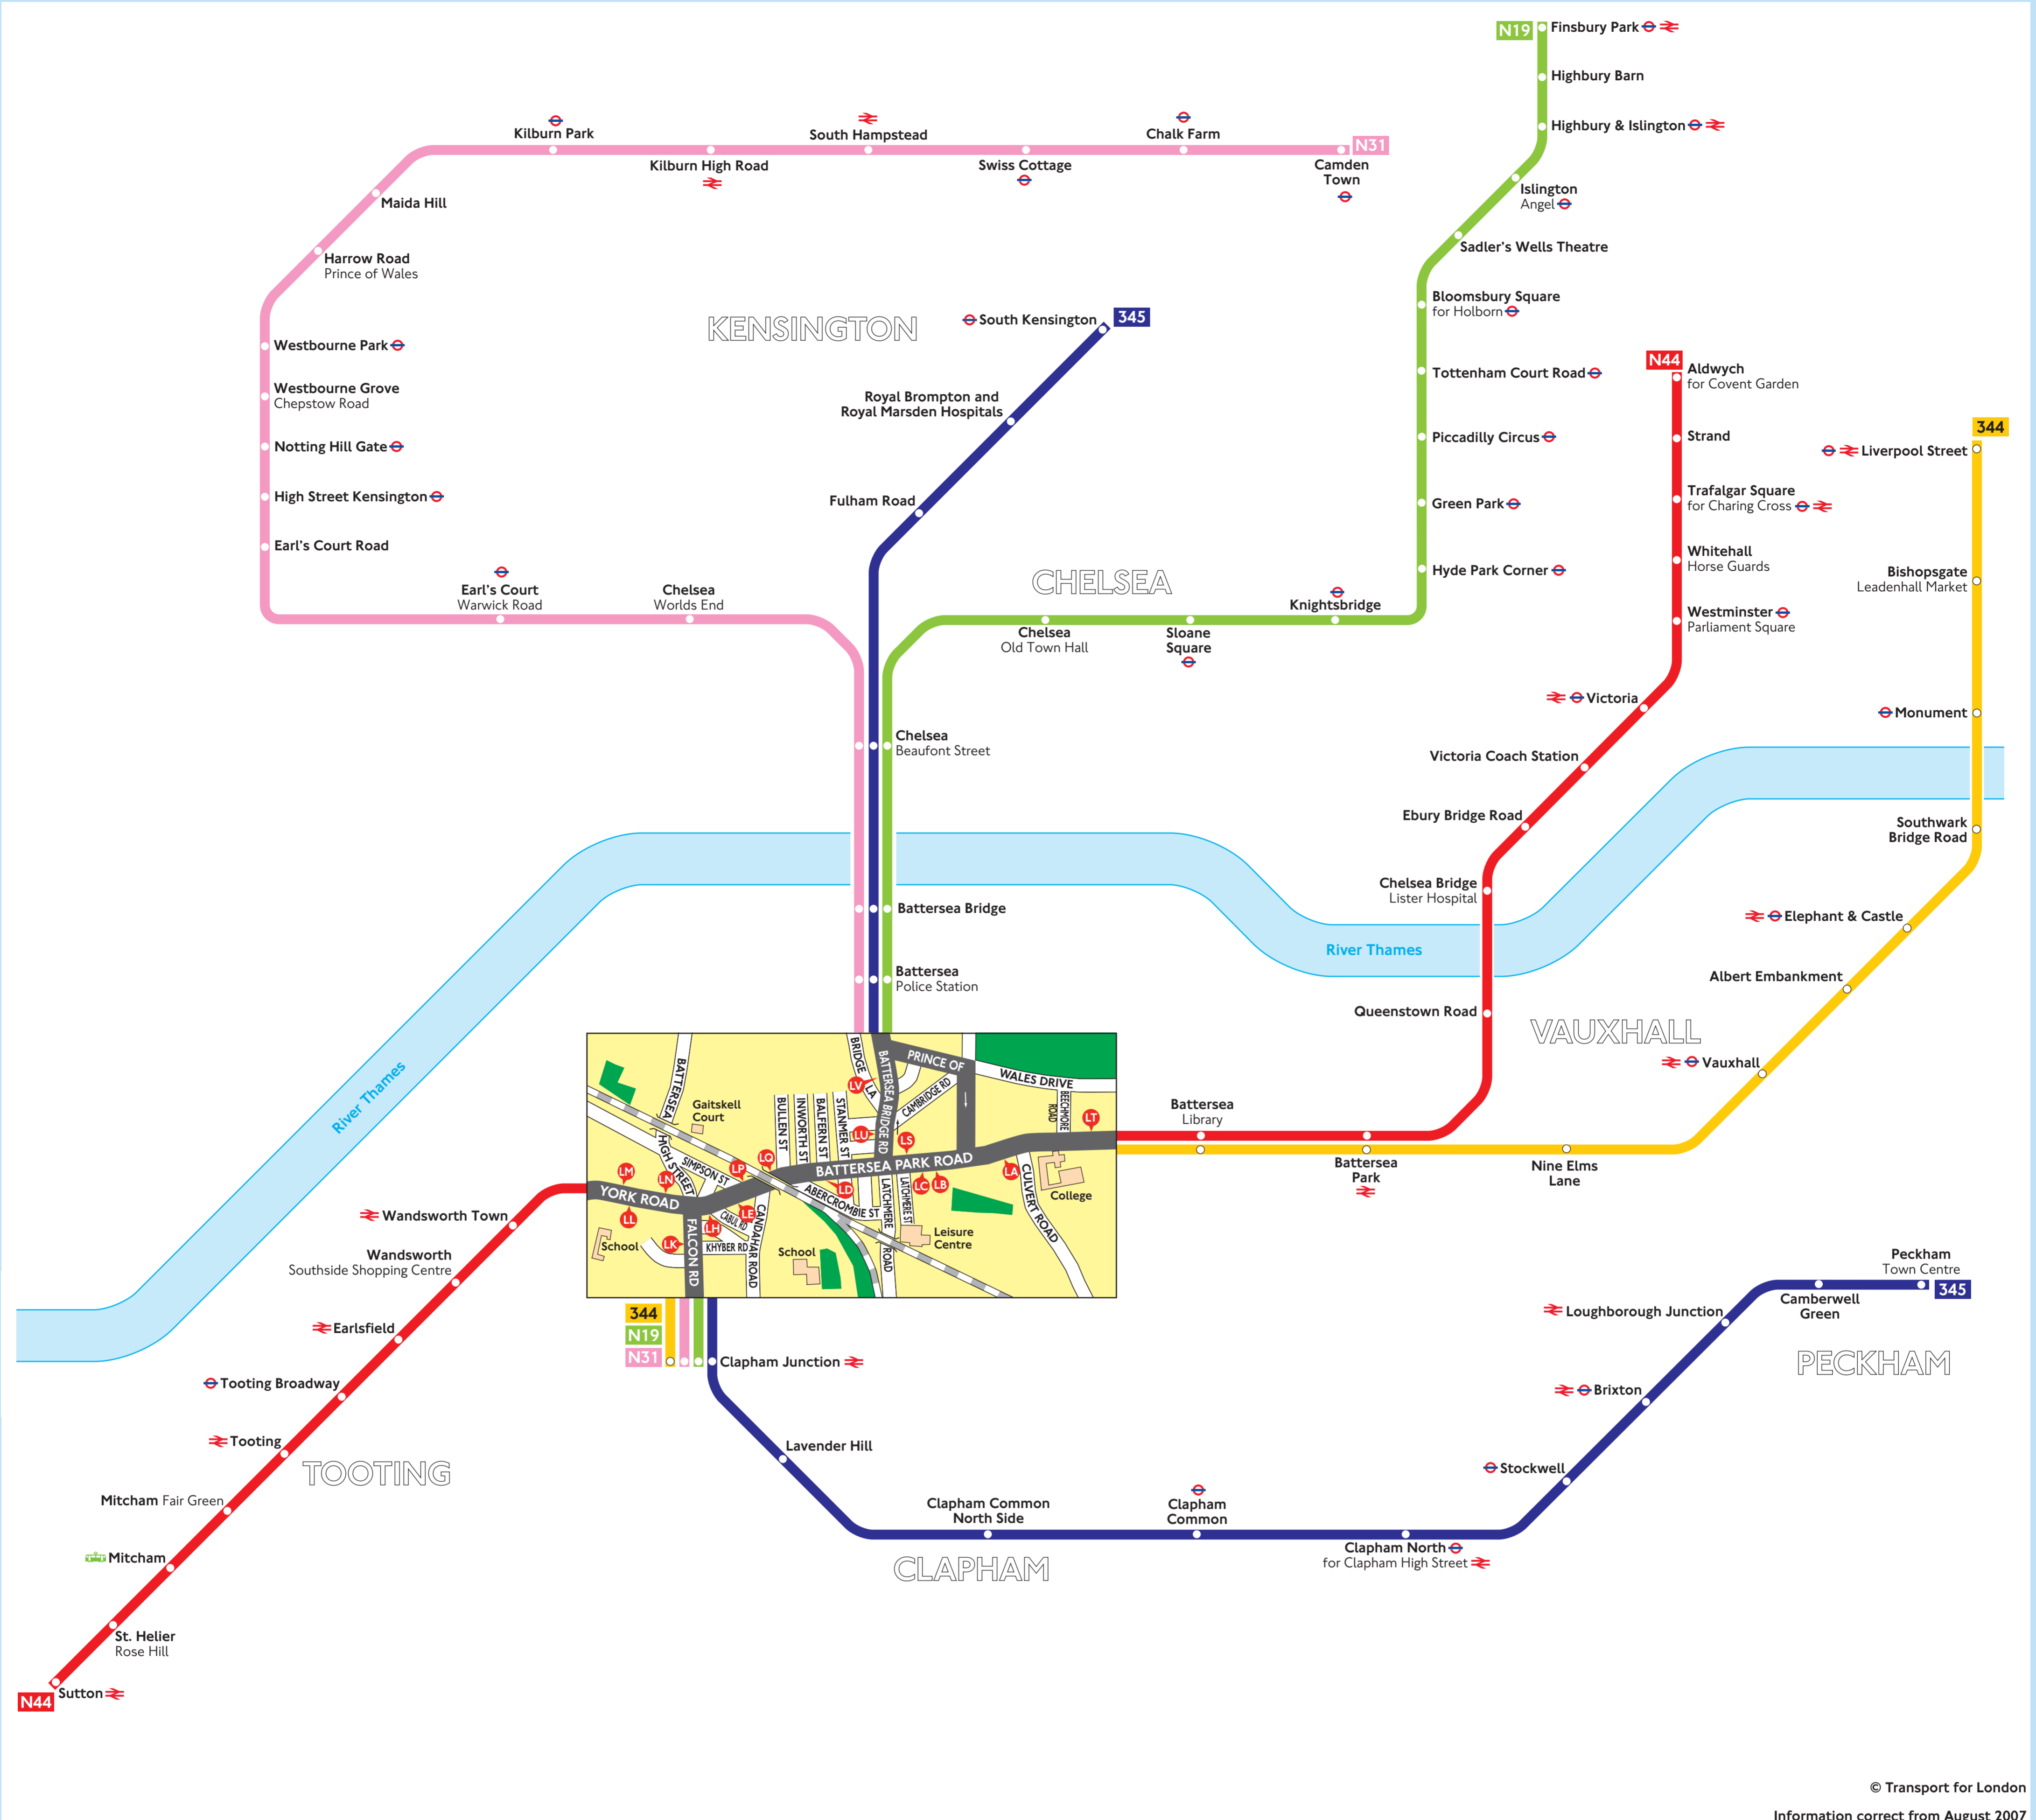

Night buses from Battersea Latchmere

© Transport for London
Information correct from August 2007

- Key**
- Connections with Underground
 - Connections with National Rail
 - Connections with Tramlink

Red discs show the bus stop you need for your chosen bus service. The disc **A** appears on the top of the bus stop in the street (see map of town centre in centre of diagram).

Destination	Bus routes	Bus stops
F		
Finsbury Park	N19	
Fulham Road	345	
G		
Green Park	N19	
H		
Harrow Road Prince of Wales	N31	
Highbury & Islington	N19	
Highbury Barn	N19	
High Street Kensington	N31	
Hyde Park Corner	N19	
I		
Islington Angel	N19	
K		
Kilburn High Road	N31	
Kilburn Park	N31	
Knightsbridge	N19	
L		
Lavender Hill	345	
Liverpool Street	344	
Loughborough Junction	345	
M		
Maida Hill	N31	
Mitcham and Fair Green	N44	
Monument	344	
N		
Nine Elms Lane	344	
Notting Hill Gate	N31	
P		
Peckham Town Centre	345	
Piccadilly Circus	N19	
Q		
Queenstown Road	N44	

Destination	Bus routes	Bus stops
R		
Royal Brompton Hospital and Royal Marsden Hospitals	345	
S		
Sadler's Wells Theatre	N19	
St. Helier Rose Hill	N44	
Sloane Square	N19	
South Hampstead	N31	
South Kensington	345	
Southwark Bridge Road	344	
Southwark Street		
Stockwell	345	
Strand	N44	
Sutton	N44	
Swiss Cottage	N31	
T		
Tooting	N44	
Tooting Broadway	N44	
Tottenham Court Road	N19	
Trafalgar Square for Charing Cross	N44	
V		
Vauxhall	344	
Victoria	N44	
W		
Wandsworth	N44	
Southside Shopping Centre		
Wandsworth Town	N44	
Westbourne Grove Chepstow Road	N31	
Westbourne Park	N31	
Westminster Parliament Square	N44	
Whitehall Horse Guards	N44	