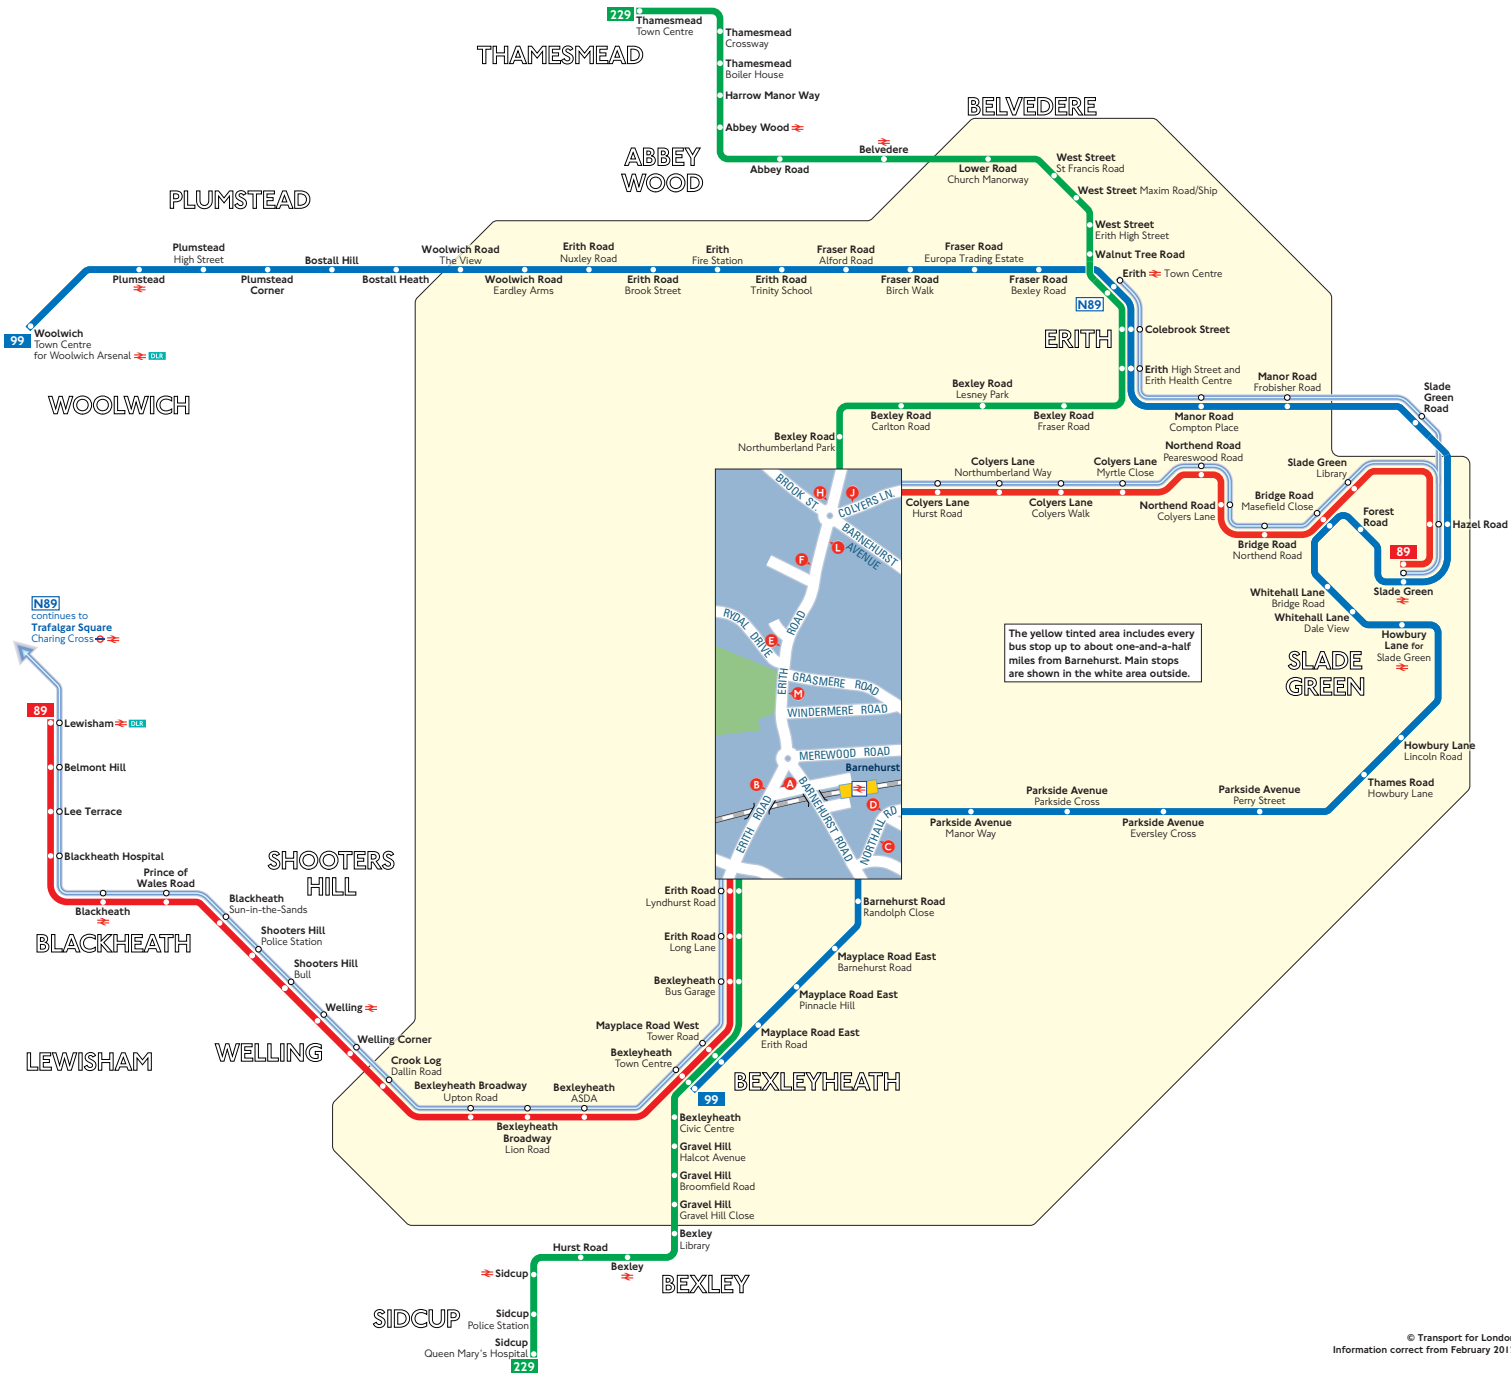

Buses from Barnehurst

Key

- 89 Day buses in black
- N89 Night buses in blue
- Connections with London Underground
- Connections with National Rail
- Connections with Docklands Light Railway
- Connections with river boats

Red discs show the bus stop you need for your chosen bus service. The disc appears on the top of the bus stop in the street (see map of town centre in centre of diagram).

Route finder

Day buses

Bus route	Towards	Bus stops
89	Lewisham	A L M
	Slade Green	B E F J
99	Bexleyheath	C
	Woolwich	D
229	Sidcup	A L M
	Thamesmead	B E F H

Night buses

Bus route	Towards	Bus stops
N89	Erith	B E F J
	Trafalgar Square	A L M