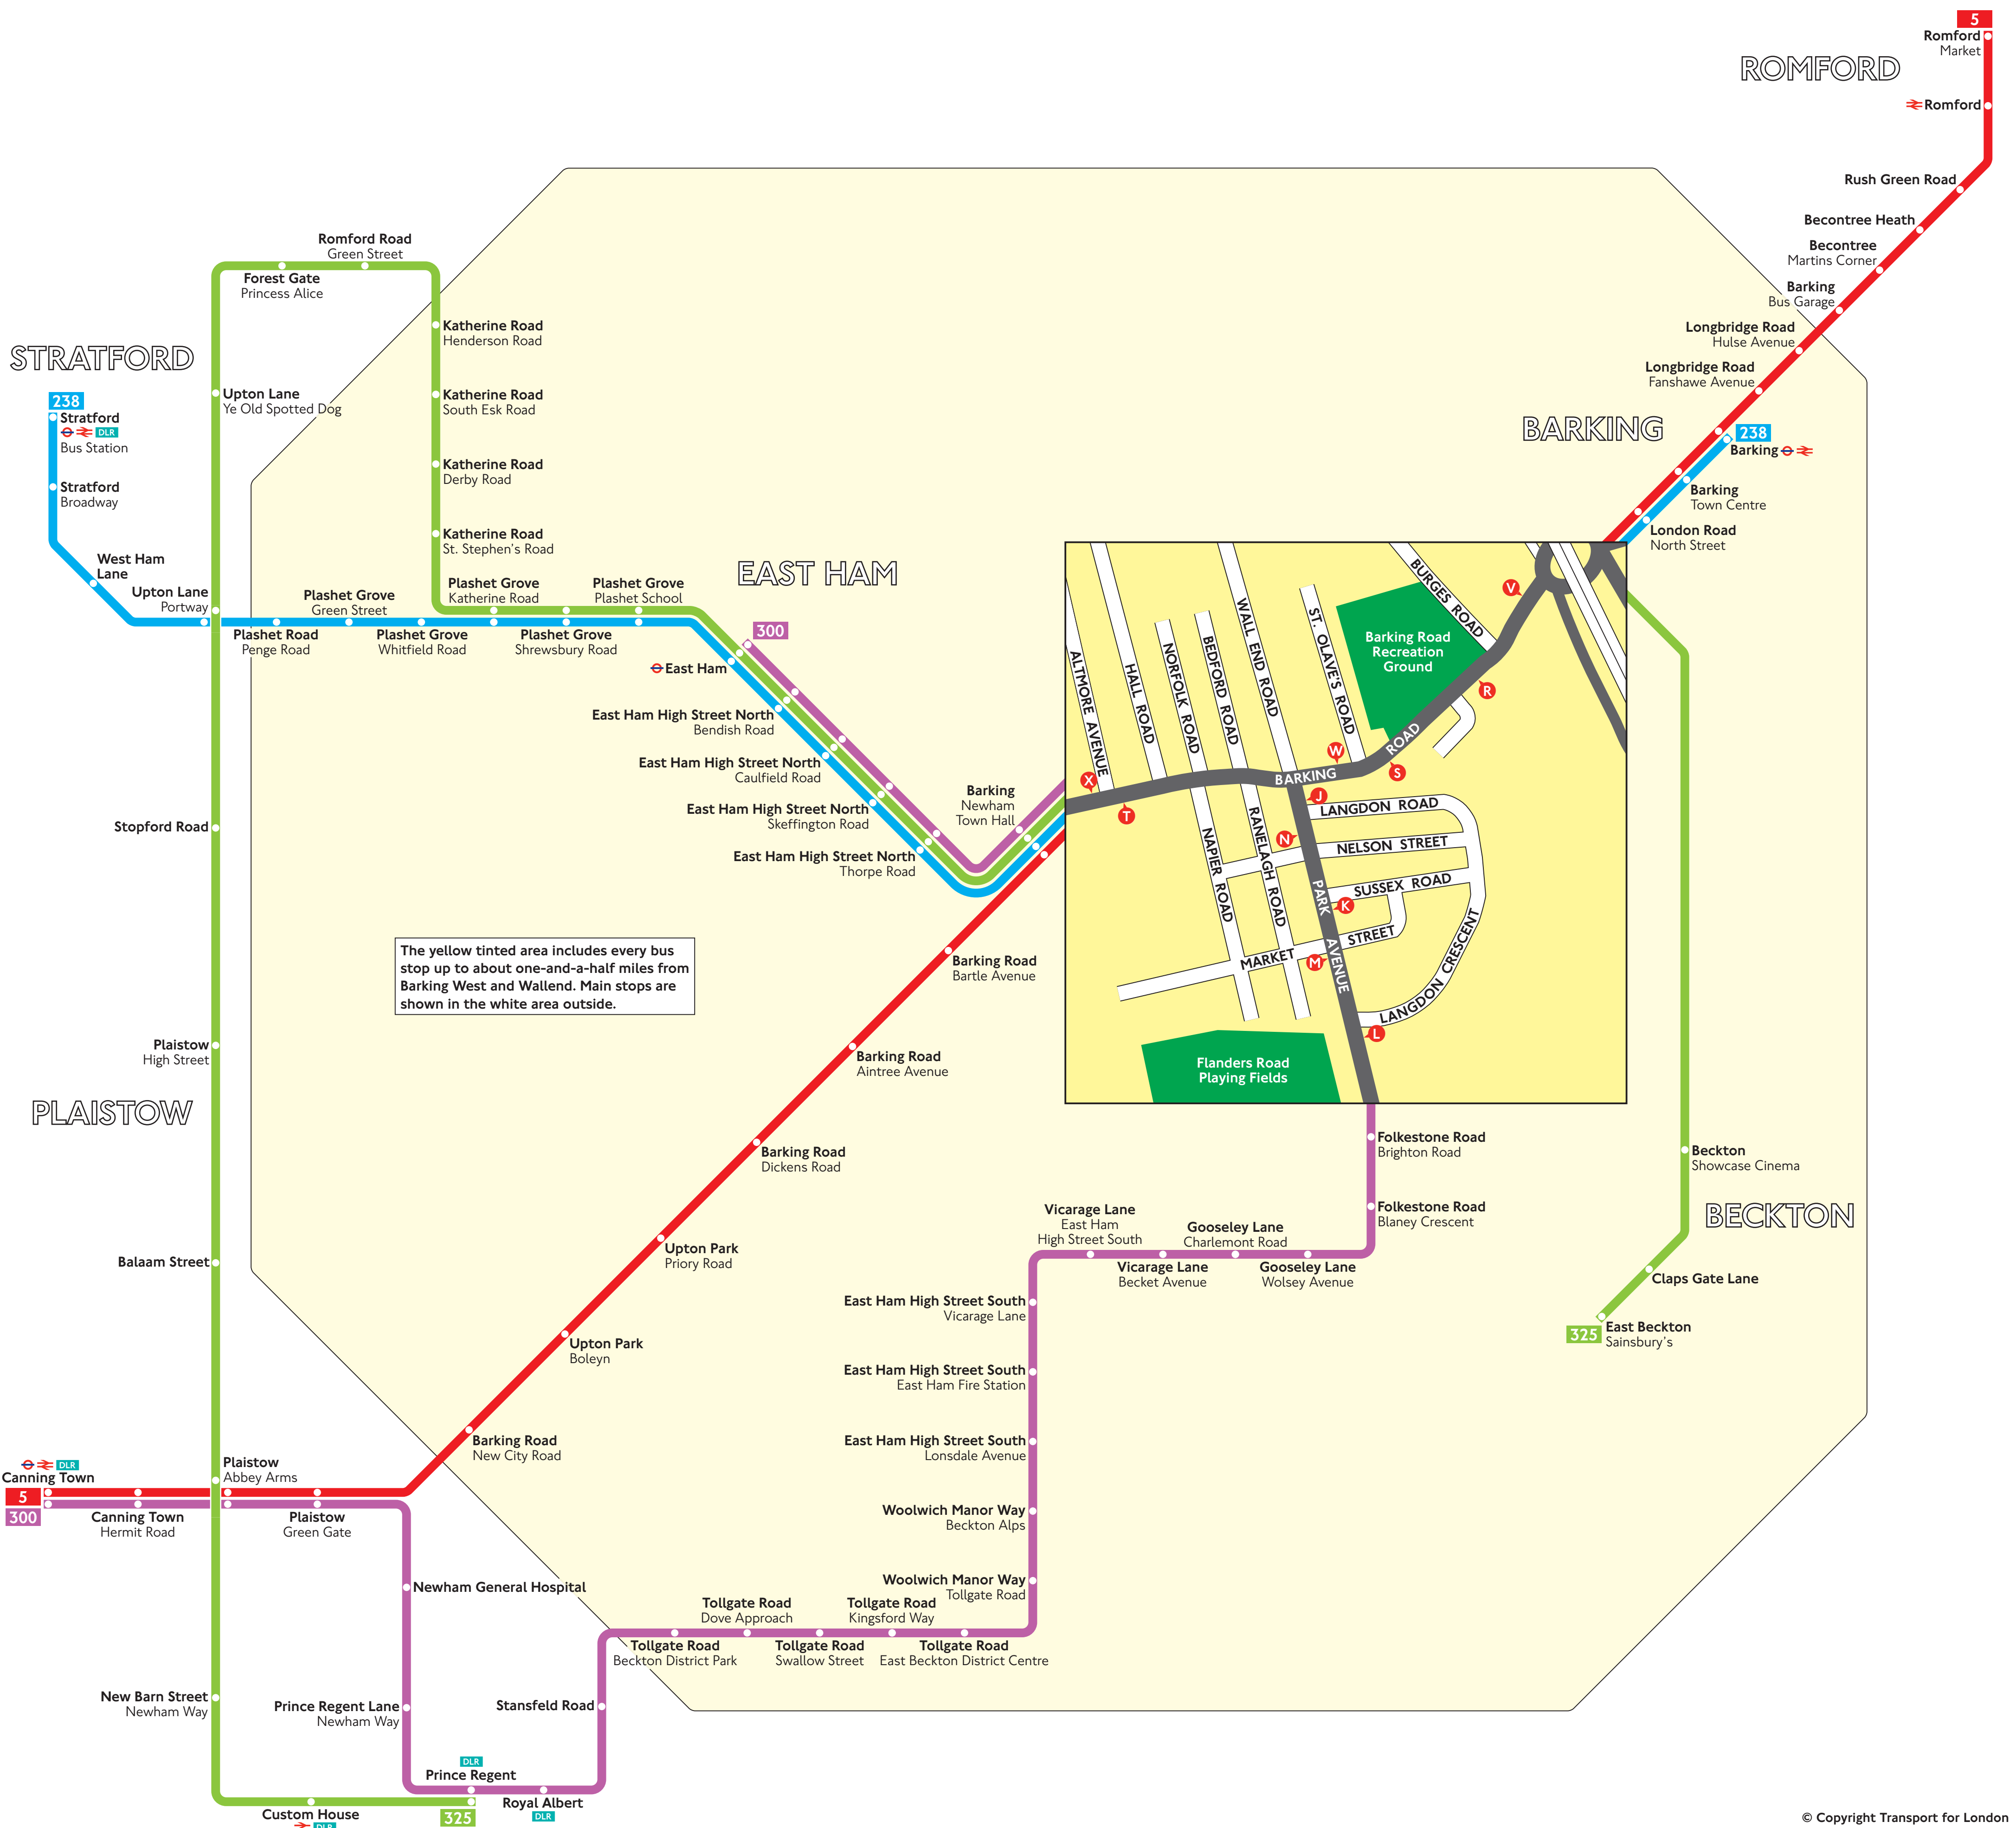

Buses from Barking West and Wallend

© Copyright Transport for London
Information correct from 25 August 2007

Key

- 5 Day buses in black
- N15 Night buses in blue
- Connections with Underground
- Connections with National Rail
- DLR Connections with Docklands Light Railway

Route finder

Day buses

Bus route	Towards	Bus stops
5	Canning Town	R S T
	Romford	V W X
238	Barking	V W X
	Stratford	R S T
300	Canning Town	J K L X
	East Ham	M N T
	East Beckton	V W X
	Prince Regent	R S T

Destination	Bus routes	Bus stops
Forest Gate Princess Alice	325	R S T
Gooseley Lane	300	J K L X
Katherine Road	325	R S T
Limehouse	N15	R S T
London Road North Street	5, 238, N15	V W X
Longbridge Road	5, N15	V W X
Marble Arch	N15	R S T
Monument	N15	R S T
New Barn Street Newham Way	325	R S T
Newham General Hospital	300	J K L X
Oxford Circus	N15	R S T
Paddington	N15	R S T
Piccadilly Circus	N15	R S T
Plaistow Abbey Arms	5, 325, N15	R S T
Plaistow Green Gate	300	J K L X
Plaistow High Street	5, N15	R S T
Plaistow High Street	300	J K L X
Plaistow High Street	325	R S T
Plasht Grove Green Street and Whitfield Road	238	R S T
Plasht Grove Katherine Road, Plasht School and Shrewsbury Road	238, 325	R S T

Destination	Bus routes	Bus stops
Plasht Road Penge Road	238	R S T
Poplar All Saints	N15	R S T
Prince Regent	300	J K L X
Prince Regent Lane Newham Way	325	R S T
Prince Regent Lane Newham Way	300	J K L X
Romford	5, N15	V W X
Romford Market	5, N15	V W X
Romford Road Green Street	325	R S T
Royal Albert	300	J K L X
Rush Green Road	5, N15	V W X
Stansfeld Road	300	J K L X
Stopford Road	325	R S T
Stratford Broadway	238	R S T
Stratford	238	R S T
Tollgate Road	300	J K L X
Trafalgar Square for Charing Cross	N15	R S T
Upton Lane Portway	238, 325	R S T
Upton Lane Ye Old Spotted Dog	325	R S T
Upton Park	5, N15	R S T
Vicarage Lane	300	J K L X
West Ham Lane	238	R S T
Woolwich Manor Way	300	J K L X