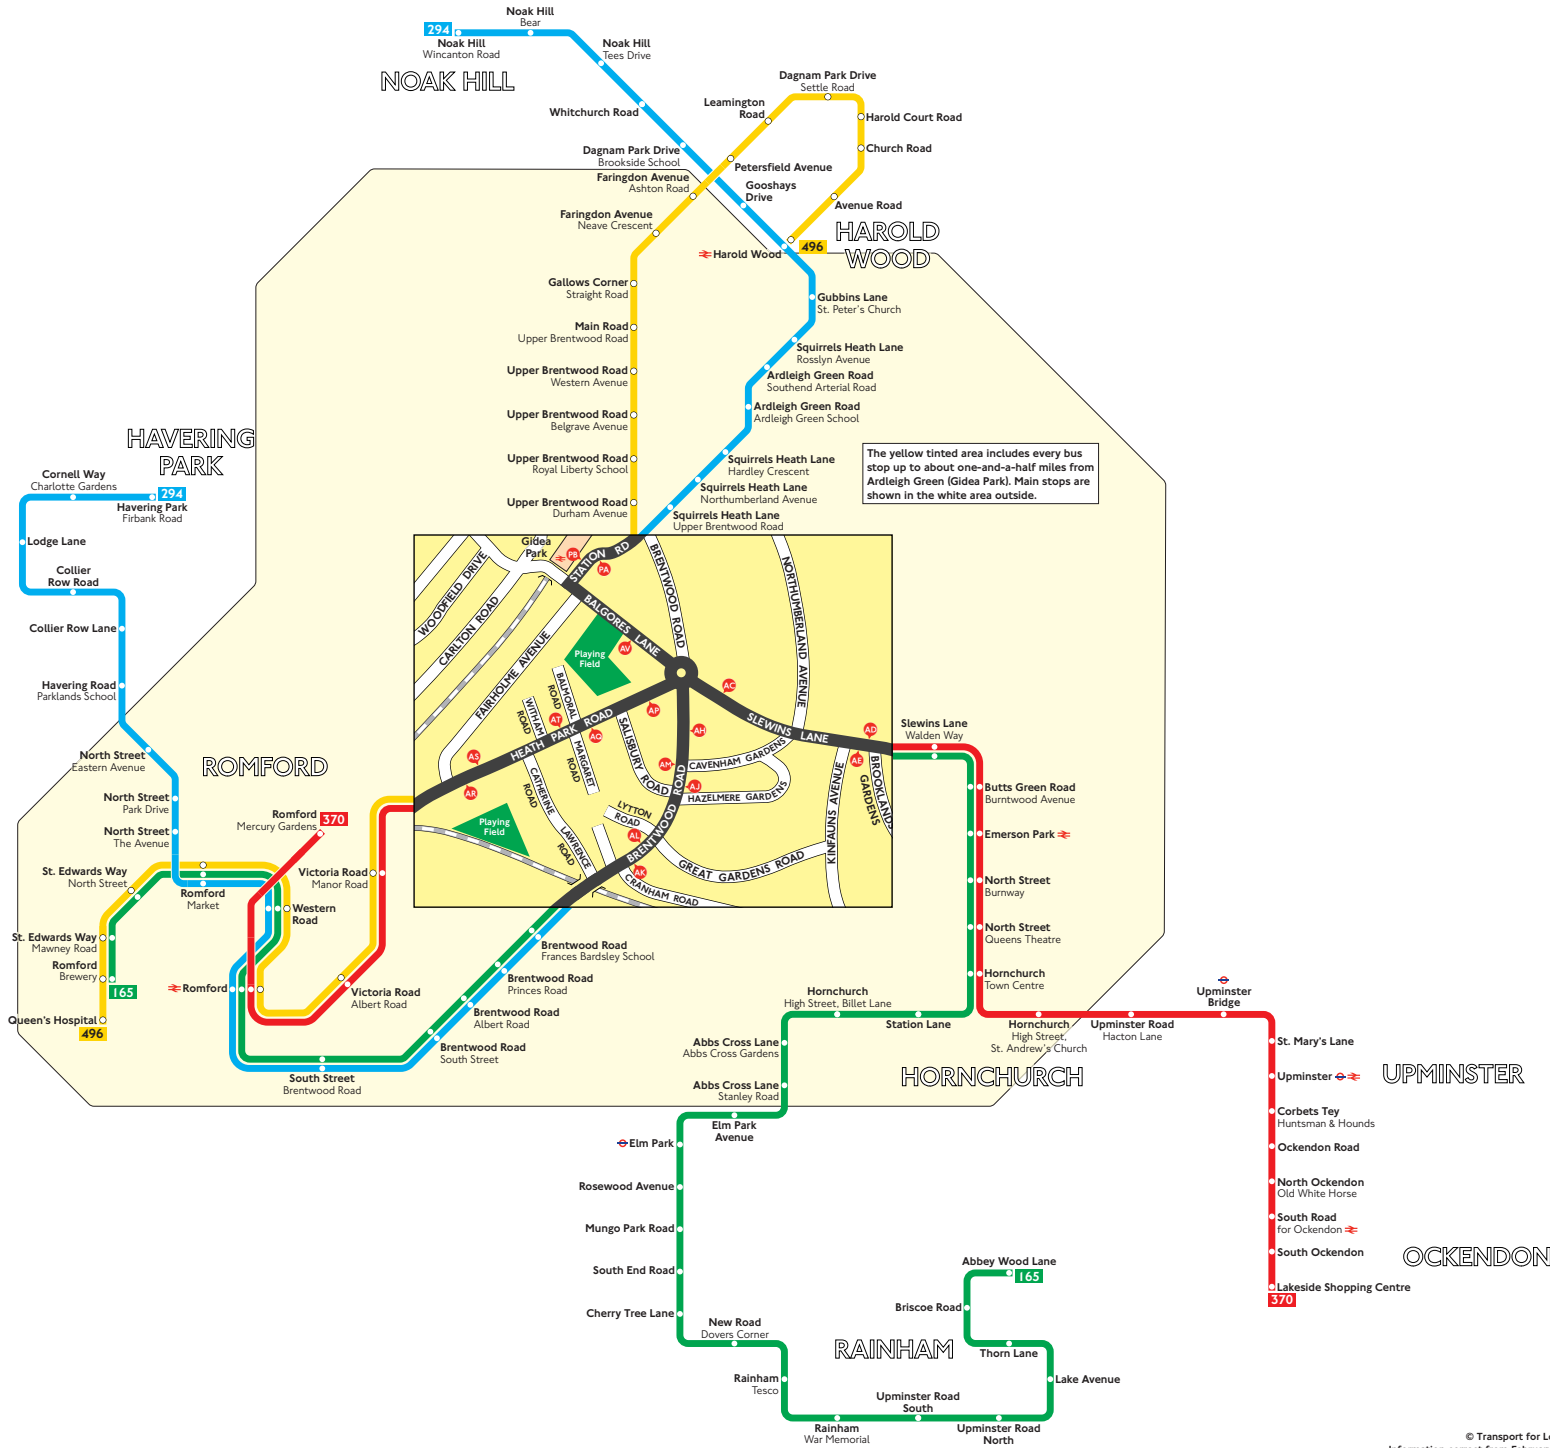

Buses from Ardleigh Green (Gidea Park)

Key

- Connections with Underground
- Connections with National Rail

Red discs show the bus stop you need for your chosen bus service. The disc **A** appears on the top of the bus stop in the street (see map of town centre in centre of diagram).

Route finder

Day buses

Bus route	Towards	Bus stops
165	Rainham	AC AD AL AM
	Romford	AB AH AJ AK
294	Havering Park	AD AM AV PB
	Noak Hill	AD AM AV PB
370	Lakeside Shopping Centre	AC AD AS AT
	Romford	AB AP AC AR
496	Harold Wood	AB AT AV PB
	Romford	AP AC AR PA