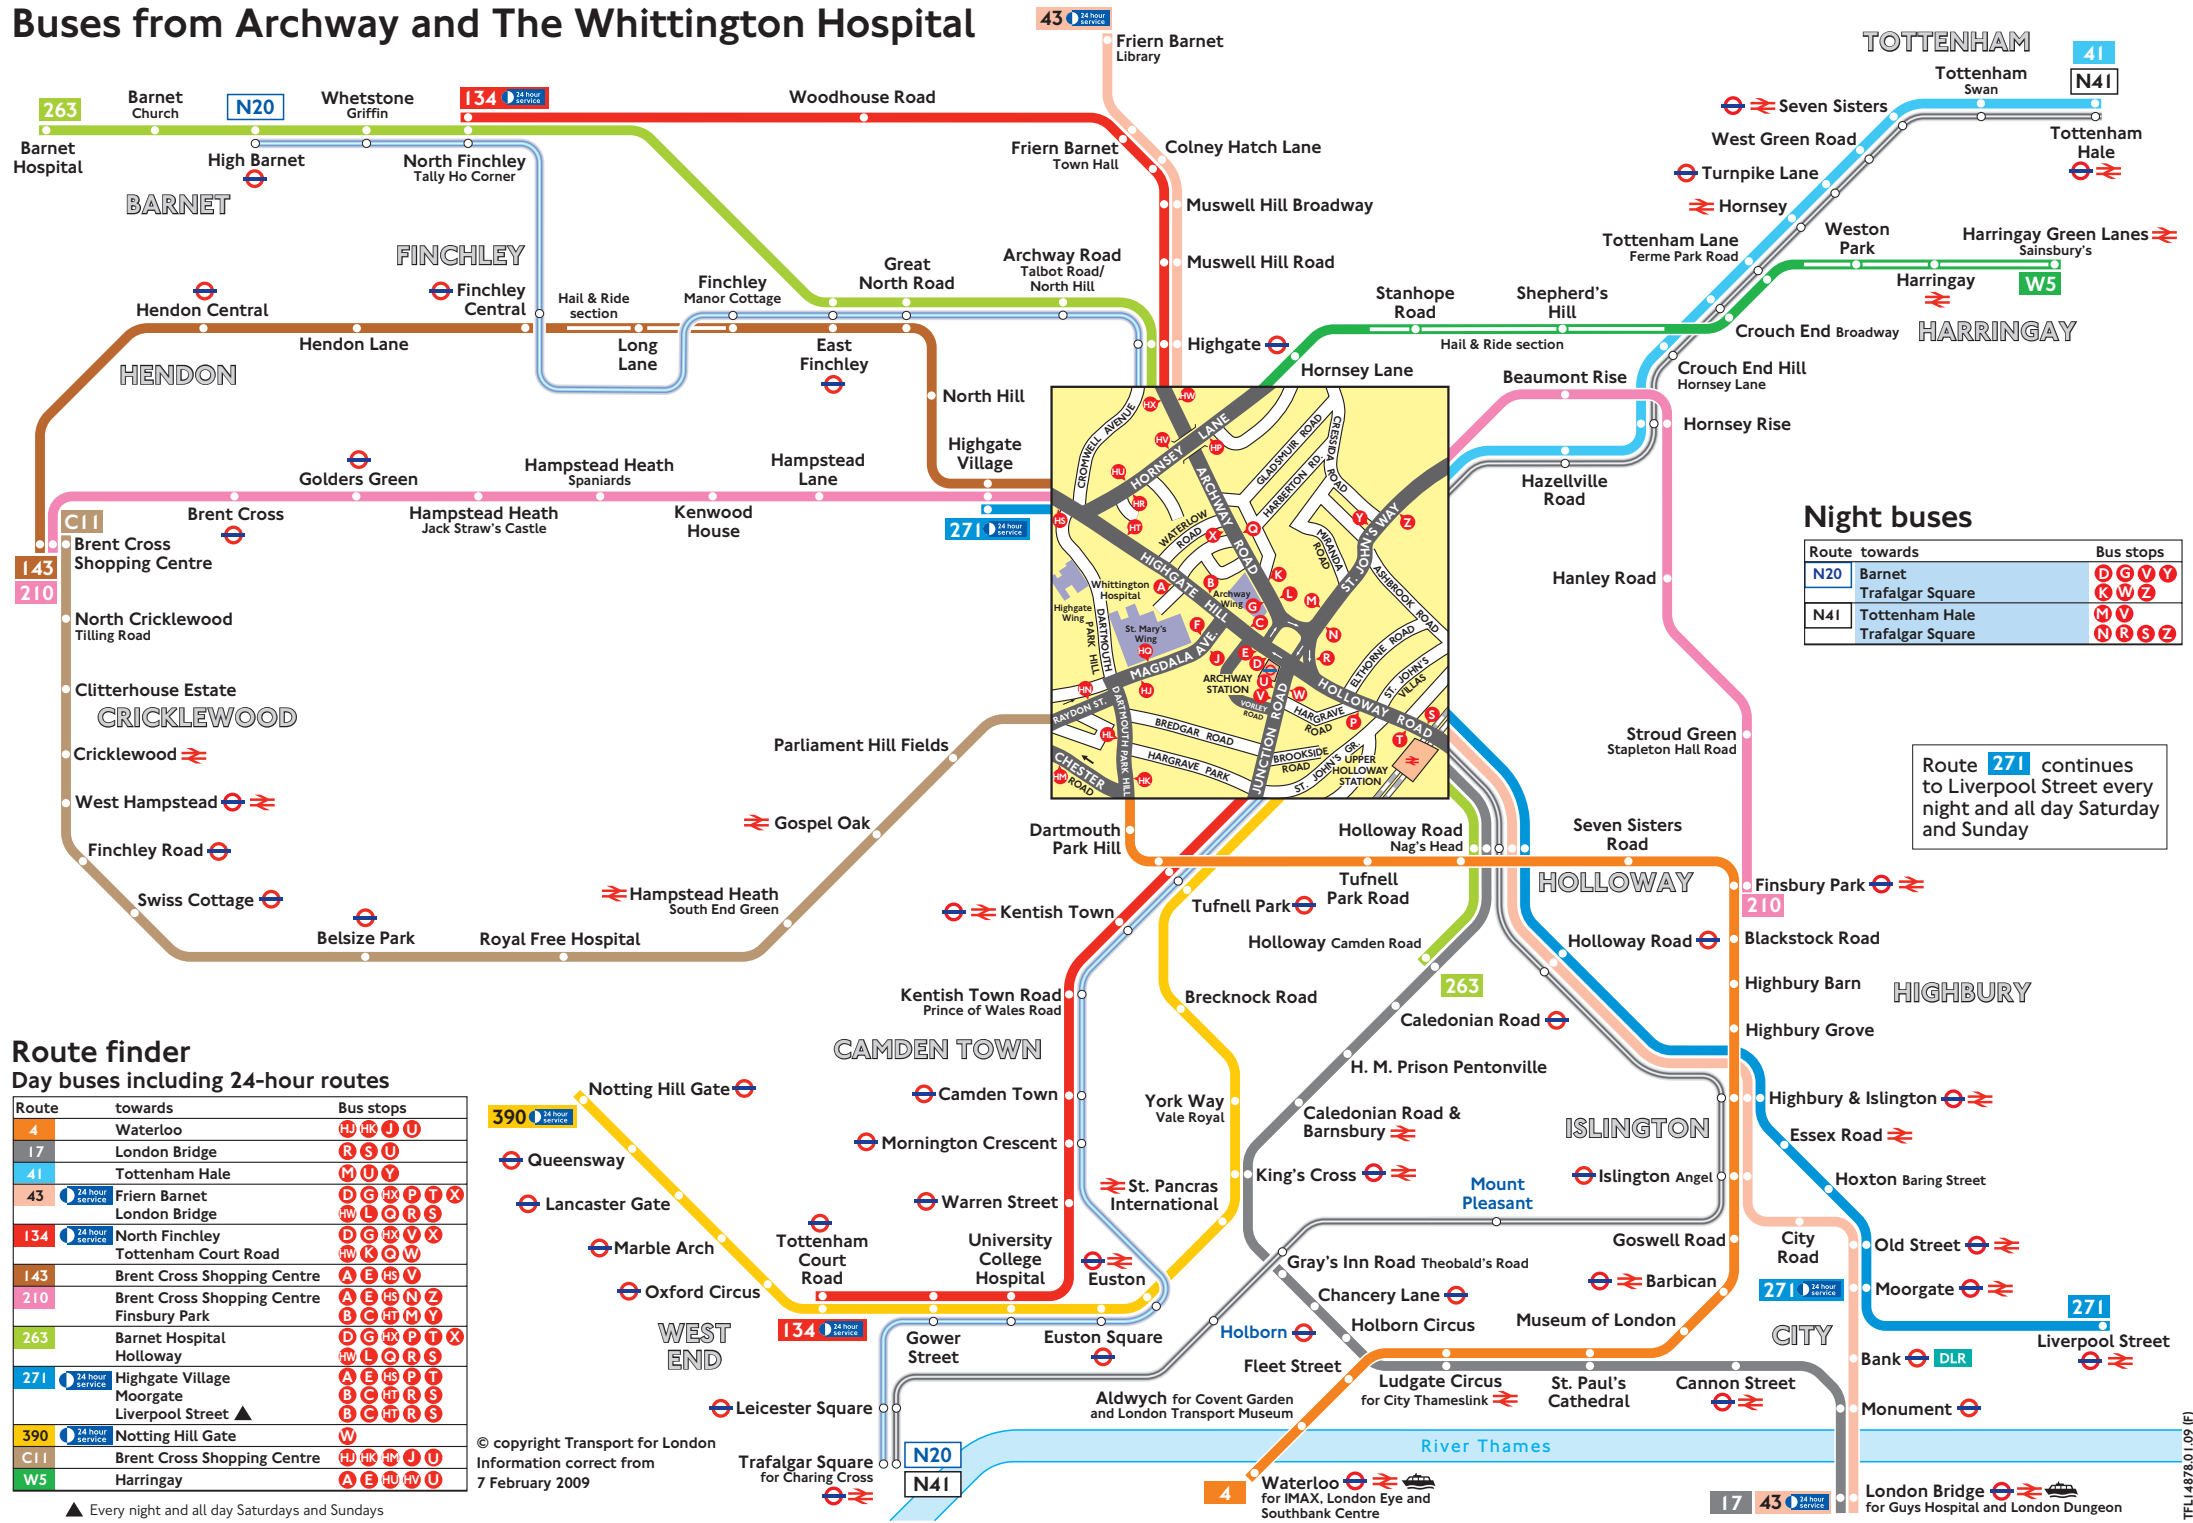

Buses from Archway and The Whittington Hospital

Night buses

Route	towards	Bus stops
N20	Barnet	D G V Y
N41	Tottenham Hale	K W Z
N41	Trafalgar Square	M V
N41	Trafalgar Square	N R S Z

Route 271 continues to Liverpool Street every night and all day Saturday and Sunday

Route finder

Day buses including 24-hour routes

Route	towards	Bus stops
4	Waterloo	H K L U
17	London Bridge	R S U
41	Tottenham Hale	M U Y
43	Friern Barnet London Bridge	D G H P T X H W L O R S
134	North Finchley Tottenham Court Road	D G H V X H W K O W
143	Brent Cross Shopping Centre	A E H S V
210	Brent Cross Shopping Centre Finsbury Park	A E H S N Z B C H T M Y
263	Barnet Hospital Holloway	D G H P T X H W L O R S
271	Highgate Village Moorgate Liverpool Street ▲	A E H S P T B C H T R S B C H T R S
390	Notting Hill Gate	W
C11	Brent Cross Shopping Centre	H K H J U
W5	Harringay	A E H W U

▲ Every night and all day Saturdays and Sundays

© copyright Transport for London
Information correct from
7 February 2009