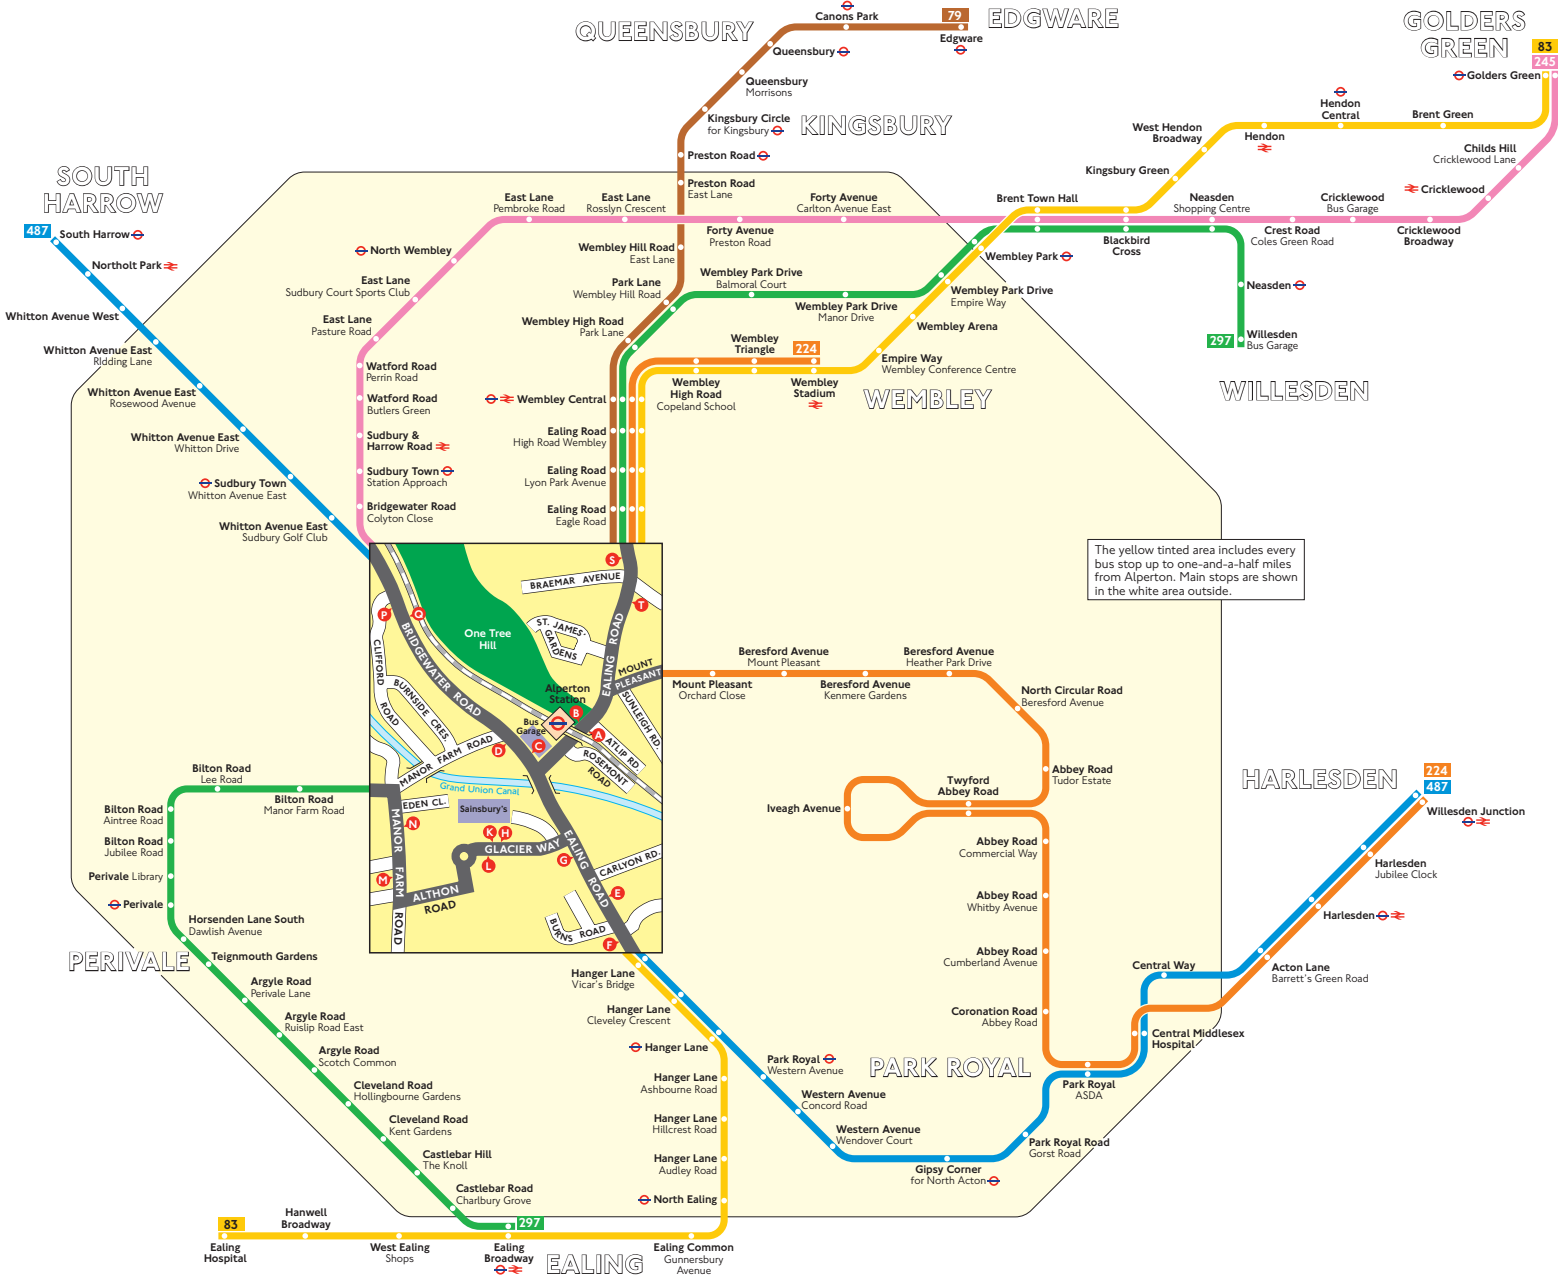

Buses from Alperton

Key

- Connections with Underground
- Connections with National Rail

Red discs show the bus stop you need for your chosen bus service. The disc **A** appears on the top of the bus stop in the street (see map of town centre in centre of diagram).

Route finder

Day buses including 24-hour routes

Bus route	Towards	Bus stops
79	Edgware	B K S
83	Ealing Hospital	A E T
	Golders Green	B F G S
224	Wembley Stadium	A B K S
	Willesden Junction	A B H T
245	Golders Green	D K P
297	Ealing Broadway	A L M T
	Willesden	B K N S
487	South Harrow	D F G P
	Willesden Junction	C E O