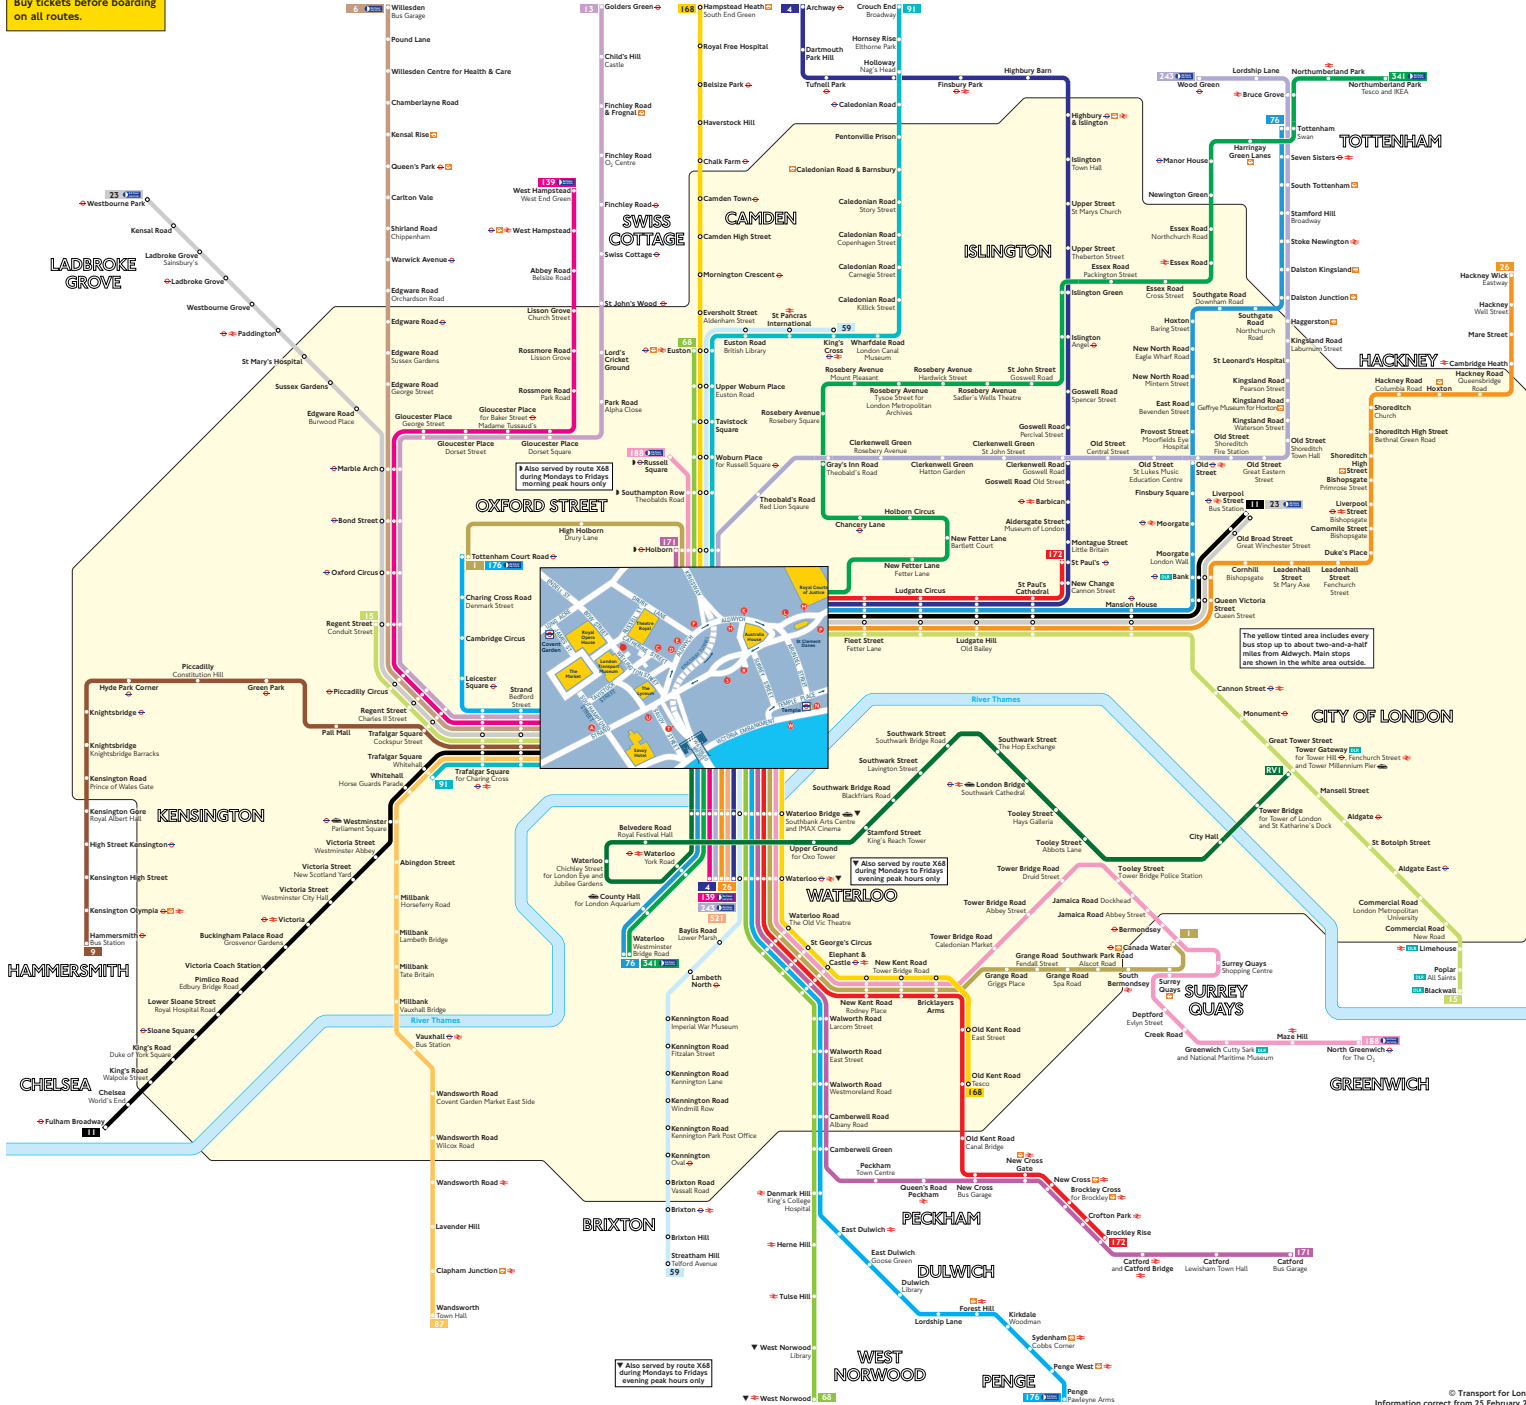

Buses from Aldwych

Buy tickets before boarding on all routes.

Key

- Connections with London Underground
- Connections with London Overground
- Connections with National Rail
- DLR Connections with Docklands Light Railway
- Connections with river boats
- Connections with Tramlink
- Mondays to Fridays only
- Mondays to Fridays morning peak hours only
- Mondays to Fridays evening peak hours only

Red discs show the bus stop you need for your chosen bus service. The disc appears on the top of the bus stop in the street (see map of town centre in centre of diagram).

Route finder Day buses including 24-hour services

Bus route	Towards	Bus stops
1	Canada Water Tottenham Court Road	P T
4	Archway Waterloo	P D L T
6	Willesden	R U
9	Hammersmith Liverpool Street	R U
11	Fulham Broadway Liverpool Street	P R U
13	Golders Green	A D M
15	Blackwall Regent Street	A D L
23	Liverpool Street Westbourne Park	P R U
26	Hackney Wick Waterloo	D M T
59	King's Cross Streatham Hill	P T
68	Euston	F T
76	Tottenham Waterloo	D K S T
87	Wandsworth	R U
91	Crouch End Broadway Trafalgar Square	A F
139	Waterloo	K R U
168	West Hampstead Hampstead Heath	T U
171	Old Kent Road Tesco	P T
172	Catford Holborn	K S
176	Brockley Rise St Paul's	P T
188	Penge Tottenham Court Road	D M T
243	North Greenwich Russell Square	A K S
341	Waterloo	T U
521	Wood Green Northumberland Park	E L T
RVI	Waterloo	P S
X68	Tower Gateway Russell Square	K S
	West Croydon Limited Stop	P T

Night buses
For night bus information, please see separate poster.