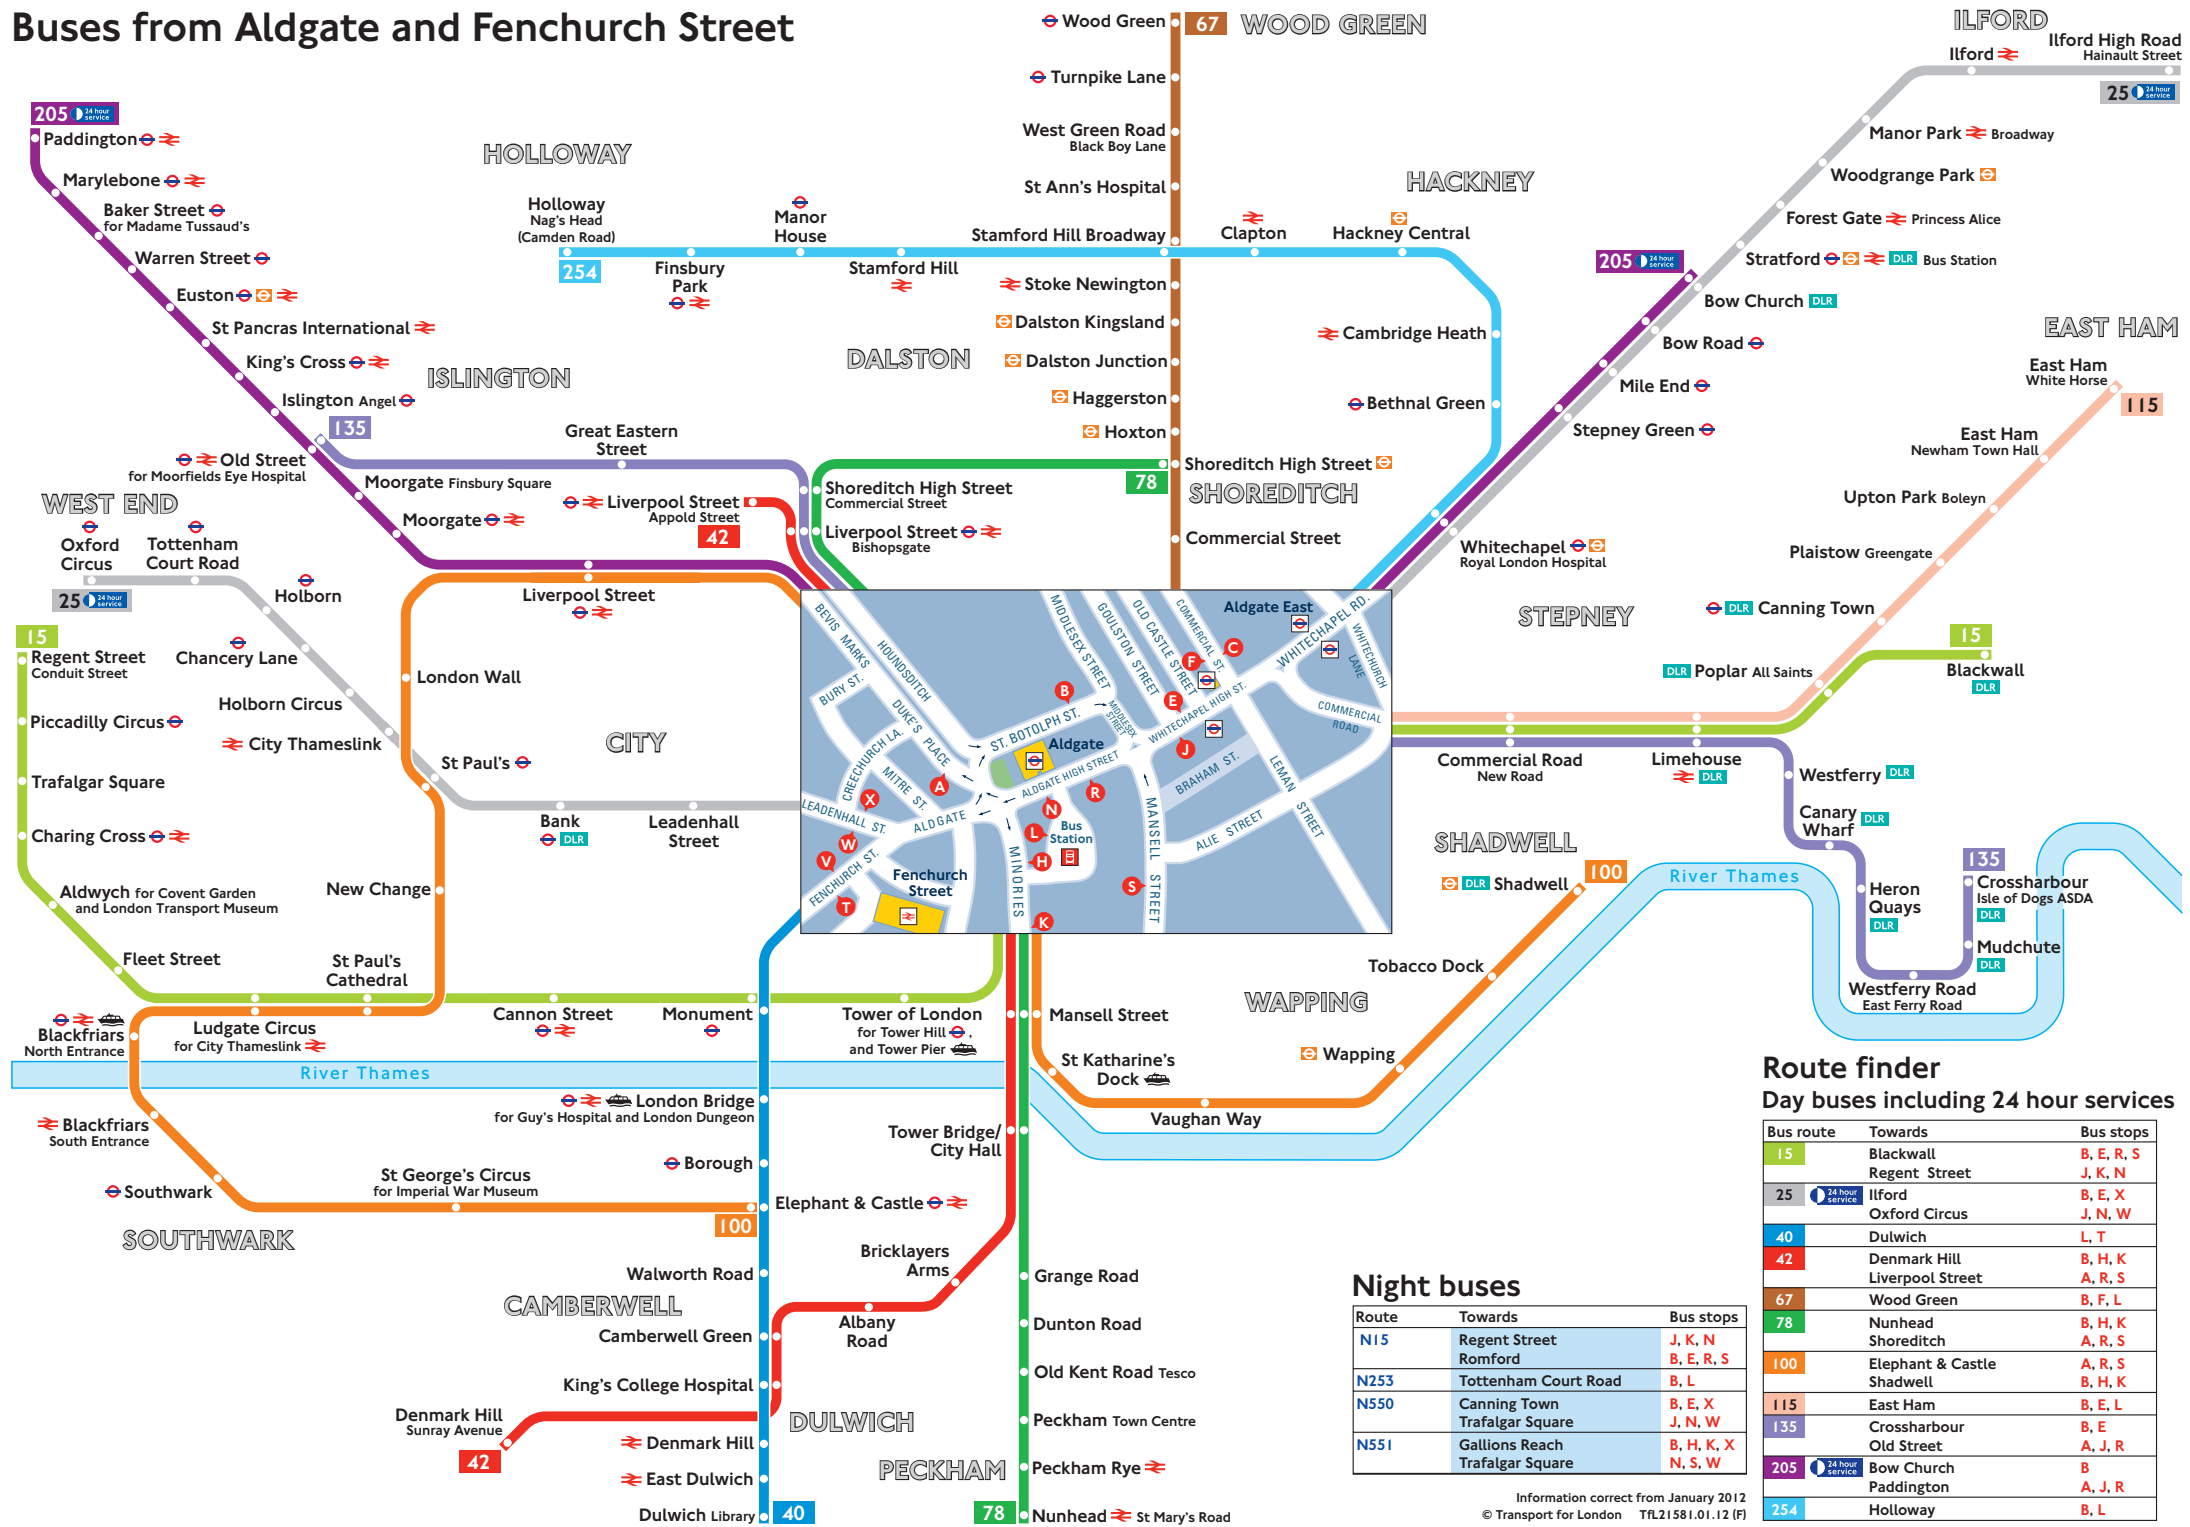

Buses from Aldgate and Fenchurch Street

Route finder Day buses including 24 hour services

Bus route	Towards	Bus stops
15	Blackwall Regent Street	B, E, R, S J, K, N
25	Ilford Oxford Circus	B, E, X J, N, W
40	Dulwich	L, T
42	Denmark Hill Liverpool Street	B, H, K A, R, S
67	Wood Green	B, F, L
78	Nunhead Shoreditch	B, H, K A, R, S
100	Elephant & Castle Shadwell	A, R, S B, H, K
115	East Ham	B, E, L
135	Crossharbour Old Street	B, E A, J, R
205	Bow Church Paddington	B A, J, R
254	Holloway	B, L

Night buses

Route	Towards	Bus stops
N15	Regent Street Romford	J, K, N B, E, R, S
N253	Tottenham Court Road	B, L
N550	Canning Town Trafalgar Square	B, E, X J, N, W
N551	Gallions Reach Trafalgar Square	B, H, K, X N, S, W

Information correct from January 2012
© Transport for London TFL21581.01.12 (F)