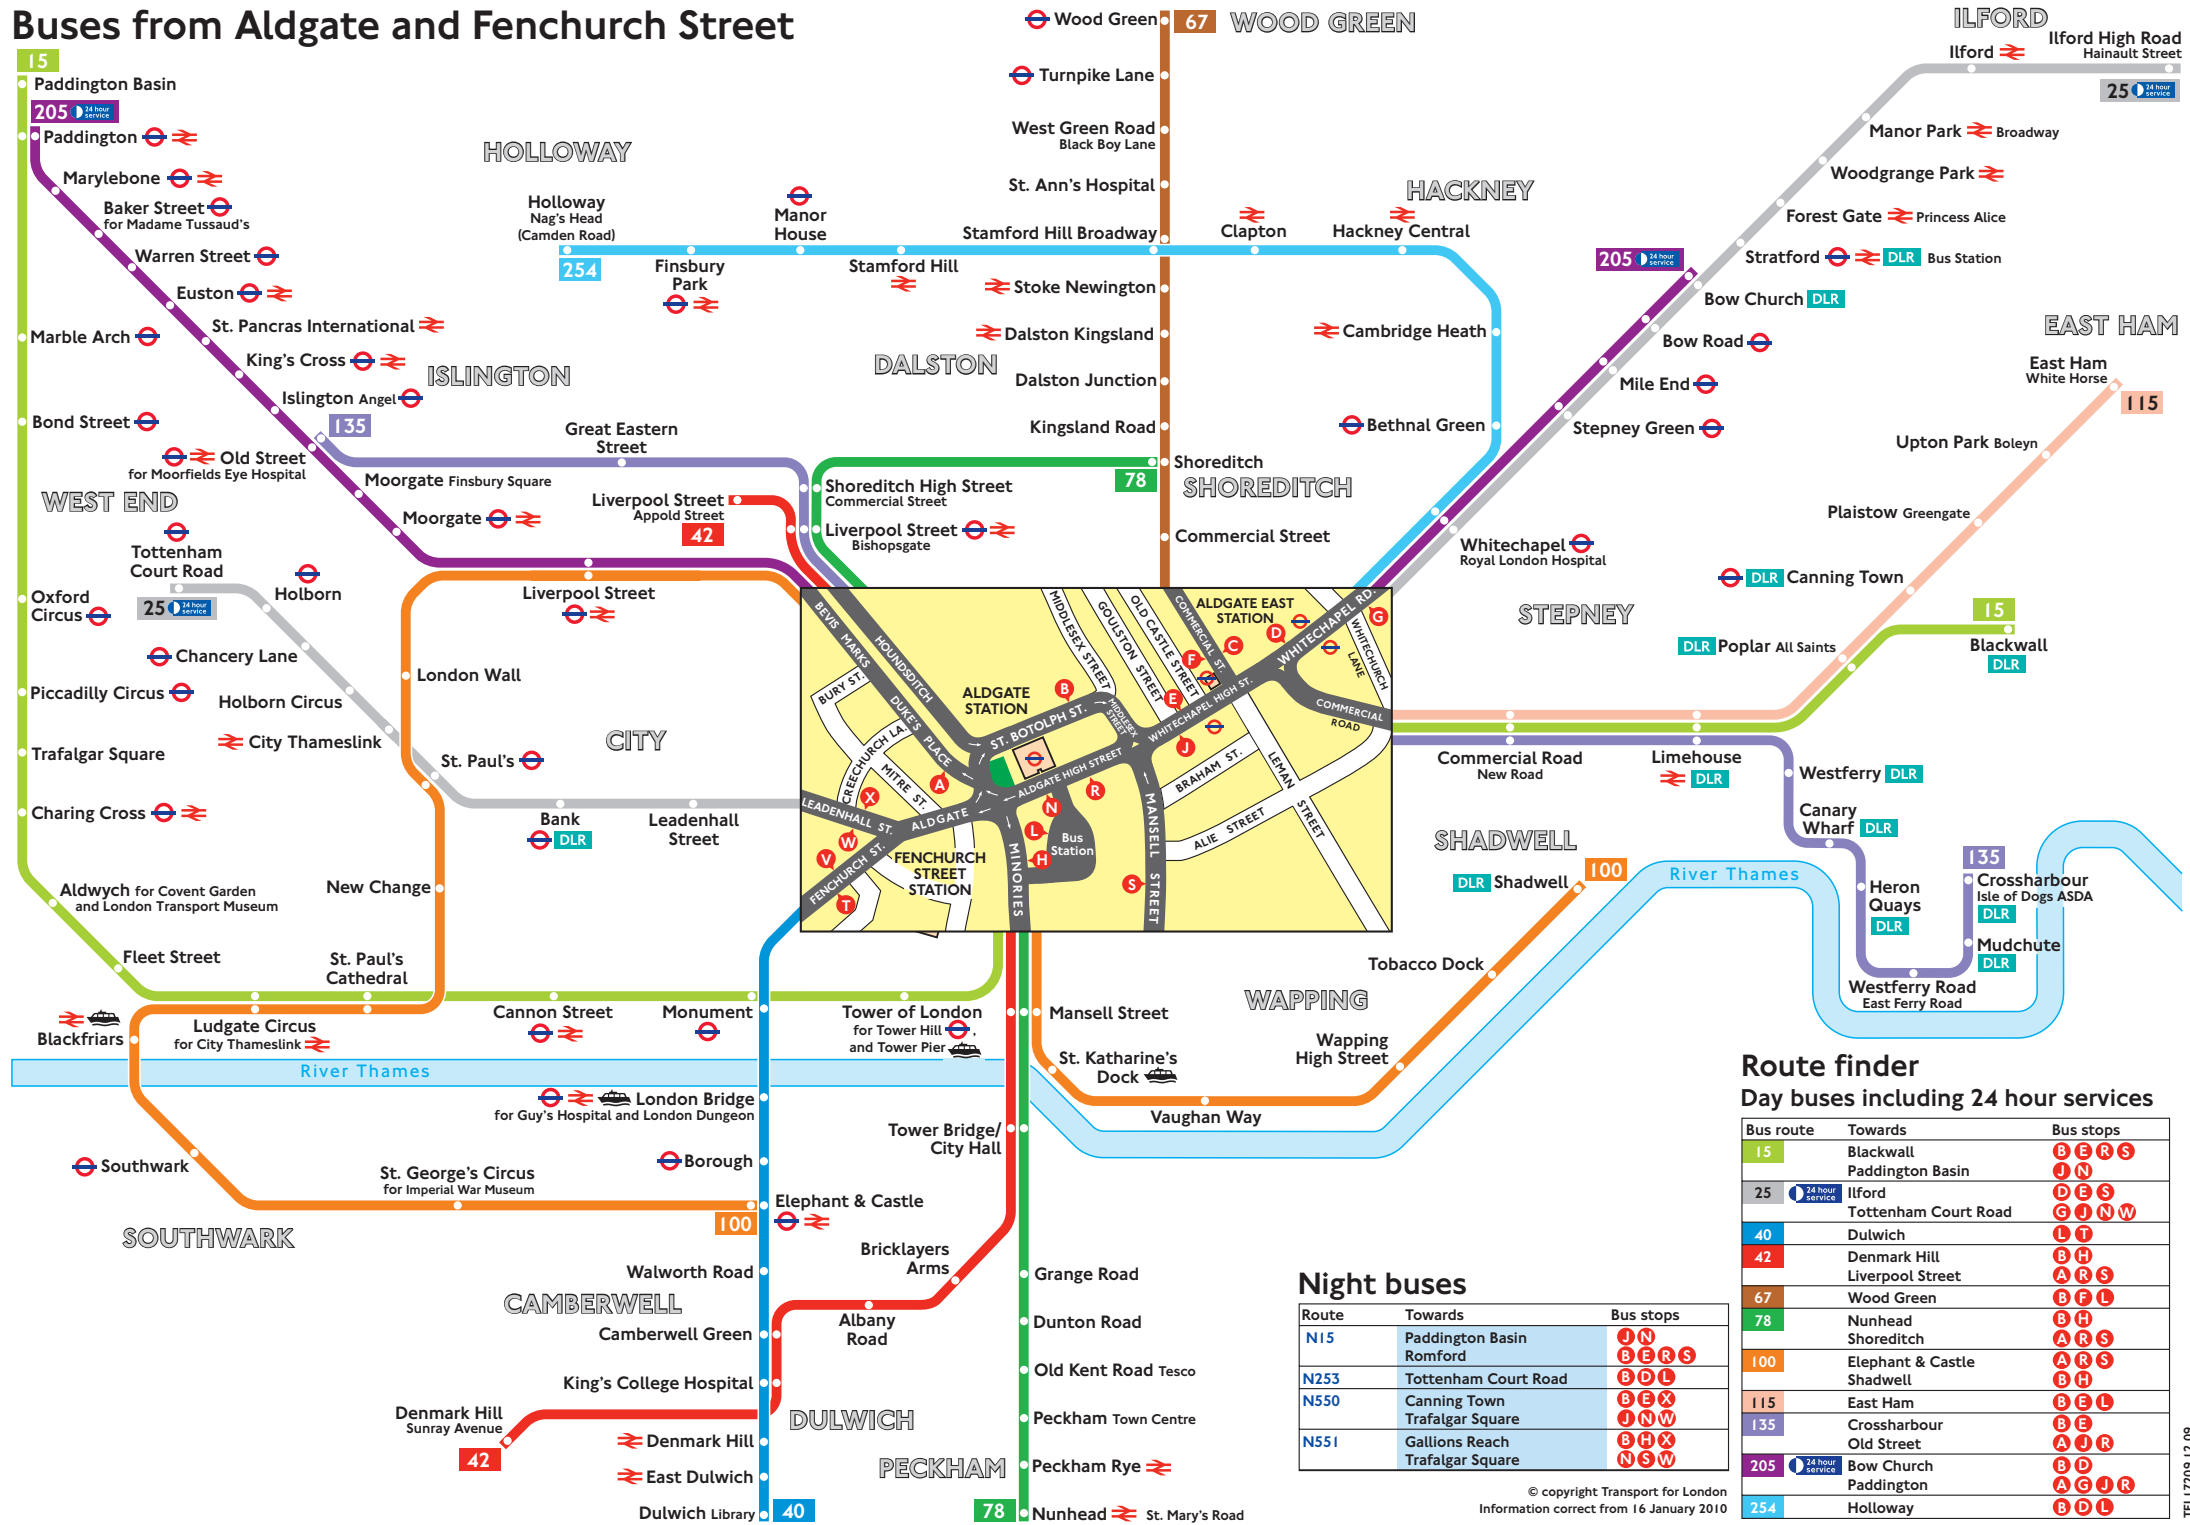

Buses from Aldgate and Fenchurch Street

Route finder

Day buses including 24 hour services

Bus route	Towards	Bus stops
15	Blackwall	B E R S
	Paddington Basin	J N
25	Ilford	D E S
	Tottenham Court Road	G J N W
40	Dulwich	L T
42	Denmark Hill	B H
	Liverpool Street	A R S
67	Wood Green	B F L
78	Nunhead	B H
	Shoreditch	A R S
100	Elephant & Castle	A R S
	Shadwell	B H
115	East Ham	B E L
135	Crossharbour	B E
	Old Street	A J R
205	Bow Church	B D
	Paddington	A G J R
254	Holloway	B D L

Night buses

Route	Towards	Bus stops
N15	Paddington Basin	J N
	Romford	B E R S
N253	Tottenham Court Road	B D L
N550	Canning Town	B E X
	Trafalgar Square	J N W
N551	Gallions Reach	B H X
	Trafalgar Square	N S W

© copyright Transport for London
Information correct from 16 January 2010