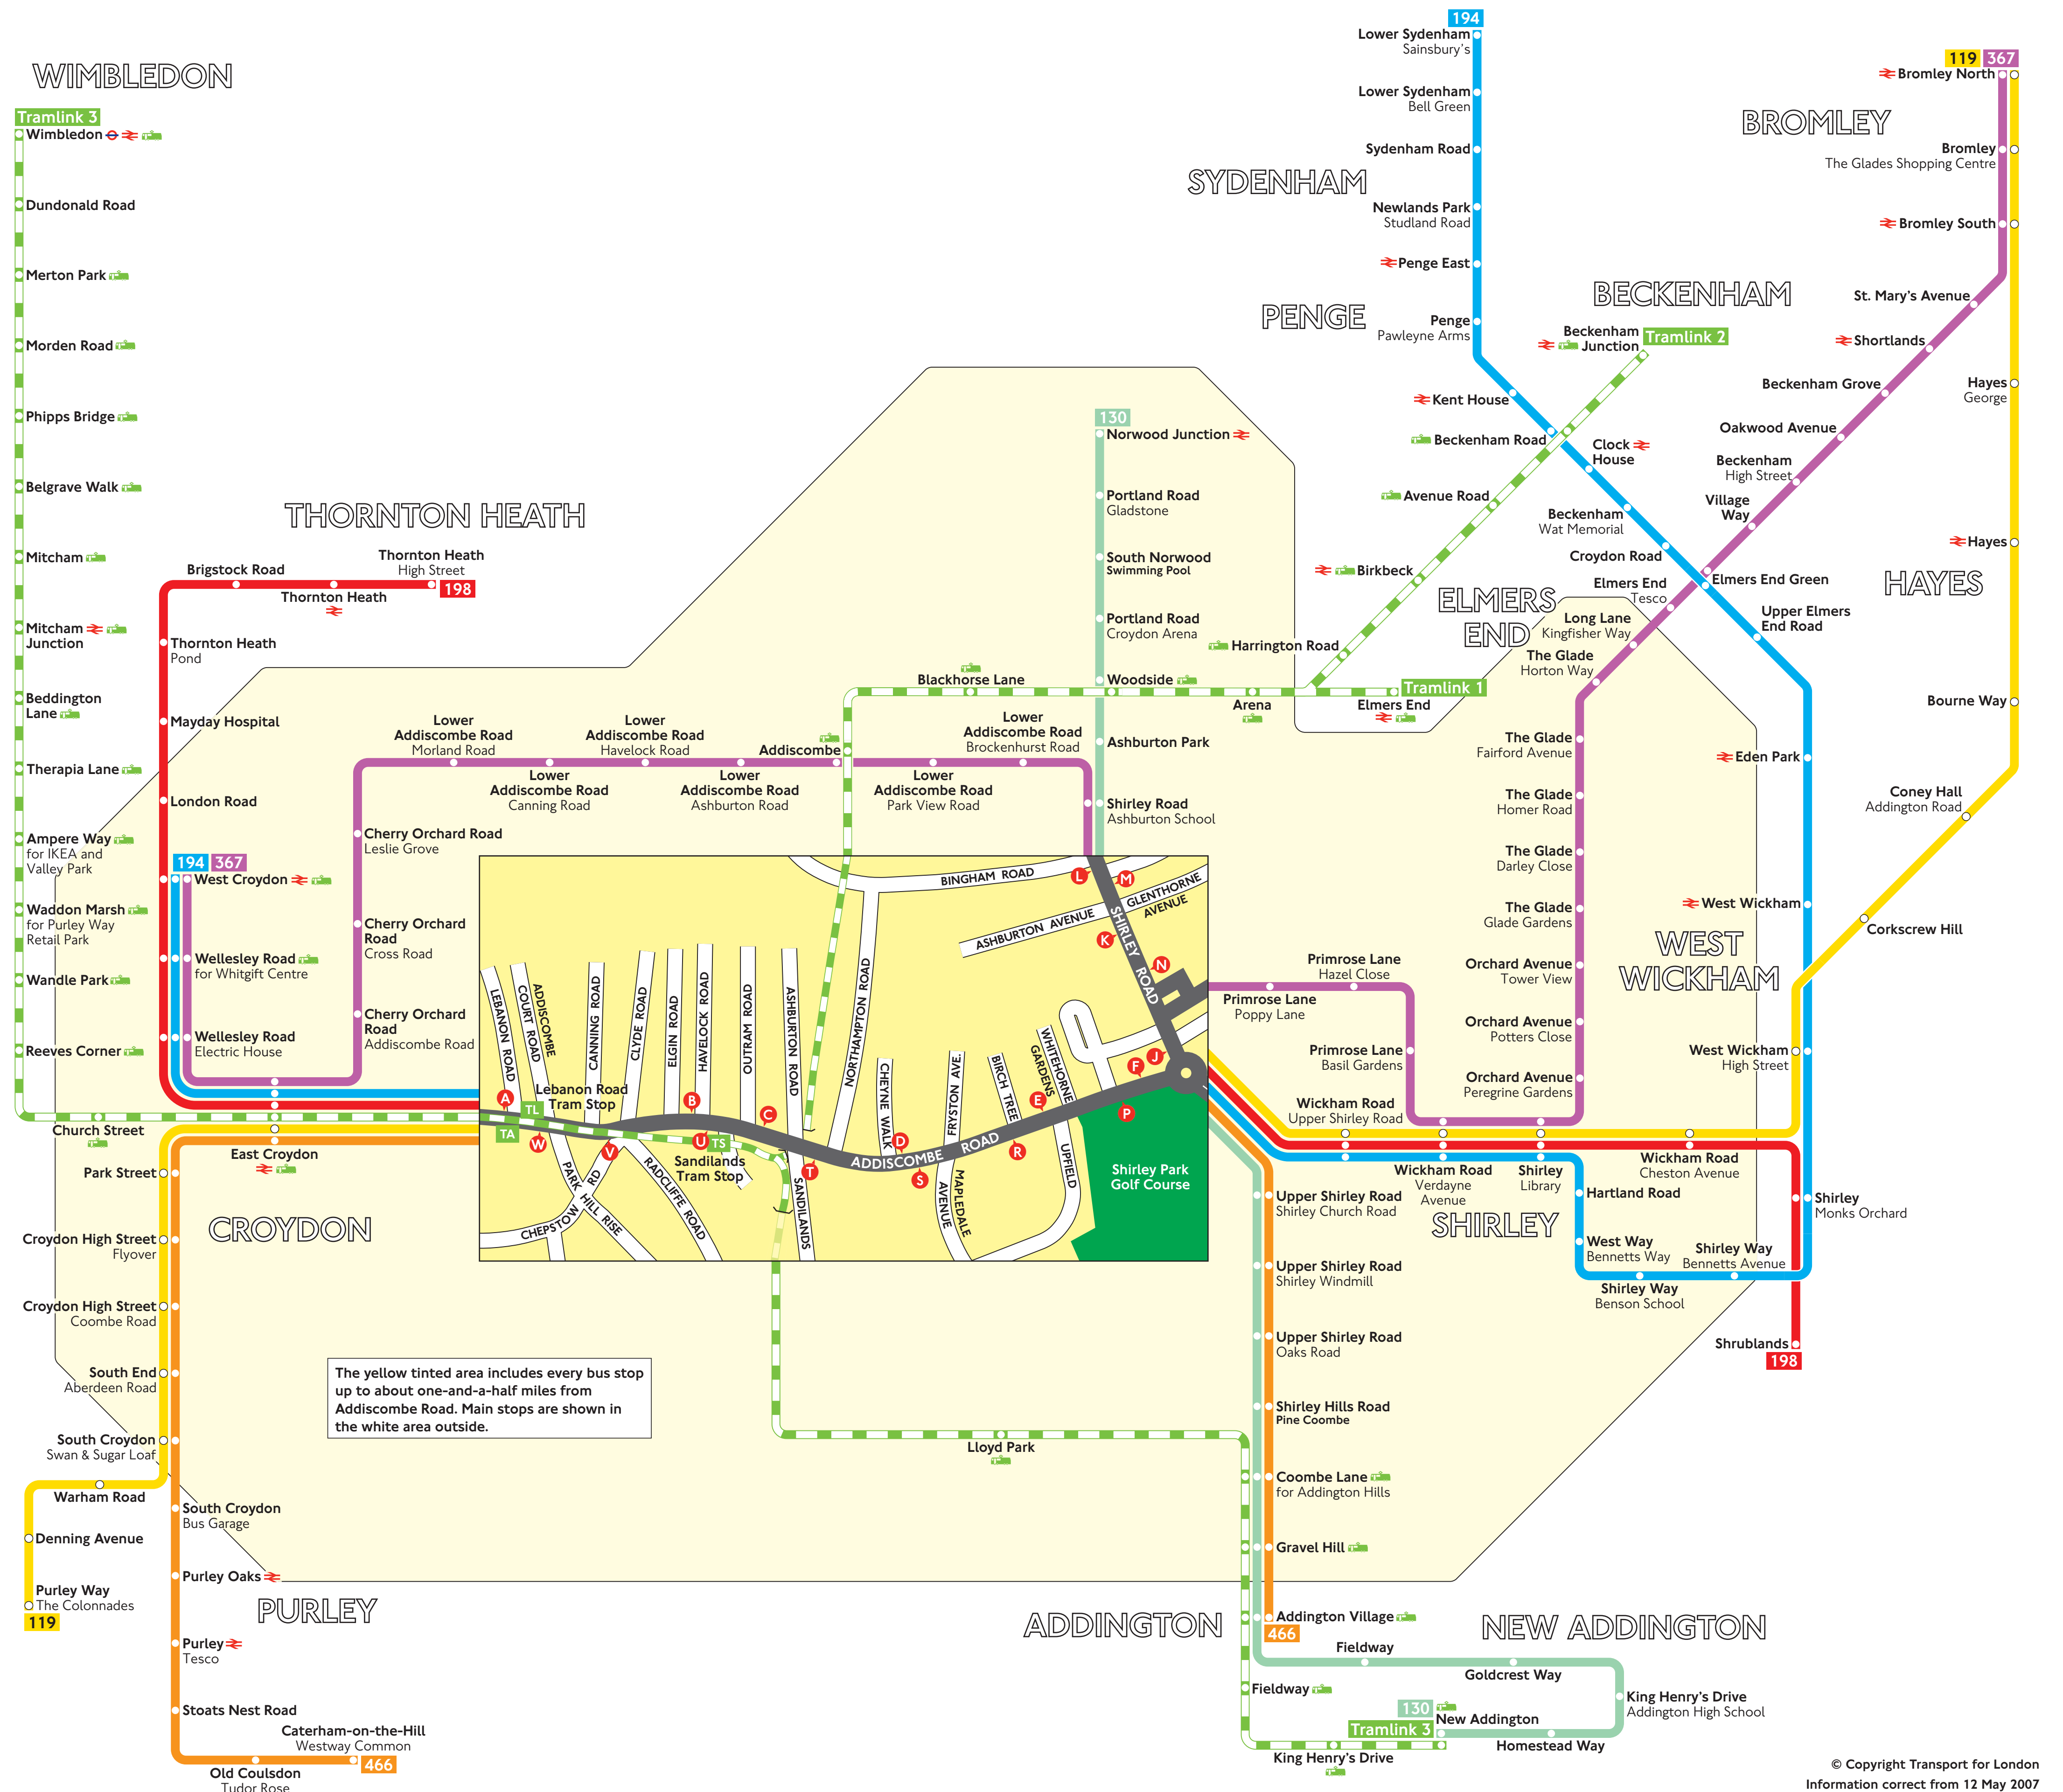

Buses and trams from Addiscombe Road

The yellow tinted area includes every bus stop up to about one-and-a-half miles from Addiscombe Road. Main stops are shown in the white area outside.

Key

- 119 Day buses in black
- N159 Night buses in blue
- Connections with Underground
- Connections with National Rail
- Connections with Tramlink

Red discs show the bus stop you need for your chosen bus service. The disc appears on the top of the bus stop in the street (see map of town centre in centre of diagram).

Route finder
Day buses including 24-hour routes

Bus route	Towards	Bus stops
119	Bromley	A B C D E F
	Purley Way	P R S T U V W
130	New Addington	M N
	Norwood Junction	J K L
194	Lower Sydenham	A B C D E F
	Croydon	P R S T U V W
198	Shrublands	A B C D E F
	Thornton Heath	P R S T U V W
367	Bromley	M N
	Croydon	J K L
466	Addington Village	A B C D E F
	Caterham-on-the-Hill	P R S T U V W

Night buses

Bus route	Towards	Bus stops
N159	Marble Arch	P R S T U V W
	New Addington	A B C D E F

Trams

Tram route	Towards	Tram stops
1	Elmers End	T L T S
2	Beckenham Junction	T L T S
3	New Addington	T L T S
	Wimbledon	T A T S

Destination finder

Destination	Bus/tram routes	Stops
A		
Addington Village	130	M N
	466, N159	A B C D E F
	1, 2	T L T S
Addiscombe	367	K L
	1, 2	T L T S
Ampere Way for IKEA and Valley Park	3	T A T S
Arena	1, 2	T L T S
Ashburton Park	130	J K L

Destination	Bus/tram routes	Stops
B		
Avenue Road	2	T L T S
Beckenham Junction	2	T L T S
Beckenham High Street	367	M N
Beckenham War Memorial	194	A B C D E F
Beckenham Grove	367	M N
Beckenham Road	194	A B C D E F
	2	T L T S
Beddington Lane	3	T A T S
Belgrave Walk	3	T A T S
Birkbeck	2	T L T S
Blackhorse Lane	1, 2	T L T S
Bond Street	N159	P R S T U V W
Bourne Way	119	A B C D E F
Brigstock Road	198	P R S T U V W
Brixton	N159	P R S T U V W
Bromley	119	A B C D E F
Bromley The Glades Shopping Centre	367	M N
Bromley North	119	A B C D E F
	367	M N
Bromley South	119	A B C D E F
	367	M N
C		
Caterham-on-the-Hill Westway Common	466	P R S T U V W
Cherry Orchard Road	367	K L
Church Street	3	T A T S
Clock House	194	A B C D E F
Coney Hall Addington Road	119	A B C D E F
Coombe Lane for Addington Hills	130	M N
	466, N159	A B C D E F
	3	T L T S
Corkscrew Hill	119	A B C D E F
Croydon High Street	119, 466	P R S T U V W
Croydon Road	194	A B C D E F
D		
Denning Avenue	119	P R S T U V W
Dundonald Road	3	T L T S
E		
East Croydon	119, 194, 198, 466, N159	P R S T U V W
	367	K L
	3	T A T S
Eden Park	194	A B C D E F
Elmers End Tesco	1	T L T S
Elmers End Green	367	M N
	194	A B C D E F
	367	M N
F		
Fieldway	130	M N
Fieldway	N159	A B C D E F
	3	T L T S
G		
Glade, The	367	M N
Goldcrest Way	130	M N