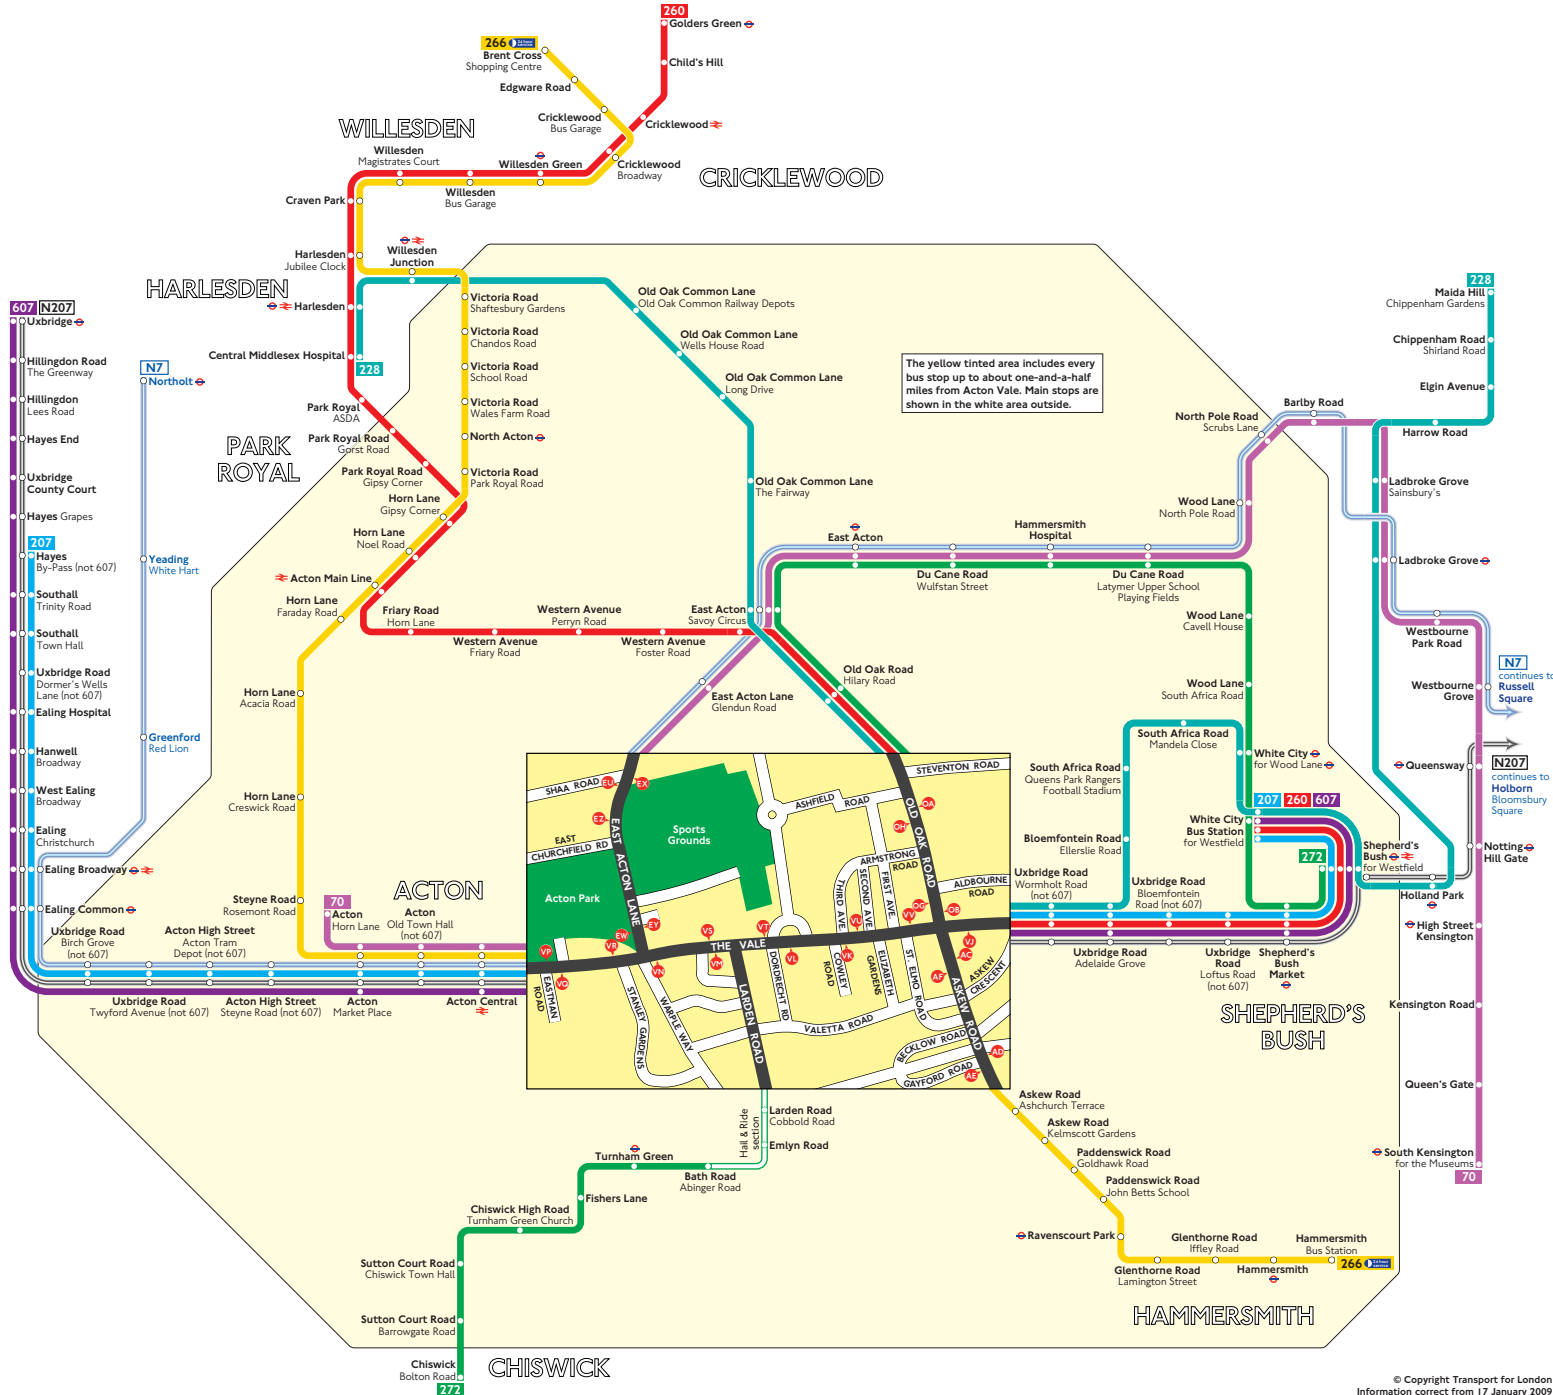

Buses from Acton Vale

Key

- 70 Day buses in black
- N7 Night buses in blue
- ⊕ Connections with Underground
- ⊕ Connections with National Rail
- ⊕ Mondays to Saturdays except evenings

A Red discs show the bus stop you need for your chosen bus service. The disc **A** appears on the top of the bus stop in the street (see map of town centre in centre of diagram).

Route finder

Day buses including 24-hour routes

Bus route	Towards	Bus stops
70	Acton	⊕ ⊕ ⊕ ⊕
	South Kensington	⊕ ⊕ ⊕ ⊕ ⊕ ⊕
207	Hayes	⊕ ⊕ ⊕ ⊕ ⊕ ⊕ ⊕ ⊕
	White City	⊕ ⊕ ⊕ ⊕ ⊕ ⊕ ⊕ ⊕
228	Central Middlesex Hosp.	⊕ ⊕
	Maida Hill	⊕ ⊕
260	Golders Green	⊕ ⊕
	White City	⊕ ⊕
266	Brent Cross	⊕ ⊕ ⊕ ⊕ ⊕ ⊕ ⊕ ⊕ ⊕ ⊕
	Hammersmith	⊕ ⊕ ⊕ ⊕ ⊕ ⊕ ⊕ ⊕ ⊕ ⊕
272	Chiswick	⊕ ⊕ ⊕ ⊕ ⊕ ⊕
	Shepherd's Bush	⊕ ⊕ ⊕ ⊕ ⊕ ⊕ ⊕ ⊕
607	Uxbridge ⊕	⊕
	White City ⊕	⊕

Night buses

Bus route	Towards	Bus stops
N7	Northolt	⊕ ⊕ ⊕ ⊕
	Russell Square	⊕ ⊕ ⊕ ⊕ ⊕ ⊕
N207	Holborn	⊕ ⊕ ⊕ ⊕ ⊕ ⊕ ⊕ ⊕
	Uxbridge	⊕ ⊕ ⊕ ⊕ ⊕ ⊕ ⊕ ⊕