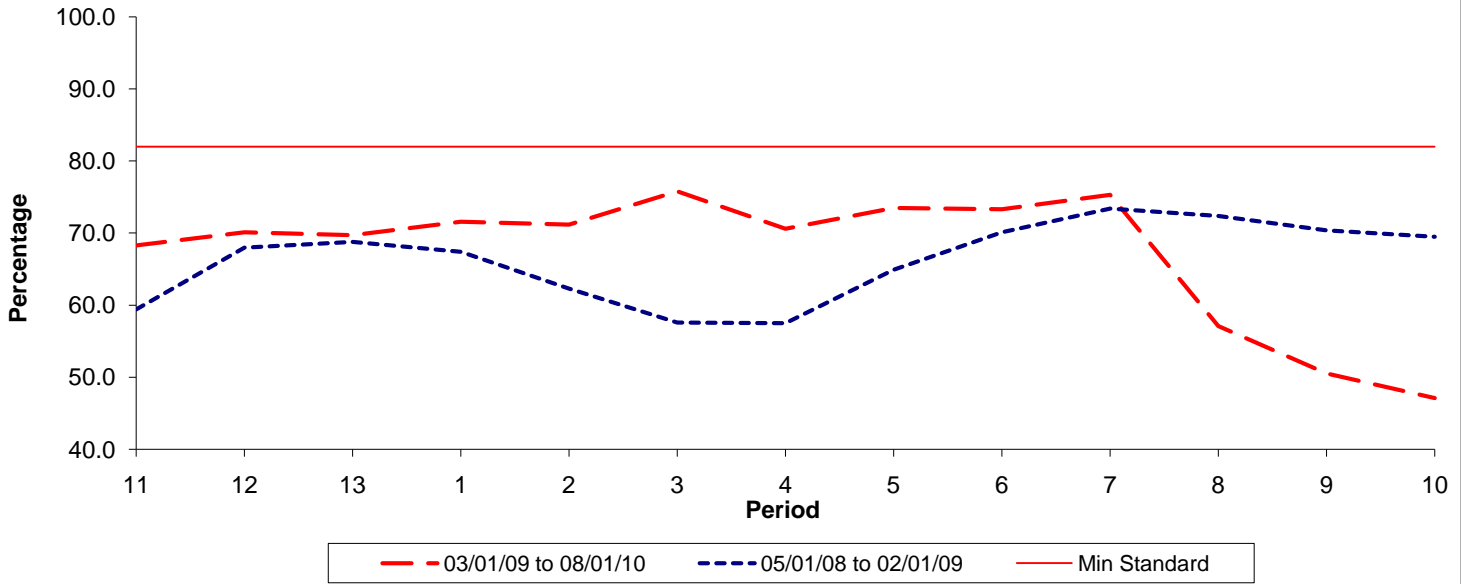

Reliability Performance (Low Frequency)

% Departing On Time

Date Range / Period	11	12	13	1	2	3	4	5	6	7	8	9	10
03/01/09 to 08/01/10	68.30	70.10	69.70	71.60	71.20	75.80	70.60	73.50	73.30	75.30	57.10	50.50	47.10
05/01/08 to 02/01/09	59.40	68.00	68.80	67.40	62.30	57.60	57.50	64.90	70.10	73.40	72.40	70.40	69.50
Min Standard	82.00	82.00	82.00	82.00	82.00	82.00	82.00	82.00	82.00	82.00	82.00	82.00	82.00

On Time figures are based on 12 weeks data

Kilometre Performance

% Kilometres Operated

Date Range / Period	11	12	13	1	2	3	4	5	6	7	8	9	10
03/01/09 to 08/01/10	97.75	93.90	97.26	97.76	98.75	97.45	96.57	97.38	96.55	96.28	95.01	97.16	96.79
05/01/08 to 02/01/09	98.94	98.98	98.05	96.30	96.94	97.03	97.27	98.89	96.36	95.97	94.90	96.73	98.27
Min Standard	98.00	98.00	98.00	98.00	98.00	98.00	98.00	98.00	98.00	98.00	98.00	98.00	98.00

Kilometre figures are based on 4 weeks data