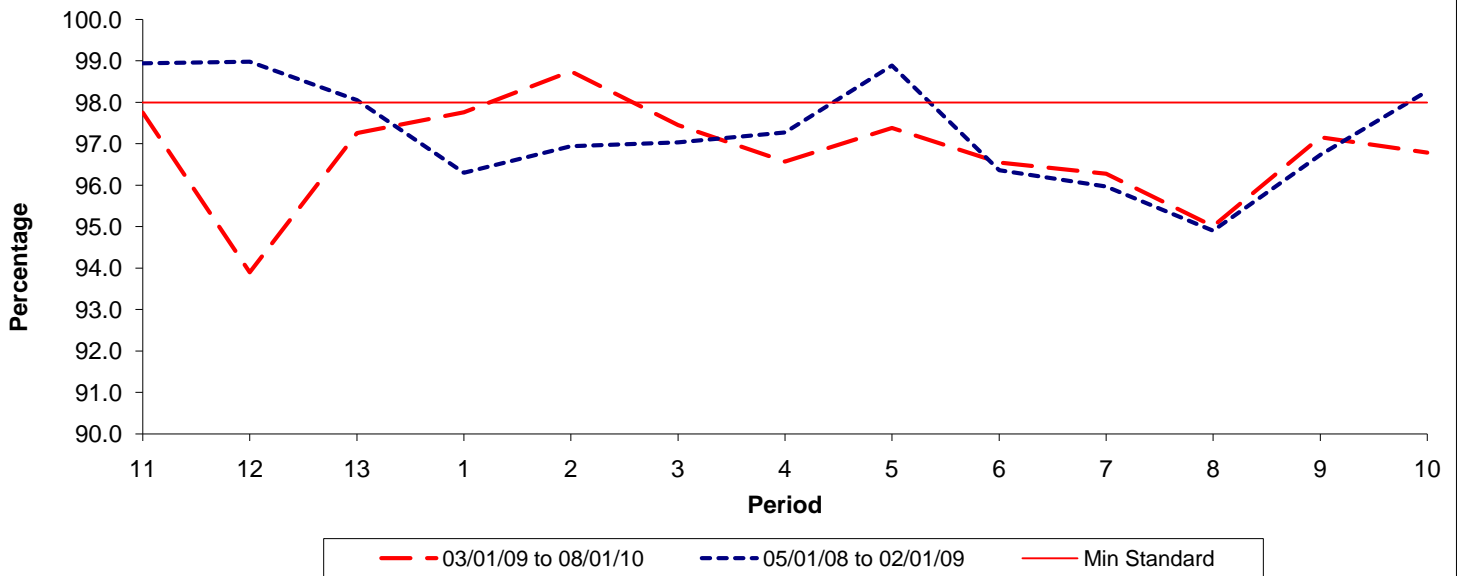

Reliability Performance (Low Frequency)

% Departing On Time

Date Range / Period	11	12	13	1	2	3	4	5	6	7	8	9	10
03/01/09 to 08/01/10	68.30	70.10	69.70	71.60	71.20	75.80	70.60	73.50	73.30	75.30	57.10	50.50	47.10
05/01/08 to 02/01/09	59.40	68.00	68.80	67.40	62.30	57.60	57.50	64.90	70.10	73.40	72.40	70.40	69.50
Min Standard	82.00	82.00	82.00	82.00	82.00	82.00	82.00	82.00	82.00	82.00	82.00	82.00	82.00

On Time figures are based on 12 weeks data

Kilometre Performance

% Kilometres Operated

Date Range / Period	11	12	13	1	2	3	4	5	6	7	8	9	10
03/01/09 to 08/01/10	97.75	93.90	97.26	97.76	98.75	97.45	96.57	97.38	96.55	96.28	95.01	97.16	96.79
05/01/08 to 02/01/09	98.94	98.98	98.05	96.30	96.94	97.03	97.27	98.89	96.36	95.97	94.90	96.73	98.27
Min Standard	98.00	98.00	98.00	98.00	98.00	98.00	98.00	98.00	98.00	98.00	98.00	98.00	98.00

Kilometre figures are based on 4 weeks data