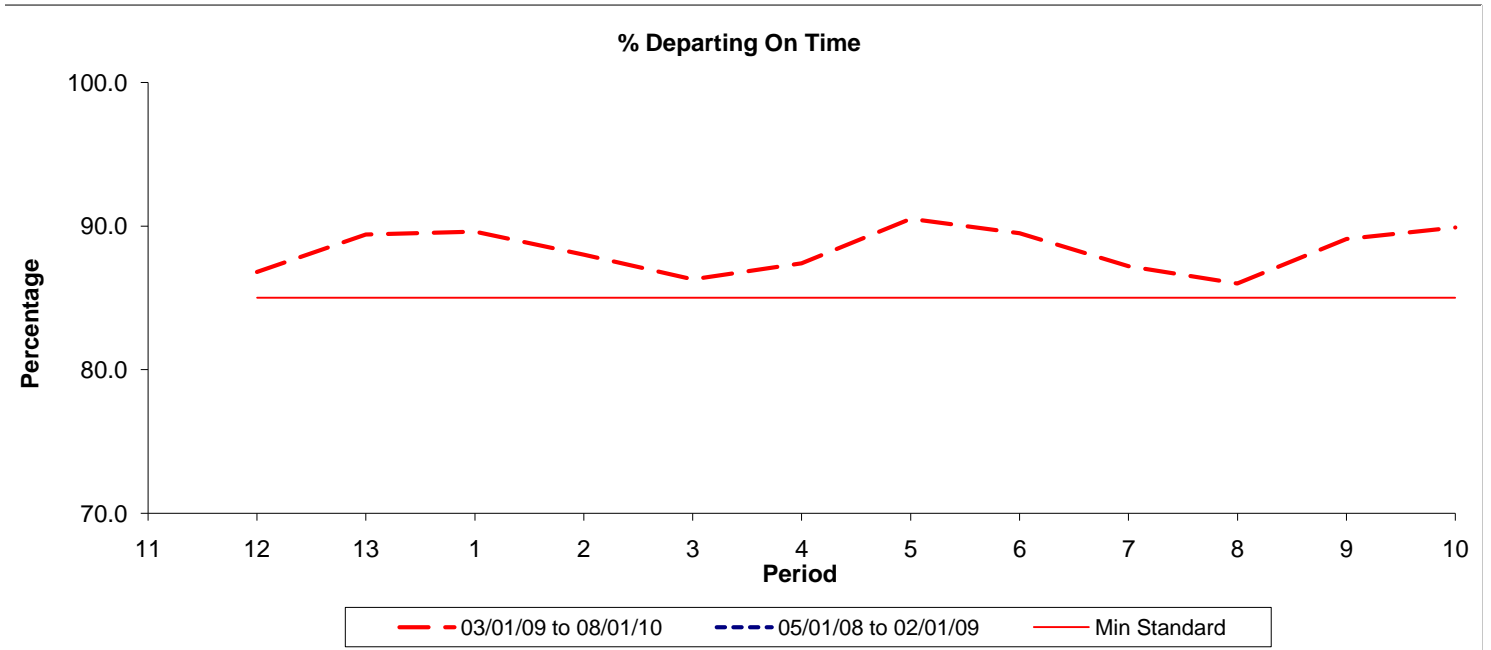

Reliability Performance (Low Frequency)

Date Range / Period	11	12	13	1	2	3	4	5	6	7	8	9	10
03/01/09 to 08/01/10		86.80	89.40	89.60	88.00	86.30	87.40	90.50	89.50	87.20	86.00	89.10	89.90
05/01/08 to 02/01/09													
Min Standard		85.00	85.00	85.00	85.00	85.00	85.00	85.00	85.00	85.00	85.00	85.00	85.00

On Time figures are based on 12 weeks data

Kilometre Performance

Date Range / Period	11	12	13	1	2	3	4	5	6	7	8	9	10
03/01/09 to 08/01/10		99.81	99.22	99.76	99.43	99.59	99.46	99.22	99.61	99.48	99.32	99.35	98.88
05/01/08 to 02/01/09													
Min Standard		99.00	99.00	99.00	99.00	99.00	99.00	99.00	99.00	99.00	99.00	99.00	99.00

Kilometre figures are based on 4 weeks data