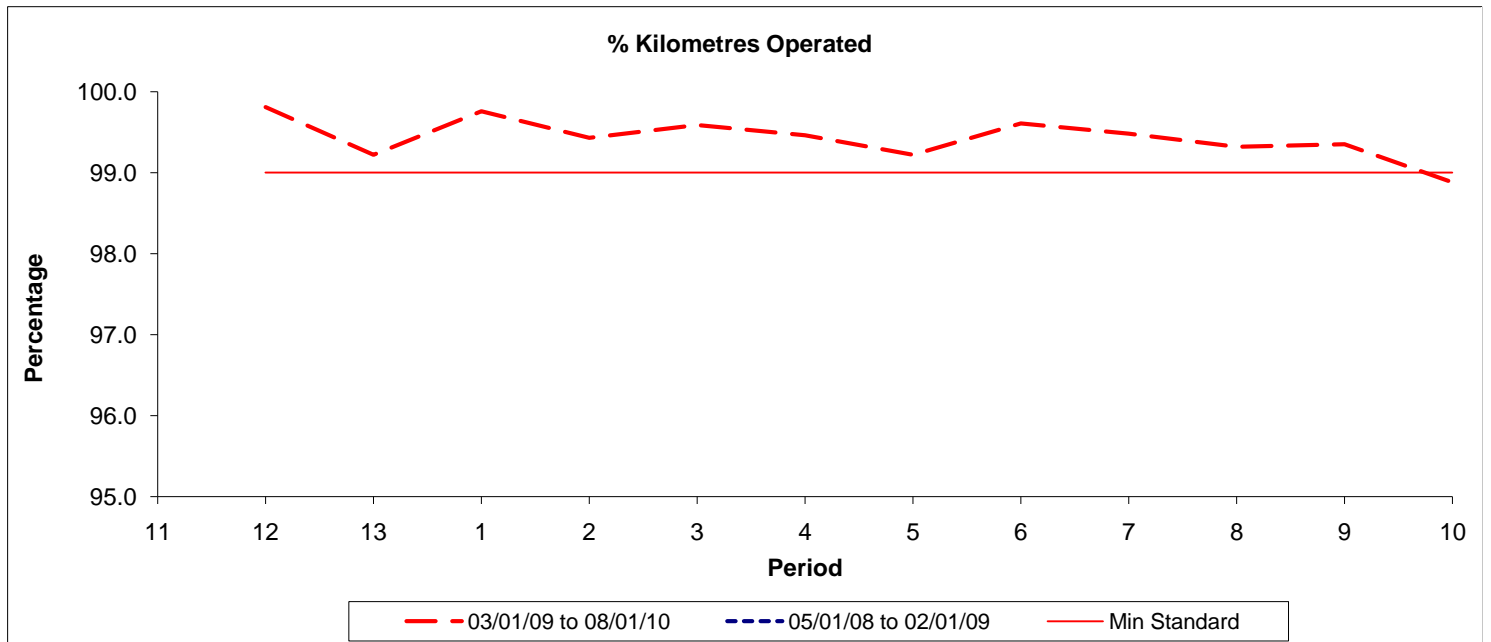

Reliability Performance (Low Frequency)

Date Range / Period	11	12	13	1	2	3	4	5	6	7	8	9	10
03/01/09 to 08/01/10		86.80	89.40	89.60	88.00	86.30	87.40	90.50	89.50	87.20	86.00	89.10	89.90
05/01/08 to 02/01/09													
Min Standard		85.00	85.00	85.00	85.00	85.00	85.00	85.00	85.00	85.00	85.00	85.00	85.00

On Time figures are based on 12 weeks data

Kilometre Performance

Date Range / Period	11	12	13	1	2	3	4	5	6	7	8	9	10
03/01/09 to 08/01/10		99.81	99.22	99.76	99.43	99.59	99.46	99.22	99.61	99.48	99.32	99.35	98.88
05/01/08 to 02/01/09													
Min Standard		99.00	99.00	99.00	99.00	99.00	99.00	99.00	99.00	99.00	99.00	99.00	99.00

Kilometre figures are based on 4 weeks data