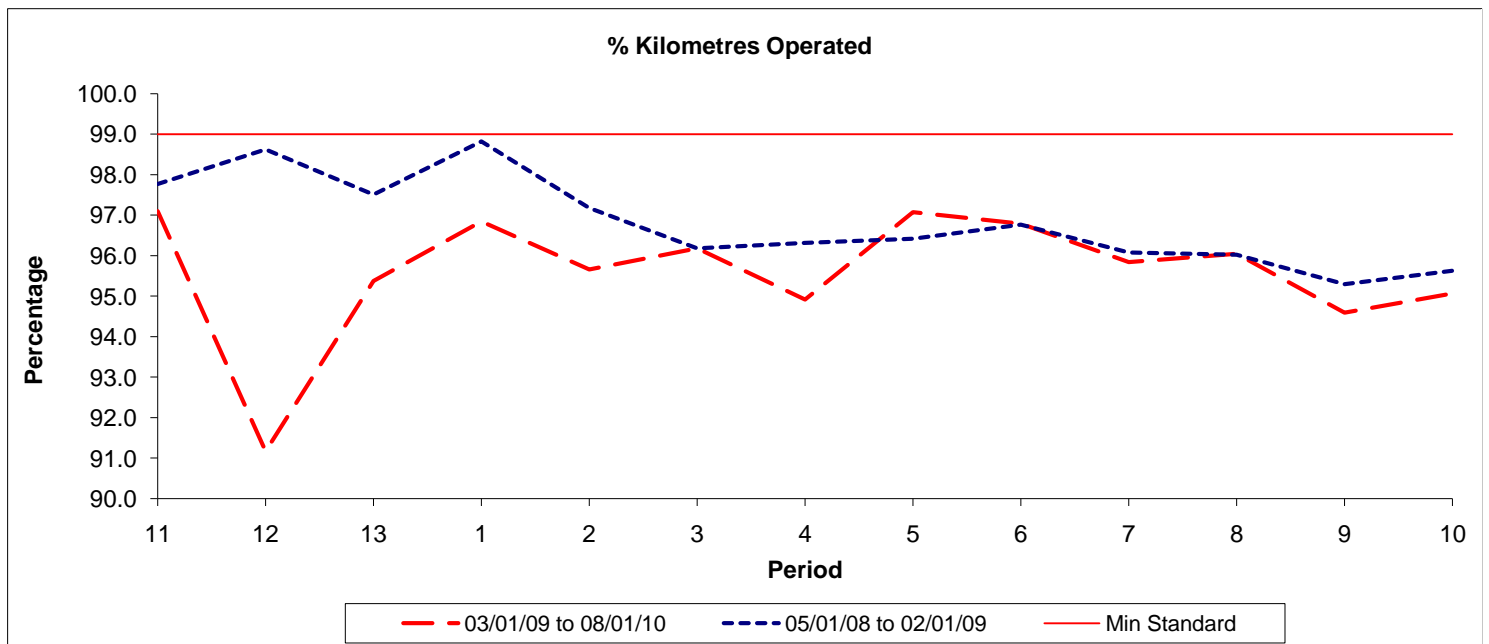

Reliability Performance (Low Frequency)

Date Range / Period	11	12	13	1	2	3	4	5	6	7	8	9	10
03/01/09 to 08/01/10	92.00	87.80	88.30	87.50	89.80	89.30	91.40	92.30	92.70	92.80	91.50	91.90	90.90
05/01/08 to 02/01/09	81.30	82.10	86.70	92.50	93.50	93.40	90.50	93.60	93.90	93.00	92.00	91.30	93.80
Min Standard	85.00	85.00	85.00	85.00	85.00	85.00	85.00	85.00	85.00	85.00	85.00	85.00	85.00

On Time figures are based on 12 weeks data

Kilometre Performance

Date Range / Period	11	12	13	1	2	3	4	5	6	7	8	9	10
03/01/09 to 08/01/10	97.10	91.17	95.38	96.85	95.66	96.18	94.92	97.08	96.79	95.84	96.05	94.59	95.07
05/01/08 to 02/01/09	97.77	98.62	97.51	98.82	97.18	96.18	96.32	96.42	96.77	96.08	96.03	95.30	95.63
Min Standard	99.00	99.00	99.00	99.00	99.00	99.00	99.00	99.00	99.00	99.00	99.00	99.00	99.00

Kilometre figures are based on 4 weeks data