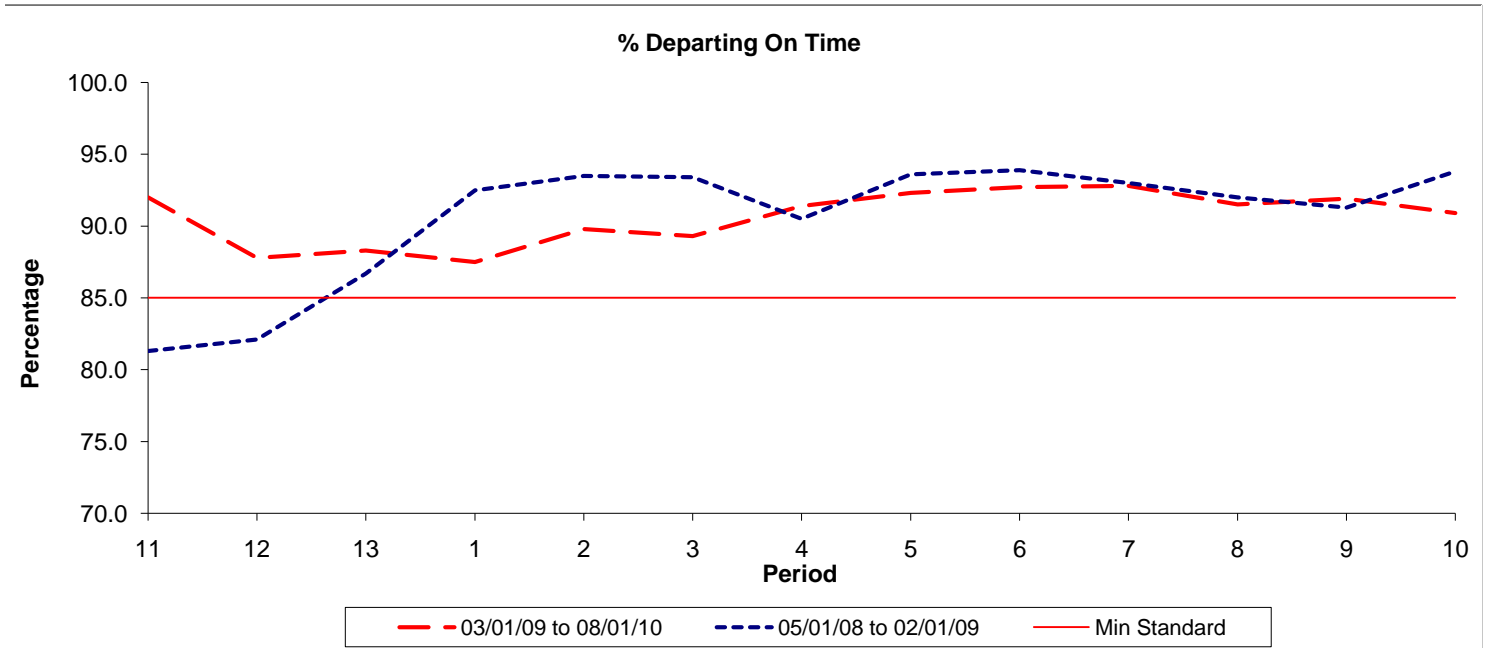

Reliability Performance (Low Frequency)

Date Range / Period	11	12	13	1	2	3	4	5	6	7	8	9	10
03/01/09 to 08/01/10	92.00	87.80	88.30	87.50	89.80	89.30	91.40	92.30	92.70	92.80	91.50	91.90	90.90
05/01/08 to 02/01/09	81.30	82.10	86.70	92.50	93.50	93.40	90.50	93.60	93.90	93.00	92.00	91.30	93.80
Min Standard	85.00	85.00	85.00	85.00	85.00	85.00	85.00	85.00	85.00	85.00	85.00	85.00	85.00

On Time figures are based on 12 weeks data

Kilometre Performance

Date Range / Period	11	12	13	1	2	3	4	5	6	7	8	9	10
03/01/09 to 08/01/10	97.10	91.17	95.38	96.85	95.66	96.18	94.92	97.08	96.79	95.84	96.05	94.59	95.07
05/01/08 to 02/01/09	97.77	98.62	97.51	98.82	97.18	96.18	96.32	96.42	96.77	96.08	96.03	95.30	95.63
Min Standard	99.00	99.00	99.00	99.00	99.00	99.00	99.00	99.00	99.00	99.00	99.00	99.00	99.00

Kilometre figures are based on 4 weeks data