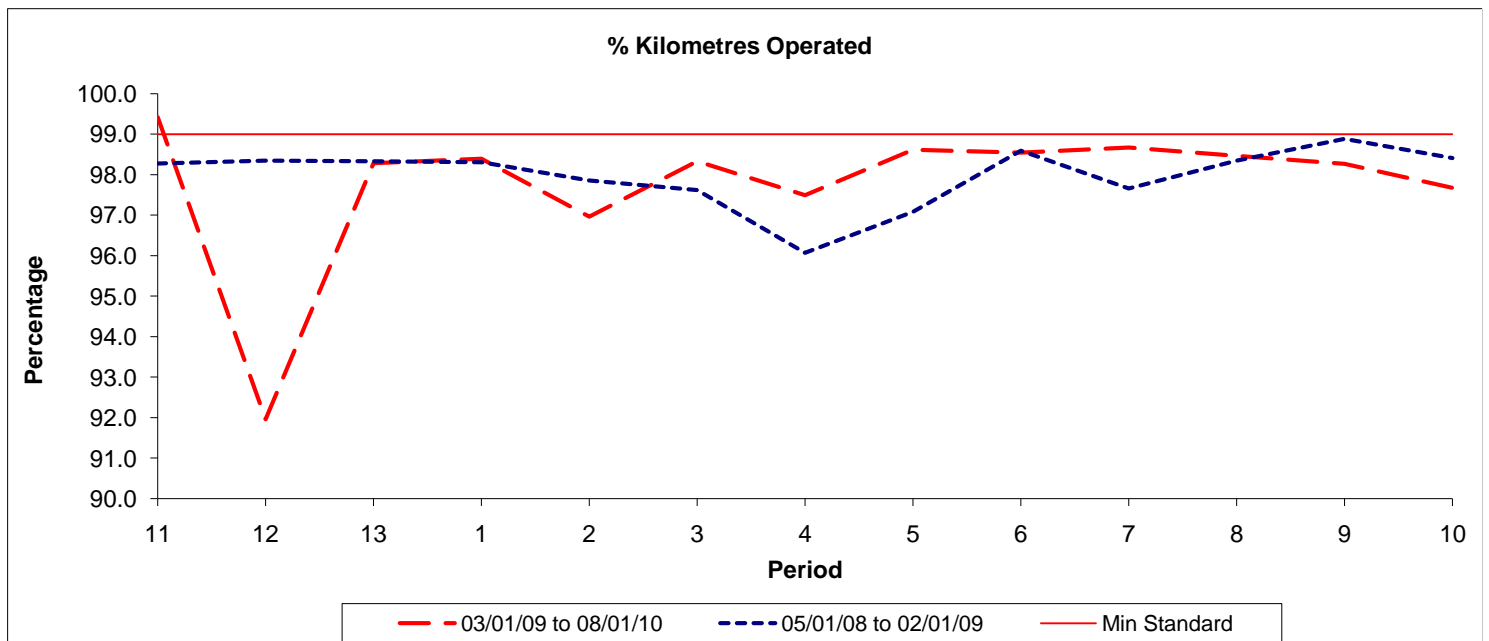

**Reliability Performance ( Low Frequency )**

Date Range / Period	11	12	13	1	2	3	4	5	6	7	8	9	10
03/01/09 to 08/01/10	85.80	89.00	89.20	86.60	82.90	82.70	80.10	83.90	85.30	90.50	88.60	88.10	87.40
05/01/08 to 02/01/09	84.60	84.90	85.70	83.60	83.10	84.60	81.40	79.80	80.20	85.60	88.80	86.80	82.60
Min Standard	85.00	85.00	85.00	85.00	85.00	85.00	85.00	85.00	85.00	85.00	85.00	85.00	85.00

On Time figures are based on 12 weeks data

**Kilometre Performance**

Date Range / Period	11	12	13	1	2	3	4	5	6	7	8	9	10
03/01/09 to 08/01/10	99.42	91.96	98.28	98.39	96.96	98.33	97.49	98.61	98.54	98.67	98.46	98.27	97.67
05/01/08 to 02/01/09	98.27	98.34	98.33	98.30	97.85	97.62	96.07	97.08	98.59	97.66	98.34	98.88	98.41
Min Standard	99.00	99.00	99.00	99.00	99.00	99.00	99.00	99.00	99.00	99.00	99.00	99.00	99.00

Kilometre figures are based on 4 weeks data