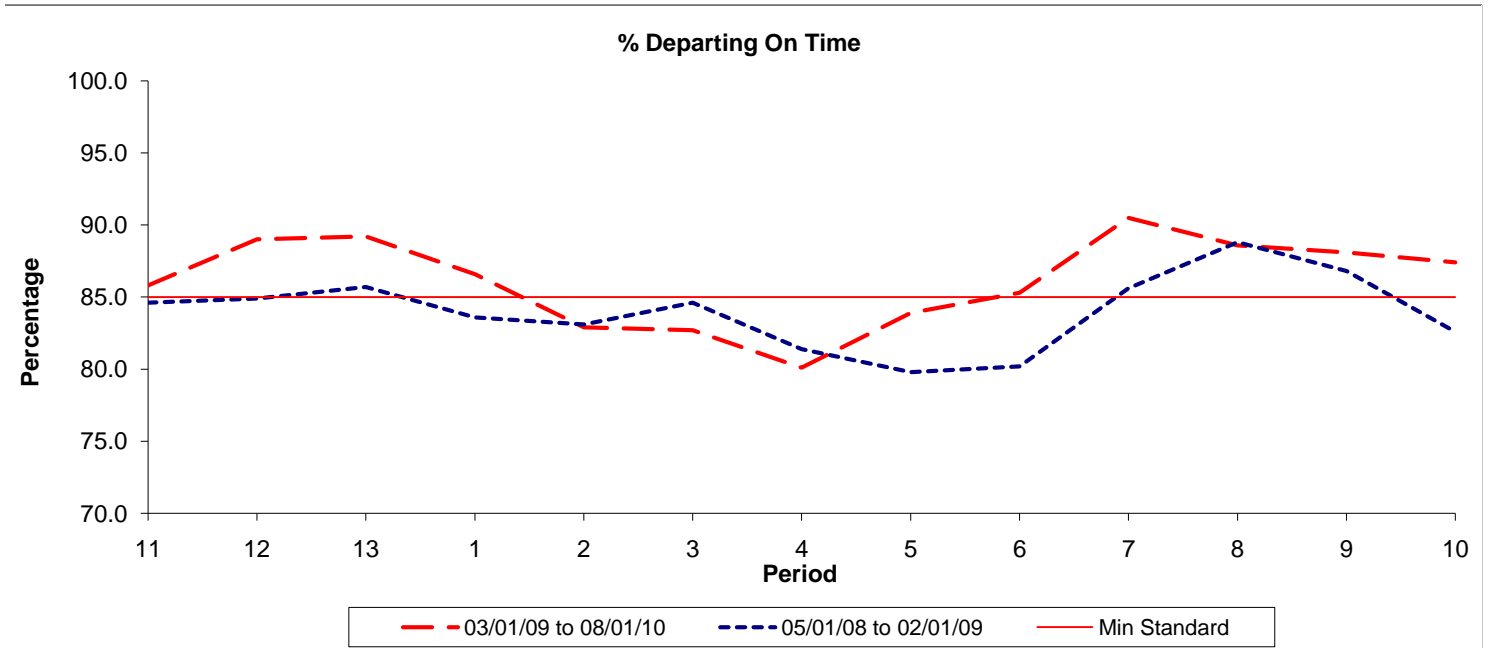

**Reliability Performance ( Low Frequency )**

Date Range / Period	11	12	13	1	2	3	4	5	6	7	8	9	10
03/01/09 to 08/01/10	85.80	89.00	89.20	86.60	82.90	82.70	80.10	83.90	85.30	90.50	88.60	88.10	87.40
05/01/08 to 02/01/09	84.60	84.90	85.70	83.60	83.10	84.60	81.40	79.80	80.20	85.60	88.80	86.80	82.60
Min Standard	85.00	85.00	85.00	85.00	85.00	85.00	85.00	85.00	85.00	85.00	85.00	85.00	85.00

On Time figures are based on 12 weeks data

**Kilometre Performance**

Date Range / Period	11	12	13	1	2	3	4	5	6	7	8	9	10
03/01/09 to 08/01/10	99.42	91.96	98.28	98.39	96.96	98.33	97.49	98.61	98.54	98.67	98.46	98.27	97.67
05/01/08 to 02/01/09	98.27	98.34	98.33	98.30	97.85	97.62	96.07	97.08	98.59	97.66	98.34	98.88	98.41
Min Standard	99.00	99.00	99.00	99.00	99.00	99.00	99.00	99.00	99.00	99.00	99.00	99.00	99.00

Kilometre figures are based on 4 weeks data