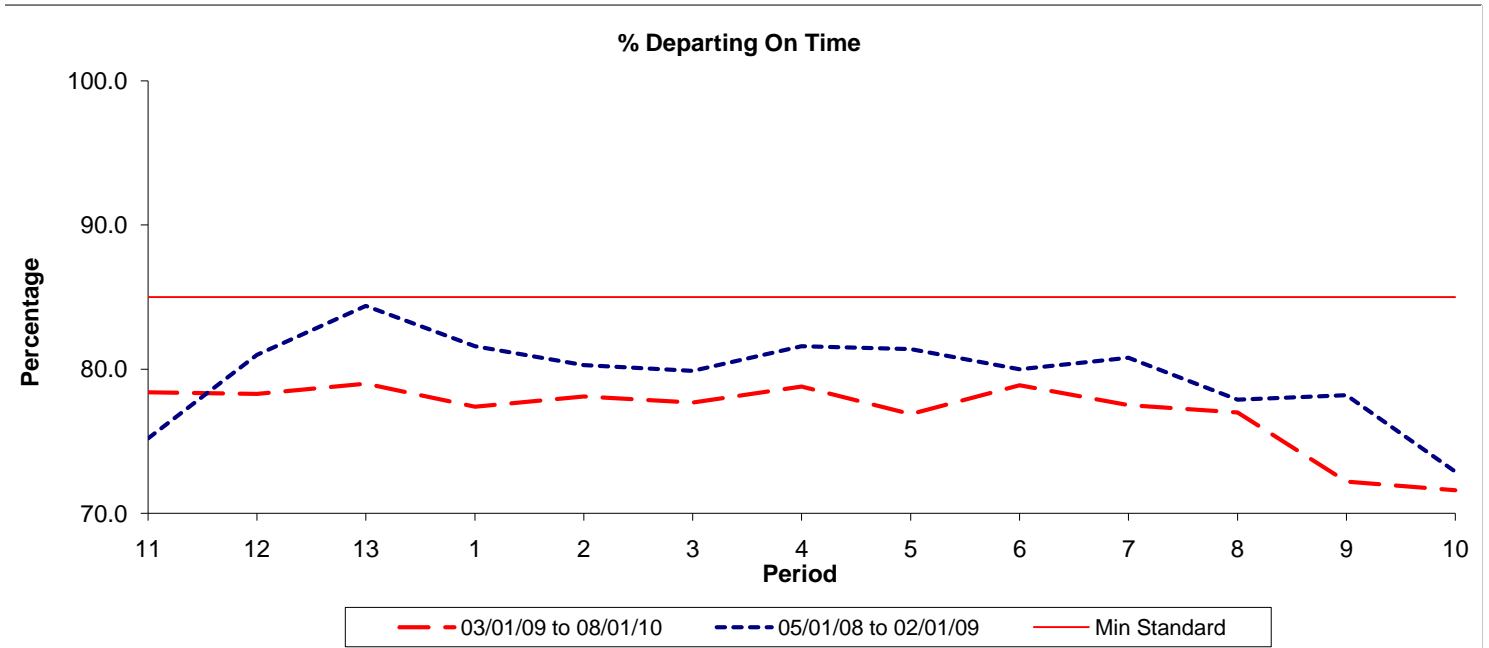

Reliability Performance (Low Frequency)

Date Range / Period	11	12	13	1	2	3	4	5	6	7	8	9	10
03/01/09 to 08/01/10	78.40	78.30	79.00	77.40	78.10	77.70	78.80	76.90	78.90	77.50	77.00	72.20	71.60
05/01/08 to 02/01/09	75.20	81.00	84.40	81.60	80.30	79.90	81.60	81.40	80.00	80.80	77.90	78.20	72.90
Min Standard	85.00	85.00	85.00	85.00	85.00	85.00	85.00	85.00	85.00	85.00	85.00	85.00	85.00

On Time figures are based on 12 weeks data

Kilometre Performance

Date Range / Period	11	12	13	1	2	3	4	5	6	7	8	9	10
03/01/09 to 08/01/10	97.75	94.34	98.33	98.15	97.62	97.04	96.00	96.66	98.59	97.57	94.14	86.52	98.01
05/01/08 to 02/01/09	99.21	98.97	98.87	99.21	98.87	99.07	98.58	96.39	98.75	98.77	97.78	96.97	94.34
Min Standard	99.00	99.00	99.00	99.00	99.00	99.00	99.00	99.00	99.00	99.00	99.00	99.00	99.00

Kilometre figures are based on 4 weeks data