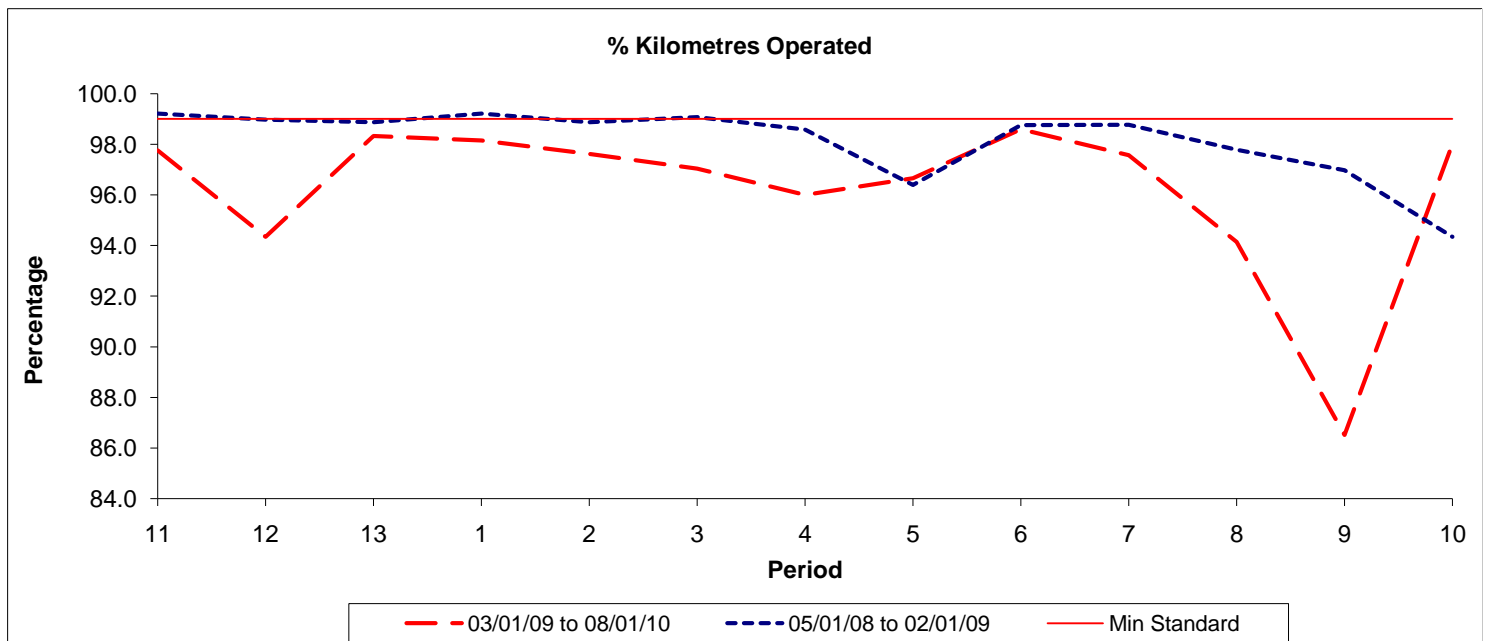

Reliability Performance (Low Frequency)

Date Range / Period	11	12	13	1	2	3	4	5	6	7	8	9	10
03/01/09 to 08/01/10	78.40	78.30	79.00	77.40	78.10	77.70	78.80	76.90	78.90	77.50	77.00	72.20	71.60
05/01/08 to 02/01/09	75.20	81.00	84.40	81.60	80.30	79.90	81.60	81.40	80.00	80.80	77.90	78.20	72.90
Min Standard	85.00	85.00	85.00	85.00	85.00	85.00	85.00	85.00	85.00	85.00	85.00	85.00	85.00

On Time figures are based on 12 weeks data

Kilometre Performance

Date Range / Period	11	12	13	1	2	3	4	5	6	7	8	9	10
03/01/09 to 08/01/10	97.75	94.34	98.33	98.15	97.62	97.04	96.00	96.66	98.59	97.57	94.14	86.52	98.01
05/01/08 to 02/01/09	99.21	98.97	98.87	99.21	98.87	99.07	98.58	96.39	98.75	98.77	97.78	96.97	94.34
Min Standard	99.00	99.00	99.00	99.00	99.00	99.00	99.00	99.00	99.00	99.00	99.00	99.00	99.00

Kilometre figures are based on 4 weeks data