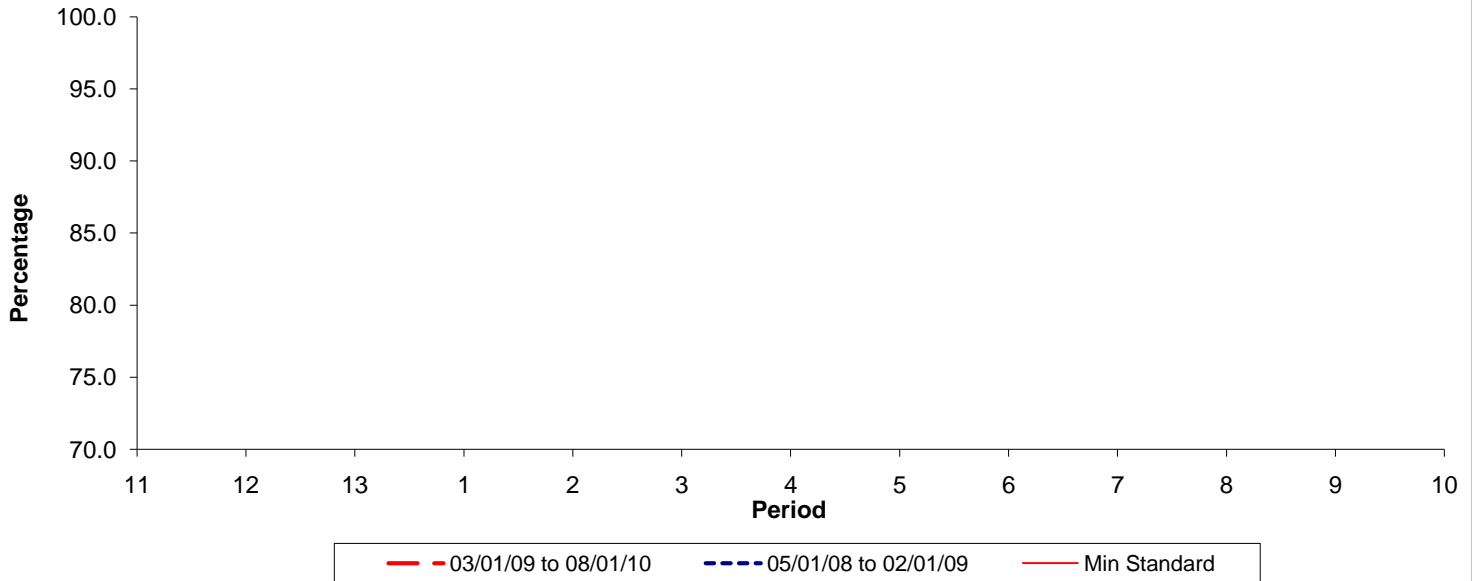

**Reliability Performance ( Low Frequency )**

**% Departing On Time**

Date Range / Period	11	12	13	1	2	3	4	5	6	7	8	9	10
03/01/09 to 08/01/10													
05/01/08 to 02/01/09													
Min Standard													

On Time figures are based on 12 weeks data

**Kilometre Performance**

**% Kilometres Operated**

Date Range / Period	11	12	13	1	2	3	4	5	6	7	8	9	10
03/01/09 to 08/01/10	97.74	94.22	97.64	98.51	98.15	95.26	96.90	96.32	98.25	100.00	99.87	99.15	99.65
05/01/08 to 02/01/09	99.23	99.03	99.21	99.02	98.17	97.89	95.16	94.85	95.50	95.81	91.97	96.11	96.13
Min Standard	99.00	99.00	99.00	99.00	99.00	99.00	99.00	99.00	99.00	99.00	99.00	99.00	99.00

Kilometre figures are based on 4 weeks data