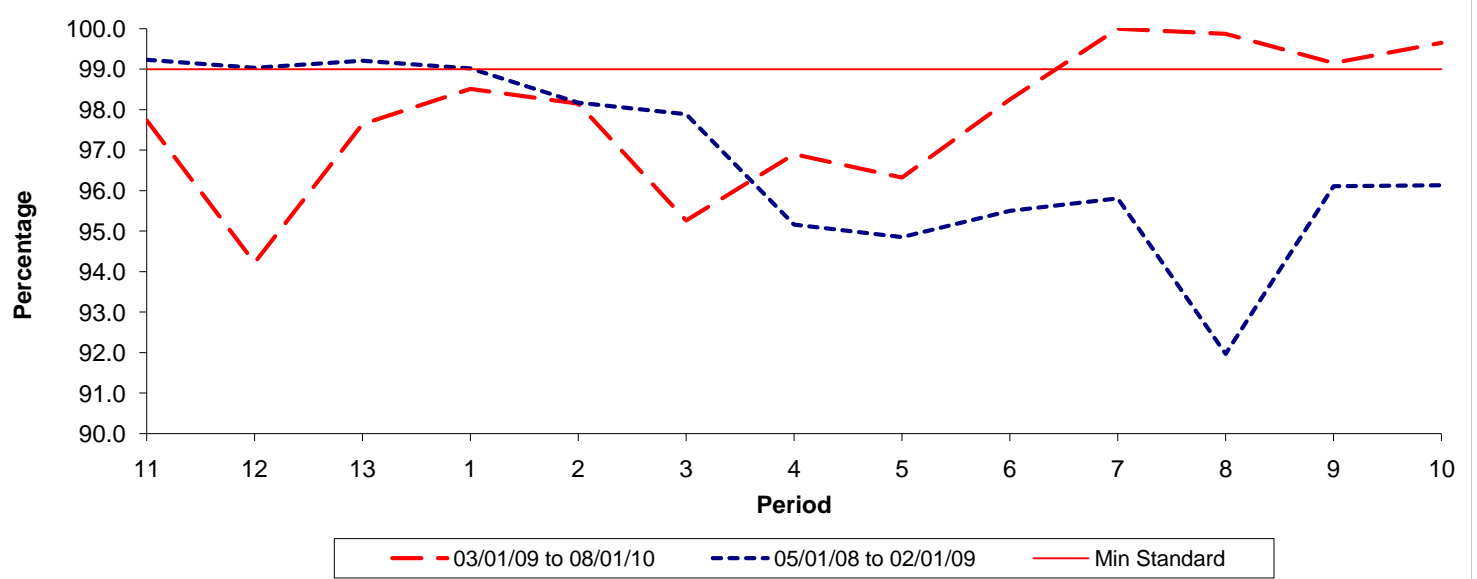

**Reliability Performance ( Low Frequency )**

**% Departing On Time**

Date Range / Period	11	12	13	1	2	3	4	5	6	7	8	9	10
03/01/09 to 08/01/10													
05/01/08 to 02/01/09													
Min Standard													

On Time figures are based on 12 weeks data

**Kilometre Performance**

**% Kilometres Operated**

Date Range / Period	11	12	13	1	2	3	4	5	6	7	8	9	10
03/01/09 to 08/01/10	97.74	94.22	97.64	98.51	98.15	95.26	96.90	96.32	98.25	100.00	99.87	99.15	99.65
05/01/08 to 02/01/09	99.23	99.03	99.21	99.02	98.17	97.89	95.16	94.85	95.50	95.81	91.97	96.11	96.13
Min Standard	99.00	99.00	99.00	99.00	99.00	99.00	99.00	99.00	99.00	99.00	99.00	99.00	99.00

Kilometre figures are based on 4 weeks data