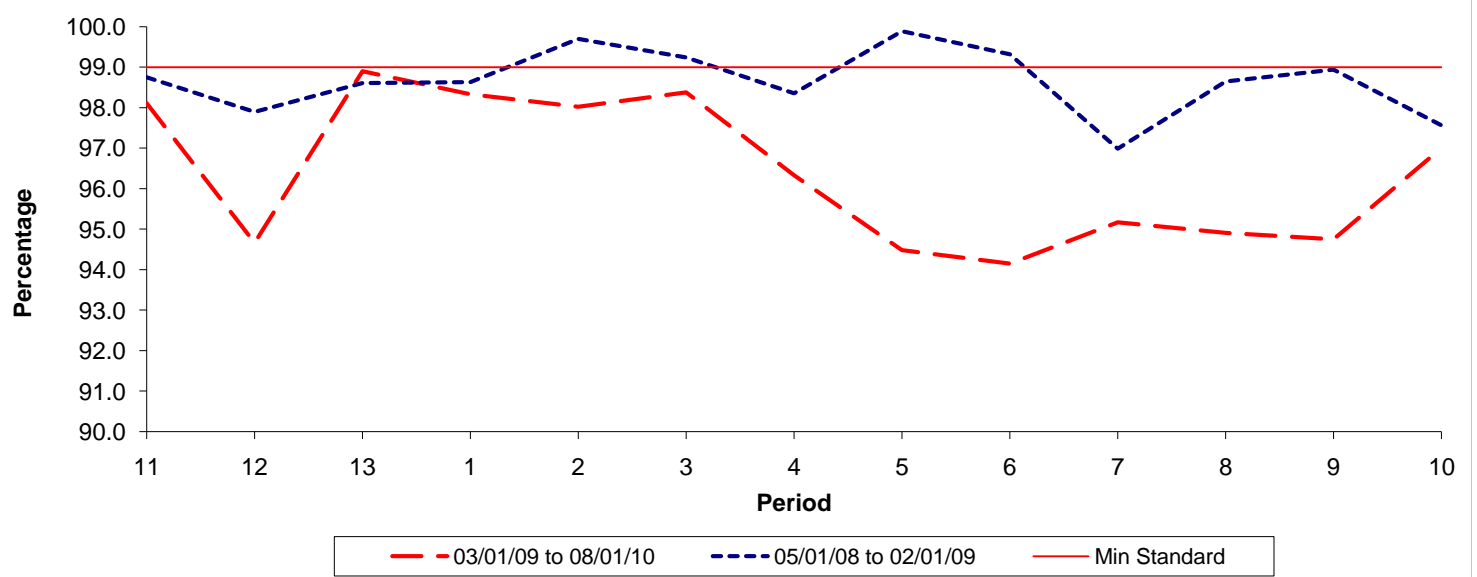

Reliability Performance (Low Frequency)

% Departing On Time

Date Range / Period	11	12	13	1	2	3	4	5	6	7	8	9	10
03/01/09 to 08/01/10													
05/01/08 to 02/01/09													
Min Standard													

On Time figures are based on 12 weeks data

Kilometre Performance

% Kilometres Operated

Date Range / Period	11	12	13	1	2	3	4	5	6	7	8	9	10
03/01/09 to 08/01/10	98.11	94.66	98.90	98.33	98.02	98.38	96.33	94.48	94.15	95.17	94.91	94.75	97.00
05/01/08 to 02/01/09	98.75	97.90	98.61	98.63	99.70	99.24	98.36	99.89	99.32	96.99	98.65	98.94	97.57
Min Standard	99.00	99.00	99.00	99.00	99.00	99.00	99.00	99.00	99.00	99.00	99.00	99.00	99.00

Kilometre figures are based on 4 weeks data