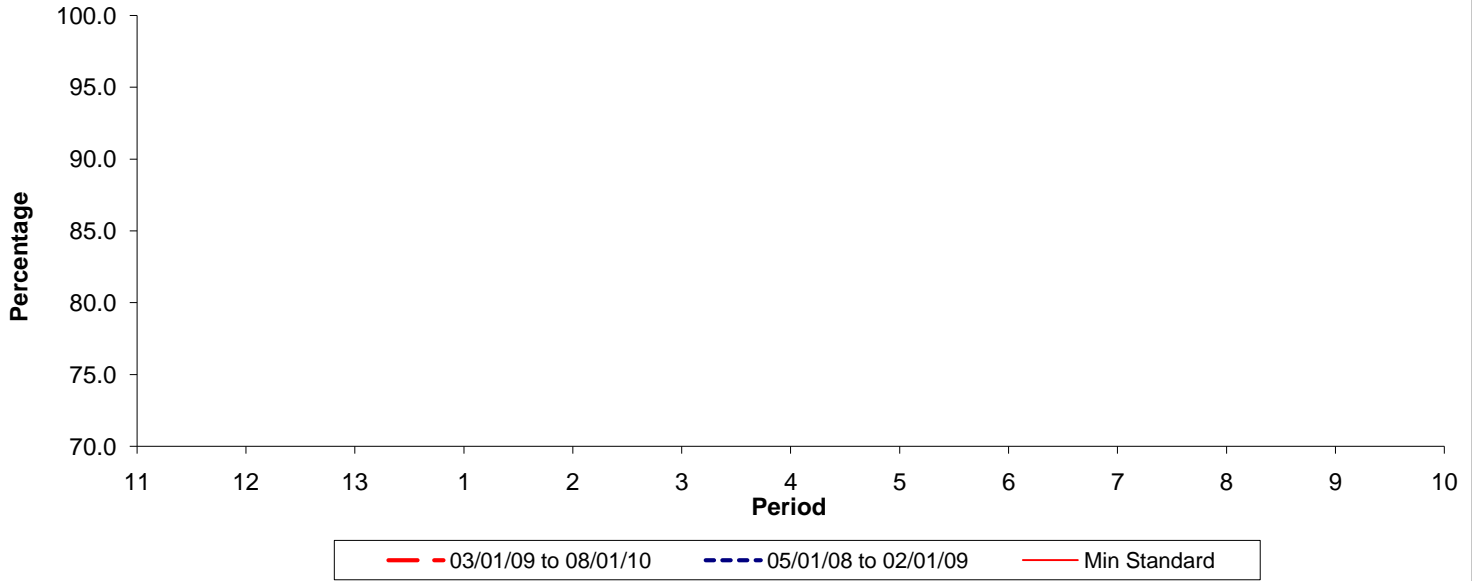

Reliability Performance (Low Frequency)

% Departing On Time

Date Range / Period	11	12	13	1	2	3	4	5	6	7	8	9	10
03/01/09 to 08/01/10													
05/01/08 to 02/01/09													
Min Standard													

On Time figures are based on 12 weeks data

Kilometre Performance

% Kilometres Operated

Date Range / Period	11	12	13	1	2	3	4	5	6	7	8	9	10
03/01/09 to 08/01/10	98.11	94.66	98.90	98.33	98.02	98.38	96.33	94.48	94.15	95.17	94.91	94.75	97.00
05/01/08 to 02/01/09	98.75	97.90	98.61	98.63	99.70	99.24	98.36	99.89	99.32	96.99	98.65	98.94	97.57
Min Standard	99.00	99.00	99.00	99.00	99.00	99.00	99.00	99.00	99.00	99.00	99.00	99.00	99.00

Kilometre figures are based on 4 weeks data