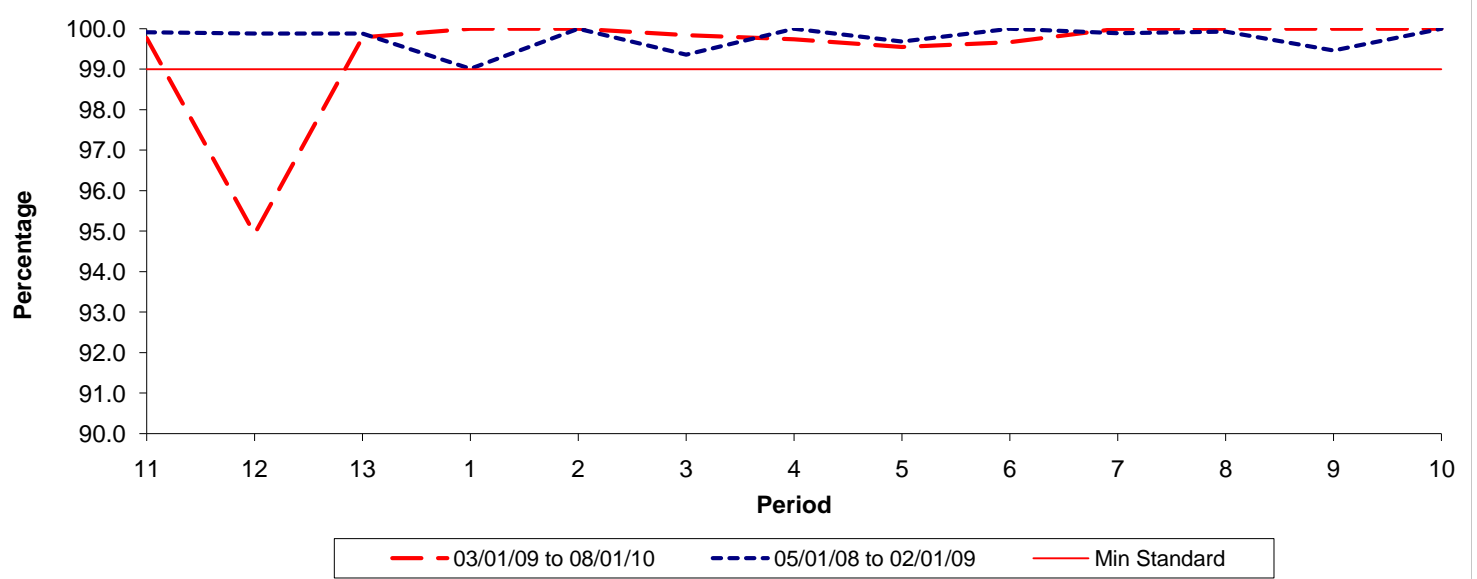

Reliability Performance (Low Frequency)

% Departing On Time

Date Range / Period	11	12	13	1	2	3	4	5	6	7	8	9	10
03/01/09 to 08/01/10													
05/01/08 to 02/01/09													
Min Standard													

On Time figures are based on 12 weeks data

Kilometre Performance

% Kilometres Operated

Date Range / Period	11	12	13	1	2	3	4	5	6	7	8	9	10
03/01/09 to 08/01/10	99.77	94.93	99.79	100.00	100.00	99.84	99.74	99.55	99.67	100.00	100.00	100.00	100.00
05/01/08 to 02/01/09	99.91	99.88	99.88	99.01	100.00	99.36	100.00	99.68	100.00	99.89	99.93	99.46	100.00
Min Standard	99.00	99.00	99.00	99.00	99.00	99.00	99.00	99.00	99.00	99.00	99.00	99.00	99.00

Kilometre figures are based on 4 weeks data