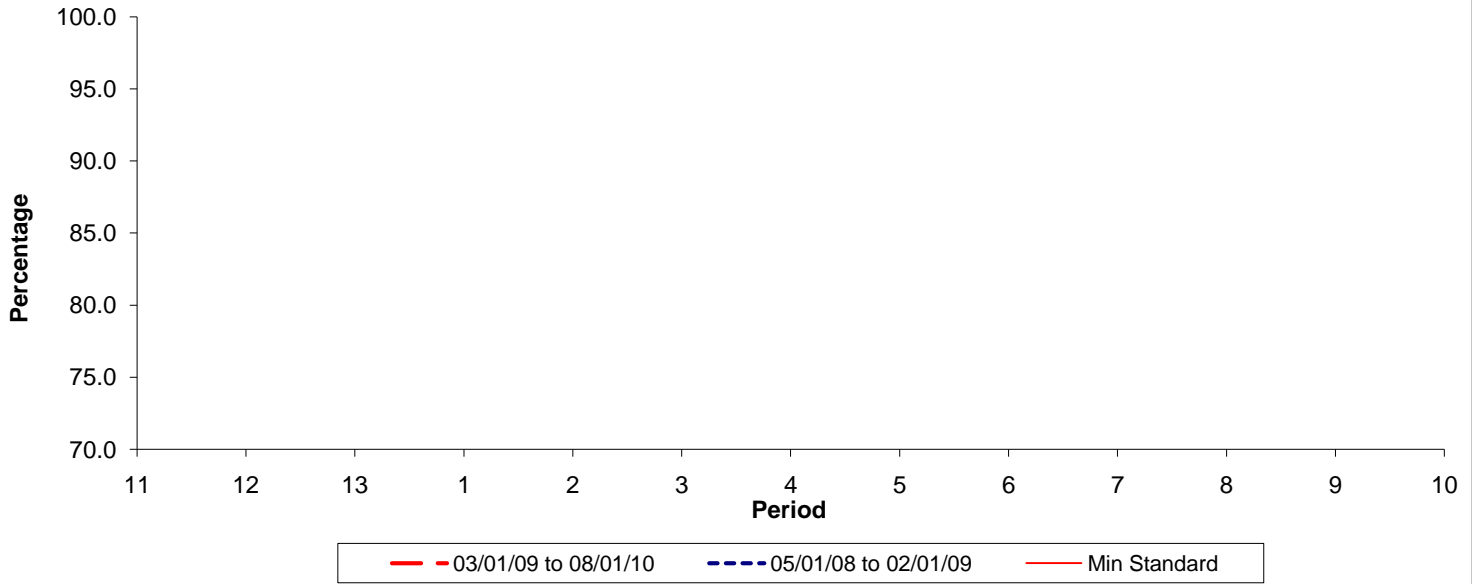

Reliability Performance (Low Frequency)

% Departing On Time

Date Range / Period	11	12	13	1	2	3	4	5	6	7	8	9	10
03/01/09 to 08/01/10													
05/01/08 to 02/01/09													
Min Standard													

On Time figures are based on 12 weeks data

Kilometre Performance

% Kilometres Operated

Date Range / Period	11	12	13	1	2	3	4	5	6	7	8	9	10
03/01/09 to 08/01/10	99.77	94.93	99.79	100.00	100.00	99.84	99.74	99.55	99.67	100.00	100.00	100.00	100.00
05/01/08 to 02/01/09	99.91	99.88	99.88	99.01	100.00	99.36	100.00	99.68	100.00	99.89	99.93	99.46	100.00
Min Standard	99.00	99.00	99.00	99.00	99.00	99.00	99.00	99.00	99.00	99.00	99.00	99.00	99.00

Kilometre figures are based on 4 weeks data