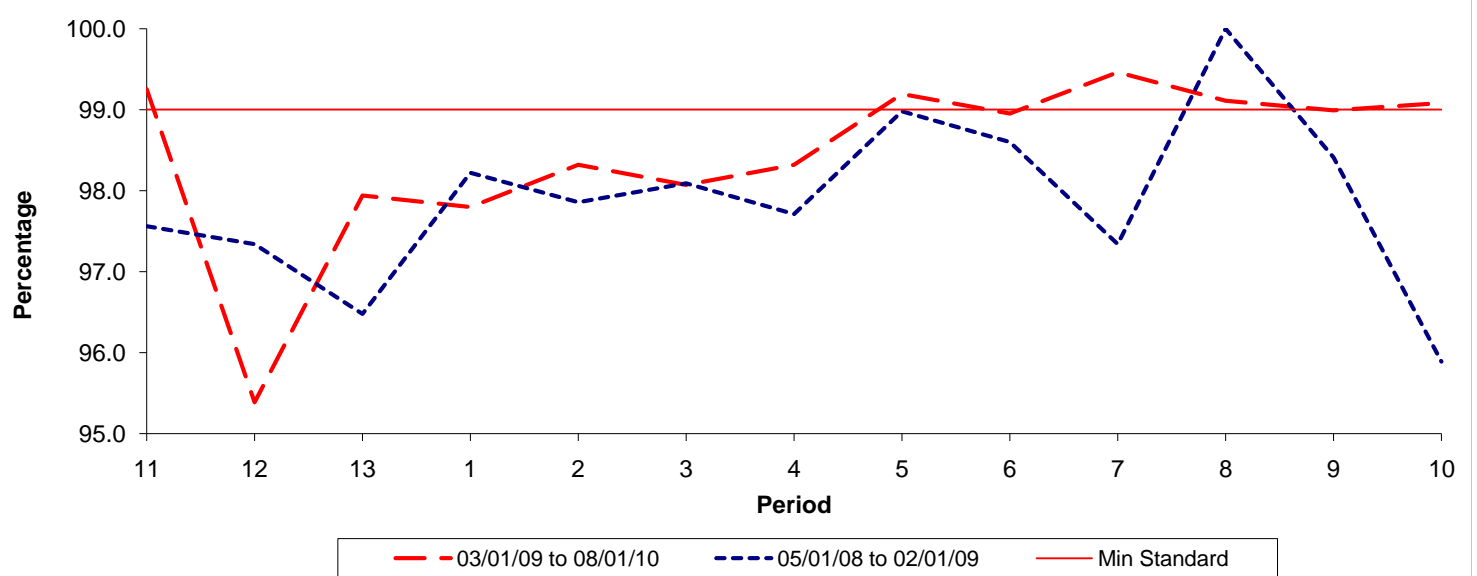

Reliability Performance (Low Frequency)

% Departing On Time

Date Range / Period	11	12	13	1	2	3	4	5	6	7	8	9	10
03/01/09 to 08/01/10													
05/01/08 to 02/01/09													
Min Standard													

On Time figures are based on 12 weeks data

Kilometre Performance

% Kilometres Operated

Date Range / Period	11	12	13	1	2	3	4	5	6	7	8	9	10
03/01/09 to 08/01/10	99.25	95.39	97.94	97.80	98.32	98.07	98.32	99.19	98.95	99.46	99.11	98.99	99.08
05/01/08 to 02/01/09	97.56	97.34	96.48	98.22	97.86	98.09	97.71	98.98	98.60	97.34	100.00	98.41	95.89
Min Standard	99.00	99.00	99.00	99.00	99.00	99.00	99.00	99.00	99.00	99.00	99.00	99.00	99.00

Kilometre figures are based on 4 weeks data