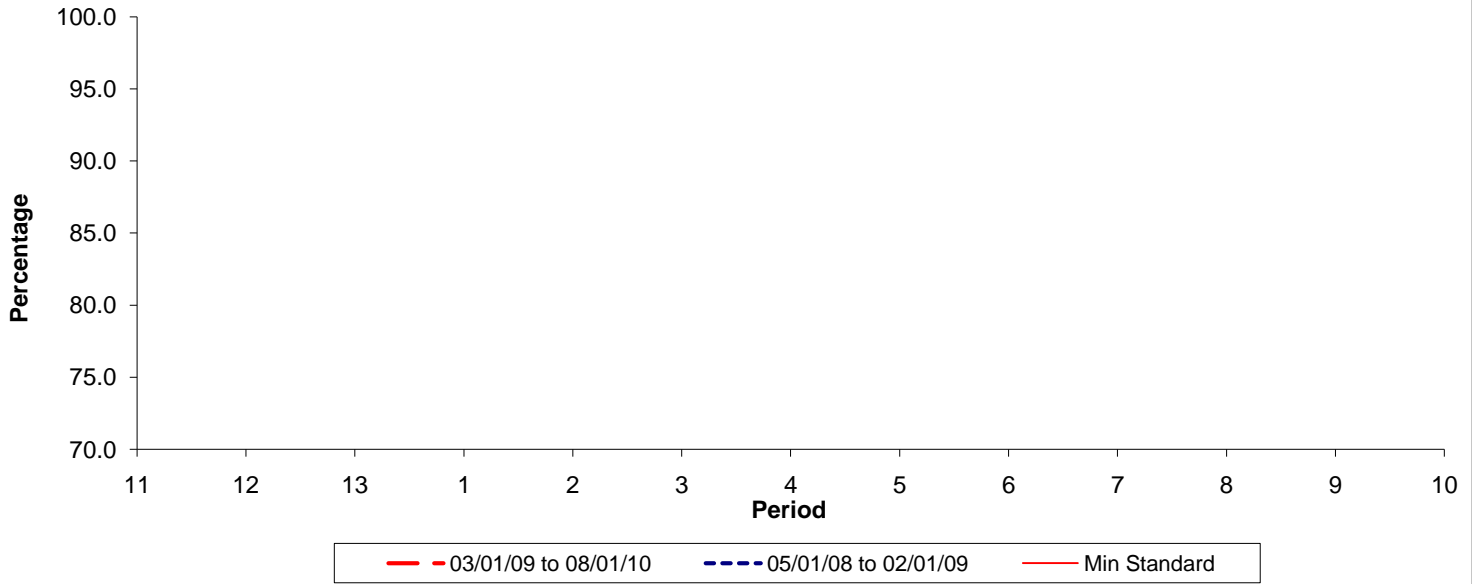

Reliability Performance (Low Frequency)

% Departing On Time

Date Range / Period	11	12	13	1	2	3	4	5	6	7	8	9	10
03/01/09 to 08/01/10													
05/01/08 to 02/01/09													
Min Standard													

On Time figures are based on 12 weeks data

Kilometre Performance

% Kilometres Operated

Date Range / Period	11	12	13	1	2	3	4	5	6	7	8	9	10
03/01/09 to 08/01/10	99.25	95.39	97.94	97.80	98.32	98.07	98.32	99.19	98.95	99.46	99.11	98.99	99.08
05/01/08 to 02/01/09	97.56	97.34	96.48	98.22	97.86	98.09	97.71	98.98	98.60	97.34	100.00	98.41	95.89
Min Standard	99.00	99.00	99.00	99.00	99.00	99.00	99.00	99.00	99.00	99.00	99.00	99.00	99.00

Kilometre figures are based on 4 weeks data