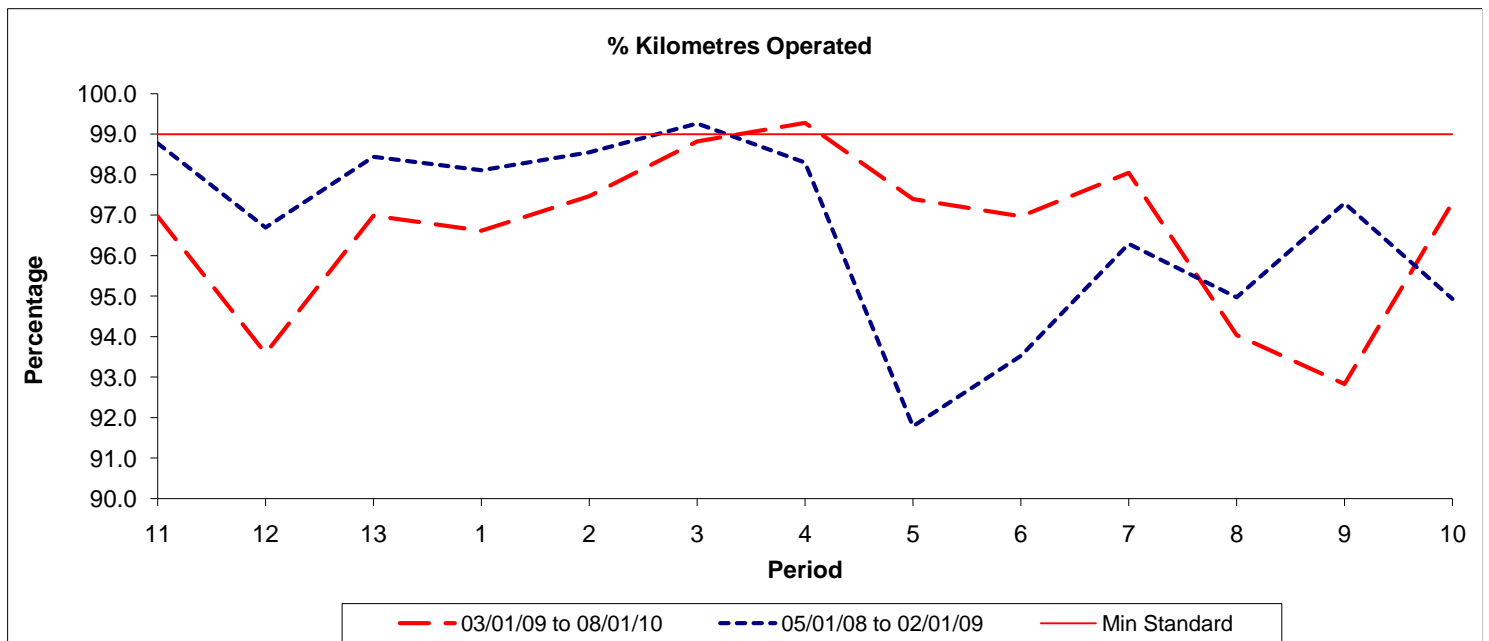

**Reliability Performance ( Low Frequency )**

Date Range / Period	11	12	13	1	2	3	4	5	6	7	8	9	10
03/01/09 to 08/01/10	81.20	82.50	80.20	75.50	77.50	76.30	76.90	70.80	71.40	70.70	67.70	67.30	64.10
05/01/08 to 02/01/09	81.80	82.30	83.90	86.30	87.50	85.40	82.30	79.10	78.60	77.90	77.20	75.70	74.70
Min Standard	85.00	85.00	85.00	85.00	85.00	85.00	85.00	85.00	85.00	85.00	85.00	85.00	85.00

On Time figures are based on 12 weeks data

**Kilometre Performance**

Date Range / Period	11	12	13	1	2	3	4	5	6	7	8	9	10
03/01/09 to 08/01/10	96.97	93.59	96.99	96.62	97.47	98.82	99.28	97.40	96.97	98.05	94.04	92.83	97.31
05/01/08 to 02/01/09	98.77	96.69	98.44	98.11	98.55	99.26	98.30	91.79	93.53	96.29	94.97	97.29	94.93
Min Standard	99.00	99.00	99.00	99.00	99.00	99.00	99.00	99.00	99.00	99.00	99.00	99.00	99.00

Kilometre figures are based on 4 weeks data