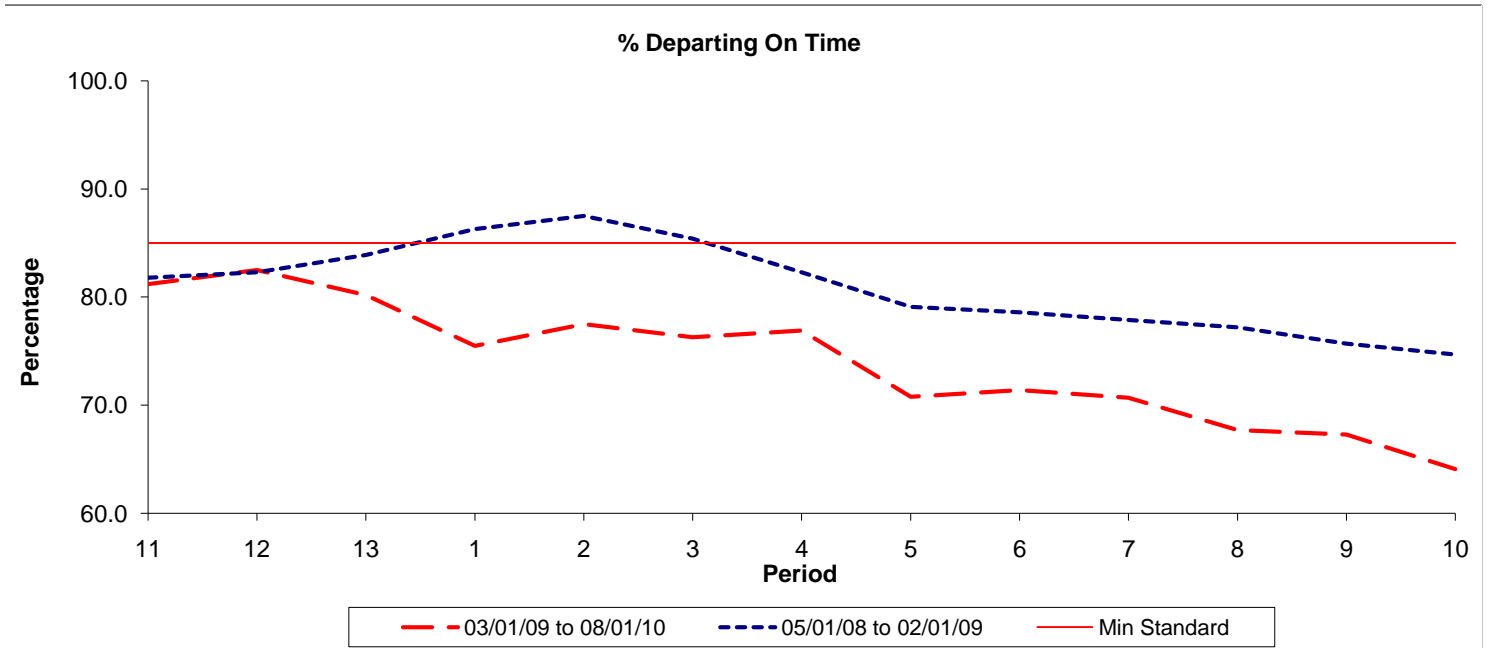

**Reliability Performance ( Low Frequency )**

Date Range / Period	11	12	13	1	2	3	4	5	6	7	8	9	10
03/01/09 to 08/01/10	81.20	82.50	80.20	75.50	77.50	76.30	76.90	70.80	71.40	70.70	67.70	67.30	64.10
05/01/08 to 02/01/09	81.80	82.30	83.90	86.30	87.50	85.40	82.30	79.10	78.60	77.90	77.20	75.70	74.70
Min Standard	85.00	85.00	85.00	85.00	85.00	85.00	85.00	85.00	85.00	85.00	85.00	85.00	85.00

On Time figures are based on 12 weeks data

**Kilometre Performance**

Date Range / Period	11	12	13	1	2	3	4	5	6	7	8	9	10
03/01/09 to 08/01/10	96.97	93.59	96.99	96.62	97.47	98.82	99.28	97.40	96.97	98.05	94.04	92.83	97.31
05/01/08 to 02/01/09	98.77	96.69	98.44	98.11	98.55	99.26	98.30	91.79	93.53	96.29	94.97	97.29	94.93
Min Standard	99.00	99.00	99.00	99.00	99.00	99.00	99.00	99.00	99.00	99.00	99.00	99.00	99.00

Kilometre figures are based on 4 weeks data