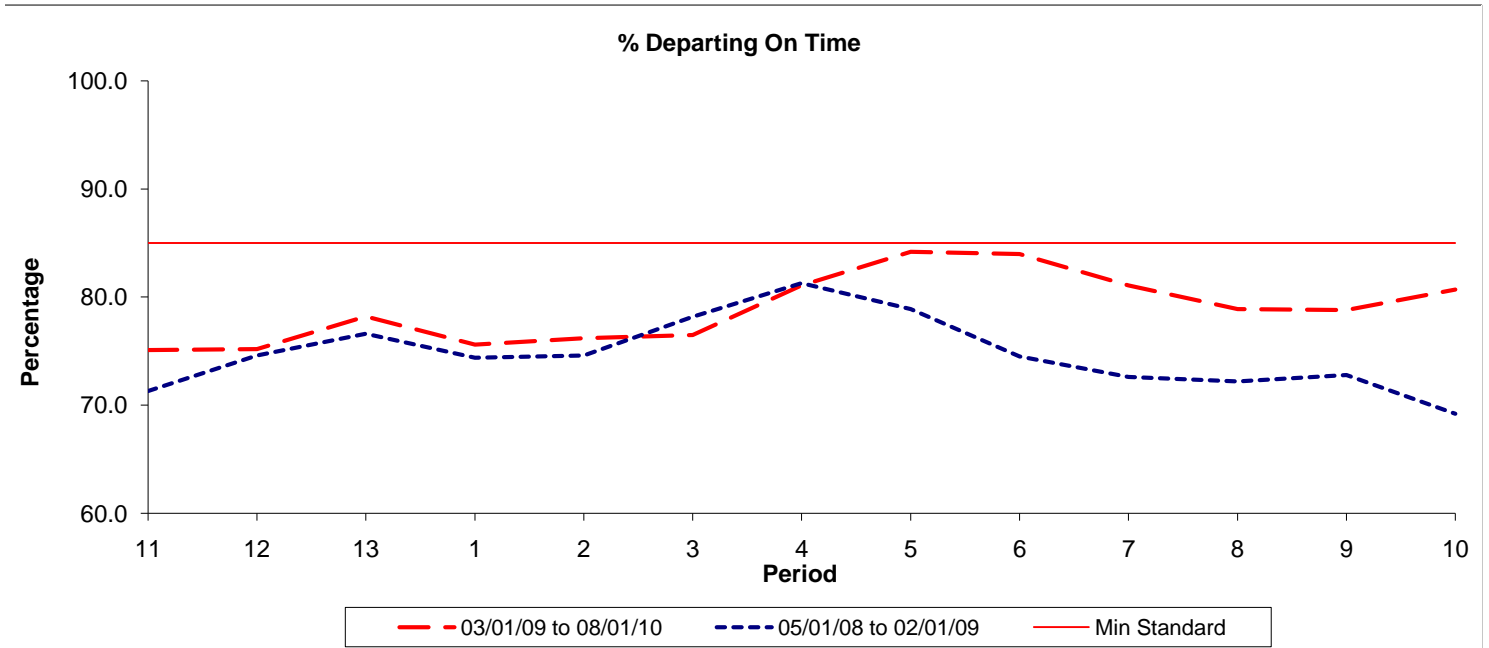

Reliability Performance (Low Frequency)

Date Range / Period	11	12	13	1	2	3	4	5	6	7	8	9	10
03/01/09 to 08/01/10	75.10	75.20	78.20	75.60	76.20	76.50	81.10	84.20	84.00	81.10	78.90	78.80	80.70
05/01/08 to 02/01/09	71.30	74.60	76.60	74.40	74.60	78.20	81.30	78.90	74.50	72.60	72.20	72.80	69.20
Min Standard	85.00	85.00	85.00	85.00	85.00	85.00	85.00	85.00	85.00	85.00	85.00	85.00	85.00

On Time figures are based on 12 weeks data

Kilometre Performance

Date Range / Period	11	12	13	1	2	3	4	5	6	7	8	9	10
03/01/09 to 08/01/10	99.05	91.77	98.49	99.23	97.94	99.21	98.62	99.39	99.44	98.76	98.58	98.08	96.58
05/01/08 to 02/01/09	98.38	98.15	98.36	99.50	98.17	98.27	97.06	95.37	97.81	97.63	97.90	98.05	97.56
Min Standard	99.00	99.00	99.00	99.00	99.00	99.00	99.00	99.00	99.00	99.00	99.00	99.00	99.00

Kilometre figures are based on 4 weeks data