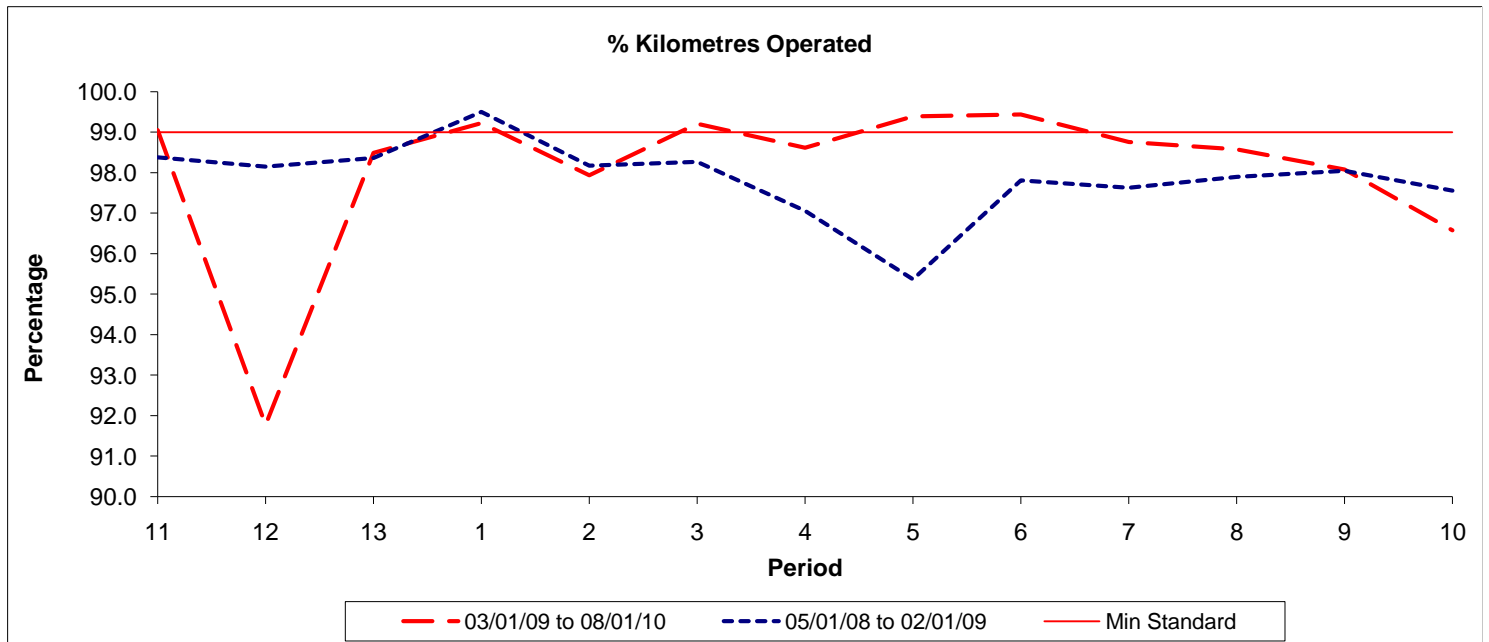

Reliability Performance (Low Frequency)

Date Range / Period	11	12	13	1	2	3	4	5	6	7	8	9	10
03/01/09 to 08/01/10	75.10	75.20	78.20	75.60	76.20	76.50	81.10	84.20	84.00	81.10	78.90	78.80	80.70
05/01/08 to 02/01/09	71.30	74.60	76.60	74.40	74.60	78.20	81.30	78.90	74.50	72.60	72.20	72.80	69.20
Min Standard	85.00	85.00	85.00	85.00	85.00	85.00	85.00	85.00	85.00	85.00	85.00	85.00	85.00

On Time figures are based on 12 weeks data

Kilometre Performance

Date Range / Period	11	12	13	1	2	3	4	5	6	7	8	9	10
03/01/09 to 08/01/10	99.05	91.77	98.49	99.23	97.94	99.21	98.62	99.39	99.44	98.76	98.58	98.08	96.58
05/01/08 to 02/01/09	98.38	98.15	98.36	99.50	98.17	98.27	97.06	95.37	97.81	97.63	97.90	98.05	97.56
Min Standard	99.00	99.00	99.00	99.00	99.00	99.00	99.00	99.00	99.00	99.00	99.00	99.00	99.00

Kilometre figures are based on 4 weeks data