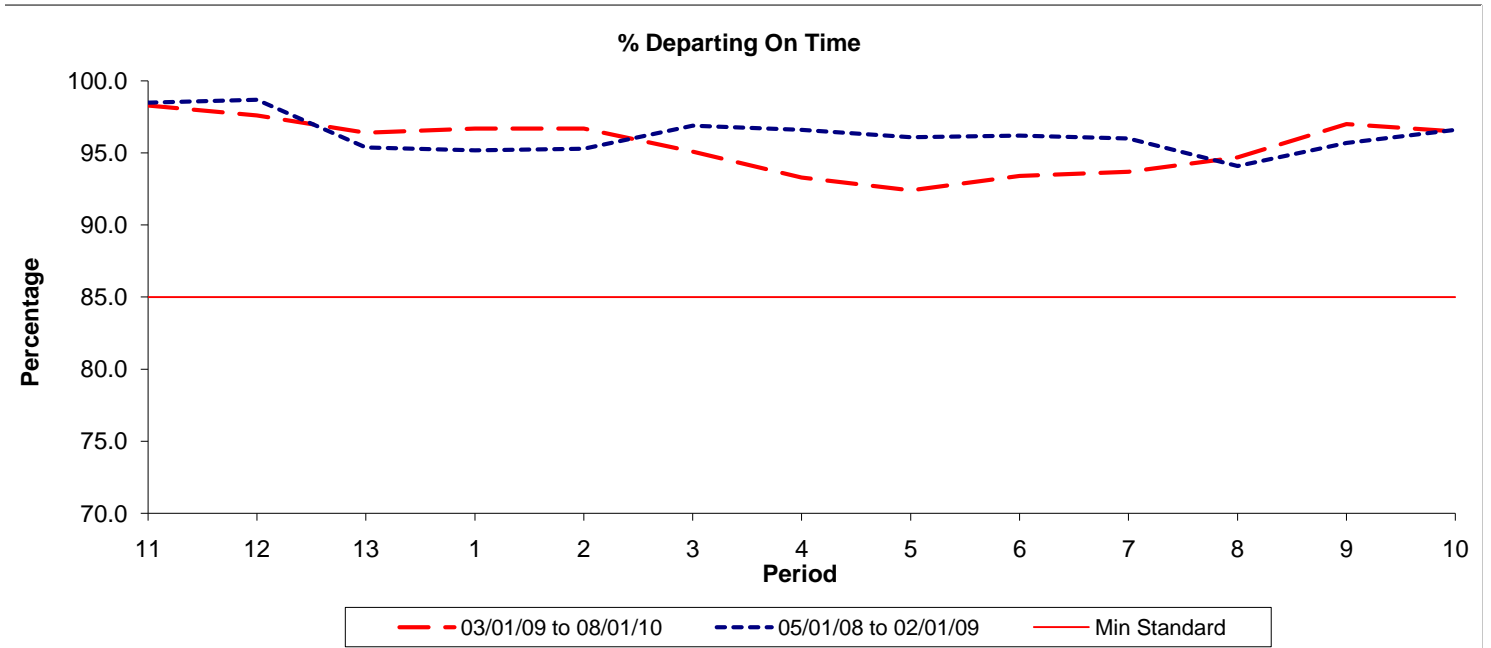

Reliability Performance (Low Frequency)

Date Range / Period	11	12	13	1	2	3	4	5	6	7	8	9	10
03/01/09 to 08/01/10	98.30	97.60	96.40	96.70	96.70	95.10	93.30	92.40	93.40	93.70	94.70	97.00	96.50
05/01/08 to 02/01/09	98.50	98.70	95.40	95.20	95.30	96.90	96.60	96.10	96.20	96.00	94.10	95.70	96.60
Min Standard	85.00	85.00	85.00	85.00	85.00	85.00	85.00	85.00	85.00	85.00	85.00	85.00	85.00

On Time figures are based on 12 weeks data

Kilometre Performance

Date Range / Period	11	12	13	1	2	3	4	5	6	7	8	9	10
03/01/09 to 08/01/10	99.78	96.32	99.48	99.73	99.85	98.62	99.60	99.81	99.72	97.31	99.16	99.51	99.29
05/01/08 to 02/01/09	99.12	99.39	99.38	99.14	99.57	99.48	99.55	98.52	98.98	98.90	95.73	99.45	99.23
Min Standard	99.00	99.00	99.00	99.00	99.00	99.00	99.00	99.00	99.00	99.00	99.00	99.00	99.00

Kilometre figures are based on 4 weeks data