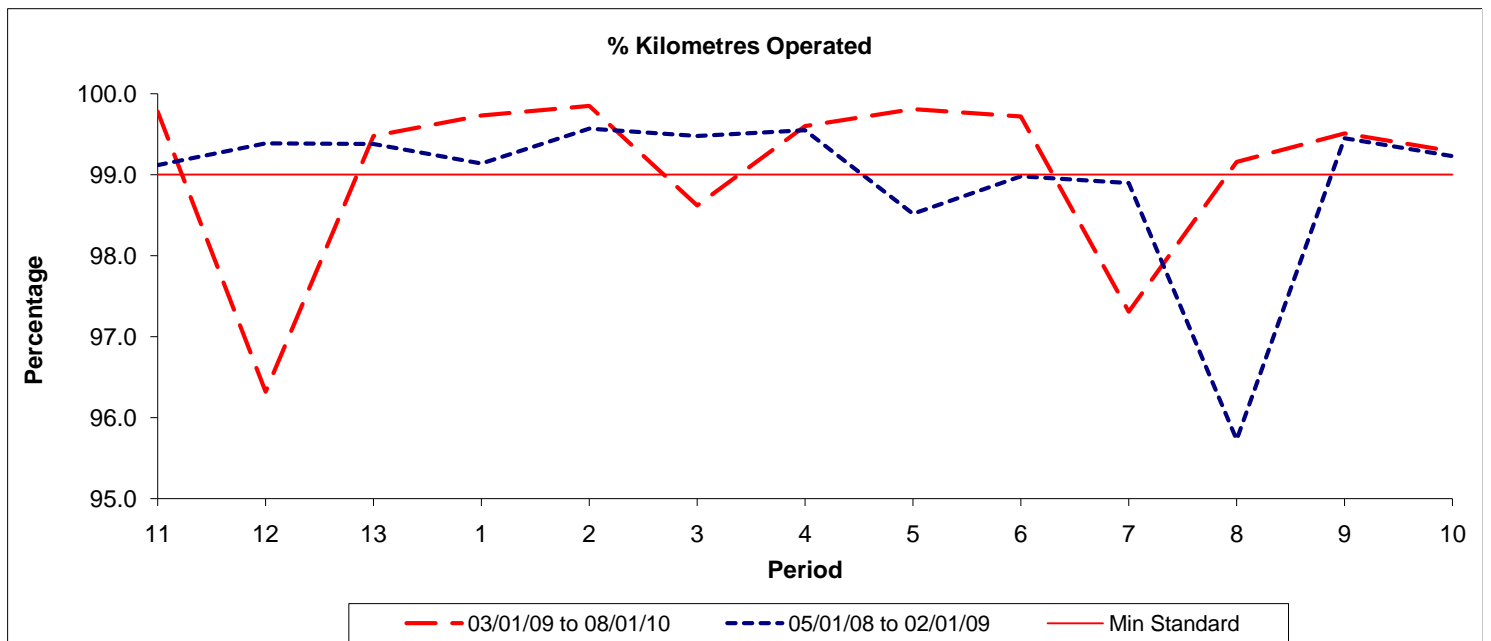

Reliability Performance (Low Frequency)

Date Range / Period	11	12	13	1	2	3	4	5	6	7	8	9	10
03/01/09 to 08/01/10	98.30	97.60	96.40	96.70	96.70	95.10	93.30	92.40	93.40	93.70	94.70	97.00	96.50
05/01/08 to 02/01/09	98.50	98.70	95.40	95.20	95.30	96.90	96.60	96.10	96.20	96.00	94.10	95.70	96.60
Min Standard	85.00	85.00	85.00	85.00	85.00	85.00	85.00	85.00	85.00	85.00	85.00	85.00	85.00

On Time figures are based on 12 weeks data

Kilometre Performance

Date Range / Period	11	12	13	1	2	3	4	5	6	7	8	9	10
03/01/09 to 08/01/10	99.78	96.32	99.48	99.73	99.85	98.62	99.60	99.81	99.72	97.31	99.16	99.51	99.29
05/01/08 to 02/01/09	99.12	99.39	99.38	99.14	99.57	99.48	99.55	98.52	98.98	98.90	95.73	99.45	99.23
Min Standard	99.00	99.00	99.00	99.00	99.00	99.00	99.00	99.00	99.00	99.00	99.00	99.00	99.00

Kilometre figures are based on 4 weeks data