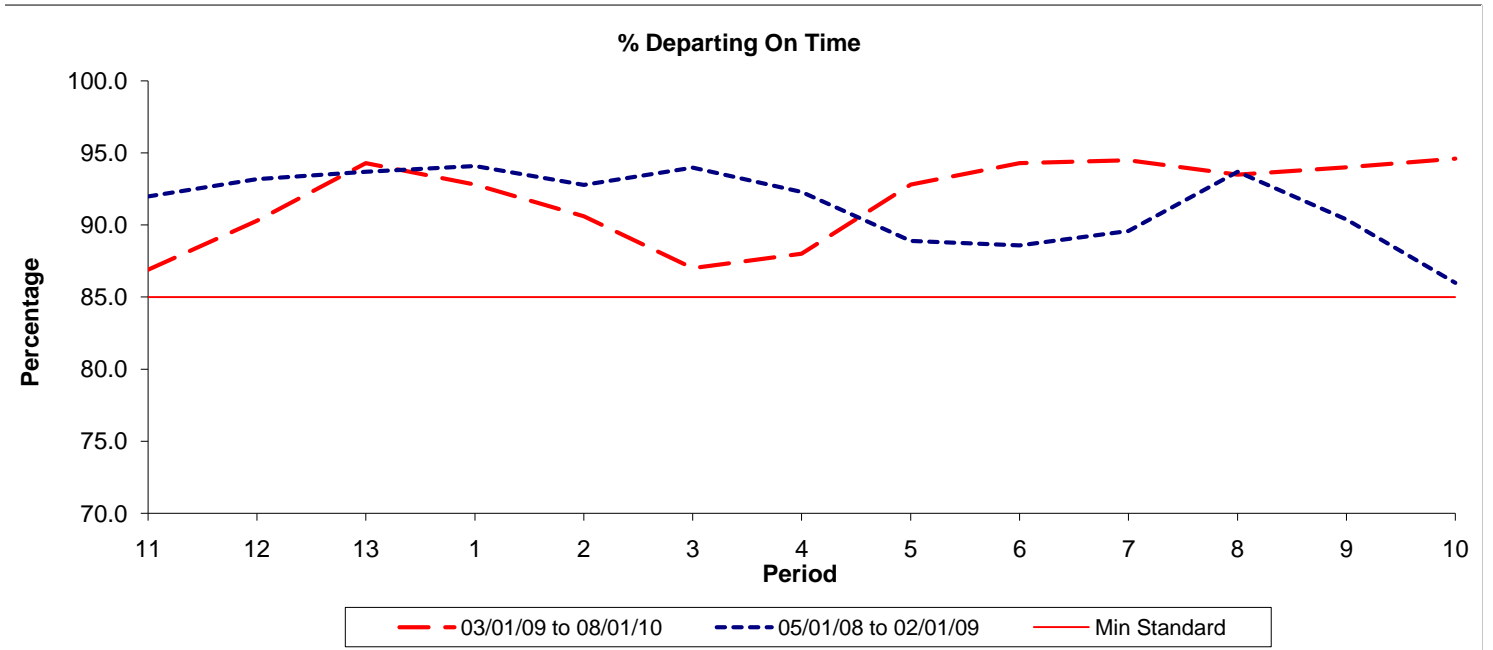

Reliability Performance (Low Frequency)

Date Range / Period	11	12	13	1	2	3	4	5	6	7	8	9	10
03/01/09 to 08/01/10	86.90	90.30	94.30	92.80	90.60	87.00	88.00	92.80	94.30	94.50	93.50	94.00	94.60
05/01/08 to 02/01/09	92.00	93.20	93.70	94.10	92.80	94.00	92.30	88.90	88.60	89.60	93.70	90.40	86.00
Min Standard	85.00	85.00	85.00	85.00	85.00	85.00	85.00	85.00	85.00	85.00	85.00	85.00	85.00

On Time figures are based on 12 weeks data

Kilometre Performance

Date Range / Period	11	12	13	1	2	3	4	5	6	7	8	9	10
03/01/09 to 08/01/10	99.18	94.72	98.66	98.79	96.83	96.54	97.11	98.19	98.61	98.15	98.13	97.97	97.58
05/01/08 to 02/01/09	99.08	98.97	98.32	99.28	97.81	98.79	98.85	98.11	98.65	98.45	98.55	98.82	97.82
Min Standard	99.00	99.00	99.00	99.00	99.00	99.00	99.00	99.00	99.00	99.00	99.00	99.00	99.00

Kilometre figures are based on 4 weeks data