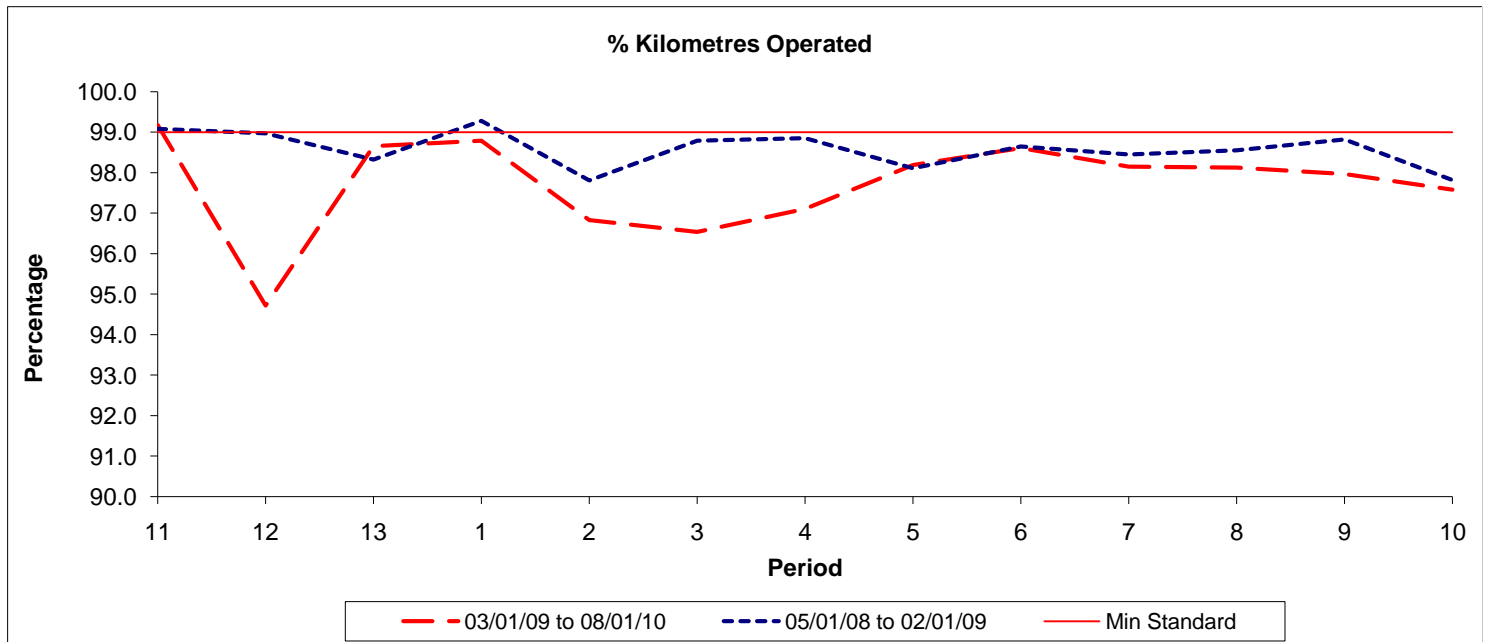

Reliability Performance (Low Frequency)

Date Range / Period	11	12	13	1	2	3	4	5	6	7	8	9	10
03/01/09 to 08/01/10	86.90	90.30	94.30	92.80	90.60	87.00	88.00	92.80	94.30	94.50	93.50	94.00	94.60
05/01/08 to 02/01/09	92.00	93.20	93.70	94.10	92.80	94.00	92.30	88.90	88.60	89.60	93.70	90.40	86.00
Min Standard	85.00	85.00	85.00	85.00	85.00	85.00	85.00	85.00	85.00	85.00	85.00	85.00	85.00

On Time figures are based on 12 weeks data

Kilometre Performance

Date Range / Period	11	12	13	1	2	3	4	5	6	7	8	9	10
03/01/09 to 08/01/10	99.18	94.72	98.66	98.79	96.83	96.54	97.11	98.19	98.61	98.15	98.13	97.97	97.58
05/01/08 to 02/01/09	99.08	98.97	98.32	99.28	97.81	98.79	98.85	98.11	98.65	98.45	98.55	98.82	97.82
Min Standard	99.00	99.00	99.00	99.00	99.00	99.00	99.00	99.00	99.00	99.00	99.00	99.00	99.00

Kilometre figures are based on 4 weeks data