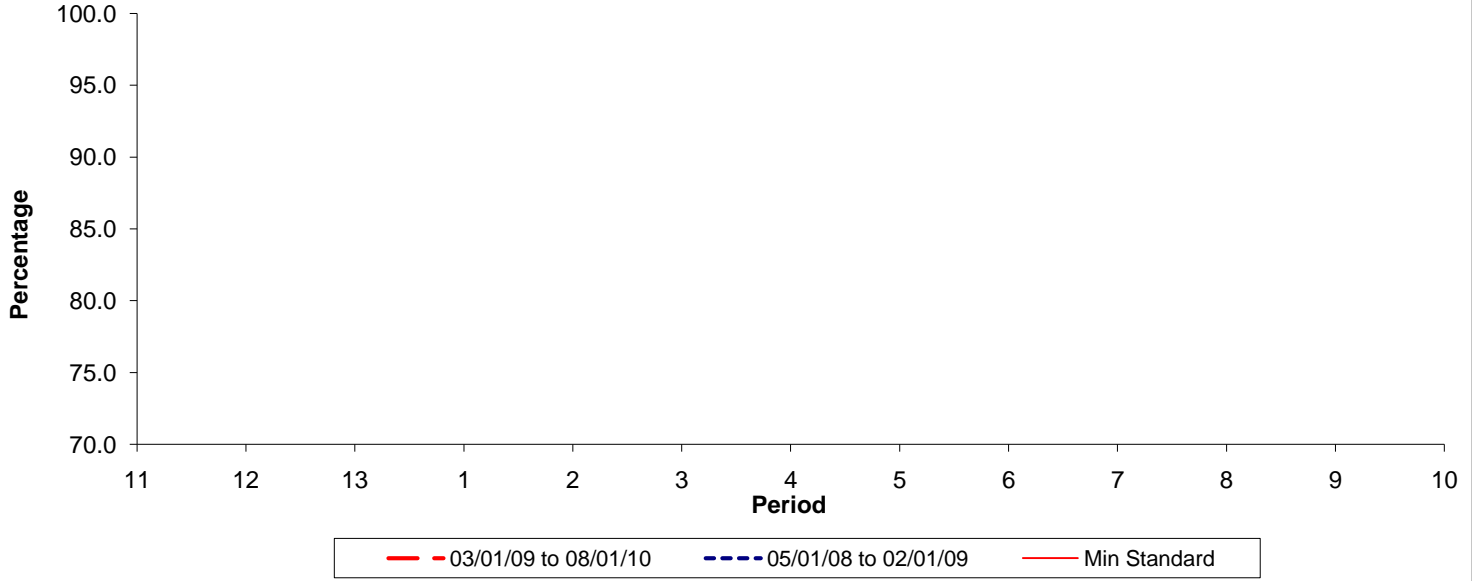

Reliability Performance (Low Frequency)

% Departing On Time

Date Range / Period	11	12	13	1	2	3	4	5	6	7	8	9	10
03/01/09 to 08/01/10													
05/01/08 to 02/01/09													
Min Standard													

On Time figures are based on 12 weeks data

Kilometre Performance

% Kilometres Operated

Date Range / Period	11	12	13	1	2	3	4	5	6	7	8	9	10
03/01/09 to 08/01/10	98.92	95.04	98.52	98.08	98.84	98.96	99.17	99.57	98.60	98.41	100.00	98.76	96.79
05/01/08 to 02/01/09	99.78	99.82	99.74	99.61	99.82	99.46	98.64	98.51	98.74	98.95	98.83	99.64	97.73
Min Standard	99.00	99.00	99.00	99.00	99.00	99.00	99.00	99.00	99.00	99.00	99.00	99.00	99.00

Kilometre figures are based on 4 weeks data