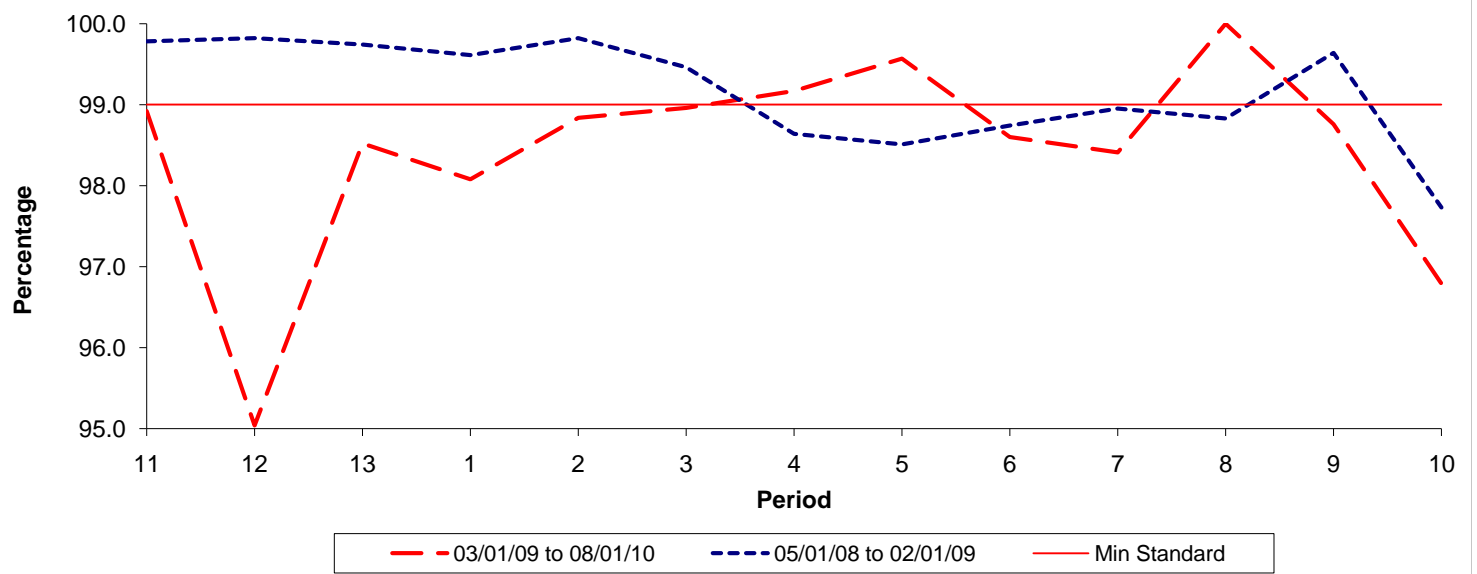

Reliability Performance (Low Frequency)

% Departing On Time

Date Range / Period	11	12	13	1	2	3	4	5	6	7	8	9	10
03/01/09 to 08/01/10													
05/01/08 to 02/01/09													
Min Standard													

On Time figures are based on 12 weeks data

Kilometre Performance

% Kilometres Operated

Date Range / Period	11	12	13	1	2	3	4	5	6	7	8	9	10
03/01/09 to 08/01/10	98.92	95.04	98.52	98.08	98.84	98.96	99.17	99.57	98.60	98.41	100.00	98.76	96.79
05/01/08 to 02/01/09	99.78	99.82	99.74	99.61	99.82	99.46	98.64	98.51	98.74	98.95	98.83	99.64	97.73
Min Standard	99.00	99.00	99.00	99.00	99.00	99.00	99.00	99.00	99.00	99.00	99.00	99.00	99.00

Kilometre figures are based on 4 weeks data