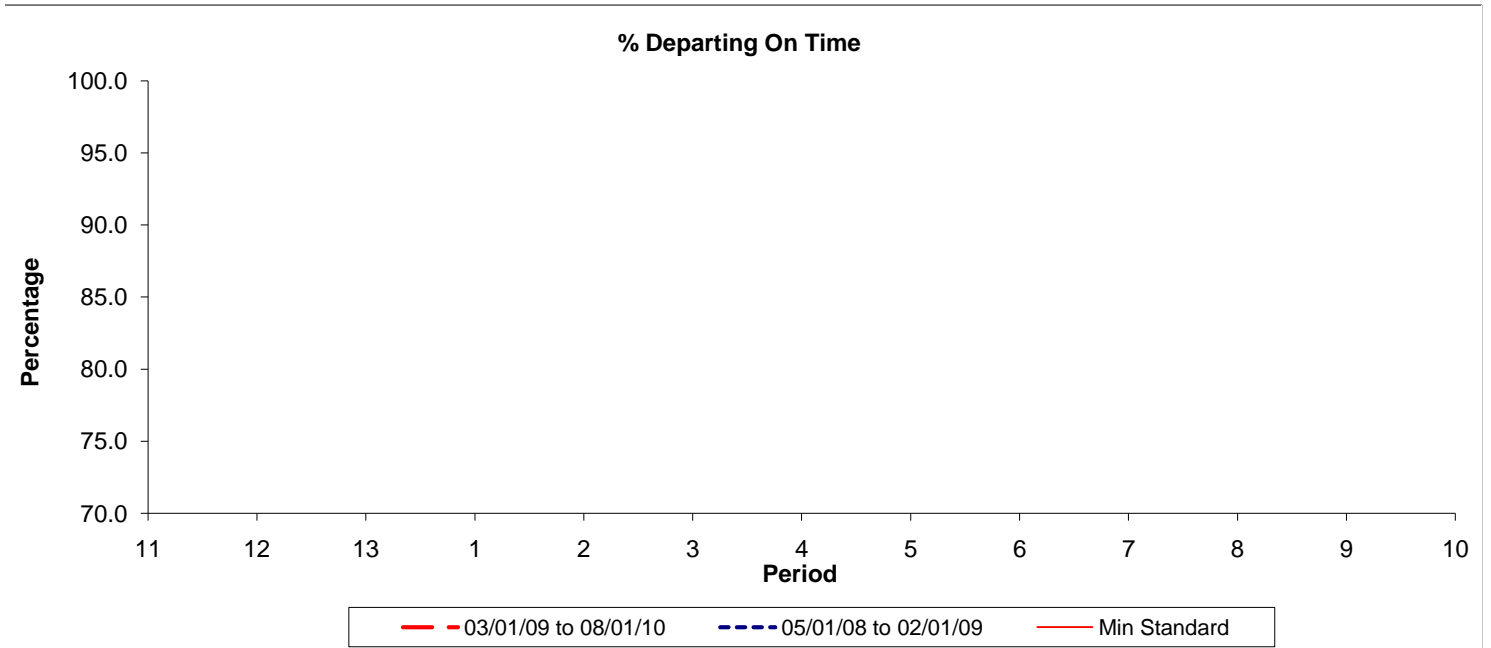

Reliability Performance (Low Frequency)

Date Range / Period	11	12	13	1	2	3	4	5	6	7	8	9	10
03/01/09 to 08/01/10													
05/01/08 to 02/01/09													
Min Standard													

On Time figures are based on 12 weeks data

Kilometre Performance

Date Range / Period	11	12	13	1	2	3	4	5	6	7	8	9	10
03/01/09 to 08/01/10	99.15	99.15	99.63	100.00	99.40	99.79	100.00	98.52	98.74	99.53	98.22	99.90	99.13
05/01/08 to 02/01/09	99.62	99.61	98.78	99.13	99.74	98.94	99.35	100.00	100.00	99.60	99.95	99.78	99.42
Min Standard	99.00	99.00	99.00	99.00	99.00	99.00	99.00	99.00	99.00	99.00	99.00	99.00	99.00

Kilometre figures are based on 4 weeks data