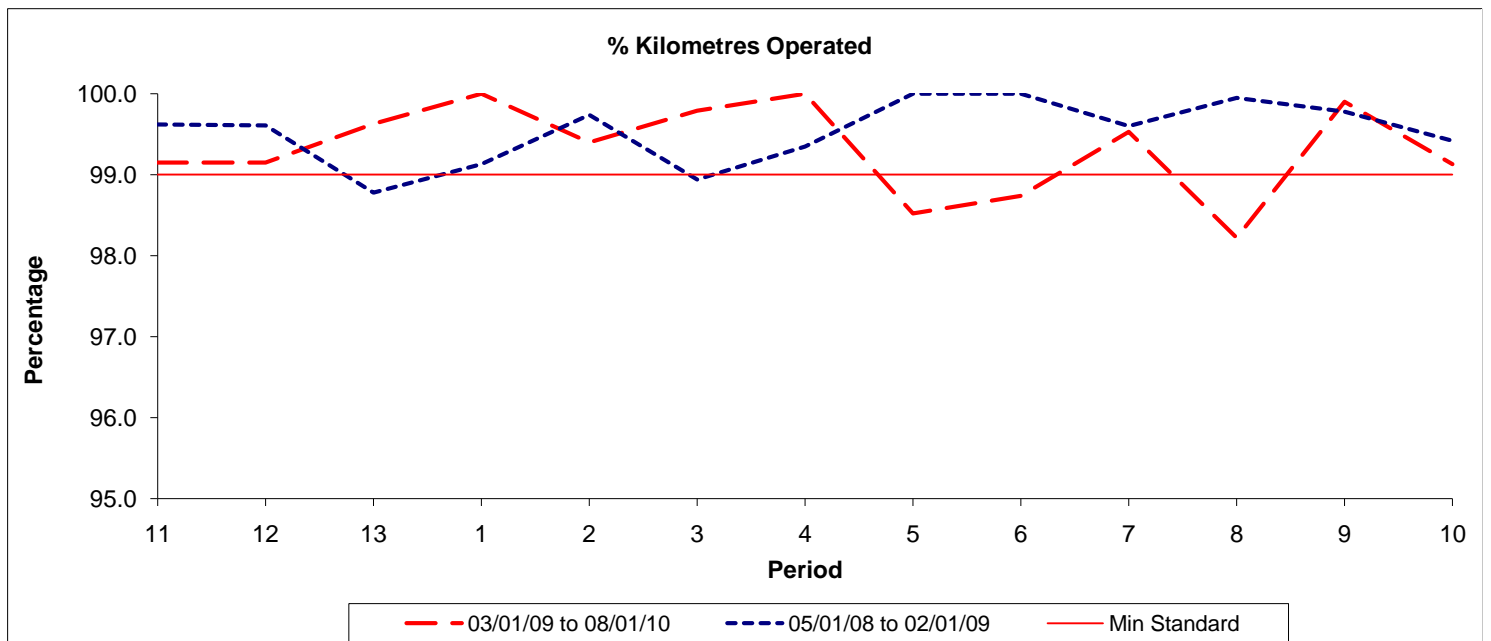

Reliability Performance (Low Frequency)

Date Range / Period	11	12	13	1	2	3	4	5	6	7	8	9	10
03/01/09 to 08/01/10													
05/01/08 to 02/01/09													
Min Standard													

On Time figures are based on 12 weeks data

Kilometre Performance

Date Range / Period	11	12	13	1	2	3	4	5	6	7	8	9	10
03/01/09 to 08/01/10	99.15	99.15	99.63	100.00	99.40	99.79	100.00	98.52	98.74	99.53	98.22	99.90	99.13
05/01/08 to 02/01/09	99.62	99.61	98.78	99.13	99.74	98.94	99.35	100.00	100.00	99.60	99.95	99.78	99.42
Min Standard	99.00	99.00	99.00	99.00	99.00	99.00	99.00	99.00	99.00	99.00	99.00	99.00	99.00

Kilometre figures are based on 4 weeks data