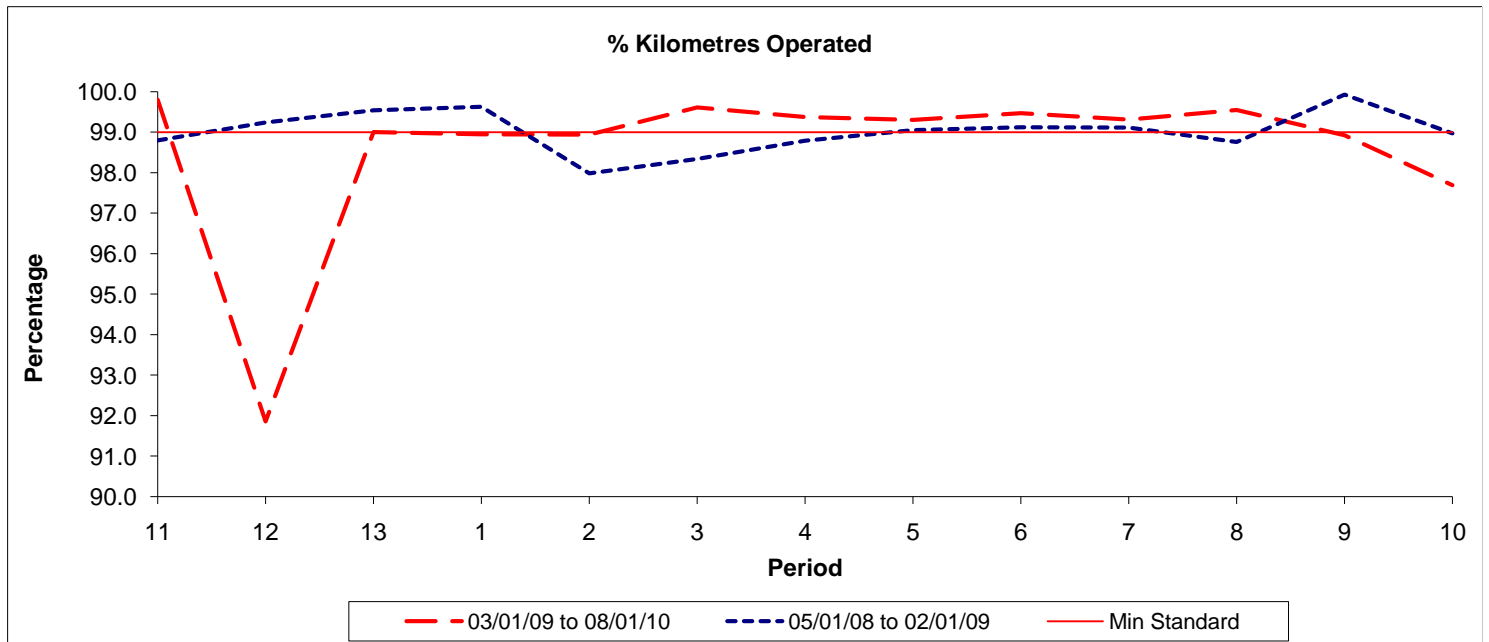

Reliability Performance (Low Frequency)

Date Range / Period	11	12	13	1	2	3	4	5	6	7	8	9	10
03/01/09 to 08/01/10	78.70	81.30	83.60	83.10	82.90	82.80	79.70	78.90	81.80	82.70	84.60	82.70	84.80
05/01/08 to 02/01/09	71.10	74.00	77.00	76.40	73.50	73.80	68.90	70.60	71.70	75.90	79.20	77.30	75.00
Min Standard	85.00	85.00	85.00	85.00	85.00	85.00	85.00	85.00	85.00	85.00	85.00	85.00	85.00

On Time figures are based on 12 weeks data

Kilometre Performance

Date Range / Period	11	12	13	1	2	3	4	5	6	7	8	9	10
03/01/09 to 08/01/10	99.80	91.86	99.00	98.95	98.94	99.61	99.37	99.30	99.47	99.31	99.55	98.92	97.69
05/01/08 to 02/01/09	98.80	99.24	99.54	99.63	97.98	98.34	98.79	99.05	99.12	99.11	98.76	99.93	98.97
Min Standard	99.00	99.00	99.00	99.00	99.00	99.00	99.00	99.00	99.00	99.00	99.00	99.00	99.00

Kilometre figures are based on 4 weeks data