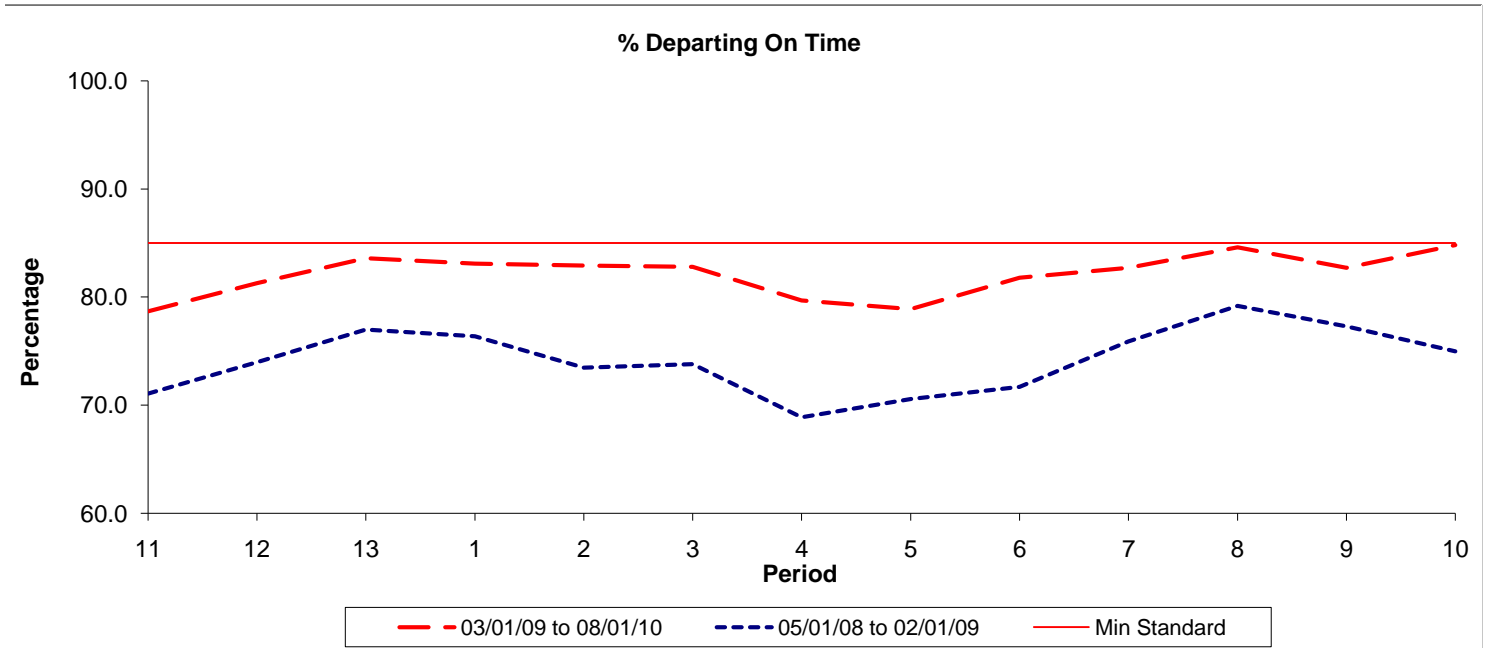

Reliability Performance (Low Frequency)

Date Range / Period	11	12	13	1	2	3	4	5	6	7	8	9	10
03/01/09 to 08/01/10	78.70	81.30	83.60	83.10	82.90	82.80	79.70	78.90	81.80	82.70	84.60	82.70	84.80
05/01/08 to 02/01/09	71.10	74.00	77.00	76.40	73.50	73.80	68.90	70.60	71.70	75.90	79.20	77.30	75.00
Min Standard	85.00	85.00	85.00	85.00	85.00	85.00	85.00	85.00	85.00	85.00	85.00	85.00	85.00

On Time figures are based on 12 weeks data

Kilometre Performance

Date Range / Period	11	12	13	1	2	3	4	5	6	7	8	9	10
03/01/09 to 08/01/10	99.80	91.86	99.00	98.95	98.94	99.61	99.37	99.30	99.47	99.31	99.55	98.92	97.69
05/01/08 to 02/01/09	98.80	99.24	99.54	99.63	97.98	98.34	98.79	99.05	99.12	99.11	98.76	99.93	98.97
Min Standard	99.00	99.00	99.00	99.00	99.00	99.00	99.00	99.00	99.00	99.00	99.00	99.00	99.00

Kilometre figures are based on 4 weeks data