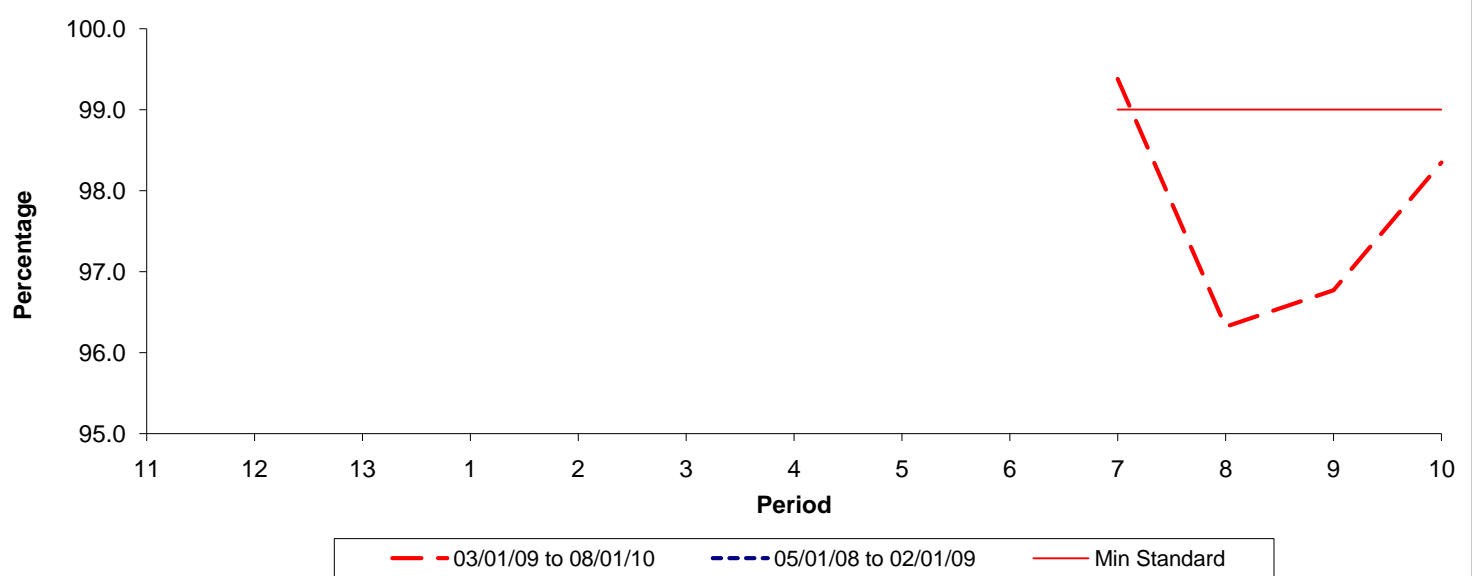

Reliability Performance (Low Frequency)

% Departing On Time

Date Range / Period	11	12	13	1	2	3	4	5	6	7	8	9	10
03/01/09 to 08/01/10													
05/01/08 to 02/01/09													
Min Standard													

On Time figures are based on 12 weeks data

Kilometre Performance

% Kilometres Operated

Date Range / Period	11	12	13	1	2	3	4	5	6	7	8	9	10
03/01/09 to 08/01/10										99.38	96.32	96.77	98.35
05/01/08 to 02/01/09													
Min Standard										99.00	99.00	99.00	99.00

Kilometre figures are based on 4 weeks data