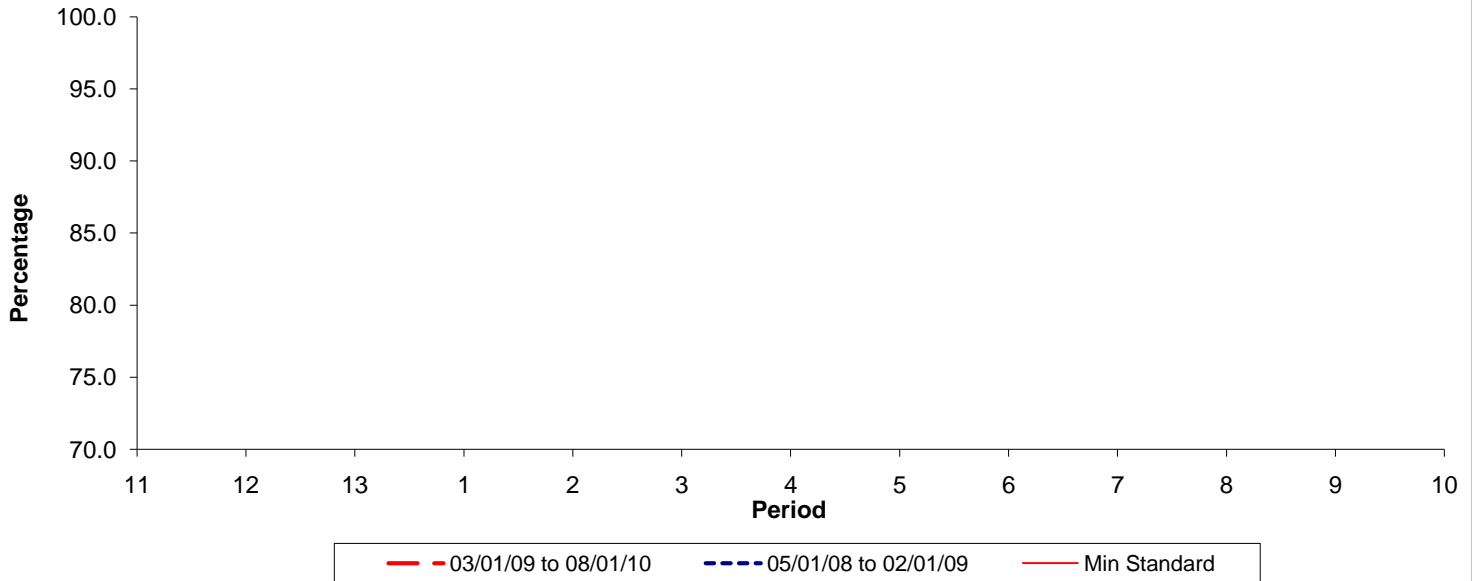

Reliability Performance (Low Frequency)

% Departing On Time

Date Range / Period	11	12	13	1	2	3	4	5	6	7	8	9	10
03/01/09 to 08/01/10													
05/01/08 to 02/01/09													
Min Standard													

On Time figures are based on 12 weeks data

Kilometre Performance

% Kilometres Operated

Date Range / Period	11	12	13	1	2	3	4	5	6	7	8	9	10
03/01/09 to 08/01/10										99.38	96.32	96.77	98.35
05/01/08 to 02/01/09													
Min Standard										99.00	99.00	99.00	99.00

Kilometre figures are based on 4 weeks data