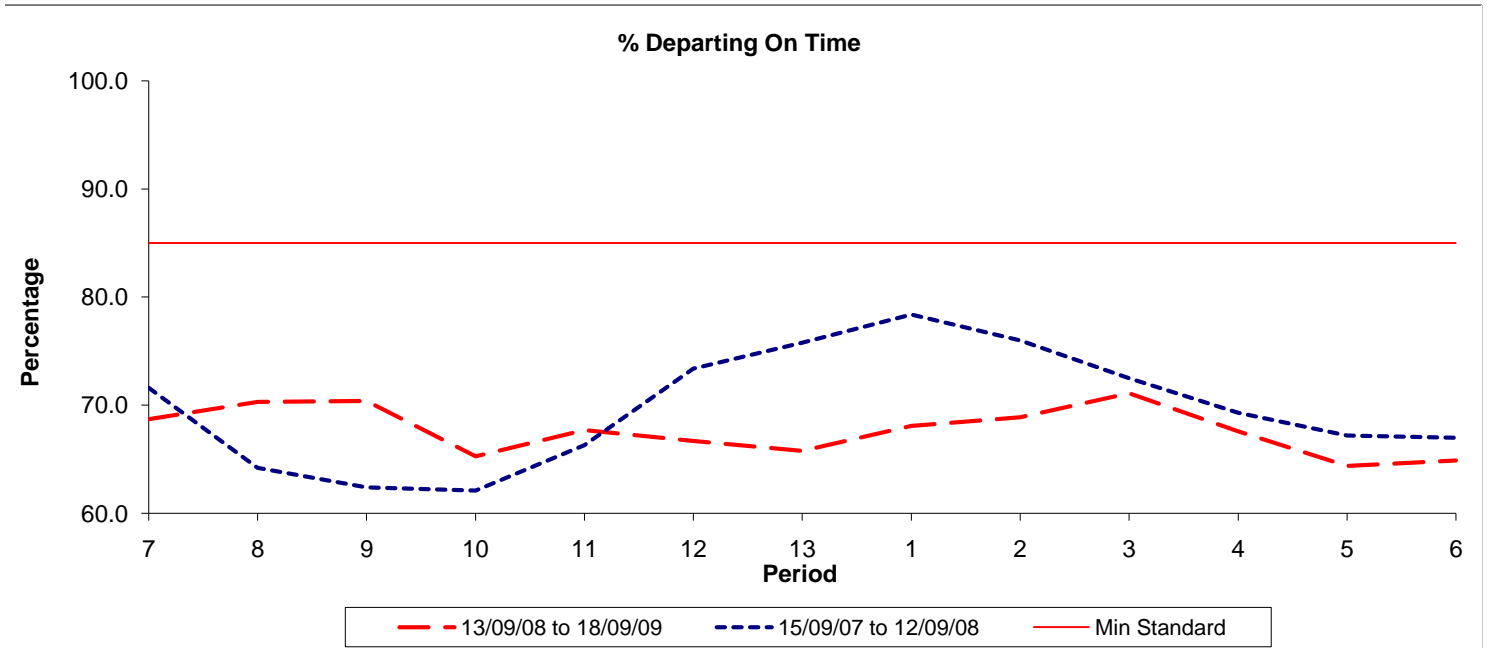

Reliability Performance (Low Frequency)

Date Range / Period	7	8	9	10	11	12	13	1	2	3	4	5	6
13/09/08 to 18/09/09	68.70	70.30	70.40	65.30	67.70	66.70	65.80	68.10	68.90	71.10	67.60	64.40	64.90
15/09/07 to 12/09/08	71.60	64.20	62.40	62.10	66.30	73.40	75.80	78.40	76.00	72.50	69.30	67.20	67.00
Min Standard	85.00	85.00	85.00	85.00	85.00	85.00	85.00	85.00	85.00	85.00	85.00	85.00	85.00

On Time figures are based on 12 weeks data

Kilometre Performance

Date Range / Period	7	8	9	10	11	12	13	1	2	3	4	5	6
13/09/08 to 18/09/09	91.22	93.82	97.95	97.92	98.91	94.98	99.61	99.54	98.52	99.06	99.68	99.76	99.37
15/09/07 to 12/09/08	98.98	99.53	99.38	98.62	99.51	99.46	99.15	99.44	99.41	98.91	98.53	97.59	91.38
Min Standard	99.00	99.00	99.00	99.00	99.00	99.00	99.00	99.00	99.00	99.00	99.00	99.00	99.00

Kilometre figures are based on 4 weeks data