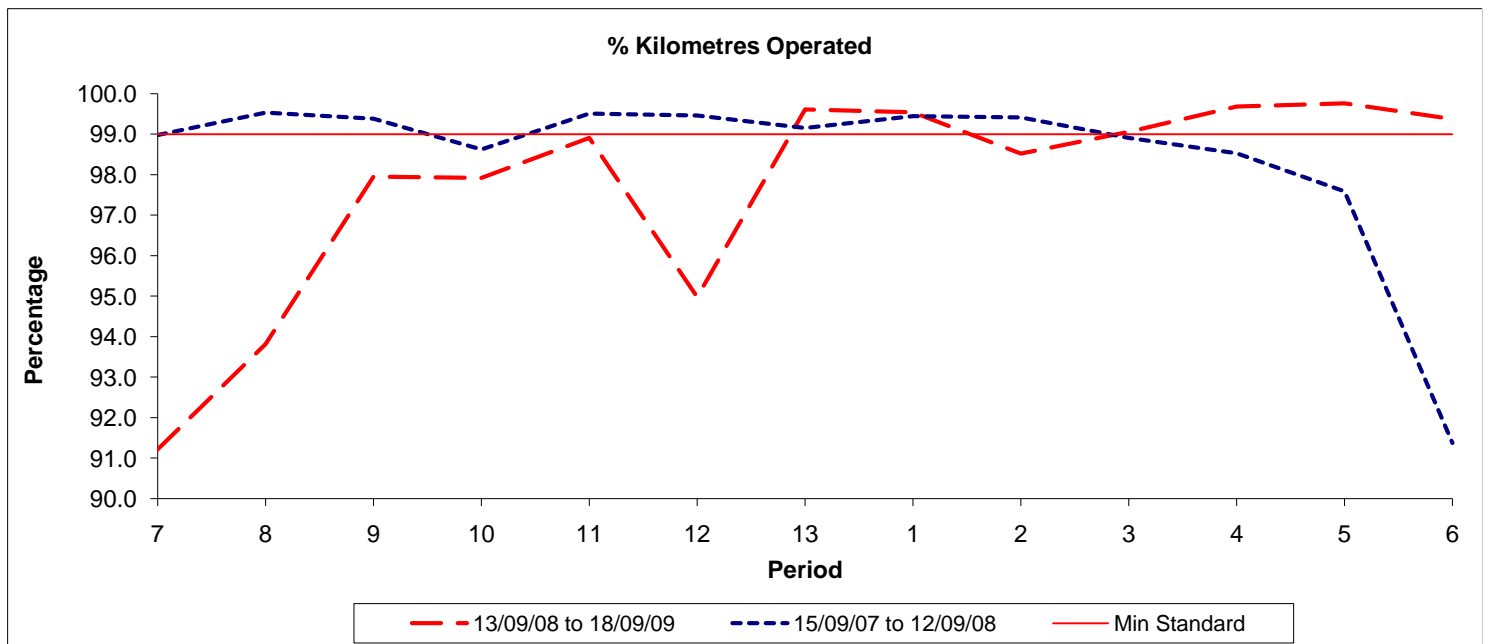

Reliability Performance (Low Frequency)

Date Range / Period	7	8	9	10	11	12	13	1	2	3	4	5	6
13/09/08 to 18/09/09	68.70	70.30	70.40	65.30	67.70	66.70	65.80	68.10	68.90	71.10	67.60	64.40	64.90
15/09/07 to 12/09/08	71.60	64.20	62.40	62.10	66.30	73.40	75.80	78.40	76.00	72.50	69.30	67.20	67.00
Min Standard	85.00	85.00	85.00	85.00	85.00	85.00	85.00	85.00	85.00	85.00	85.00	85.00	85.00

On Time figures are based on 12 weeks data

Kilometre Performance

Date Range / Period	7	8	9	10	11	12	13	1	2	3	4	5	6
13/09/08 to 18/09/09	91.22	93.82	97.95	97.92	98.91	94.98	99.61	99.54	98.52	99.06	99.68	99.76	99.37
15/09/07 to 12/09/08	98.98	99.53	99.38	98.62	99.51	99.46	99.15	99.44	99.41	98.91	98.53	97.59	91.38
Min Standard	99.00	99.00	99.00	99.00	99.00	99.00	99.00	99.00	99.00	99.00	99.00	99.00	99.00

Kilometre figures are based on 4 weeks data