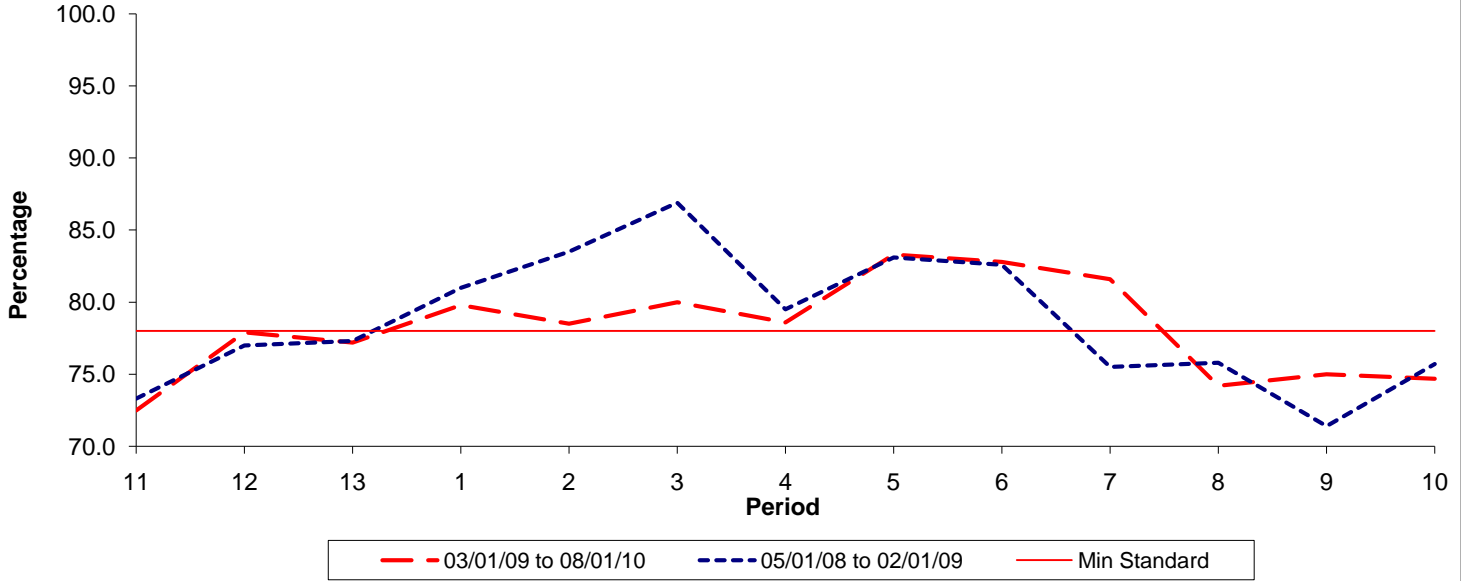

Reliability Performance (Low Frequency)

% Departing On Time

Date Range / Period	11	12	13	1	2	3	4	5	6	7	8	9	10
03/01/09 to 08/01/10	72.50	77.90	77.20	79.80	78.50	80.00	78.60	83.30	82.80	81.60	74.20	75.00	74.70
05/01/08 to 02/01/09	73.30	77.00	77.30	81.00	83.50	86.90	79.50	83.10	82.60	75.50	75.80	71.40	75.70
Min Standard	78.00	78.00	78.00	78.00	78.00	78.00	78.00	78.00	78.00	78.00	78.00	78.00	78.00

On Time figures are based on 12 weeks data

Kilometre Performance

% Kilometres Operated

Date Range / Period	11	12	13	1	2	3	4	5	6	7	8	9	10
03/01/09 to 08/01/10	99.33	94.95	99.02	98.76	99.29	99.31	98.81	99.51	98.55	98.58	97.96	98.96	98.00
05/01/08 to 02/01/09	98.68	99.07	99.04	99.34	99.38	99.20	99.53	99.62	99.66	97.94	99.06	98.36	98.38
Min Standard	98.00	98.00	98.00	98.00	98.00	98.00	98.00	98.00	98.00	98.00	98.00	98.00	98.00

Kilometre figures are based on 4 weeks data