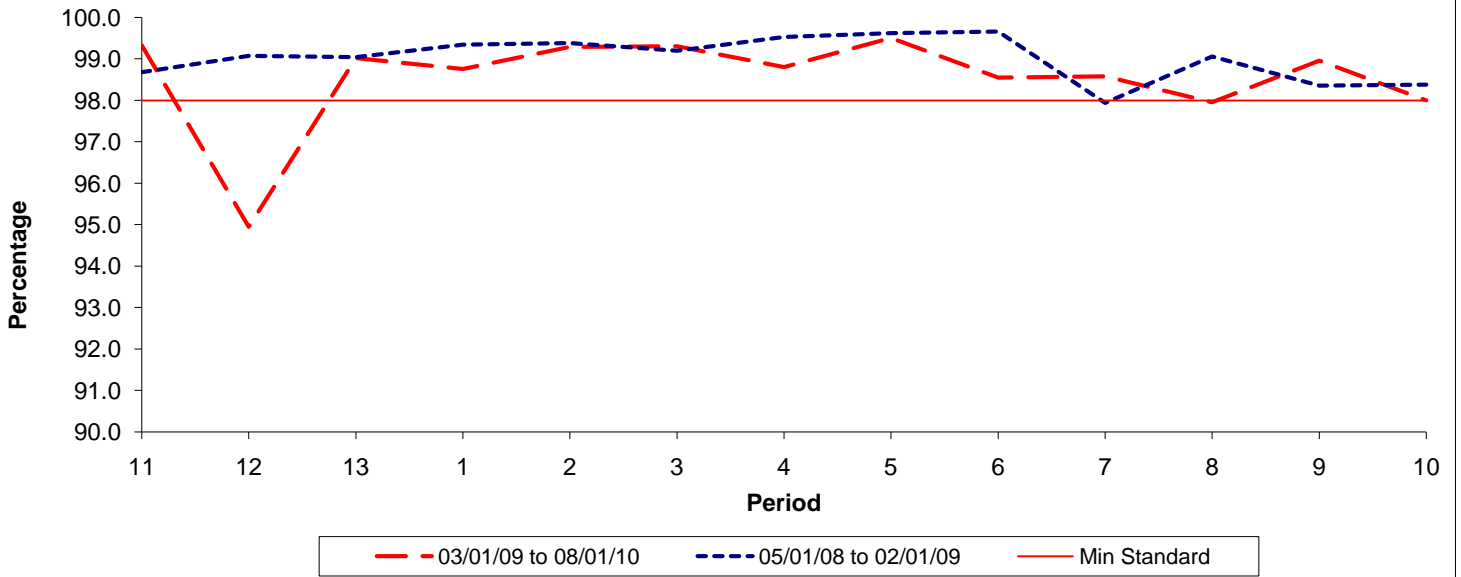

Reliability Performance (Low Frequency)

% Departing On Time

Date Range / Period	11	12	13	1	2	3	4	5	6	7	8	9	10
03/01/09 to 08/01/10	72.50	77.90	77.20	79.80	78.50	80.00	78.60	83.30	82.80	81.60	74.20	75.00	74.70
05/01/08 to 02/01/09	73.30	77.00	77.30	81.00	83.50	86.90	79.50	83.10	82.60	75.50	75.80	71.40	75.70
Min Standard	78.00	78.00	78.00	78.00	78.00	78.00	78.00	78.00	78.00	78.00	78.00	78.00	78.00

On Time figures are based on 12 weeks data

Kilometre Performance

% Kilometres Operated

Date Range / Period	11	12	13	1	2	3	4	5	6	7	8	9	10
03/01/09 to 08/01/10	99.33	94.95	99.02	98.76	99.29	99.31	98.81	99.51	98.55	98.58	97.96	98.96	98.00
05/01/08 to 02/01/09	98.68	99.07	99.04	99.34	99.38	99.20	99.53	99.62	99.66	97.94	99.06	98.36	98.38
Min Standard	98.00	98.00	98.00	98.00	98.00	98.00	98.00	98.00	98.00	98.00	98.00	98.00	98.00

Kilometre figures are based on 4 weeks data