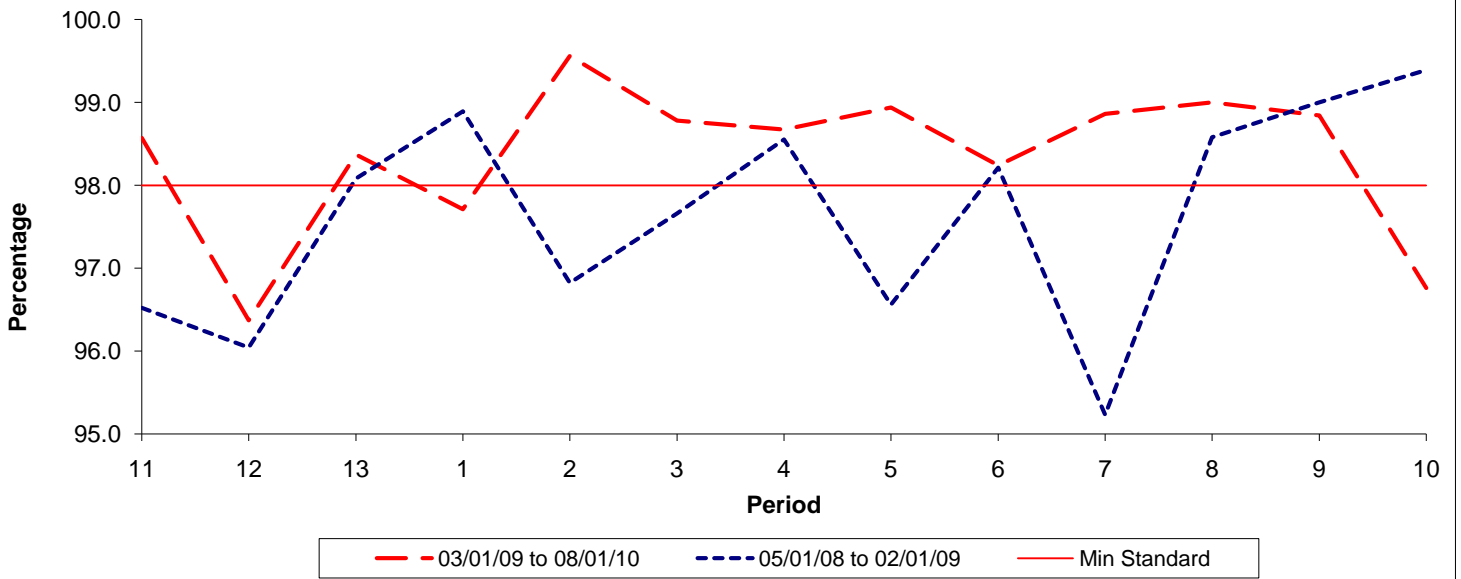

Reliability Performance (Low Frequency)

% Departing On Time

Date Range / Period	11	12	13	1	2	3	4	5	6	7	8	9	10
03/01/09 to 08/01/10	86.60	86.60	82.60	85.70	89.00	90.50	89.00	90.30	95.30	93.80	95.00	91.50	91.20
05/01/08 to 02/01/09	73.10	67.70	74.00	76.00	84.60	87.10	89.00	90.90	91.00	79.90	76.70	72.10	83.00
Min Standard	82.00	82.00	82.00	82.00	82.00	82.00	82.00	82.00	82.00	82.00	82.00	82.00	82.00

On Time figures are based on 12 weeks data

Kilometre Performance

% Kilometres Operated

Date Range / Period	11	12	13	1	2	3	4	5	6	7	8	9	10
03/01/09 to 08/01/10	98.57	96.37	98.37	97.71	99.56	98.78	98.67	98.94	98.24	98.86	99.00	98.84	96.76
05/01/08 to 02/01/09	96.52	96.04	98.08	98.89	96.82	97.66	98.55	96.56	98.21	95.23	98.58	99.00	99.39
Min Standard	98.00	98.00	98.00	98.00	98.00	98.00	98.00	98.00	98.00	98.00	98.00	98.00	98.00

Kilometre figures are based on 4 weeks data