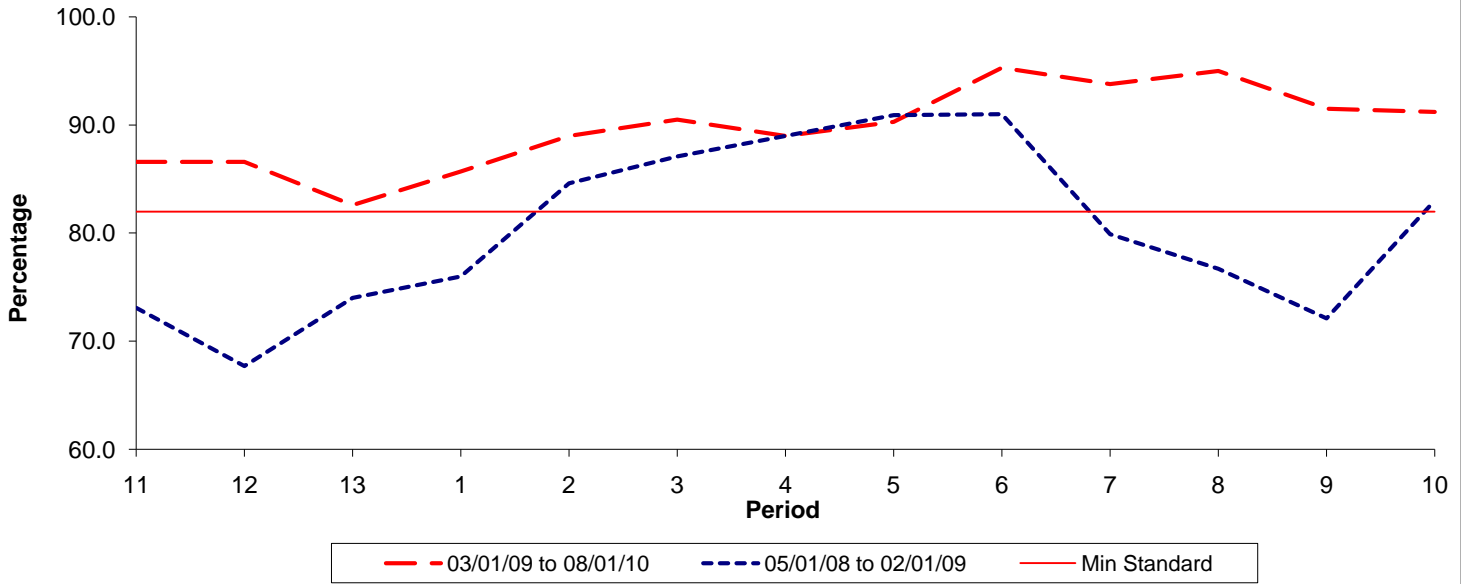

Reliability Performance (Low Frequency)

% Departing On Time

Date Range / Period	11	12	13	1	2	3	4	5	6	7	8	9	10
03/01/09 to 08/01/10	86.60	86.60	82.60	85.70	89.00	90.50	89.00	90.30	95.30	93.80	95.00	91.50	91.20
05/01/08 to 02/01/09	73.10	67.70	74.00	76.00	84.60	87.10	89.00	90.90	91.00	79.90	76.70	72.10	83.00
Min Standard	82.00	82.00	82.00	82.00	82.00	82.00	82.00	82.00	82.00	82.00	82.00	82.00	82.00

On Time figures are based on 12 weeks data

Kilometre Performance

% Kilometres Operated

Date Range / Period	11	12	13	1	2	3	4	5	6	7	8	9	10
03/01/09 to 08/01/10	98.57	96.37	98.37	97.71	99.56	98.78	98.67	98.94	98.24	98.86	99.00	98.84	96.76
05/01/08 to 02/01/09	96.52	96.04	98.08	98.89	96.82	97.66	98.55	96.56	98.21	95.23	98.58	99.00	99.39
Min Standard	98.00	98.00	98.00	98.00	98.00	98.00	98.00	98.00	98.00	98.00	98.00	98.00	98.00

Kilometre figures are based on 4 weeks data