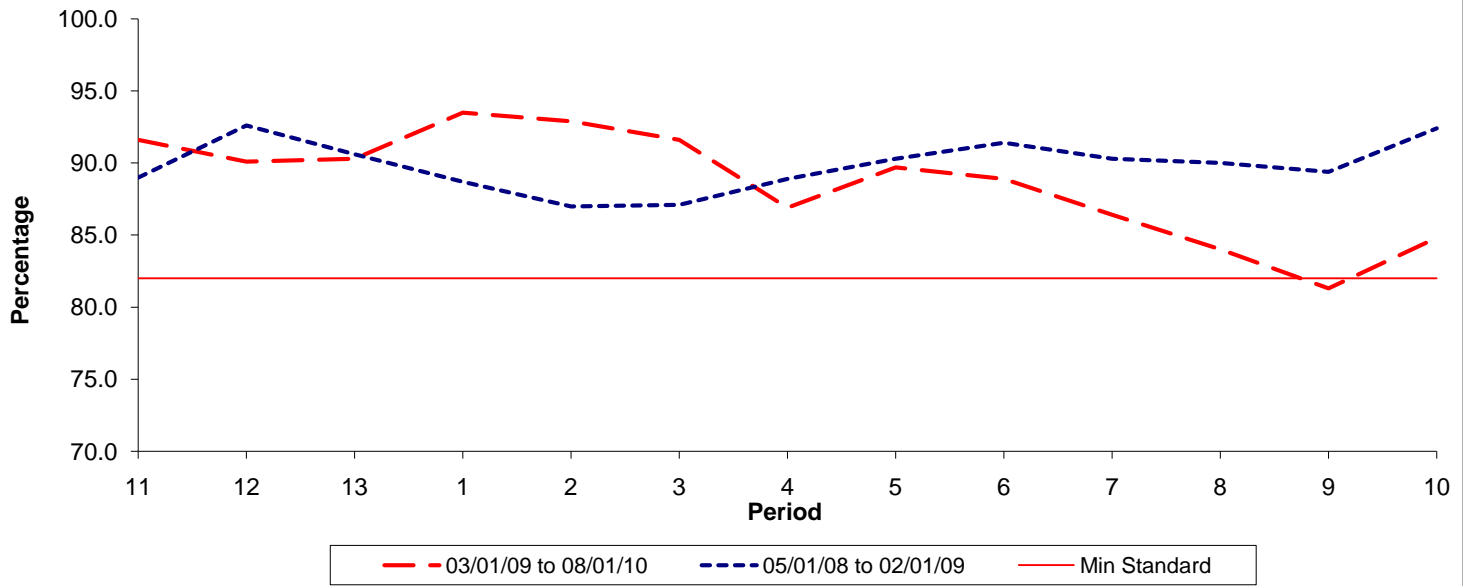

**Reliability Performance ( Low Frequency )**

**% Departing On Time**

Date Range / Period	11	12	13	1	2	3	4	5	6	7	8	9	10
03/01/09 to 08/01/10	91.60	90.10	90.30	93.50	92.90	91.60	86.90	89.70	88.90	86.40	84.00	81.30	84.80
05/01/08 to 02/01/09	89.00	92.60	90.60	88.70	87.00	87.10	88.90	90.30	91.40	90.30	90.00	89.40	92.40
Min Standard	82.00	82.00	82.00	82.00	82.00	82.00	82.00	82.00	82.00	82.00	82.00	82.00	82.00

On Time figures are based on 12 weeks data

**Kilometre Performance**

**% Kilometres Operated**

Date Range / Period	11	12	13	1	2	3	4	5	6	7	8	9	10
03/01/09 to 08/01/10	95.07	93.94	98.43	98.75	98.51	98.30	97.96	98.43	97.78	97.85	98.03	96.75	97.43
05/01/08 to 02/01/09	97.67	99.28	99.09	98.23	98.57	98.68	99.06	98.57	98.42	98.34	98.95	98.58	98.78
Min Standard	98.00	98.00	98.00	98.00	98.00	98.00	98.00	98.00	98.00	98.00	98.00	98.00	98.00

Kilometre figures are based on 4 weeks data