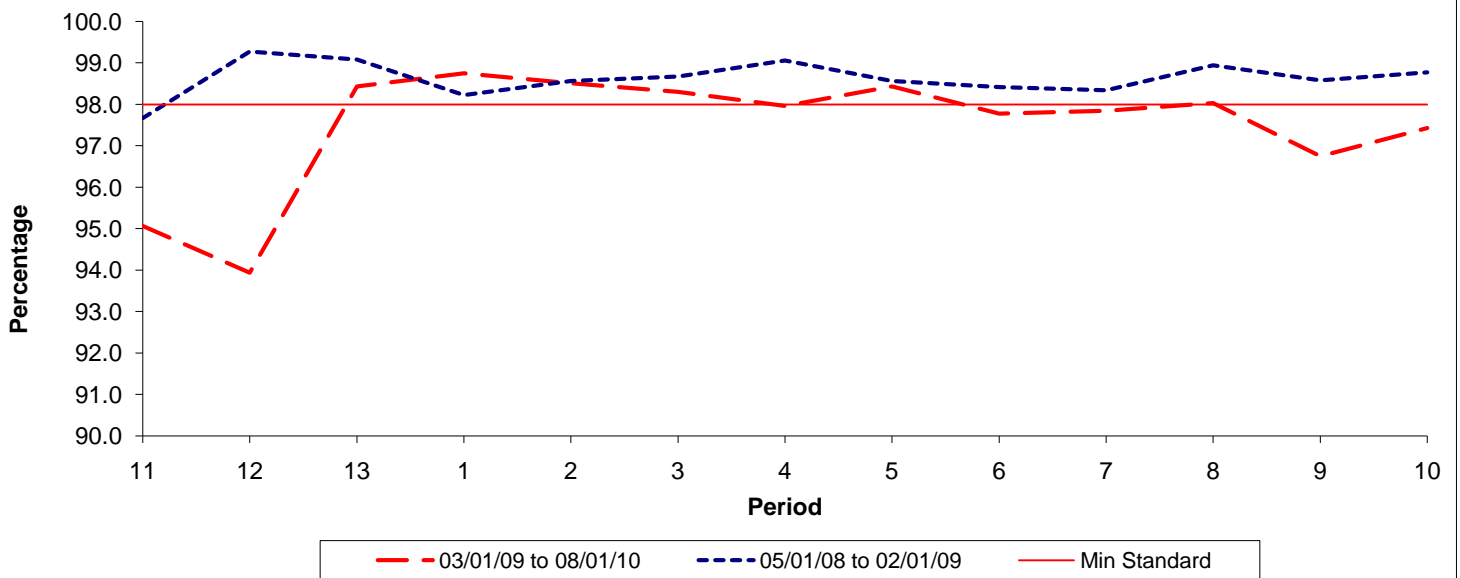

**Reliability Performance ( Low Frequency )**

**% Departing On Time**

Date Range / Period	11	12	13	1	2	3	4	5	6	7	8	9	10
03/01/09 to 08/01/10	91.60	90.10	90.30	93.50	92.90	91.60	86.90	89.70	88.90	86.40	84.00	81.30	84.80
05/01/08 to 02/01/09	89.00	92.60	90.60	88.70	87.00	87.10	88.90	90.30	91.40	90.30	90.00	89.40	92.40
Min Standard	82.00	82.00	82.00	82.00	82.00	82.00	82.00	82.00	82.00	82.00	82.00	82.00	82.00

On Time figures are based on 12 weeks data

**Kilometre Performance**

**% Kilometres Operated**

Date Range / Period	11	12	13	1	2	3	4	5	6	7	8	9	10
03/01/09 to 08/01/10	95.07	93.94	98.43	98.75	98.51	98.30	97.96	98.43	97.78	97.85	98.03	96.75	97.43
05/01/08 to 02/01/09	97.67	99.28	99.09	98.23	98.57	98.68	99.06	98.57	98.42	98.34	98.95	98.58	98.78
Min Standard	98.00	98.00	98.00	98.00	98.00	98.00	98.00	98.00	98.00	98.00	98.00	98.00	98.00

Kilometre figures are based on 4 weeks data