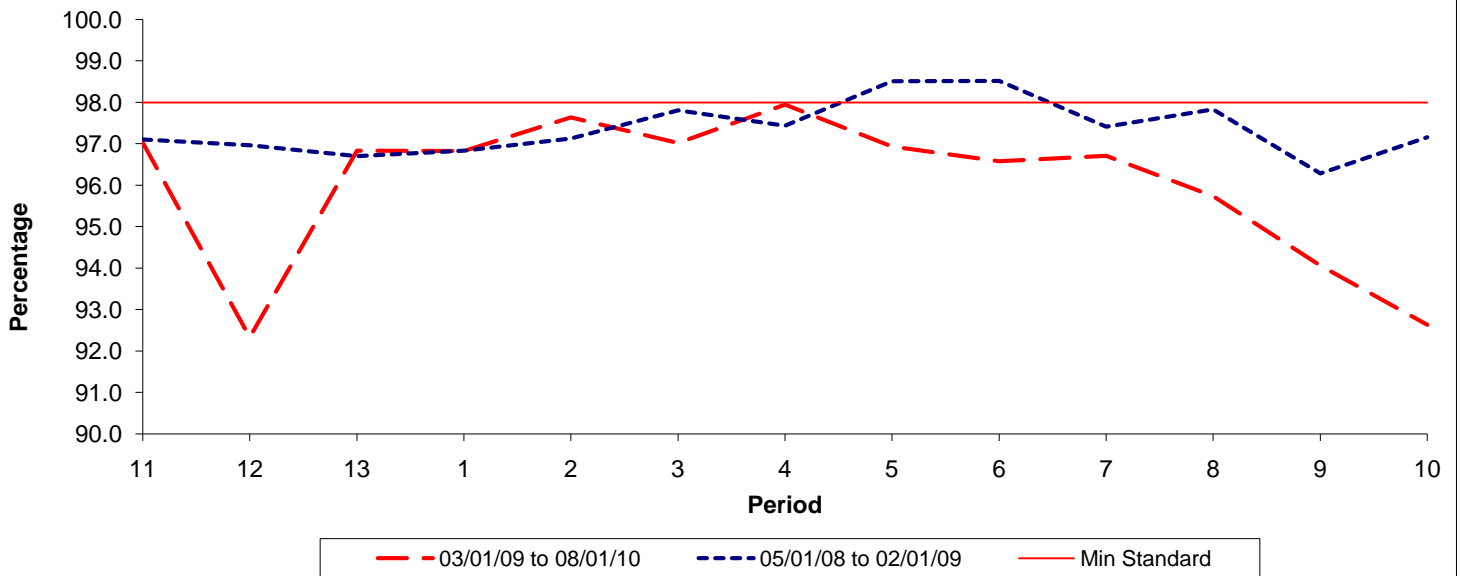

**Reliability Performance ( Low Frequency )**

**% Departing On Time**

Date Range / Period	11	12	13	1	2	3	4	5	6	7	8	9	10
03/01/09 to 08/01/10	75.30	75.40	77.40	79.30	80.30	80.50	81.70	82.20	78.30	74.50	77.60	76.50	79.20
05/01/08 to 02/01/09	77.60	79.90	80.70	79.30	80.40	82.50	83.70	82.50	83.50	82.10	84.30	80.20	79.40
Min Standard	75.00	75.00	75.00	75.00	75.00	75.00	75.00	75.00	75.00	75.00	75.00	75.00	75.00

On Time figures are based on 12 weeks data

**Kilometre Performance**

**% Kilometres Operated**

Date Range / Period	11	12	13	1	2	3	4	5	6	7	8	9	10
03/01/09 to 08/01/10	97.03	92.33	96.84	96.83	97.64	97.02	97.95	96.94	96.58	96.71	95.74	94.06	92.63
05/01/08 to 02/01/09	97.11	96.97	96.71	96.84	97.13	97.81	97.44	98.51	98.52	97.42	97.83	96.29	97.16
Min Standard	98.00	98.00	98.00	98.00	98.00	98.00	98.00	98.00	98.00	98.00	98.00	98.00	98.00

Kilometre figures are based on 4 weeks data