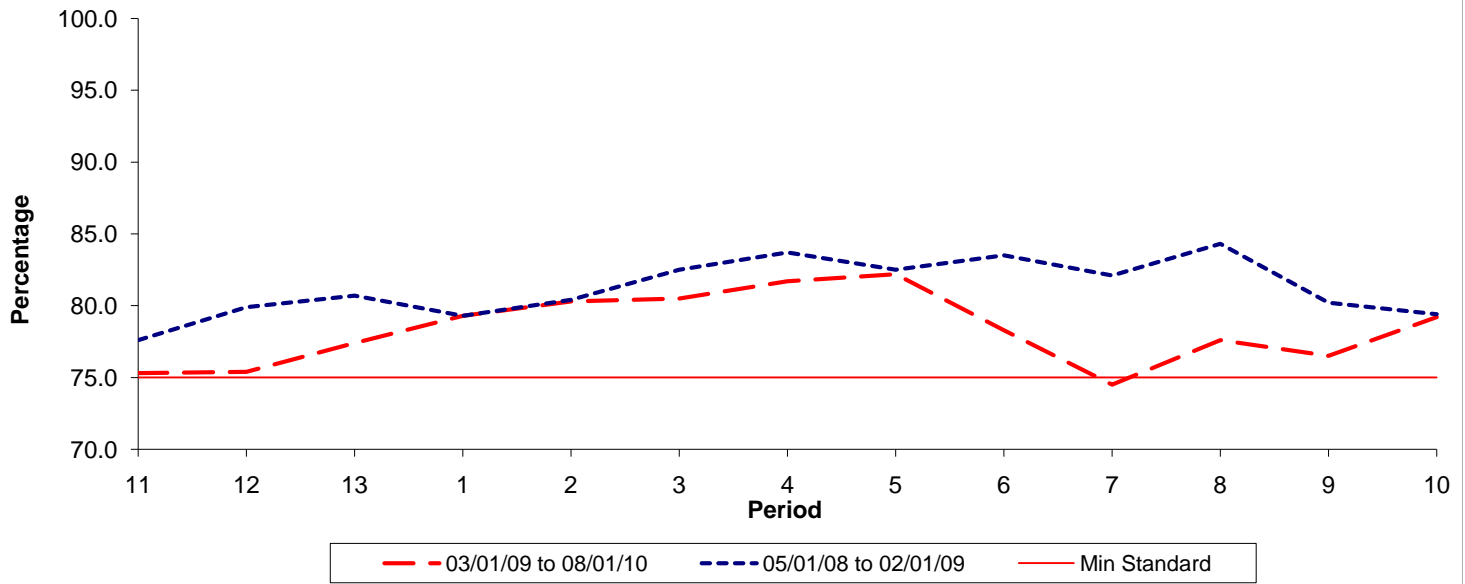

**Reliability Performance ( Low Frequency )**

**% Departing On Time**

Date Range / Period	11	12	13	1	2	3	4	5	6	7	8	9	10
03/01/09 to 08/01/10	75.30	75.40	77.40	79.30	80.30	80.50	81.70	82.20	78.30	74.50	77.60	76.50	79.20
05/01/08 to 02/01/09	77.60	79.90	80.70	79.30	80.40	82.50	83.70	82.50	83.50	82.10	84.30	80.20	79.40
Min Standard	75.00	75.00	75.00	75.00	75.00	75.00	75.00	75.00	75.00	75.00	75.00	75.00	75.00

On Time figures are based on 12 weeks data

**Kilometre Performance**

**% Kilometres Operated**

Date Range / Period	11	12	13	1	2	3	4	5	6	7	8	9	10
03/01/09 to 08/01/10	97.03	92.33	96.84	96.83	97.64	97.02	97.95	96.94	96.58	96.71	95.74	94.06	92.63
05/01/08 to 02/01/09	97.11	96.97	96.71	96.84	97.13	97.81	97.44	98.51	98.52	97.42	97.83	96.29	97.16
Min Standard	98.00	98.00	98.00	98.00	98.00	98.00	98.00	98.00	98.00	98.00	98.00	98.00	98.00

Kilometre figures are based on 4 weeks data