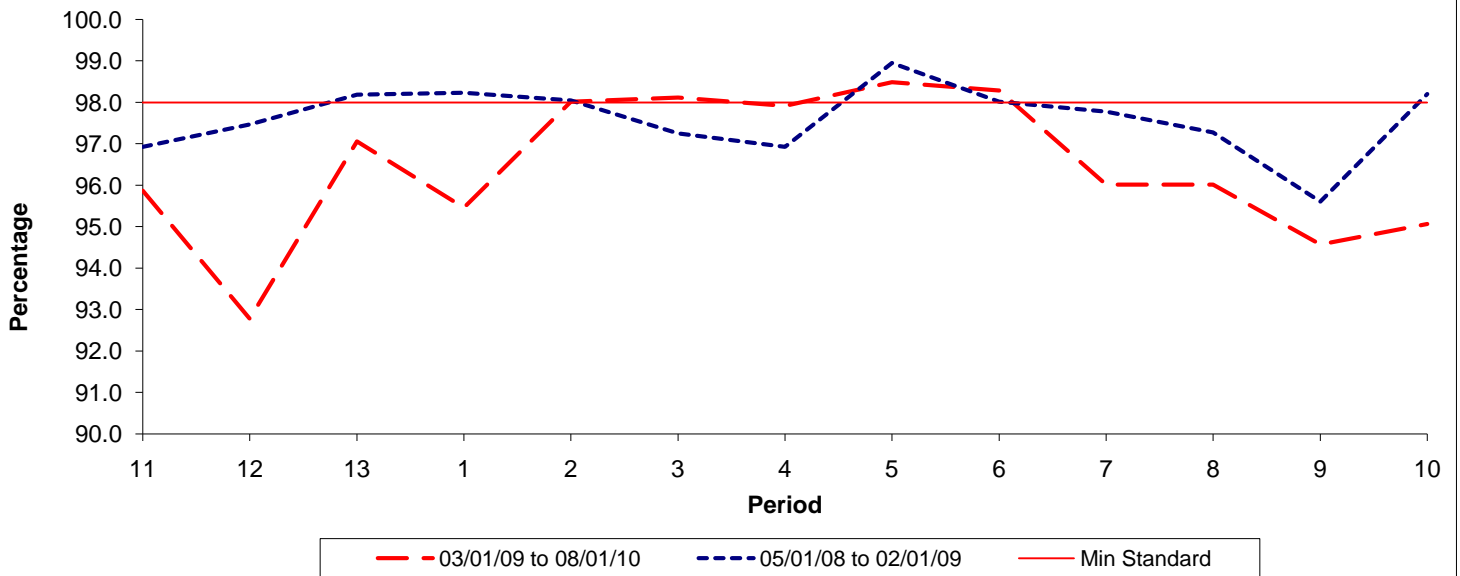

Reliability Performance (Low Frequency)

% Departing On Time

Date Range / Period	11	12	13	1	2	3	4	5	6	7	8	9	10
03/01/09 to 08/01/10	80.50	71.80	76.00	74.50	77.10	78.30	82.80	84.50	84.30	81.60	77.10	75.90	74.20
05/01/08 to 02/01/09	78.60	83.10	82.00	84.60	80.90	82.80	80.20	83.00	83.00	84.70	83.70	80.40	80.20
Min Standard	78.00	78.00	78.00	78.00	78.00	78.00	78.00	78.00	78.00	78.00	78.00	78.00	78.00

On Time figures are based on 12 weeks data

Kilometre Performance

% Kilometres Operated

Date Range / Period	11	12	13	1	2	3	4	5	6	7	8	9	10
03/01/09 to 08/01/10	95.87	92.78	97.06	95.46	98.02	98.12	97.92	98.49	98.29	96.02	96.02	94.57	95.07
05/01/08 to 02/01/09	96.93	97.47	98.19	98.23	98.05	97.25	96.93	98.95	98.02	97.78	97.28	95.61	98.20
Min Standard	98.00	98.00	98.00	98.00	98.00	98.00	98.00	98.00	98.00	98.00	98.00	98.00	98.00

Kilometre figures are based on 4 weeks data