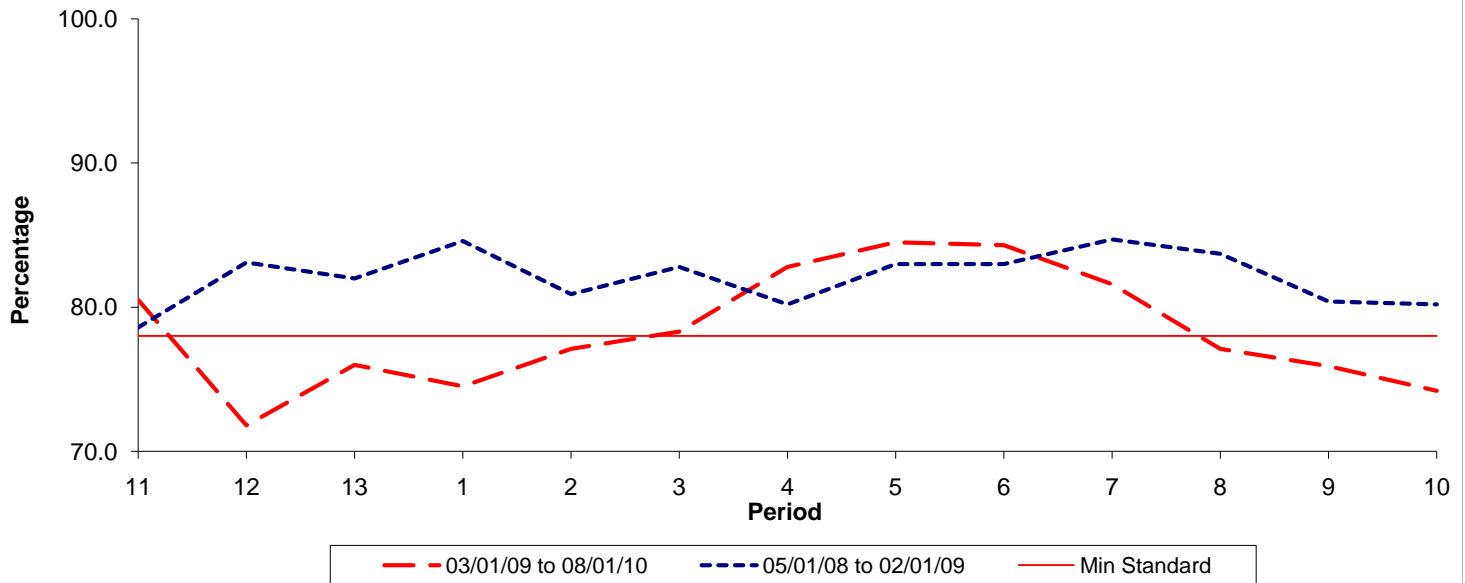

Reliability Performance (Low Frequency)

% Departing On Time

Date Range / Period	11	12	13	1	2	3	4	5	6	7	8	9	10
03/01/09 to 08/01/10	80.50	71.80	76.00	74.50	77.10	78.30	82.80	84.50	84.30	81.60	77.10	75.90	74.20
05/01/08 to 02/01/09	78.60	83.10	82.00	84.60	80.90	82.80	80.20	83.00	83.00	84.70	83.70	80.40	80.20
Min Standard	78.00	78.00	78.00	78.00	78.00	78.00	78.00	78.00	78.00	78.00	78.00	78.00	78.00

On Time figures are based on 12 weeks data

Kilometre Performance

% Kilometres Operated

Date Range / Period	11	12	13	1	2	3	4	5	6	7	8	9	10
03/01/09 to 08/01/10	95.87	92.78	97.06	95.46	98.02	98.12	97.92	98.49	98.29	96.02	96.02	94.57	95.07
05/01/08 to 02/01/09	96.93	97.47	98.19	98.23	98.05	97.25	96.93	98.95	98.02	97.78	97.28	95.61	98.20
Min Standard	98.00	98.00	98.00	98.00	98.00	98.00	98.00	98.00	98.00	98.00	98.00	98.00	98.00

Kilometre figures are based on 4 weeks data