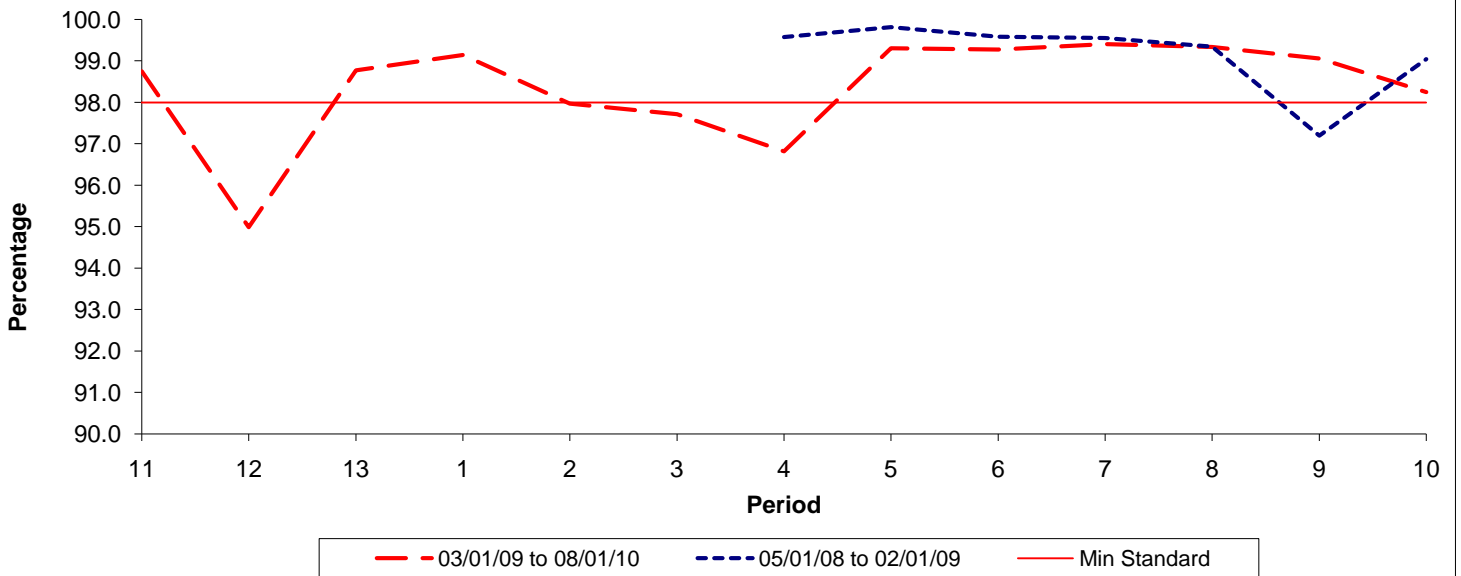

Reliability Performance (Low Frequency)

% Departing On Time

Date Range / Period	11	12	13	1	2	3	4	5	6	7	8	9	10
03/01/09 to 08/01/10	74.60	77.30	78.20	78.90	83.30	86.20	87.30	85.90	83.70	84.90	87.60	85.50	82.60
05/01/08 to 02/01/09							56.20	49.90	73.60	76.30	75.10	67.30	66.60
Min Standard	82.00	82.00	82.00	82.00	82.00	82.00	82.00	82.00	82.00	82.00	82.00	82.00	82.00

On Time figures are based on 12 weeks data

Kilometre Performance

% Kilometres Operated

Date Range / Period	11	12	13	1	2	3	4	5	6	7	8	9	10
03/01/09 to 08/01/10	98.75	94.99	98.78	99.15	97.97	97.72	96.82	99.31	99.28	99.41	99.34	99.06	98.25
05/01/08 to 02/01/09							99.58	99.82	99.59	99.56	99.35	97.20	99.05
Min Standard	98.00	98.00	98.00	98.00	98.00	98.00	98.00	98.00	98.00	98.00	98.00	98.00	98.00

Kilometre figures are based on 4 weeks data