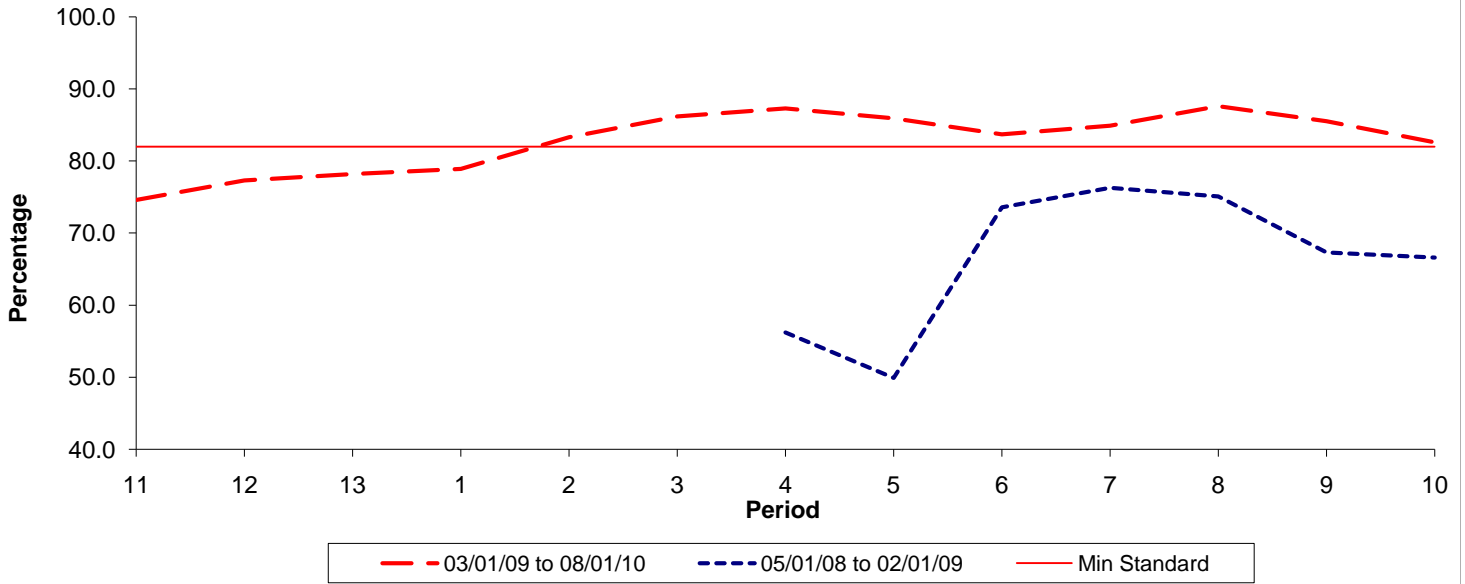

Reliability Performance (Low Frequency)

% Departing On Time

Date Range / Period	11	12	13	1	2	3	4	5	6	7	8	9	10
03/01/09 to 08/01/10	74.60	77.30	78.20	78.90	83.30	86.20	87.30	85.90	83.70	84.90	87.60	85.50	82.60
05/01/08 to 02/01/09							56.20	49.90	73.60	76.30	75.10	67.30	66.60
Min Standard	82.00	82.00	82.00	82.00	82.00	82.00	82.00	82.00	82.00	82.00	82.00	82.00	82.00

On Time figures are based on 12 weeks data

Kilometre Performance

% Kilometres Operated

Date Range / Period	11	12	13	1	2	3	4	5	6	7	8	9	10
03/01/09 to 08/01/10	98.75	94.99	98.78	99.15	97.97	97.72	96.82	99.31	99.28	99.41	99.34	99.06	98.25
05/01/08 to 02/01/09							99.58	99.82	99.59	99.56	99.35	97.20	99.05
Min Standard	98.00	98.00	98.00	98.00	98.00	98.00	98.00	98.00	98.00	98.00	98.00	98.00	98.00

Kilometre figures are based on 4 weeks data