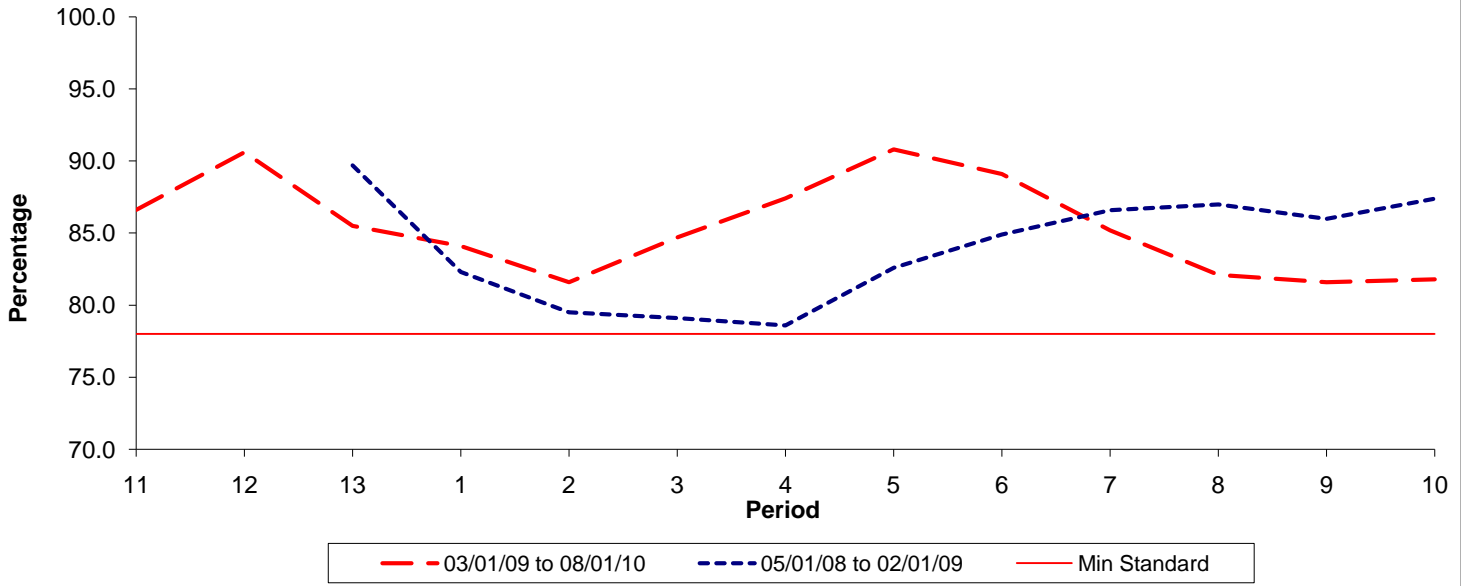

**Reliability Performance ( Low Frequency )**

**% Departing On Time**

Date Range / Period	11	12	13	1	2	3	4	5	6	7	8	9	10
03/01/09 to 08/01/10	86.60	90.60	85.50	84.10	81.60	84.70	87.40	90.80	89.10	85.20	82.10	81.60	81.80
05/01/08 to 02/01/09			89.70	82.30	79.50	79.10	78.60	82.60	84.90	86.60	87.00	86.00	87.40
Min Standard	78.00	78.00	78.00	78.00	78.00	78.00	78.00	78.00	78.00	78.00	78.00	78.00	78.00

On Time figures are based on 12 weeks data

**Kilometre Performance**

**% Kilometres Operated**

Date Range / Period	11	12	13	1	2	3	4	5	6	7	8	9	10
03/01/09 to 08/01/10	99.35	96.73	99.34	99.42	99.41	99.32	98.83	99.19	98.88	98.35	99.32	98.82	98.53
05/01/08 to 02/01/09			91.36	98.44	98.30	99.06	98.83	99.17	98.32	98.51	99.15	98.56	98.61
Min Standard	98.00	98.00	98.00	98.00	98.00	98.00	98.00	98.00	98.00	98.00	98.00	98.00	98.00

Kilometre figures are based on 4 weeks data