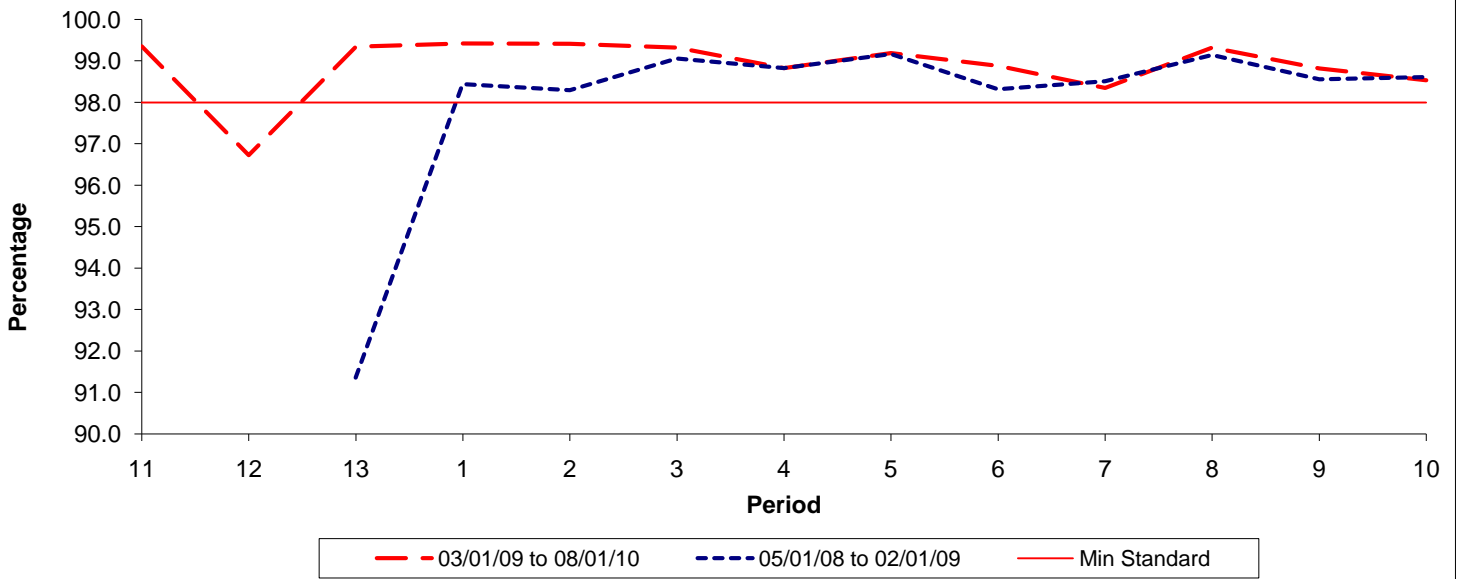

**Reliability Performance ( Low Frequency )**

**% Departing On Time**

Date Range / Period	11	12	13	1	2	3	4	5	6	7	8	9	10
03/01/09 to 08/01/10	86.60	90.60	85.50	84.10	81.60	84.70	87.40	90.80	89.10	85.20	82.10	81.60	81.80
05/01/08 to 02/01/09			89.70	82.30	79.50	79.10	78.60	82.60	84.90	86.60	87.00	86.00	87.40
Min Standard	78.00	78.00	78.00	78.00	78.00	78.00	78.00	78.00	78.00	78.00	78.00	78.00	78.00

On Time figures are based on 12 weeks data

**Kilometre Performance**

**% Kilometres Operated**

Date Range / Period	11	12	13	1	2	3	4	5	6	7	8	9	10
03/01/09 to 08/01/10	99.35	96.73	99.34	99.42	99.41	99.32	98.83	99.19	98.88	98.35	99.32	98.82	98.53
05/01/08 to 02/01/09			91.36	98.44	98.30	99.06	98.83	99.17	98.32	98.51	99.15	98.56	98.61
Min Standard	98.00	98.00	98.00	98.00	98.00	98.00	98.00	98.00	98.00	98.00	98.00	98.00	98.00

Kilometre figures are based on 4 weeks data